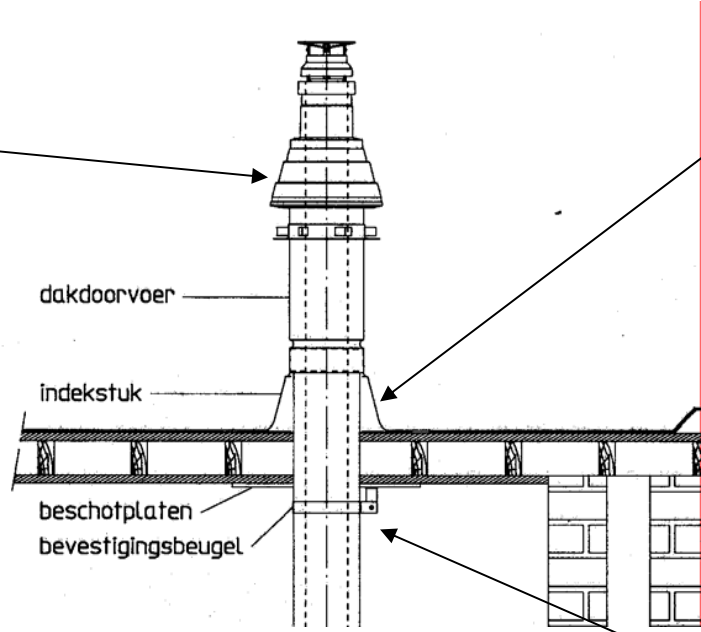

Flue parts

Flue pipes available in lengths of 0,5 and 1 meter

Shortable Flue pipe

Flue parts

Flue pipes available in lengths of 0,5 and 1 meter

Shortable Flue pipe

Extendable flue 0,33-0,44M

Extendable flue

Elbows

Short able “Roof terminal” for flat and pitched roof

Wall terminal

- The wall terminal is short able
- Fixed at the right position, the biggest opening down

CONCENTRICAL SPARE PARTS FOLLOW UP

- Extension pipe above the roof in lengths of 1 m
- 0,5 and 1 m varnished pipes for the perceptible parts on the inside