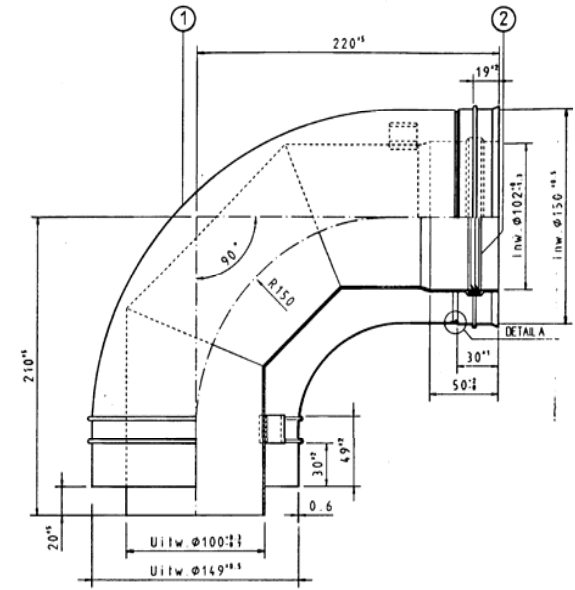

Flue parts

Flue pipes available in lengths of 0,5 and 1 meter

Shortable Flue pipe

Flue parts

Flue pipes available in lengths of 0,5 and 1 meter

Shortable Flue pipe

Extendable flue 0,33-0,44M

Extendable flue

Elbows

Short able “Roof terminal” for flat and pitched roof

Wall terminal

- The wall terminal is short able
- Fixed at the right position, the biggest opening down

CONCENTRICAL SPARE PARTS FOLLOW UP

- Extension pipe above the roof in lengths of 1 m
- 0,5 and 1 m varnished pipes for the perceptible parts on the inside