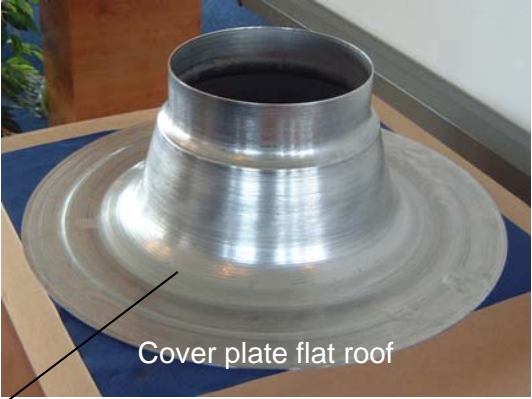

Flue parts

Flue pipes available in lengths of 0,5 and 1 meter

Shortable Flue pipe

Flue parts

Flue pipes available in lengths of 0,5 and 1 meter

Shortable Flue pipe

Extendable flue 0,33-0,44M

Extendable flue

Elbows

Short able “Roof terminal” for flat and pitched roof

Wall terminal

- The wall terminal is short able
- Fixed at the right position, the biggest opening down

CONCENTRICAL SPARE PARTS FOLLOW UP

- Extension pipe above the roof in lengths of 1 m
- 0,5 and 1 m varnished pipes for the perceptible parts on the inside