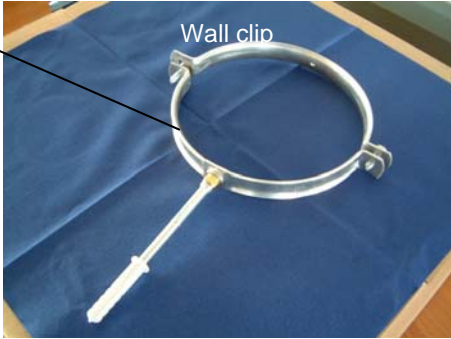

Flue parts

Flue pipes available in lengths of 0,5 and 1 meter

Shortable Flue pipe

Flue parts

Flue pipes available in lengths of 0,5 and 1 meter

Shortable Flue pipe

Extendable flue 0,33-0,44M

Extendable flue

Elbows

Short able “Roof terminal” for flat and pitched roof

Wall terminal

- The wall terminal is short able
- Fixed at the right position, the biggest opening down

CONCENTRICAL SPARE PARTS FOLLOW UP

- Extension pipe above the roof in lengths of 1 m
- 0,5 and 1 m varnished pipes for the perceptible parts on the inside