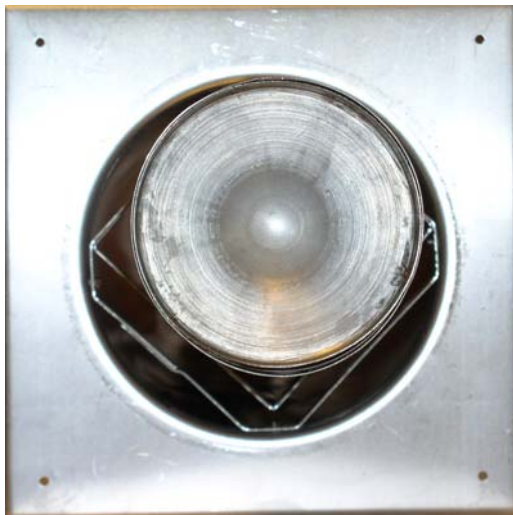

Flue parts

Flue pipes available in lengths of 0,5 and 1 meter

Shortable Flue pipe

Flue parts

Flue pipes available in lengths of 0,5 and 1 meter

Shortable Flue pipe

Extendable flue 0,33-0,44M

Extendable flue

Elbows

Short able “Roof terminal” for flat and pitched roof

Wall terminal

- The wall terminal is short able
- Fixed at the right position, the biggest opening down

CONCENTRICAL SPARE PARTS FOLLOW UP

- Extension pipe above the roof in lengths of 1 m
- 0,5 and 1 m varnished pipes for the perceptible parts on the inside