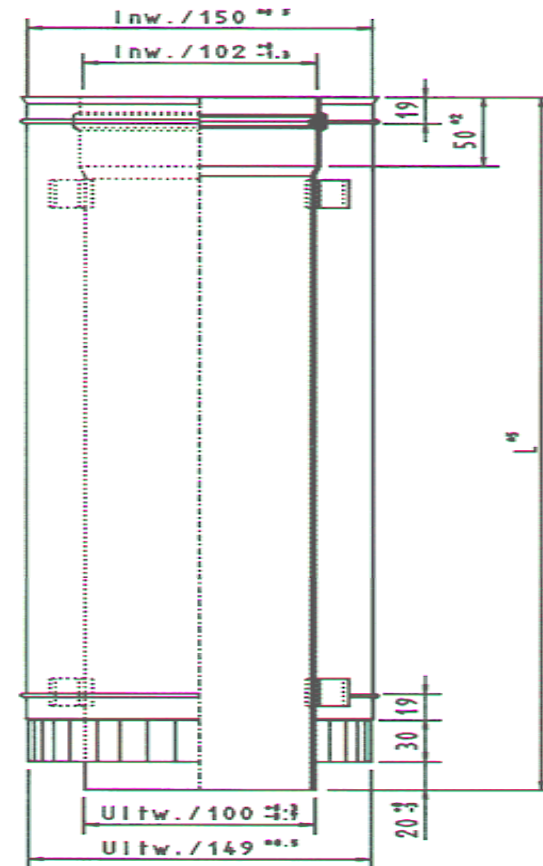

Flue parts

Flue pipes available in lengths of 0,5 and 1 meter

Shortable Flue pipe

Flue parts

Flue pipes available in lengths of 0,5 and 1 meter

Shortable Flue pipe

Extendable flue 0,33-0,44M

Extendable flue

Elbows

Short able “Roof terminal” for flat and pitched roof

Wall terminal

- The wall terminal is short able
- Fixed at the right position, the biggest opening down

CONCENTRICAL SPARE PARTS FOLLOW UP

- Extension pipe above the roof in lengths of 1 m
- 0,5 and 1 m varnished pipes for the perceptible parts on the inside