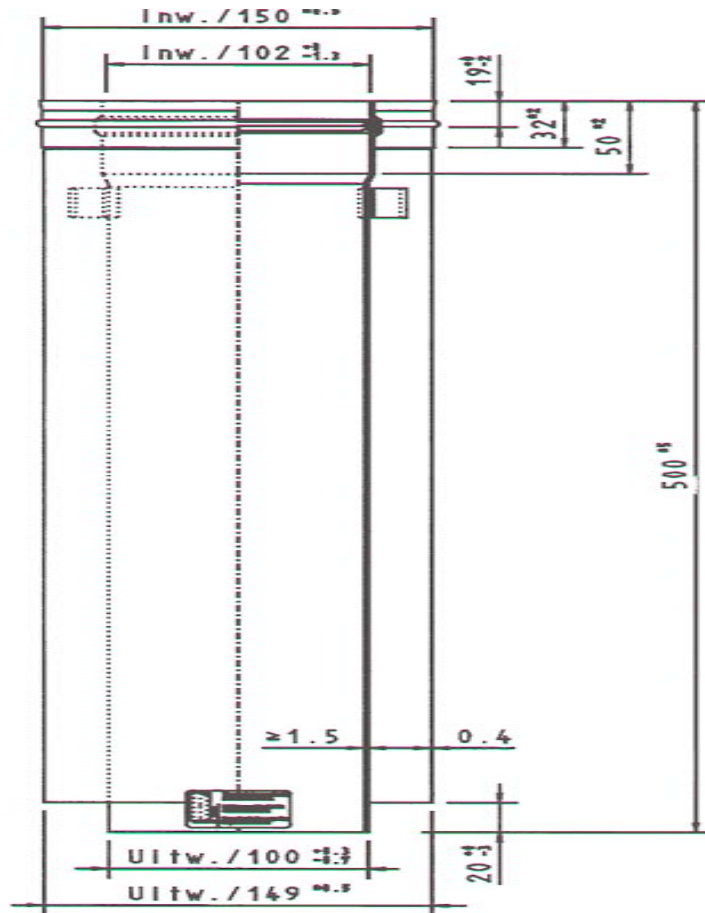

Flue parts

Flue pipes available in lengths of 0,5 and 1 meter

Shortable Flue pipe

Flue parts

Flue pipes available in lengths of 0,5 and 1 meter

Shortable Flue pipe

Extendable flue 0,33-0,44M

Extendable flue

Elbows

Short able “Roof terminal” for flat and pitched roof

Wall terminal

- The wall terminal is short able
- Fixed at the right position, the biggest opening down

CONCENTRICAL SPARE PARTS FOLLOW UP

- Extension pipe above the roof in lengths of 1 m
- 0,5 and 1 m varnished pipes for the perceptible parts on the inside