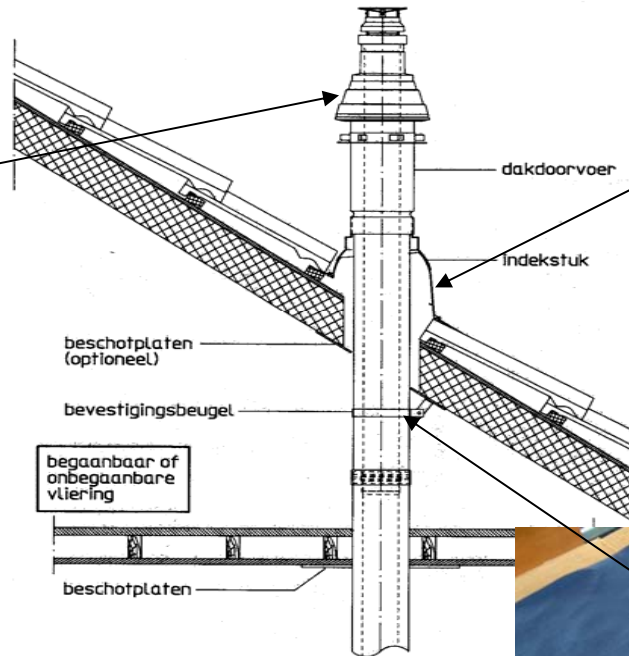

Flue parts

Flue pipes available in lengths of 0,5 and 1 meter

Shortable Flue pipe

Flue parts

Flue pipes available in lengths of 0,5 and 1 meter

Shortable Flue pipe

Extendable flue 0,33-0,44M

Extendable flue

Elbows

Short able “Roof terminal” for flat and pitched roof

Wall terminal

- The wall terminal is short able
- Fixed at the right position, the biggest opening down

CONCENTRICAL SPARE PARTS FOLLOW UP

- Extension pipe above the roof in lengths of 1 m
- 0,5 and 1 m varnished pipes for the perceptible parts on the inside