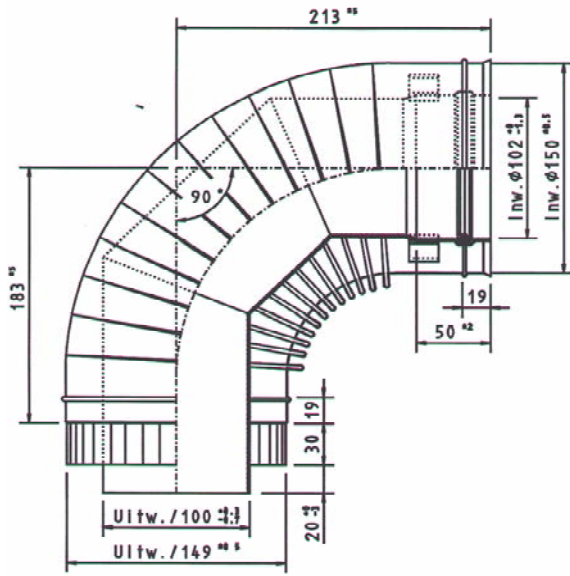

Flue parts

Flue pipes available in lengths of 0,5 and 1 meter

Shortable Flue pipe

Flue parts

Flue pipes available in lengths of 0,5 and 1 meter

Shortable Flue pipe

Extendable flue 0,33-0,44M

Extendable flue

Elbows

Short able “Roof terminal” for flat and pitched roof

Wall terminal

- The wall terminal is short able
- Fixed at the right position, the biggest opening down

CONCENTRICAL SPARE PARTS FOLLOW UP

- Extension pipe above the roof in lengths of 1 m
- 0,5 and 1 m varnished pipes for the perceptible parts on the inside