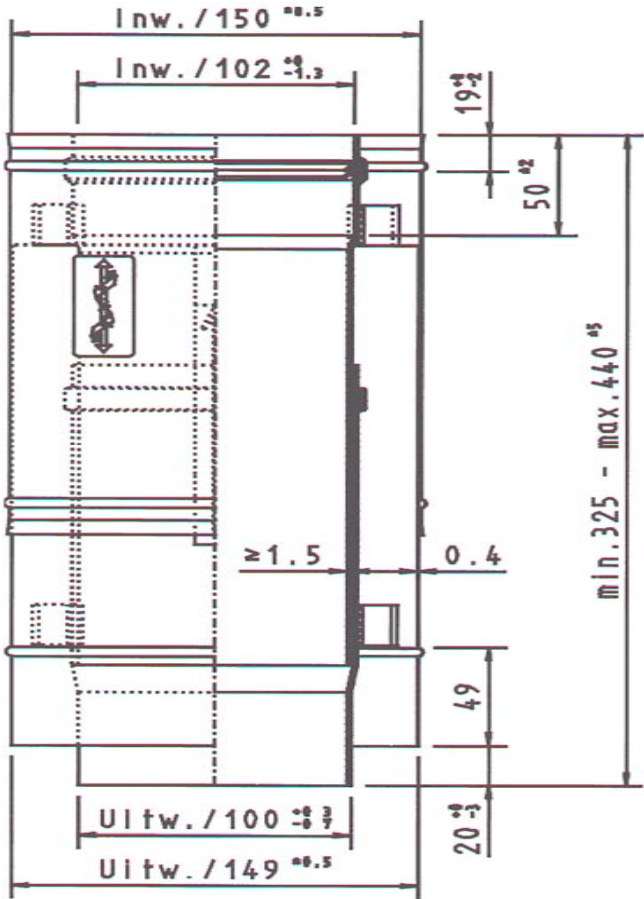

Flue parts

Flue pipes available in lengths of 0,5 and 1 meter

Shortable Flue pipe

Flue parts

Flue pipes available in lengths of 0,5 and 1 meter

Shortable Flue pipe

Extendable flue 0,33-0,44M

Extendable flue

Elbows

Short able “Roof terminal” for flat and pitched roof

Wall terminal

- The wall terminal is short able
- Fixed at the right position, the biggest opening down

CONCENTRICAL SPARE PARTS FOLLOW UP

- Extension pipe above the roof in lengths of 1 m
- 0,5 and 1 m varnished pipes for the perceptible parts on the inside