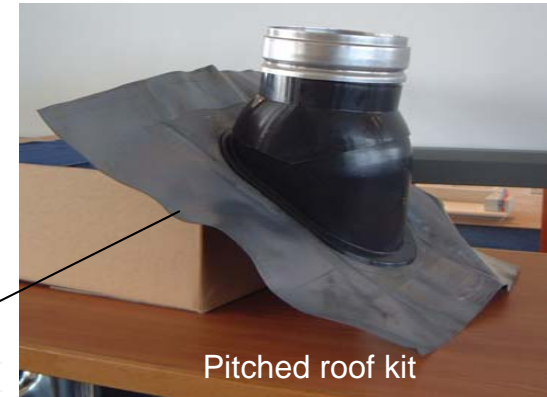

Flue parts

Flue pipes available in lengths of 0,5 and 1 meter

Shortable Flue pipe

Flue parts

Flue pipes available in lengths of 0,5 and 1 meter

Shortable Flue pipe

Extendable flue 0,33-0,44M

Extendable flue

Elbows

Short able “Roof terminal” for flat and pitched roof

Wall terminal

- The wall terminal is short able
- Fixed at the right position, the biggest opening down

CONCENTRICAL SPARE PARTS FOLLOW UP

- Extension pipe above the roof in lengths of 1 m
- 0,5 and 1 m varnished pipes for the perceptible parts on the inside