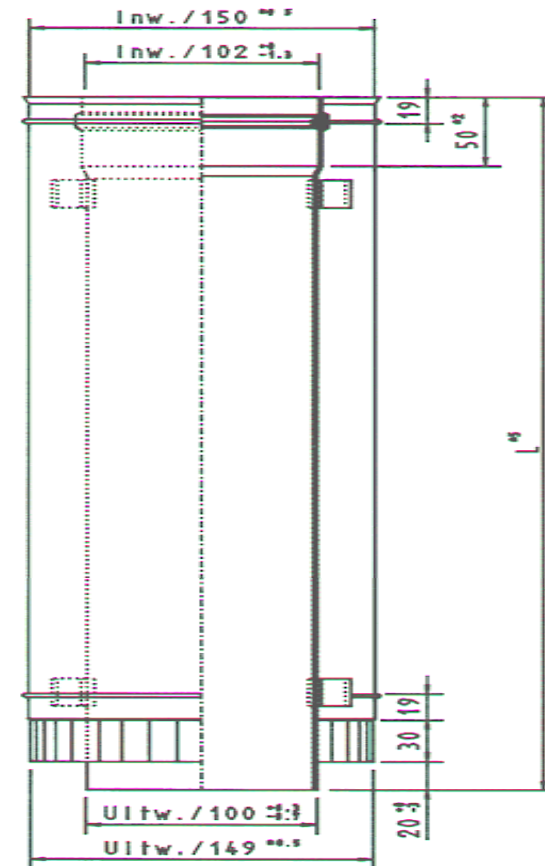

Flue parts

Flue pipes available in lengths of 0,5 and 1 meter

Shortable Flue pipe

Flue parts

Flue pipes available in lengths of 0,5 and 1 meter

Shortable Flue pipe

Extendable flue 0,33-0,44M

Extendable flue

Elbows

Short able “Roof terminal” for flat and pitched roof

Wall terminal

- The wall terminal is short able
- Fixed at the right position, the biggest opening down

CONCENTRICAL SPARE PARTS FOLLOW UP

- Extension pipe above the roof in lengths of 1 m
- 0,5 and 1 m varnished pipes for the perceptible parts on the inside