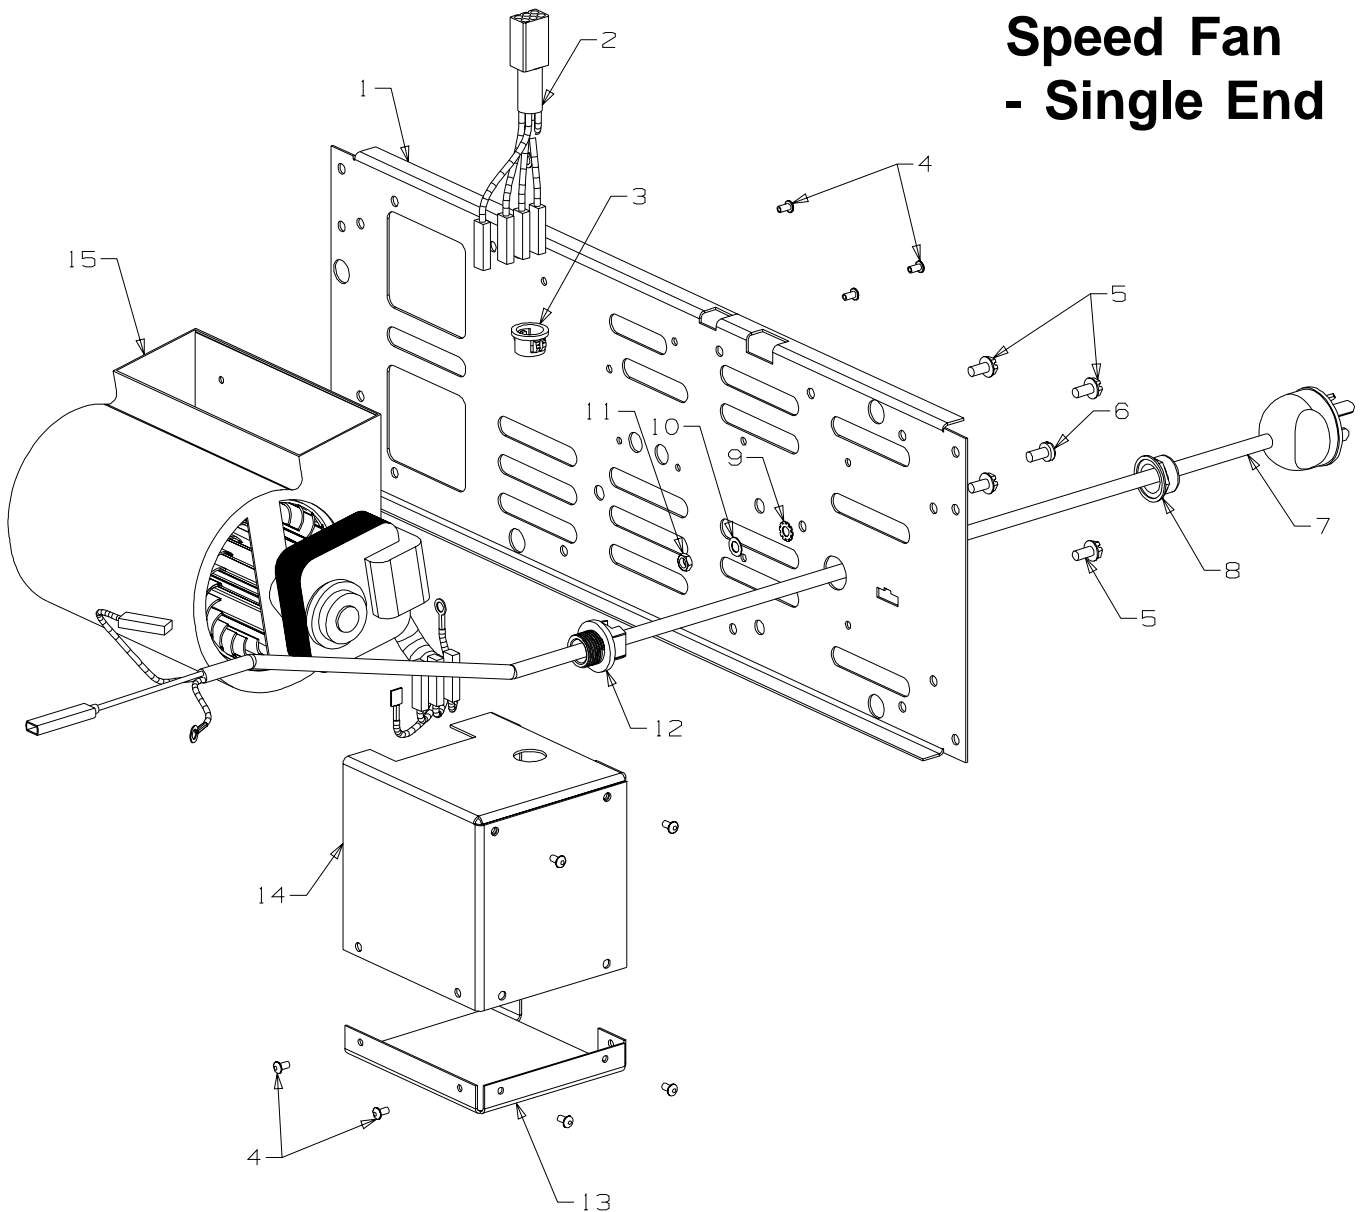

Bold Text = Assemblies
Bulleted Text = Items included in Assemblies

Three Speed Fan - Single End

Part No. 788465 Black

Item No	Part No	Description	Qty	Item No	Part No	Description	Qty
1	791150	Panel-Fan Mounting - Black	1	11	501856	Nut, M5	2
2	588459	Loom-Adaptor, Fan	1	12	502068	Clamp-Cable	1
3	586734	Bush-Plastic	1	13	988469	Cover-Fan Motor, Bottom	1
4	501767	Rivet-Pop, 3.2 Dia x 3.2	9	14	988468	Cover-Fan Motor, Top	1
5	503630	Screw, S/T 10 x .4	4	15	586174	Fan, 3 Speed - Single End	1
6	501857	Screw, Pan M5 x 10	1			NOT ILLUSTRATED	
7	588068	Loom-3 Pin, Fan	1				
8	577089	Nut-Cable	1				
9	503371	Washer, Fan Disc 5 ID x 10 OD	1				
10	503106	Washer, Flat M5	2		591321	Terminal-Utilux	4