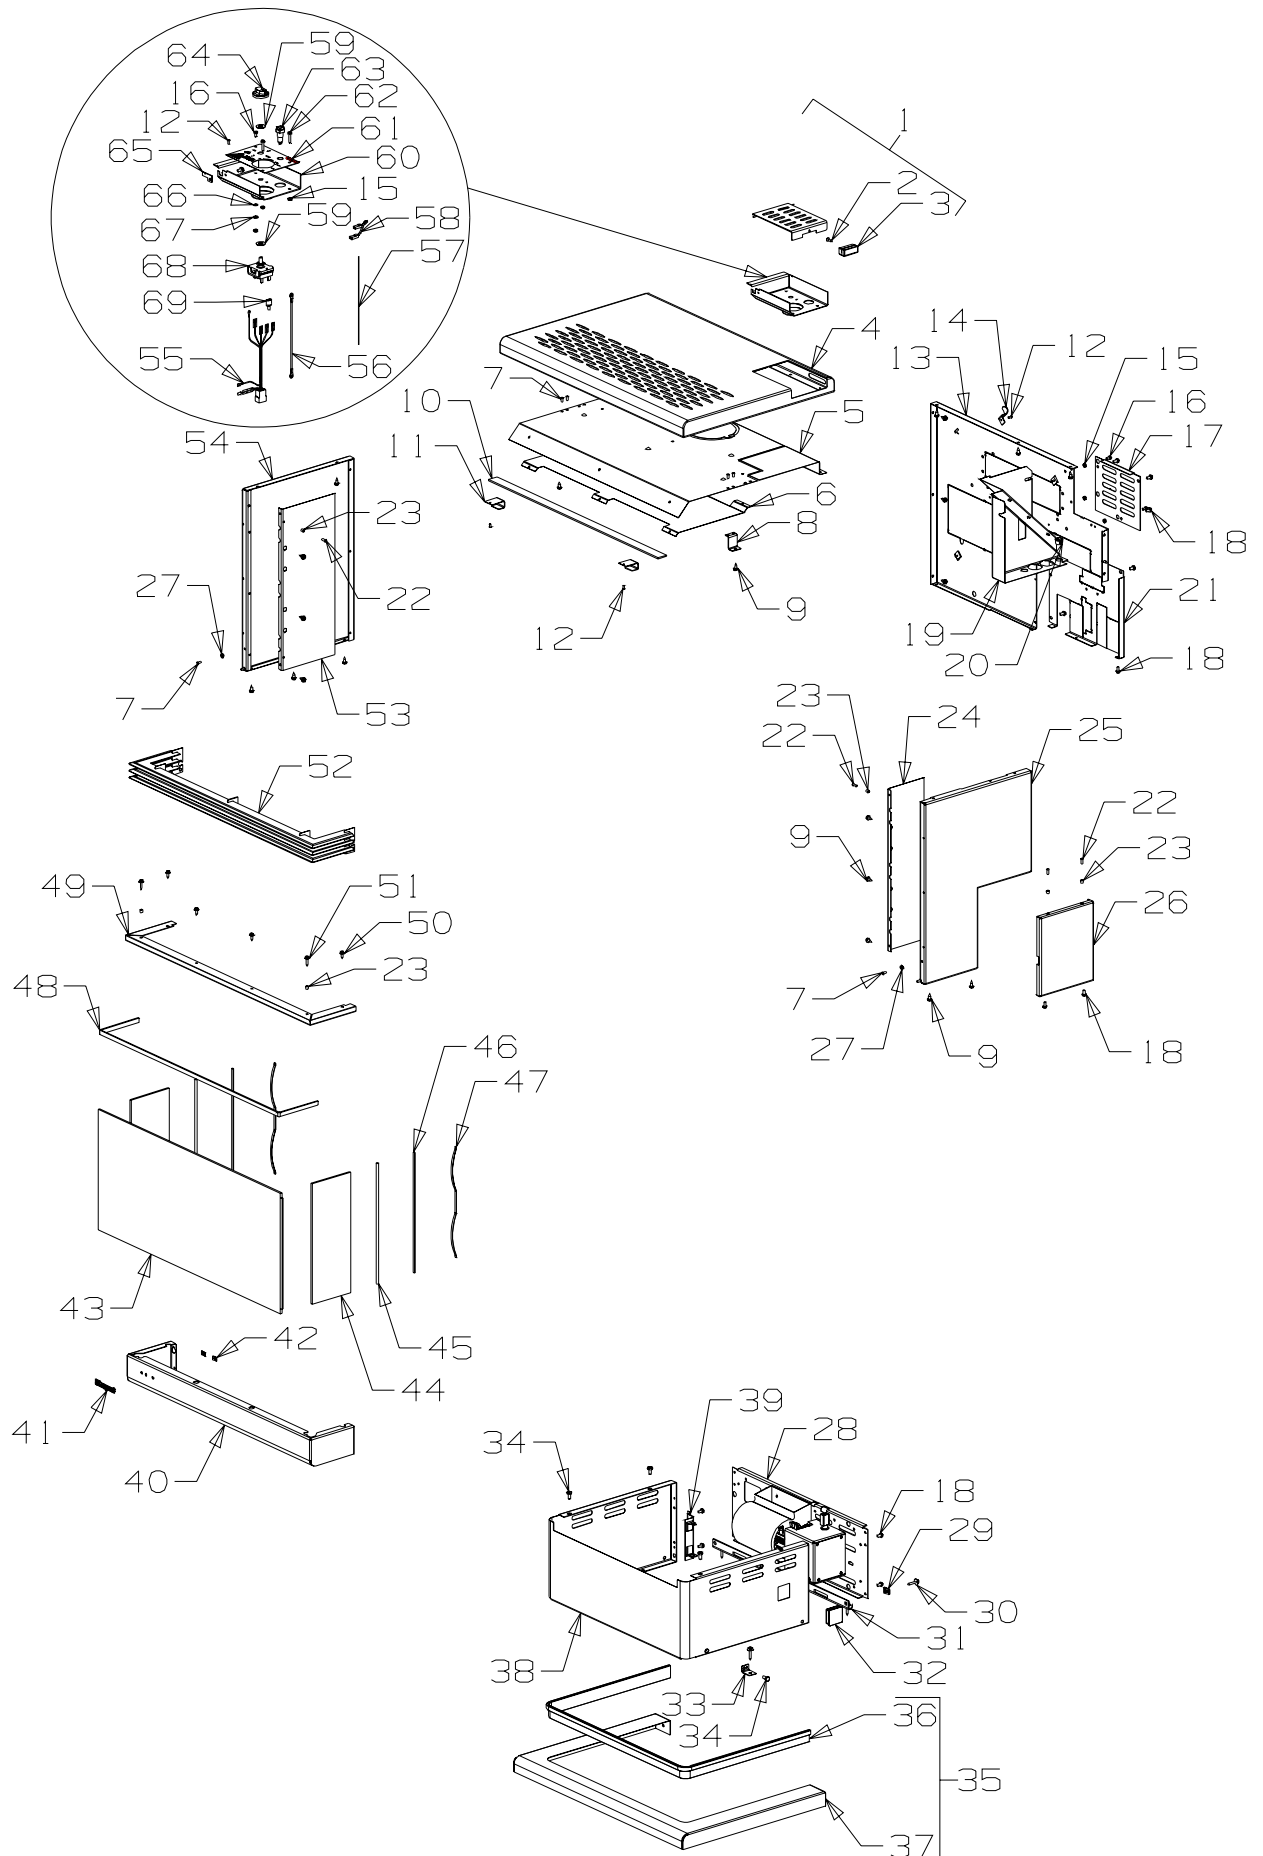

Item No	Part No	Description	Qty	Item No	Part No	Description	Qty
1	988450	Lid-Control, Long - Black (Incl. items 2-3)	1	35	991077	Foot Assy - Black (Incl. items 36-37)	1
2	503004	• Screw; Csk No. 8 x 5/8"	1	36	791077	• Panel-Foot - Black	1
3	588233	• Knob-Cover, Control Valve	1	37	986218	• Trim-Foot - Gold	1
4	791350	Panel-Top - Black	1	38	791373	Pedestal - Black	1
5	991348	Heatshield-Top	1	39	988313	Bracket-Mounting, Thermodisc	1
6	991352	Heatshield-Top, Insert	1	40	791082	Panel-Front - Black (Incl. items 41-42)	1
7	586167	Rivet-Pop 4.0 Dia x 4.8	16	41	584581	• Badge - Gold	1
8	988082	Bracket-Mountng, Heatshield	2	42	503381	• Clip-Starlock, 4 Dia	2
9	503259	Screw; S/T 10 x .4	20	43	591041	Glass - 5 x 661 x 295	1
10	700714	Tape, Flat 3 x 25	2	44	988002	Glass - 5 x 295 x 113	2
11	991201	Hook-Suspension, Louvre	2	46	988062	Strip-Backing, Glass Spring	2
12	503429	Rivet-Pop 3.2 Dia x 4.8	16	45	788510	Rope-Round, 5.5 Fibre Glass	1
13	791094	Panel-Rear - Black	1	47	588048	Spring-Glass Retainer	2
14	991233	Hook-Hose	4	48	790229		
15	503622	Nut, M4	6	49	788490	Trim-Glass Retainer, Top - Gold	1
16	503621	Screw, Pan M4 x 8	4	50	503704	Screw; S/T 8 x .5	8
17	791081	Panel-Access, Piezo - Black	1	51	503726	Screw; S/T 8 x .75	6
18	503630	Screw; S/T 10 x .4	31	52	791353	Louvre Assy - Black	1
19	791024	Heatshield Assy - Control Panel	1	53	988063	Heatshield-Side	1
20	586734	Bush-Plastic	1	54	791086	Panel-Side, LH - Black	1
21	791091	Panel-Rear Access - Black	1	55	788460	Loom-Fan, Remote	1
22	501303	Rivet-Pop 4 Dia x 7.9	4	56	591299	Lead-Earth, Piezo	1
23	986148	Spacer-Grille	4	57	591401	Lead-Piezo, Battery	1
24	991029	Heatshield-Side, RH	1	59	501704	Washer, Flat 10 x 19 x 1.6	2
25	791089	Panel-Side, RH - Black	1	60	991228	Panel-Backing, Control	1
26	791080	Panel-Access, Control	1	61	591223	Plate-Control Panel	1
27	986149	Spacer-Front Panel	4	62	503661	Screw, Pan M4 x 20	2
28	788465	Fan Assy-Complete	1	63	591257	Switch-Reset	1
29	503388	Nut-Spire	2	64	585625	Knob-Fan Switch	1
30	503459	Screw, S/T 12 x 25	6	65	988435	Catch-Hinge, Lid	1
31	995612	Bracket-Restraint, Seismic	1	66	503106	Washer, Flat 5	1
32	586155	Plug-Switch Hole	1	67	503371	Washer, Fan Disc 5 ID x 10 OD Ext	1
33	986413	Bracket-Restraint, Seismic	2	68	585624	Switch-4 Position	1
34	501959	Screw, Set M6 x 12	6	69	588507	Terminal-Utilux (6.3mm)	1

Bold Text = Assemblies
Bulleted Text = Items included in Assemblies