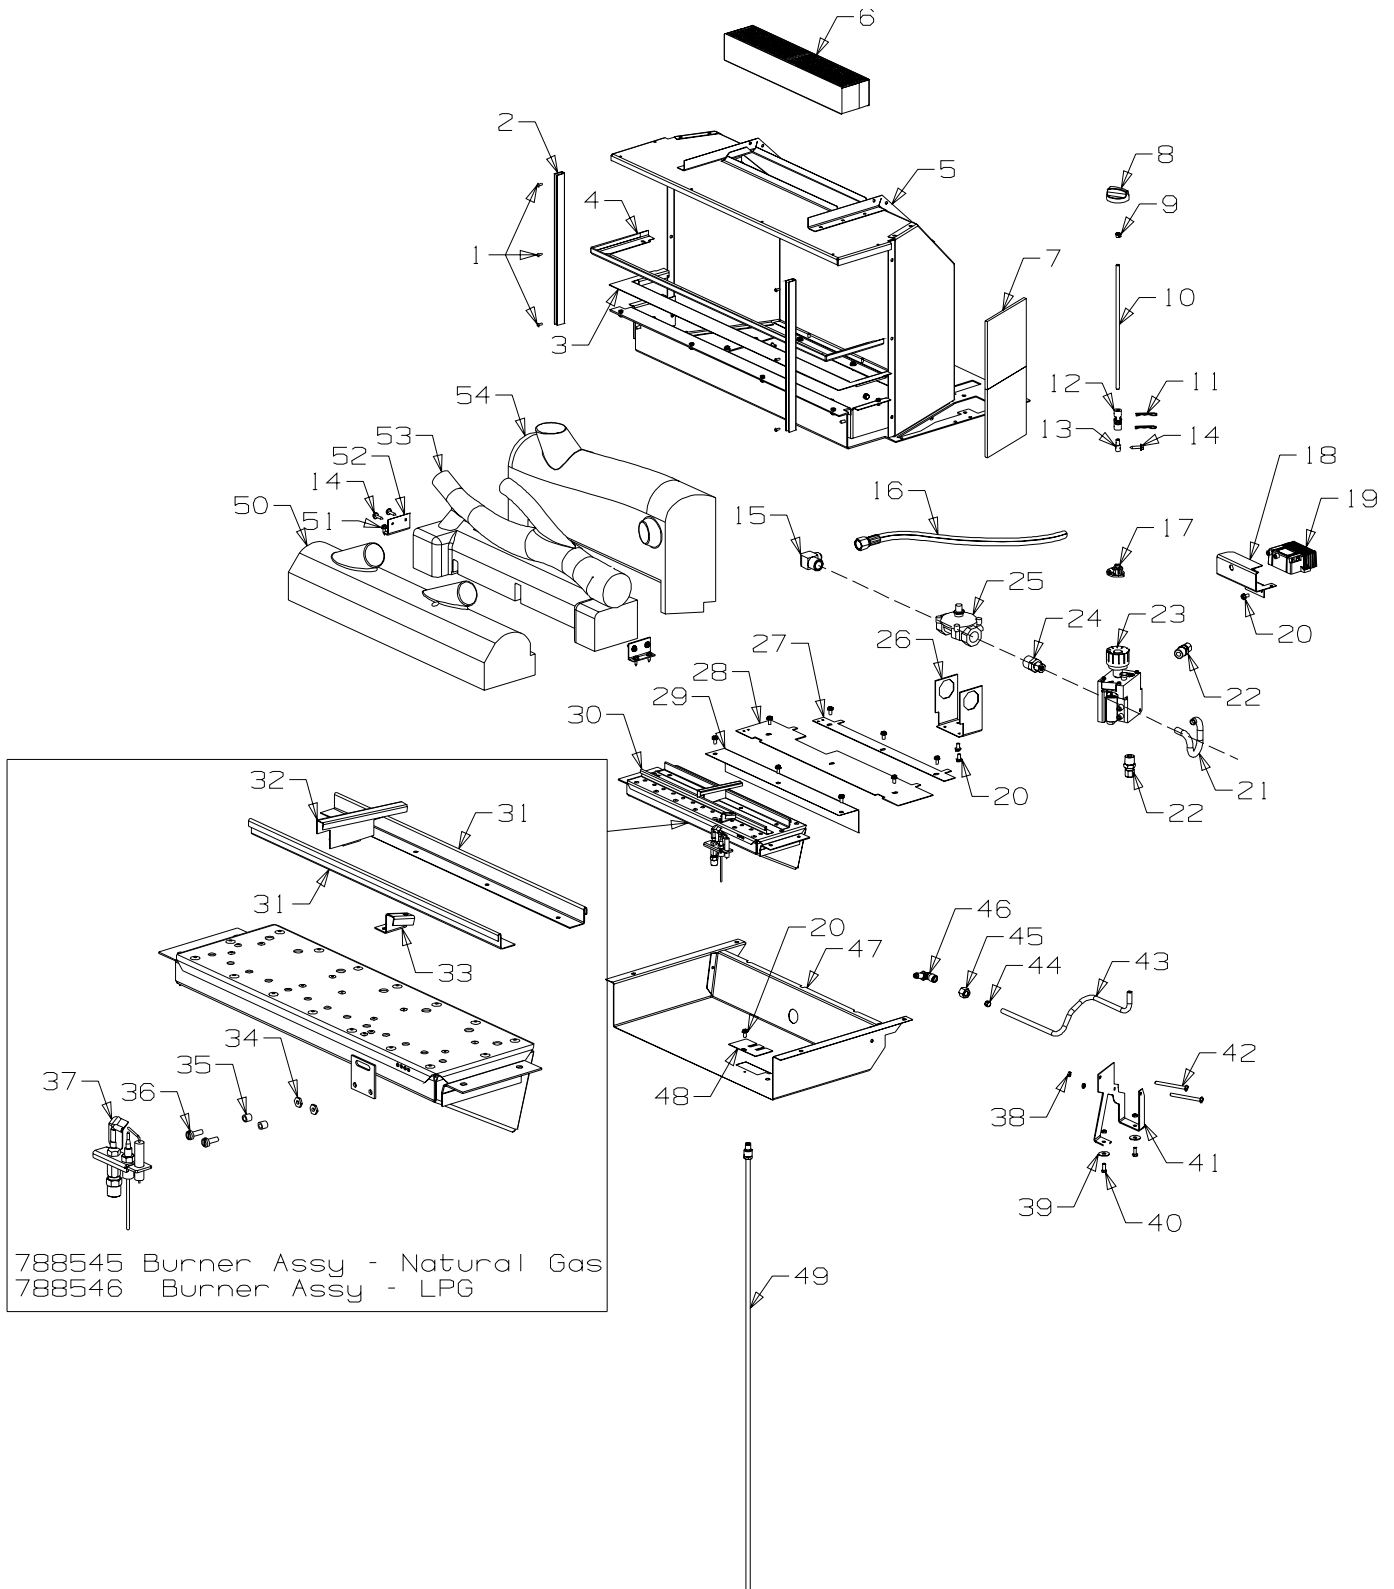

788545 Burner Assy - Natural Gas
788546 Burner Assy - LPG

Item No	Part No	Description	Qty	Item No	Part No	Description	Qty
1	503429	Rivet-Pop 3.2 Dia x 4.8	16	28	988061	Plate-Meter, Front	
2	991367	Trim-Glass Retainer - Rear	2			- Natural Gas	1
3	788496	Plate-Cover, Glass	1	29	988347	Deflectr-Draught, Pilot Light	1
4	788497	Trim-Glass Retainer - Bottom	1	30	788545	Burner Assy - Natural Gas	
5		NOT AVAILABLE	1			(incl. items 30-37)	1
6	788320	Catalyst	1		788546	Burner Assy - LPG	
7	588081	Board-Insulating, Ceramic	2			(incl. items 30-37)	1
8	588170	Knob-Control, Gas	1	31	988196	Plate-Flame Spreder	2
9	588399	Bush-Plastic	2	32	988369	Tube-Cross Light	1
10	591235	Rod-Control Valve	1	33	988370	Tube-X, Light Pilot	1
11	503652	Clip-Hairpin, 1.4mm Dia	2	34	502168	Nut, M4	2
12	588322	Universal-Control Valve	1	35	986148	Spacer-Grille	2
13	591069	Coupling-Control, Valve	1	36	503592	Screw-Pan M4 x 16	2
14	503726	Screw; S/T 8 x .75	6	37	588310	Pilot Assy-ODS	
15	591316	Fitting-Elbow 3/8" x 1/2" BSP				- Natural Gas	1
		- Natural Gas	1		588374	Pilot Assy-ODS - LPG	1
16	591296	Hose Assy-Bayonet 3/8" BSP	1	38	501856	Nut, M5	4
17	591172	Adapter-Knob, Eurosit 630	1	39	503196	Washer; Flat 1/4" x .75	2
18	991232	Heatshield-Battery Ignition	1	40	501058	Screw, Set M5 x 12	2
19	591221	Ignitor-Battery	1	41	991182	Bracket-Mounting Valve	1
20	503630	Screw; S/T 10 x .4	31	42	503745	Bolt, Gutter M5 x 60	2
21	791176	Tube-Connecting, 5/16"	1	43	791071	Tube-Main Injector, SIT	1
22	588354	Fitting-Complete 8 x 3/8"	2	44	588172	Olive-M8, Brass	2
23	791074	Valve-Control Gas		45	588251	Nut, Injector 1/4"	1
		- Eurosit 630 - Natural Gas	1	46	588351	Injector-Main, 0.90	
	791075	Valve-Control Gas				- Natural Gas	1
		- Eurosit 630 LPG	1		588352	Injector-Main, 1.40 - LPG	1
24	588077	Fitting-Complete 8 x 1/2"		47	988291	Heatshield-Pedestal	1
		- Natural Gas	1	48	988562	Plate-Cover, Heatshield	1
	591397	Fitting-Flar 3/8" x 3/8" BSP		49	791072	Tube-Inlet, Pilot	
		- LPG				3/16" x 725mm	1
25	588051	Regulator-1/2" - Natural Gas	1	50	988343	Log-Ceramic, Front	1
26	988065	Bracket-Mounting, Regulator		51	503704	Screw; S/T 8 x .5	8
		- Natural Gas	1	52	991374	Bracket-Middle Log	2
27	988145	Plate-Meter, Rear		53	988373	Log Assy-Ceramic	1
		- Natural Gas	1	54	988056	Log-Ceramic, Rear	1

Bold Text = Assemblies
Bulleted Text = Items included in Assemblies