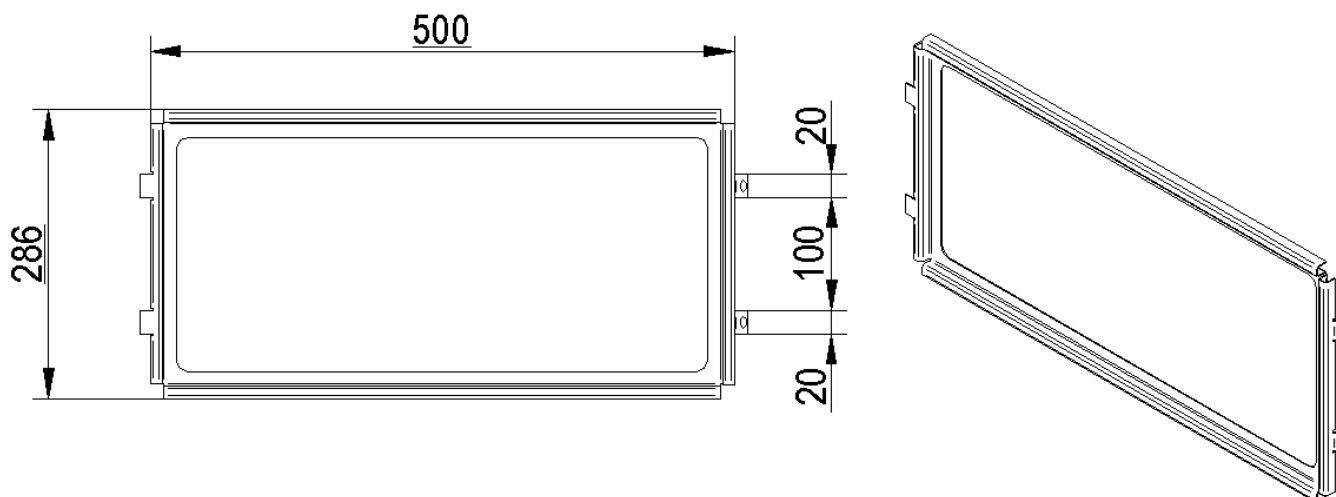

TITAN GLASS RETAINER 1991-1994
ROPE SIZE 13mm x 1.6 METRES

PRODUCT CODE
TIT91034