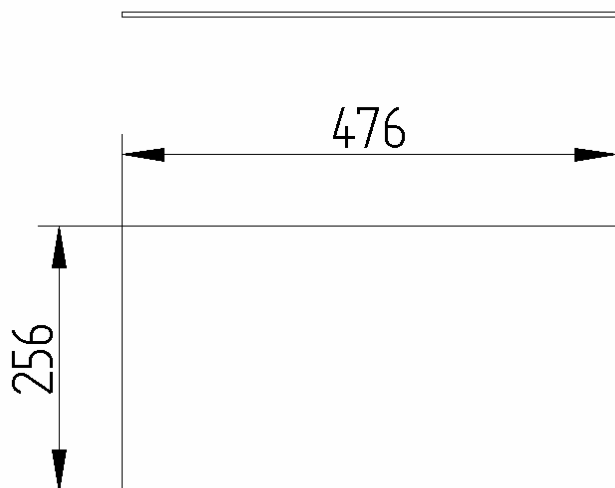

PHOENIX 1990-1991 DOOR GLASS

PRODUCT CODE
PHE88204