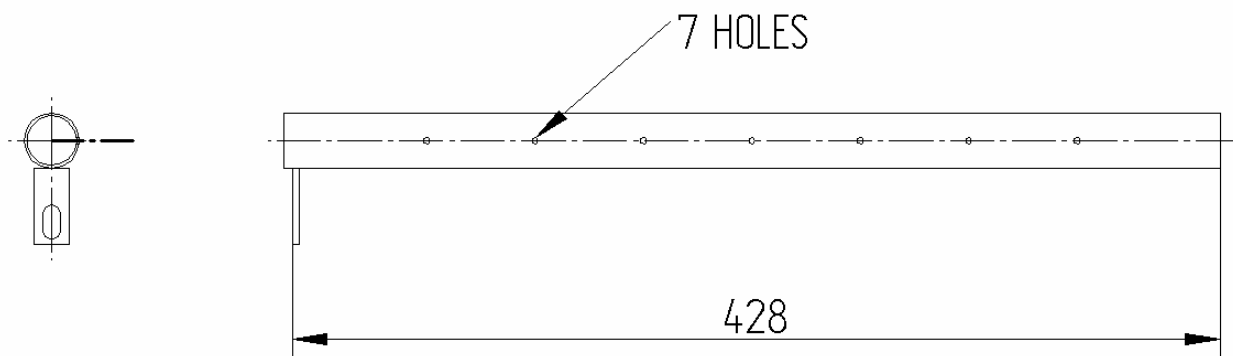

MICROS CLEAN AIR REAR

PRODUCT CODE
MCA AC136