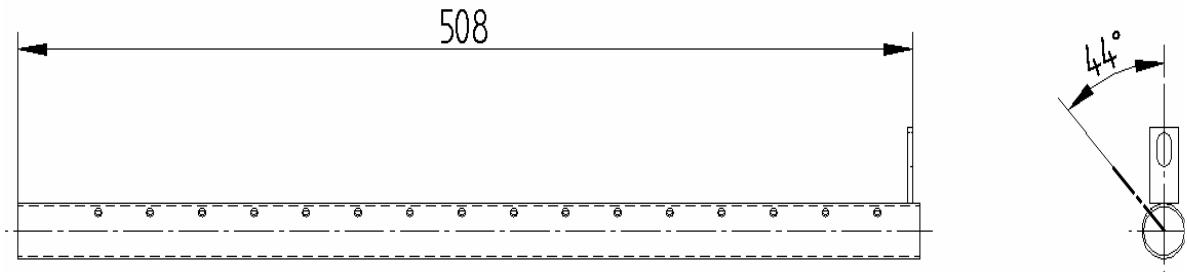

HESTIA CLEAN AIR REAR

PRODUCT CODE
HCA AC136