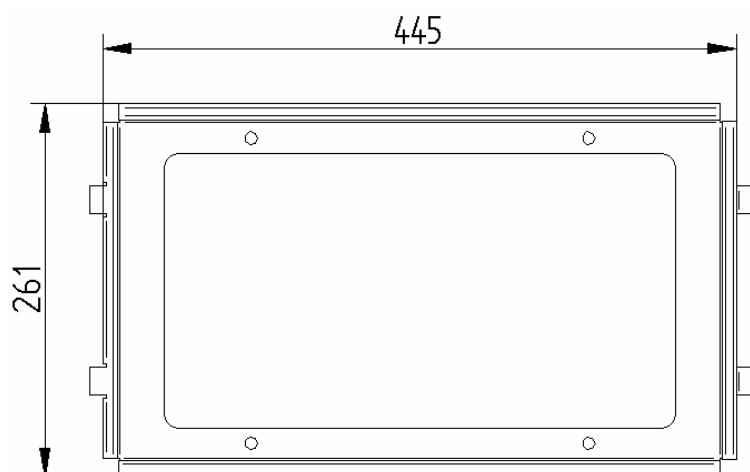

PEGASUS GLASS RETAINER—1989
DOOR ROPE SIZE 13mm X 1.5 METRE

PRODUCT CODE
PFS 89034