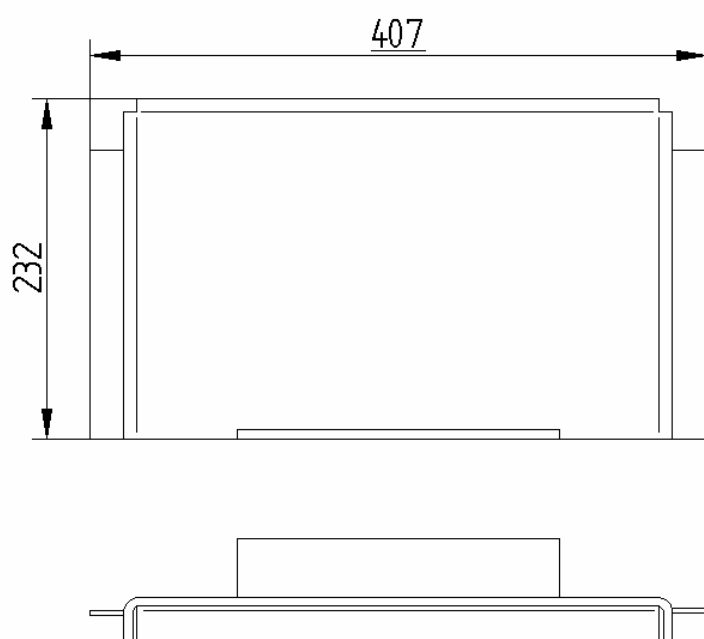

MICROS RADIANT BAFFLE

PRODUCT CODE
MRD 93109