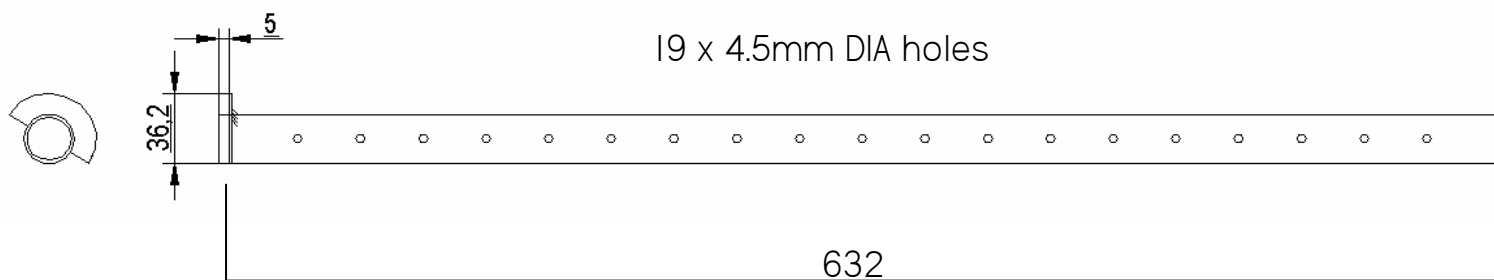

TITAN F/S 1992

PRODUCT CODE
TIT AC92138