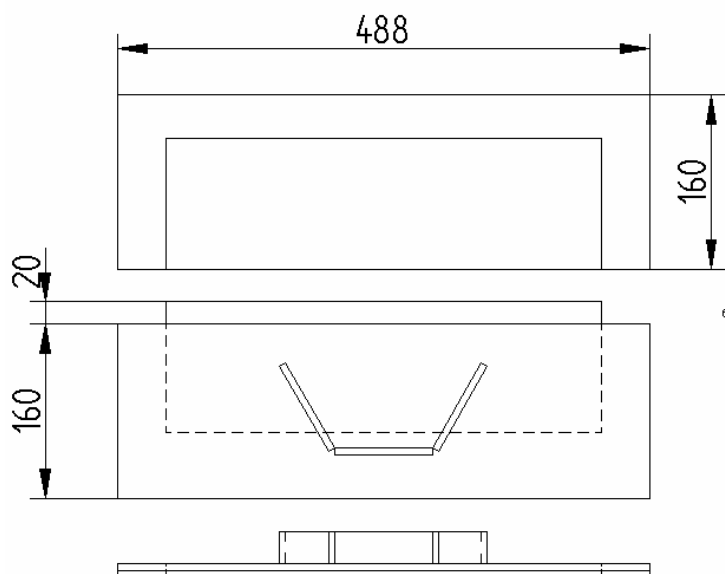

ATLANTA

PRODUCT CODE
ATL AC 93109