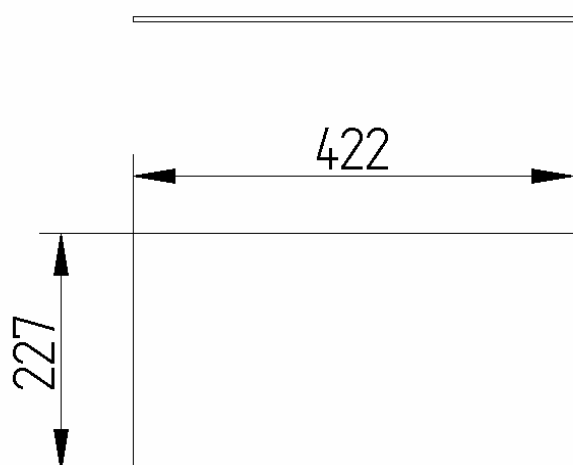

PEGASUS 1990-1994 DOOR GLASS

PRODUCT CODE
PFS90204