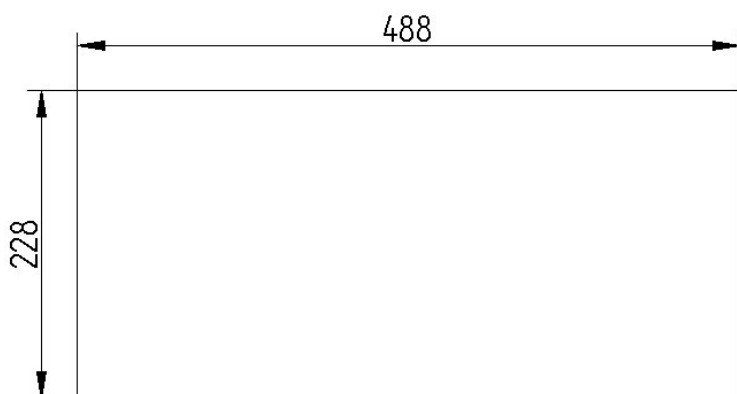

PEGASUS DOOR GLASS

PRODUCT CODE
PFS 95204