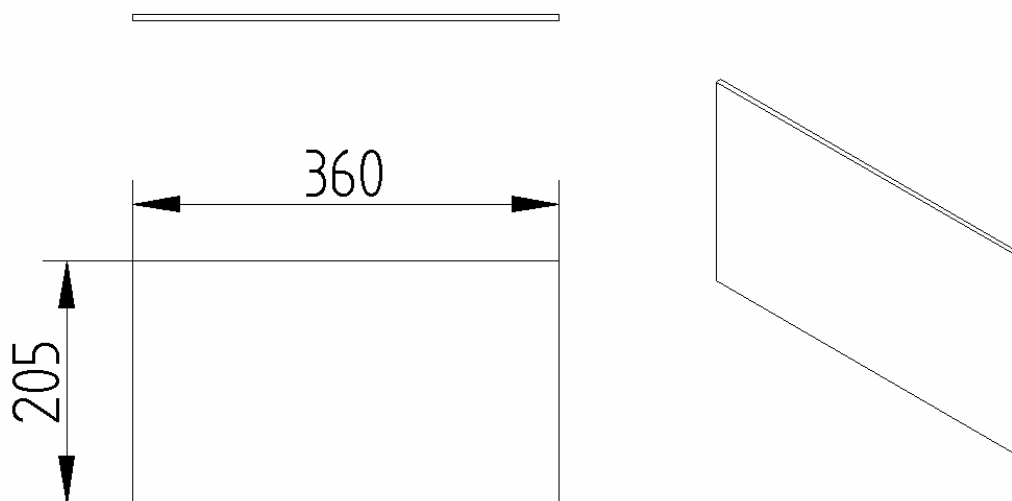

MICOS AND RAD DOOR GLASS 1991-1994

PRODUCT CODE
MRD 91204