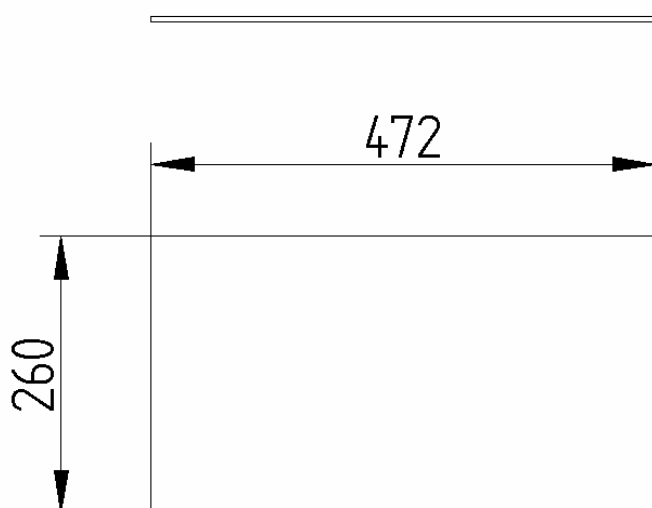

PHOENIX 1990-1991 DOOR GLASS

PRODUCT CODE
PHE90204