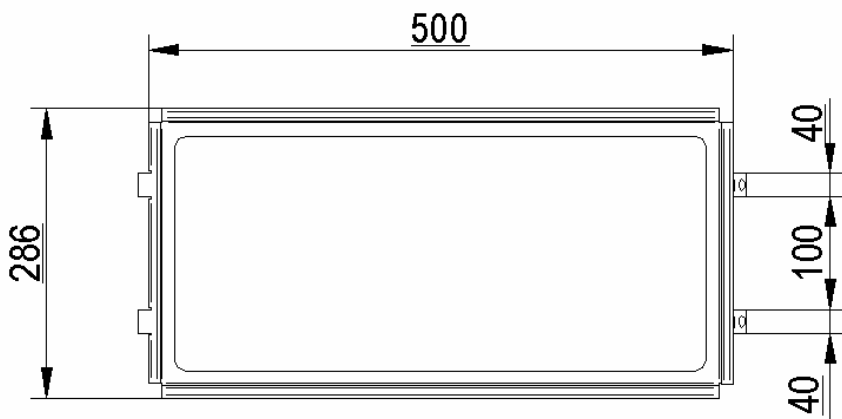

PHOENIX GLASS RETAINER 1988—1989
ROPE SIZE 13mm x 1.6 METRES

PRODUCT CODE
PHE88034

PHOENIX GLASS RETAINER 1995—PRESENT
ROPE SIZE 13mm x 1.6 METRES

PRODUCT CODE
PHE90034