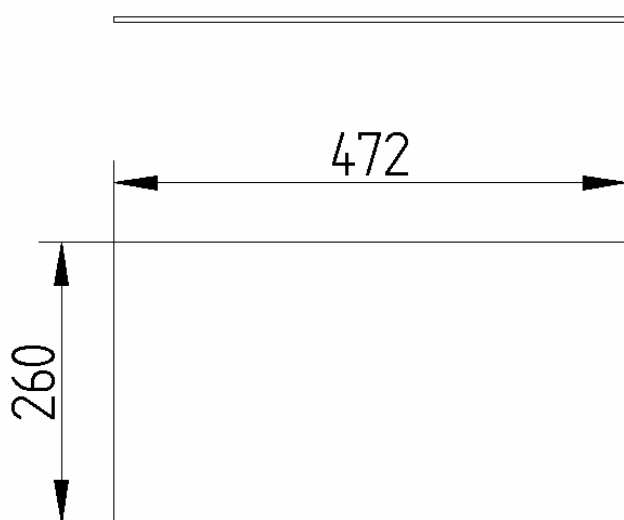

Titan 1991-1994 Door Glass

Product code
TIT 91204