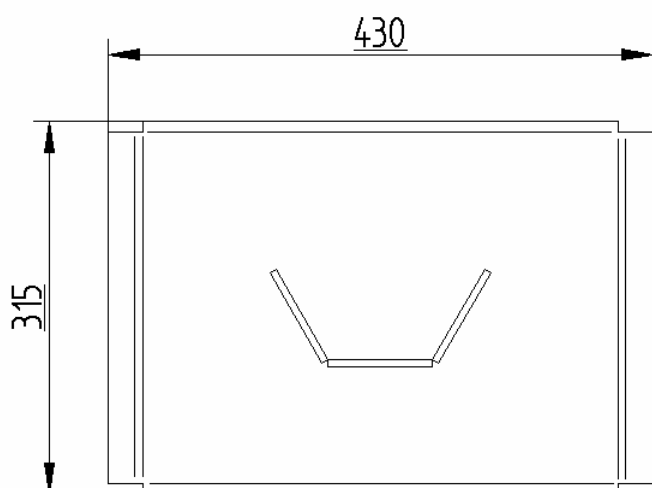

ATLANTA

PRODUCT CODE
ATL 95109