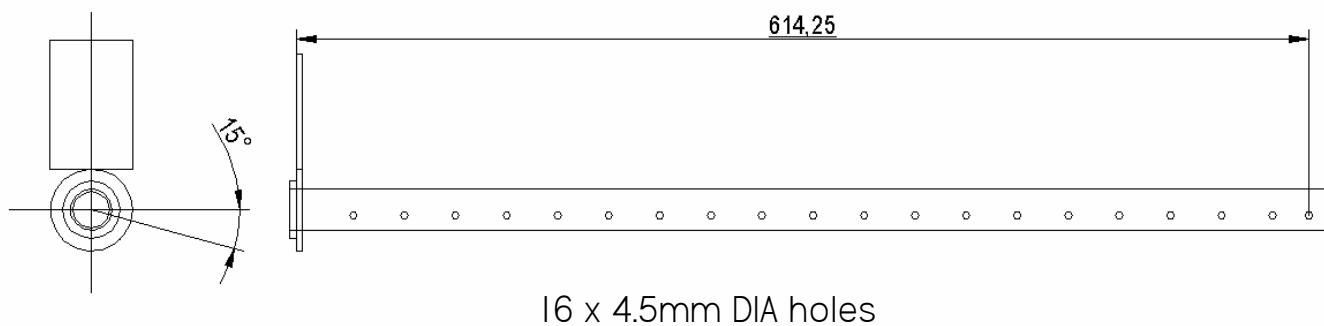

PRODUCT CODE
PCA AC136

PEGASUS CLEAN AIR F/S AND I/B FRONT

PRODUCT CODE
PCA AC138

TITAN F/S 1991

PRODUCT CODE
TIT AC91138

TITAN F/S 1992

PRODUCT CODE
TIT AC92138

TITAN F/S 1993 - 1999