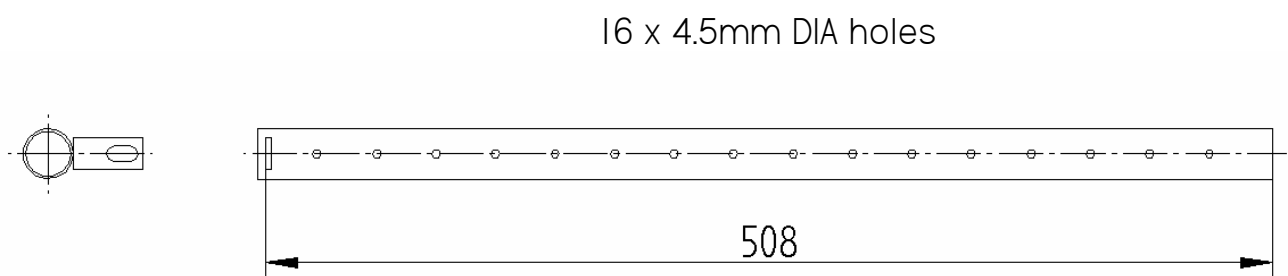

PEGASUS CLEAN AIR F/S AND I/B FRONT

PRODUCT CODE
PCA AC138