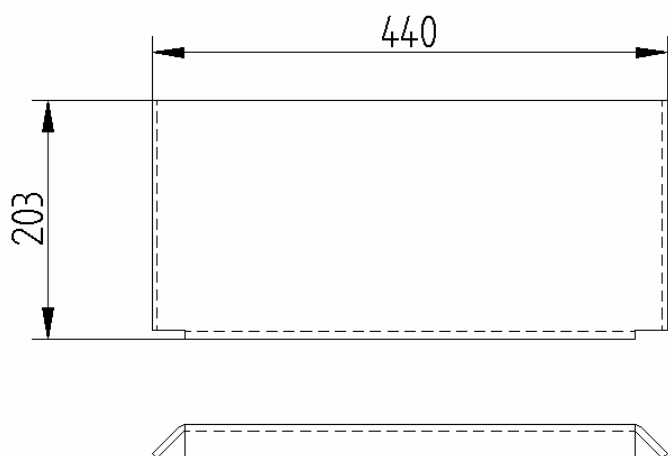

PEGASUS MULTI FUEL BAFFLE

PRODUCT CODE
PMF 00109