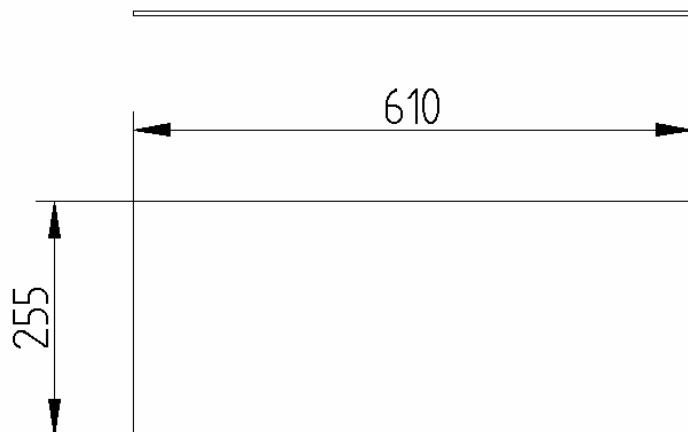

TITAN 1995 - PRESENT DOOR GLASS

PRODUCT CODE
TIT 95204