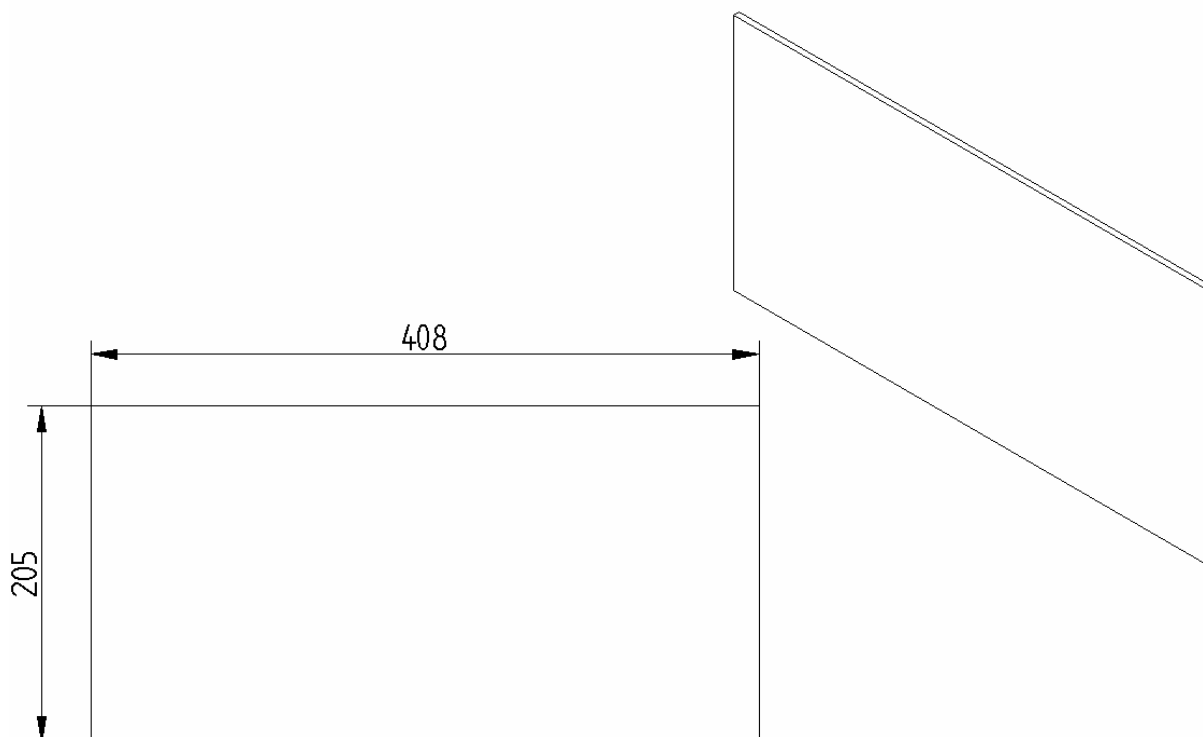

MICROS DOOR GLASS

PRODUCT CODE
MIC 00204