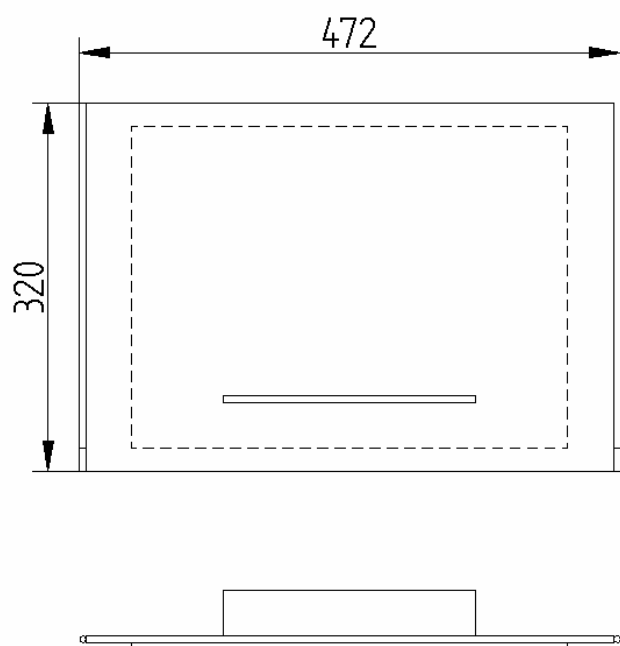

PEGASUS INBUILT BAFFLE

PRODUCT CODE
PIBAC 92109