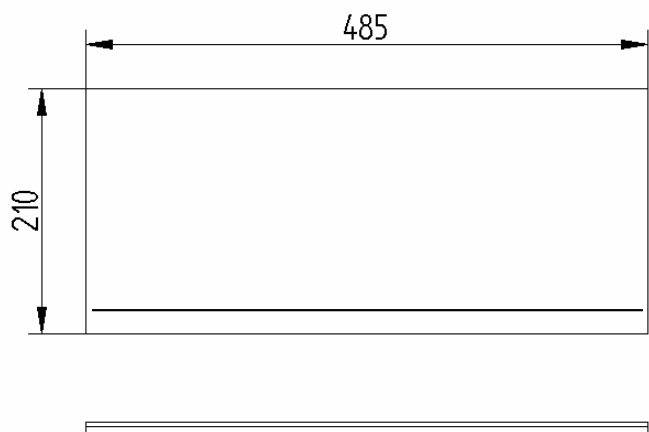

PEGASUS BAFFLE F/S

PEGASUS BAFFLE F/S

PRODUCT CODE
PFSAC 89109