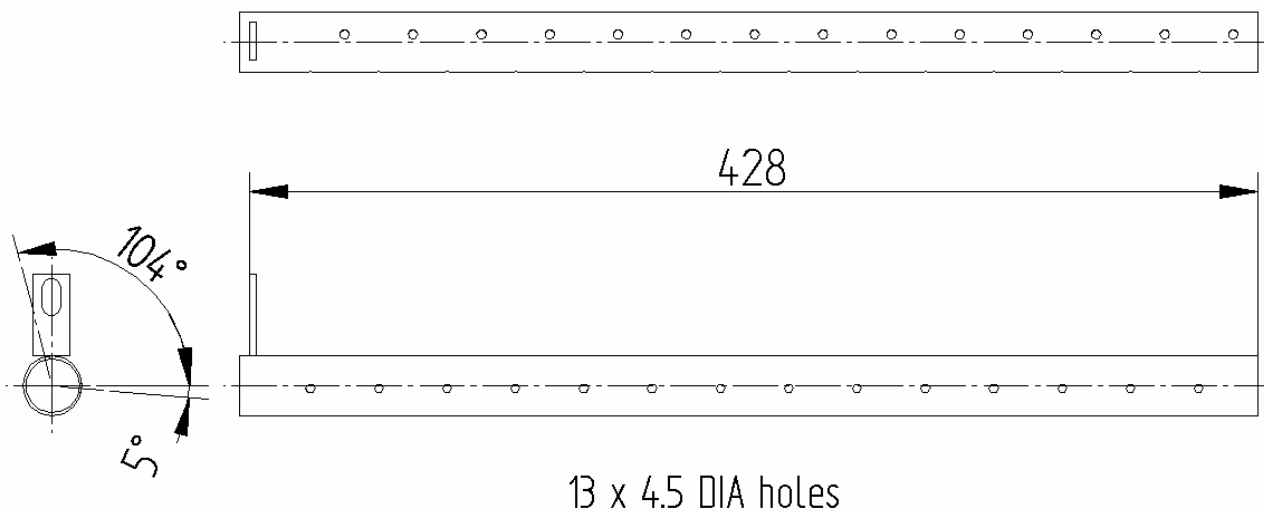

MICROS 1991

PRODUCT CODE
MIC AC91138

13 x 4.5mm DIA holes

MICROS 1992

PRODUCT CODE
MIC AC92138

13 x 4.5mm DIA holes

428

PEGASUS CLEAN AIR F/S AND I/B REAR