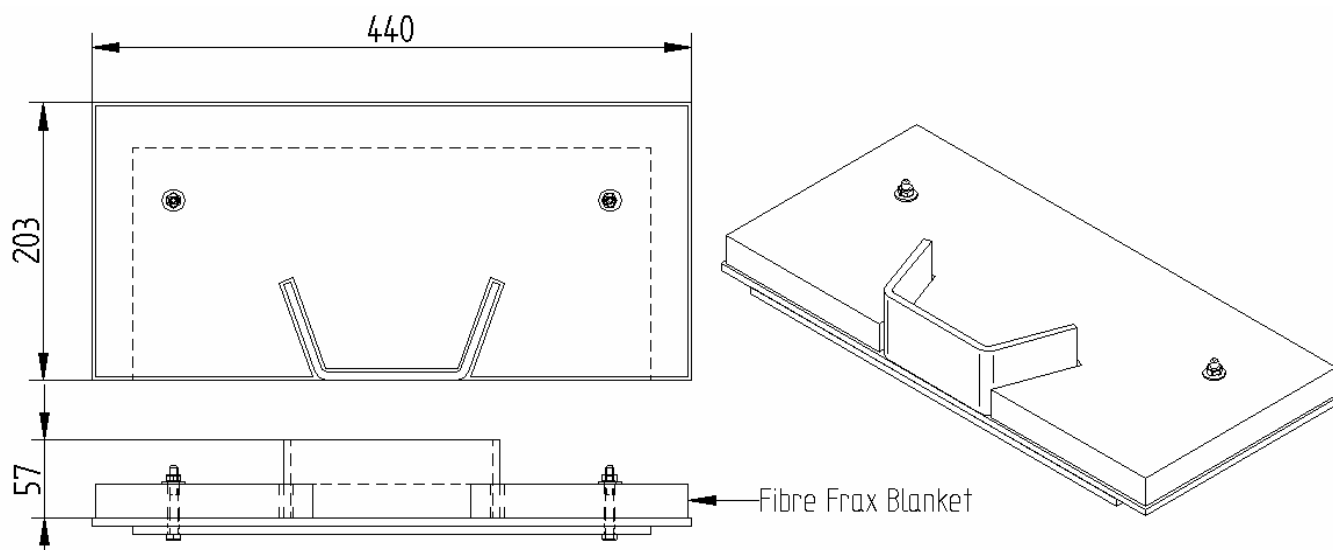

PRODUCT CODE
PCA AC109

PEGASUS F/S C/A BAFFLE