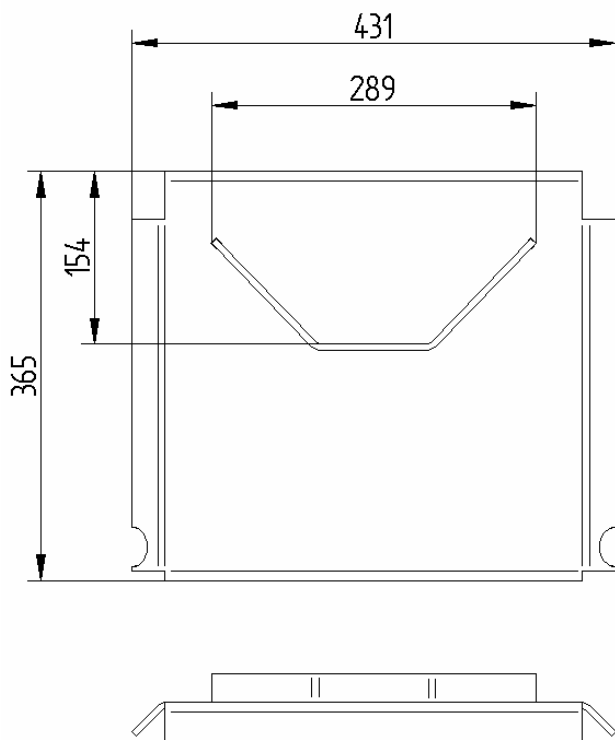

ATLANTA BAFFLE

PRODUCT CODE
ATN AC109