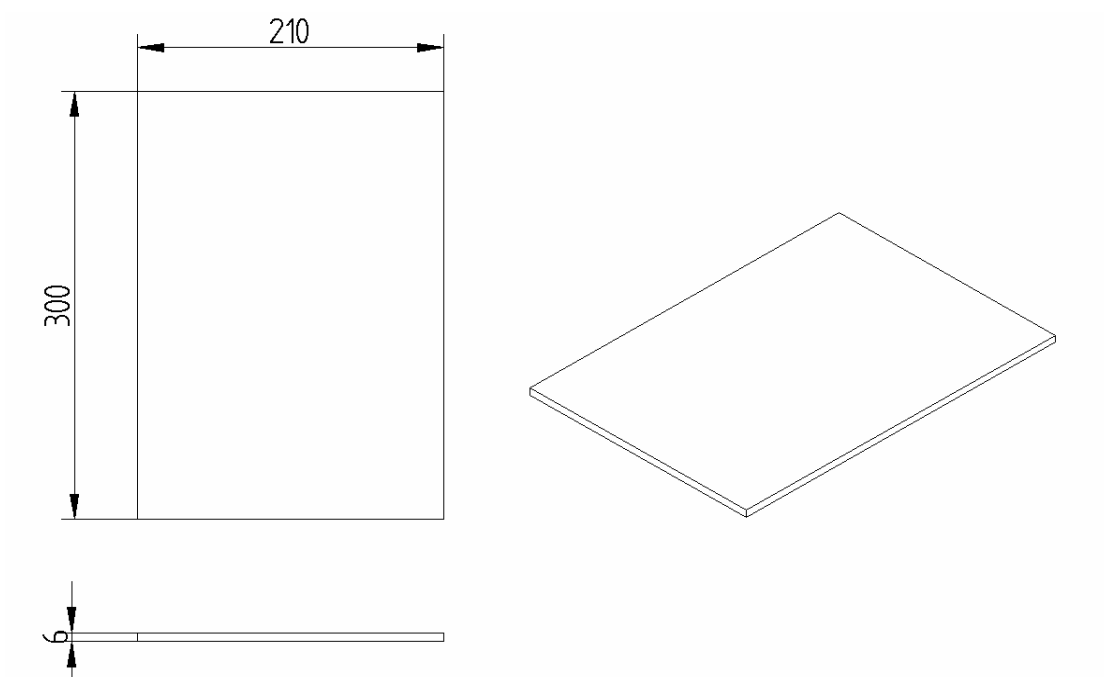

APOLLO BAFFLE

PRODUCT CODE
APL 00110

RRP INCL