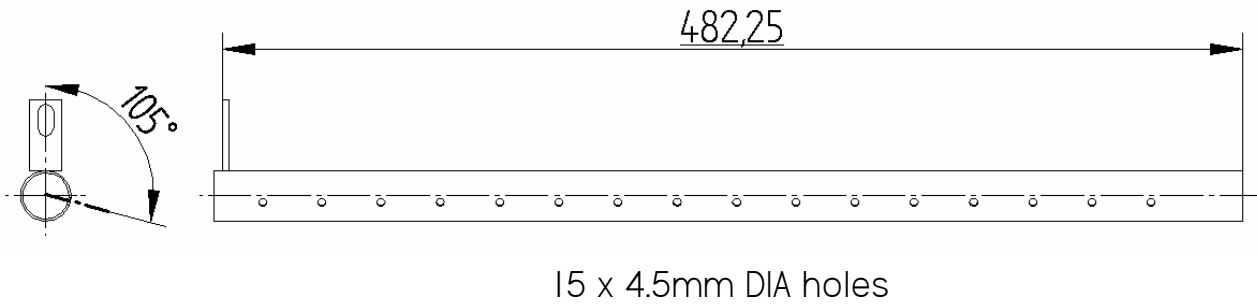

PRODUCT CODE
PCA AC136

PEGASUS CLEAN AIR F/S AND I/B FRONT

PRODUCT CODE
PCA AC138

TITAN F/S 1991

PRODUCT CODE
TIT AC91138

TITAN F/S 1992

PRODUCT CODE
TIT AC92138

TITAN F/S 1993 - 1999