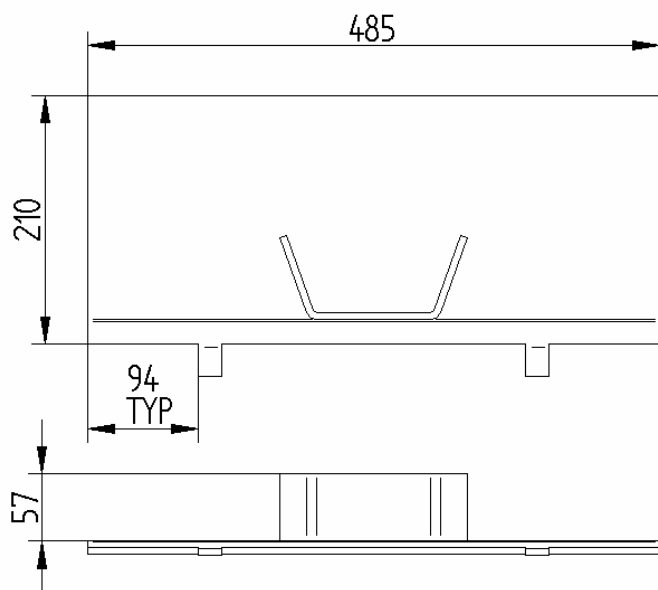

PRODUCT CODE
PFSAC 90109

PEGASUS BAFFLE F/S