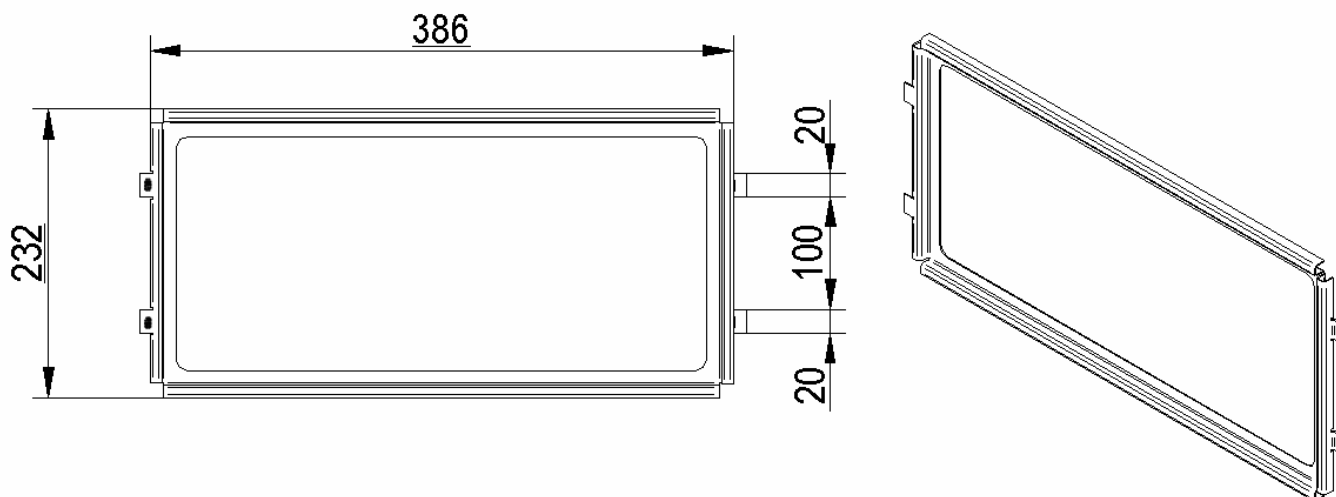

MICROS & RAD GLASS RETAINER 1991-1994
ROPE SIZE 13mm x 1.3 METRES

PRODUCT CODE
MRD91034