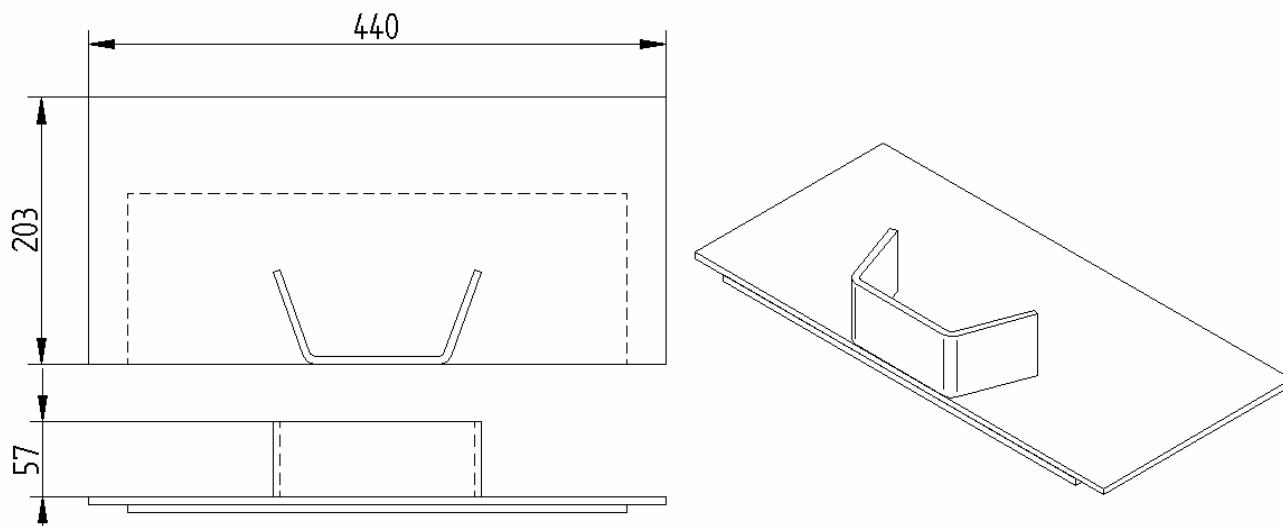

PRODUCT CODE
PCAAC 95109