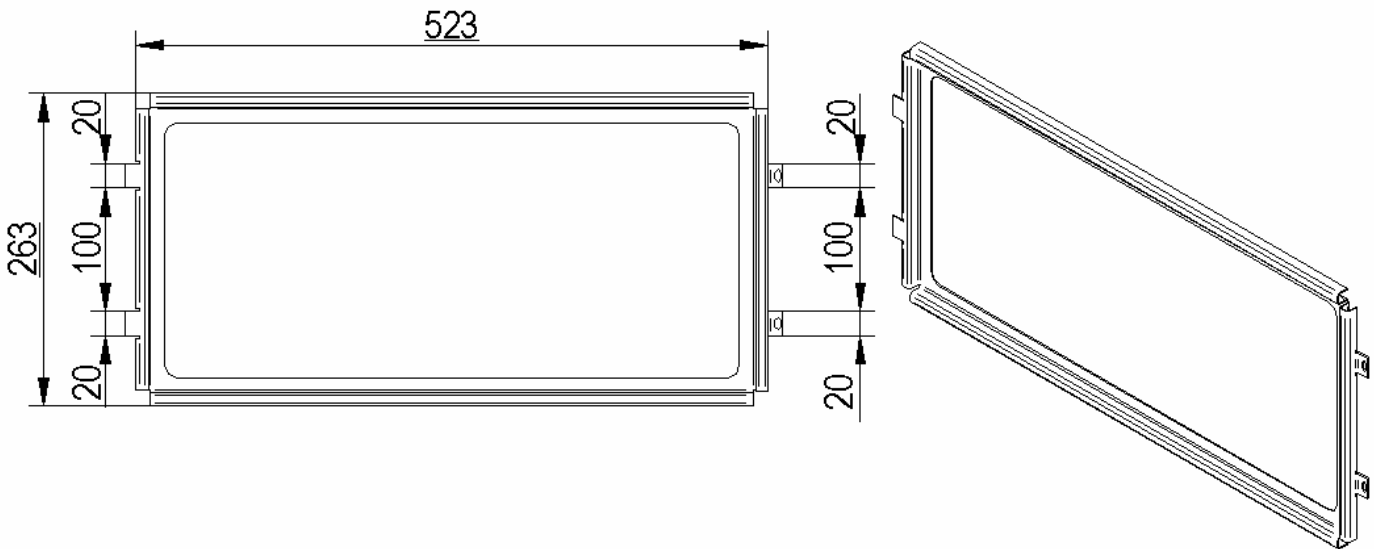

PEGASUS GLASS RETAINER 1995—PRESENT
ROPE SIZE 16mm x 1.6 METRES

PRODUCT CODE
PFS95034