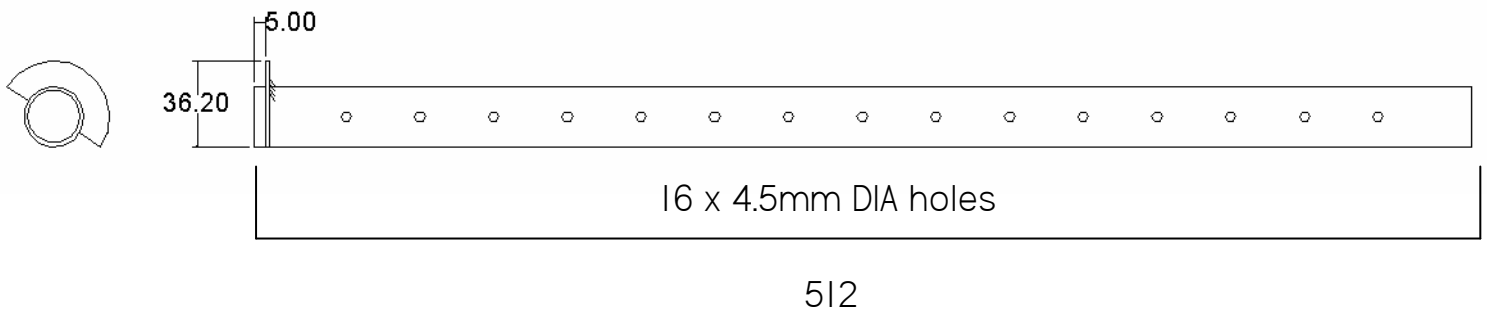

PRODUCT CODE
PCA AC136

PEGASUS CLEAN AIR F/S AND I/B FRONT

PRODUCT CODE
PCA AC138

TITAN F/S 1991

PRODUCT CODE
TIT AC91138

TITAN F/S 1992

PRODUCT CODE
TIT AC92138

TITAN F/S 1993 - 1999