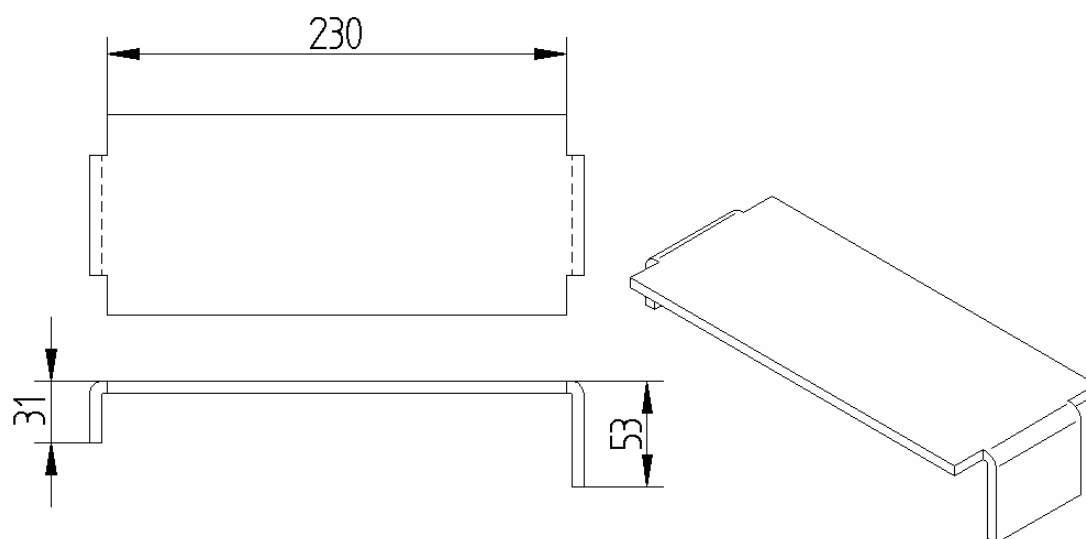

TITAN FREESTANDER BAFFLE

PRODUCT CODE
TIT91109