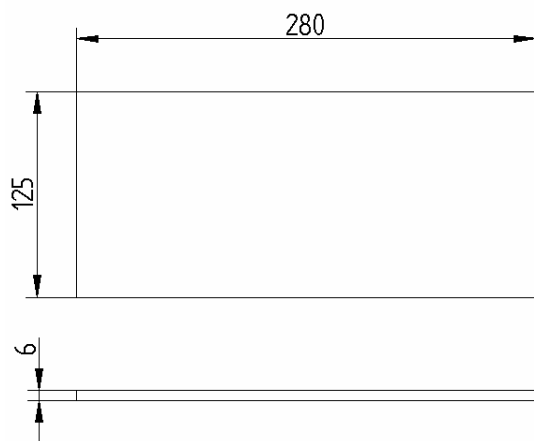

APOLLO BAFFLE

PRODUCT CODE
APL 00109

RRP INCL