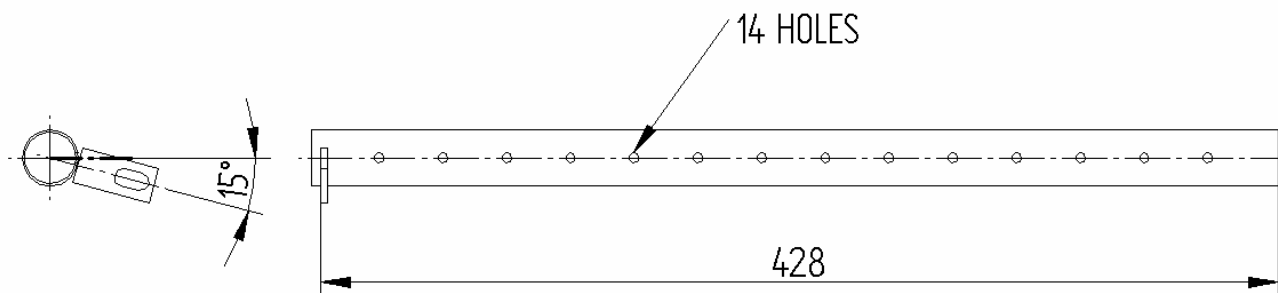

MICROS CLEAN AIR FRONT

PRODUCT CODE
MCA AC138