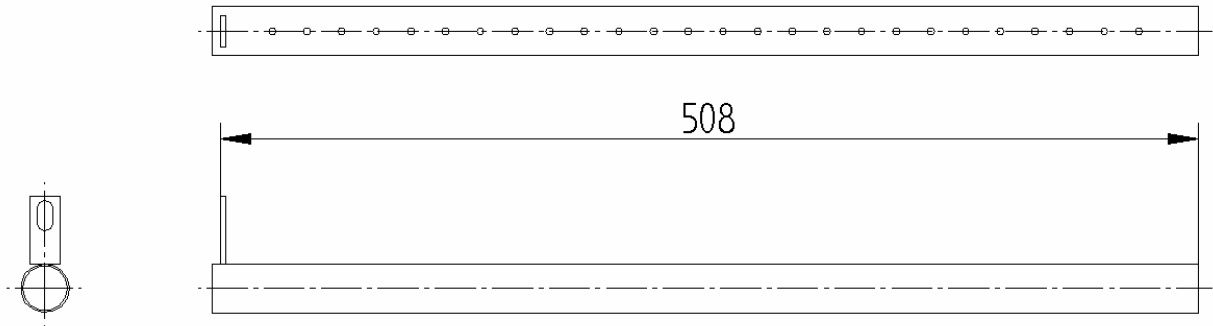

HESTIA MULTI FUEL REAR

PRODUCT CODE
HMFAC136

26 x 4.5mm DIA holes

HESTIA CLEAN AIR / MULTIFUEL FRONT

PRODUCT CODE
HBA AC138