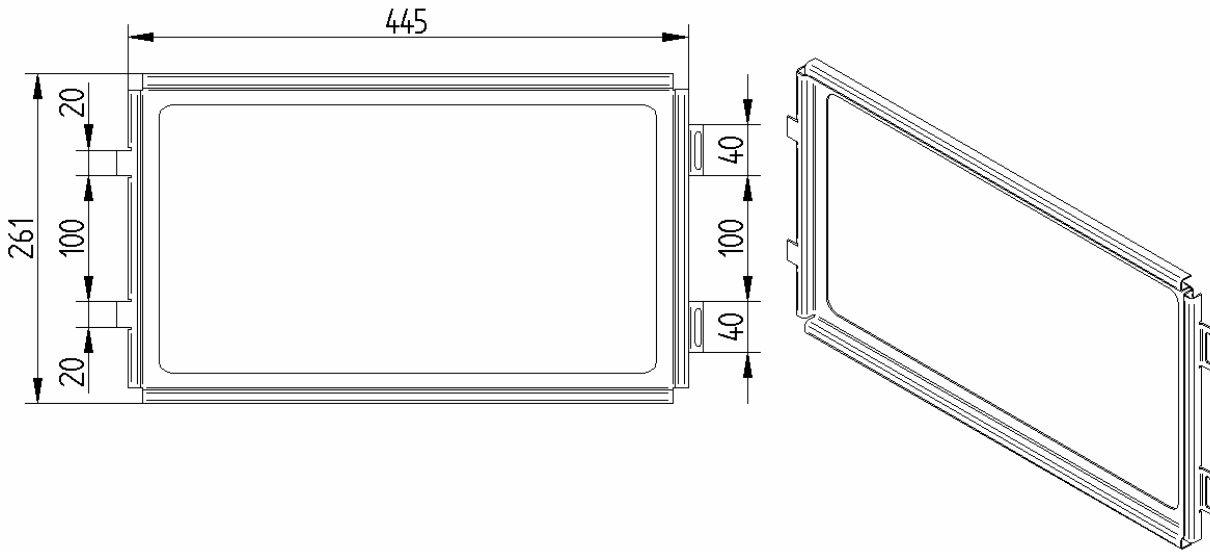

PEGASUS GLASS RETAINER 1990—1994
ROPE SIZE 13mm x 1.5 METRES

PRODUCT CODE
PFS 90034