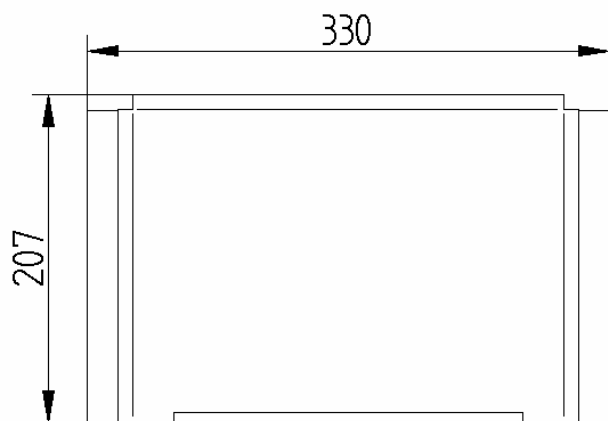

MICROS & MINOS

PRODUCT CODE
MICAC 109