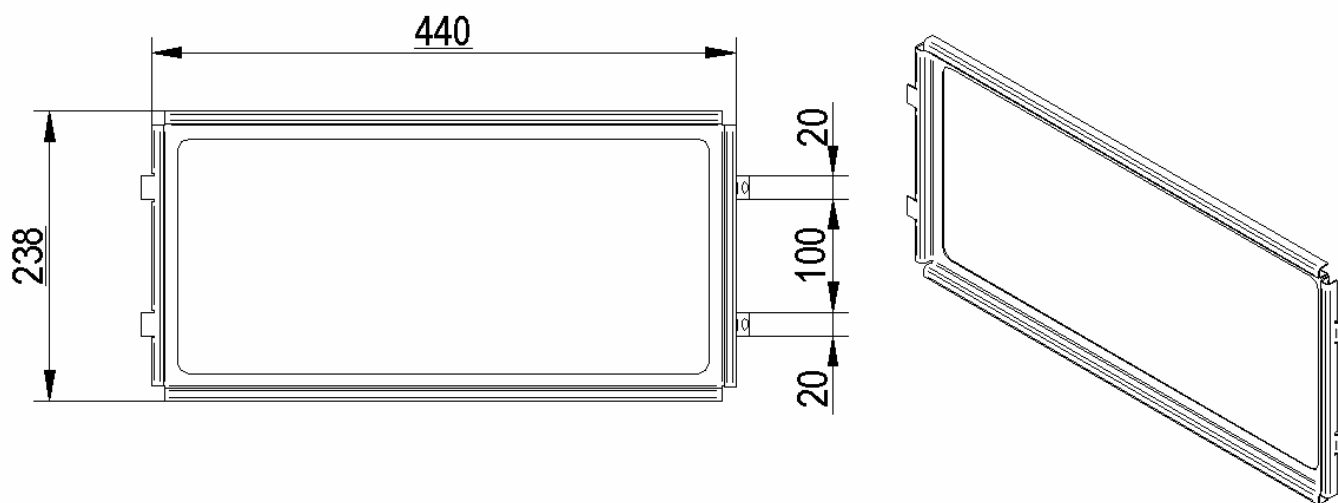

PRODUCT CODE
PHE88034

PHOENIX GLASS RETAINER 1995—PRESENT
ROPE SIZE 13mm x 1.6 METRES

PRODUCT CODE
PHE90034

MICROS GLASS RETAINER 1995- PRESENT
ROPE SIZE 16mm x 1.4 METRES

PRODUCT CODE
MIC 95034

MICROS & RAD GLASS RETAINER 1991-1994
ROPE SIZE 13mm x 1.3 METRES