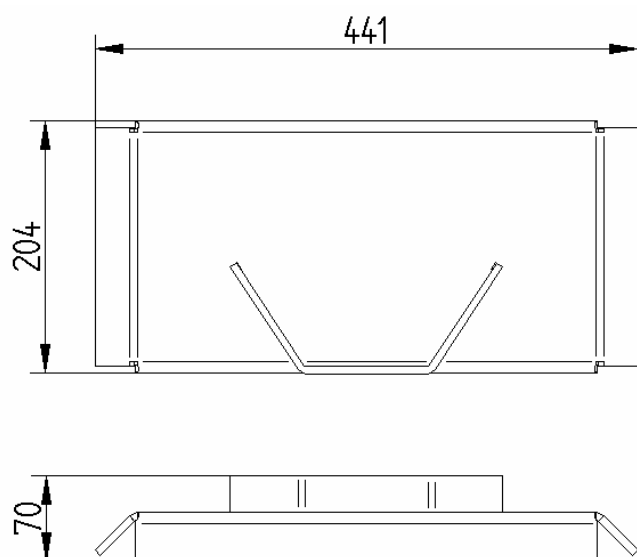

PEGASUS F/S C/A BAFFLE

PRODUCT CODE
PFSAC 109