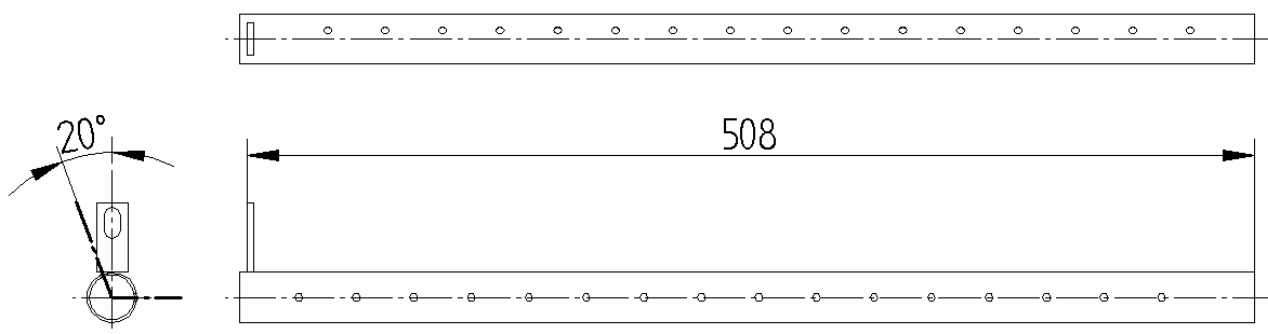

PRODUCT CODE
ATNC AC138

2 ROWS OF HOLES

HESTIA MULTI FUEL REAR

PRODUCT CODE
HMFAC136

26 x 4.5mm DIA holes

HESTIA CLEAN AIR / MULTIFUEL FRONT

PRODUCT CODE
HBA AC138

2 ROWS OF HOLES