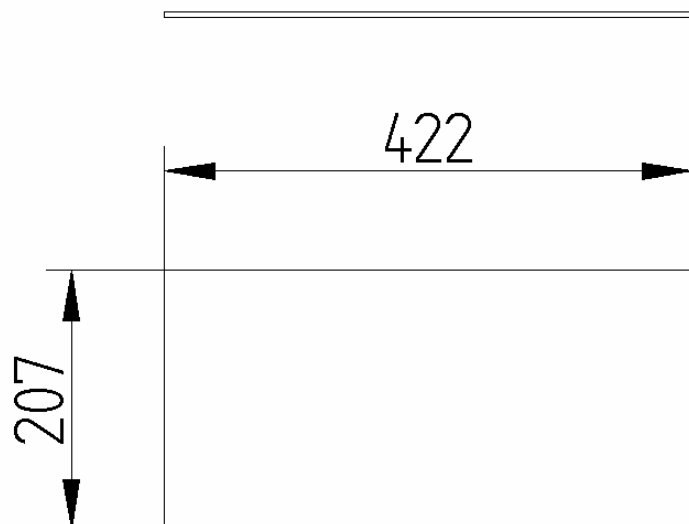

PEGASUS 1989 DOOR GLASS

PRODUCT CODE
PFS89204