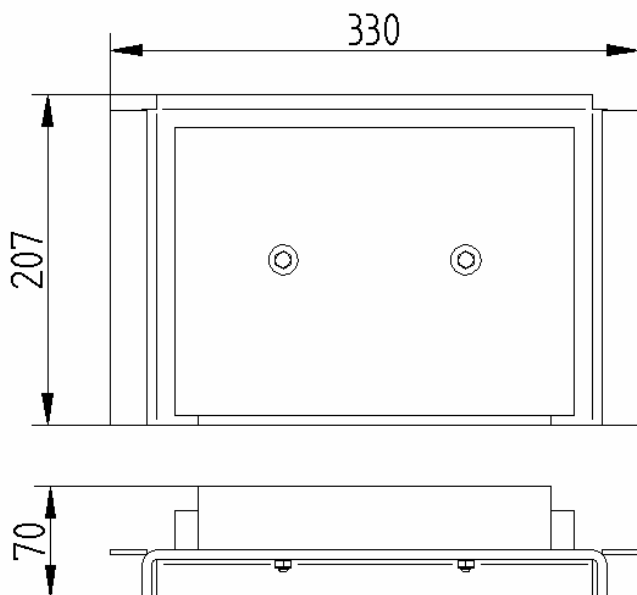

MICROS CLEAN AIR BAFFLE

PRODUCT CODE
MCA AC109