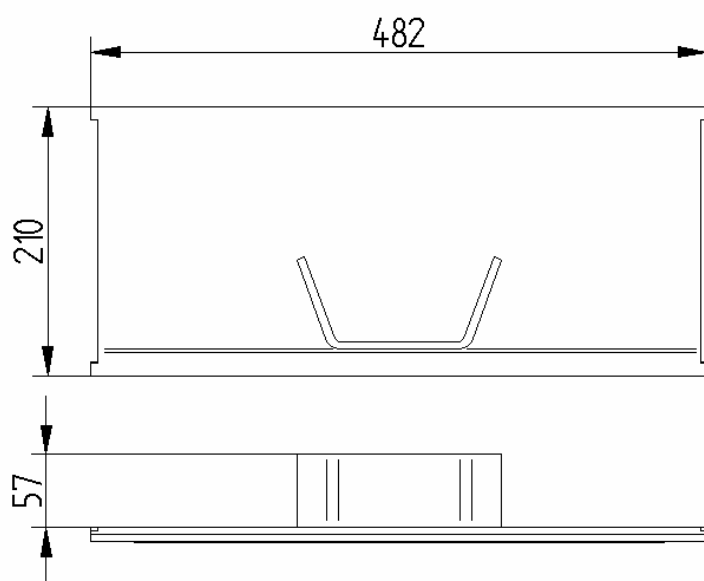

PRODUCT CODE
PFSAC 92109

PEGASUS F/S BAFFLE