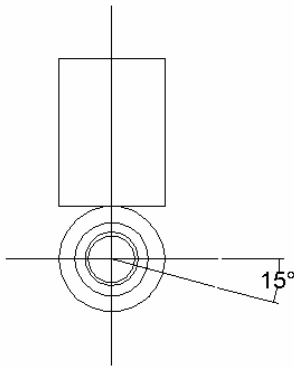

MICROS 1991

PRODUCT CODE
MIC AC91138

13 x 4.5mm DIA holes

MICROS 1992

PRODUCT CODE
MIC AC92138

13 x 4.5mm DIA holes

428

PEGASUS CLEAN AIR F/S AND I/B REAR