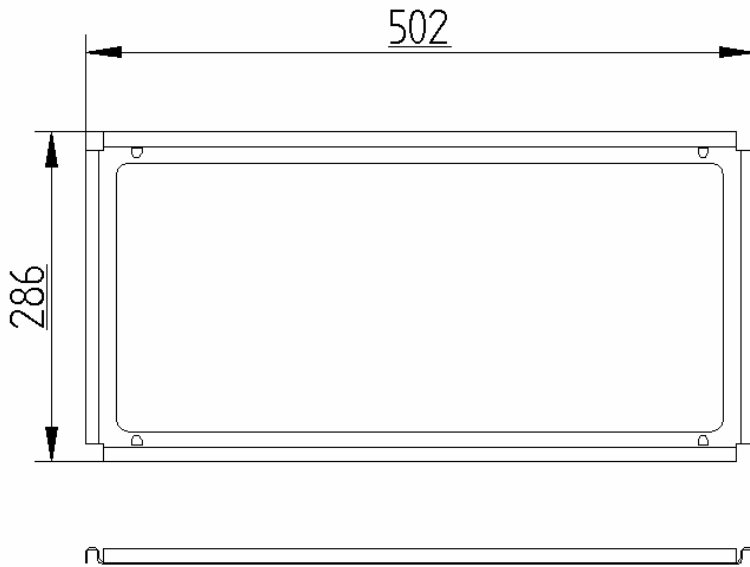

PHOENIX GLASS RETAINER 1988—1989
ROPE SIZE 13mm x 1.6 METRES

PRODUCT CODE
PHE88034

PHOENIX GLASS RETAINER 1995—PRESENT
ROPE SIZE 13mm x 1.6 METRES

PRODUCT CODE
PHE90034