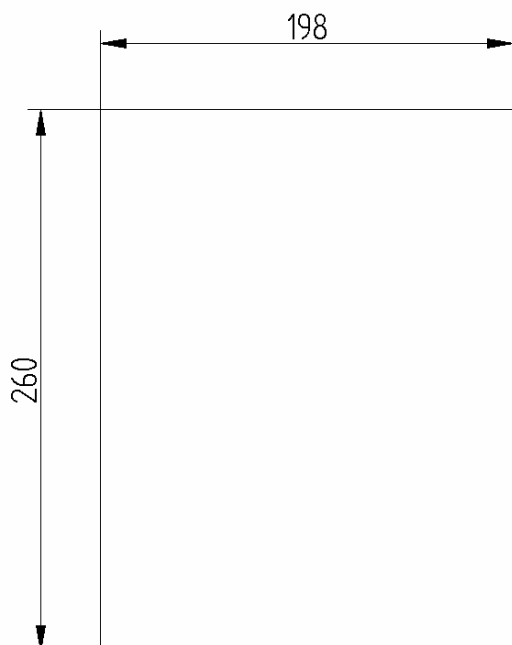

DOOR GLASS

APOLLO DOOR GLASS

PRODUCT CODE
APL 00204