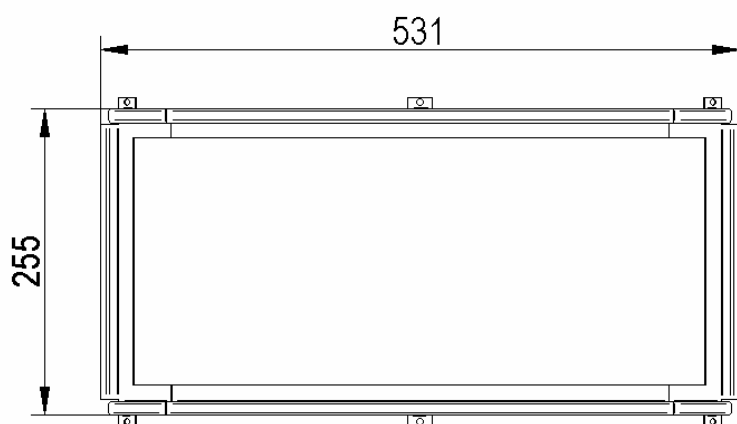

ATLANTA GLASS RETAINER—1999—PRESENT
ROPE SIZE 16mm X 1.7 METRES

PRODUCT CODE
ATN99034