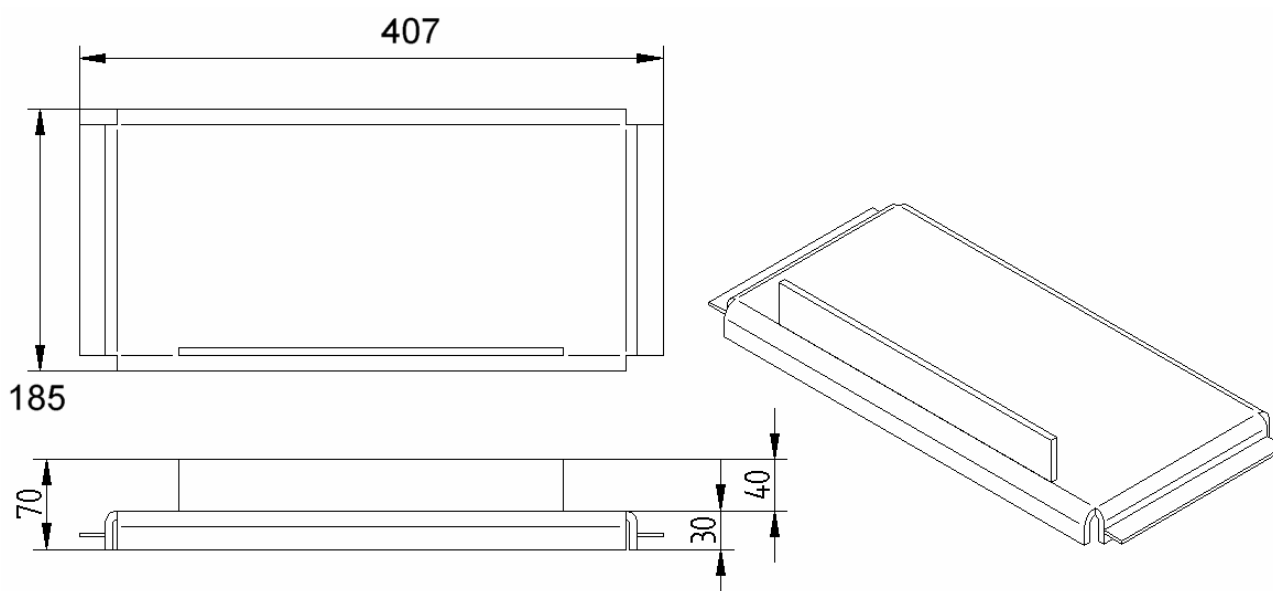

MICROS FREESTANDER 1993

PRODUCT CODE
MICAC 93109