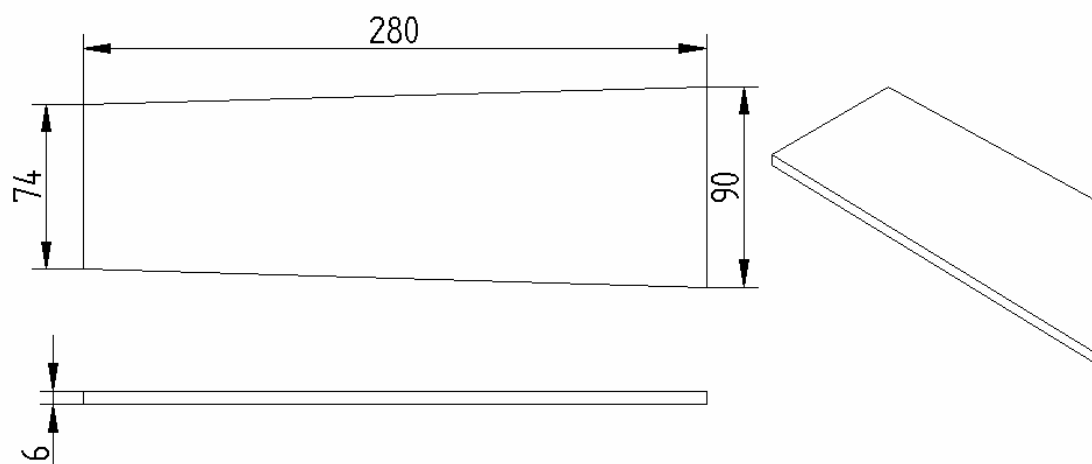

APOLLO BAFFLE

PRODUCT CODE
APL 93109

RRP INCL