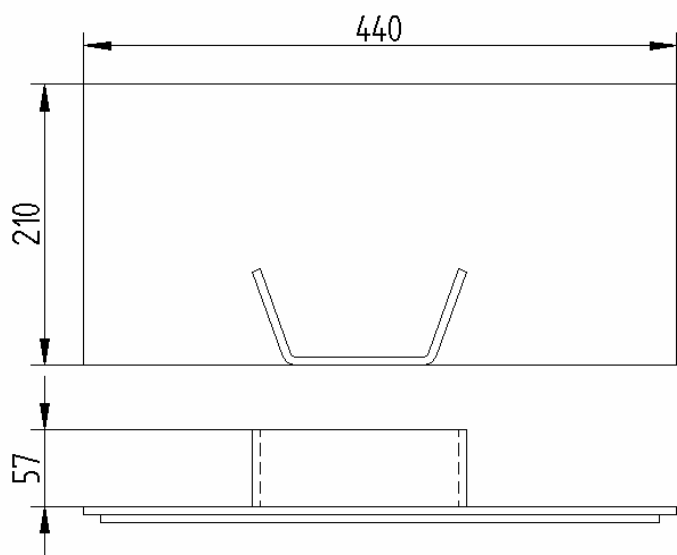

PEGASUS BAFFLE F/S

PRODUCT CODE
PFSAC 91109