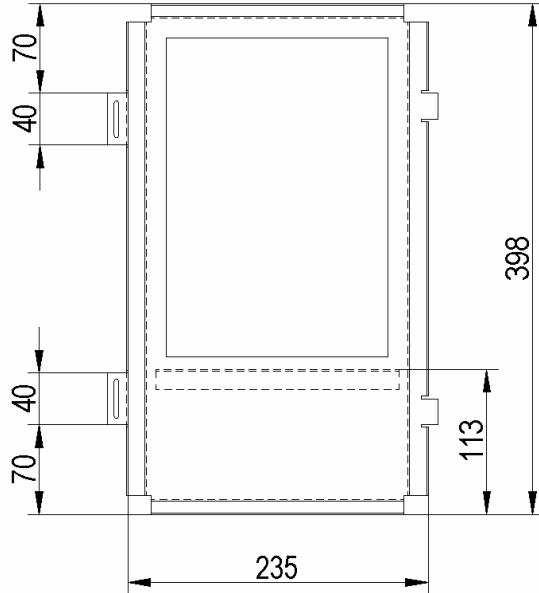

X = No Unit For Year Of Manufacture

GLASS RETAINERS

APOLLO GLASS RETAINER—PRE 1991
ROPE SIZE 13mm X 1.3 METRES

PRODUCT CODE
APL 90034

APOLLO GLASS RETAINER 1991 TO CURRENT
ROPE SIZE 13mm X 1.3 METRES

PRODUCT CODE
APL 91034