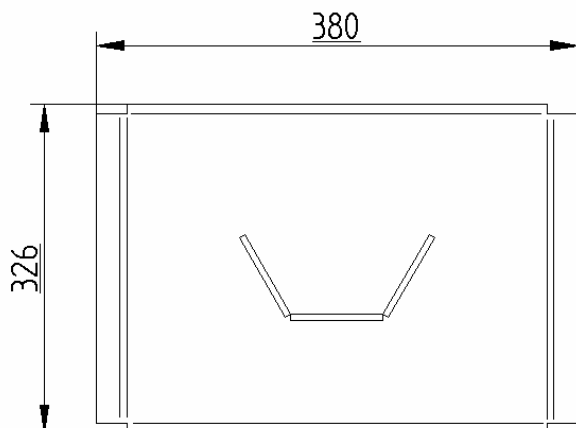

BAFFLES

ATLANTA INBUILT BAFFLE

PRODUCT CODE
AIB AC109

RRP INCL