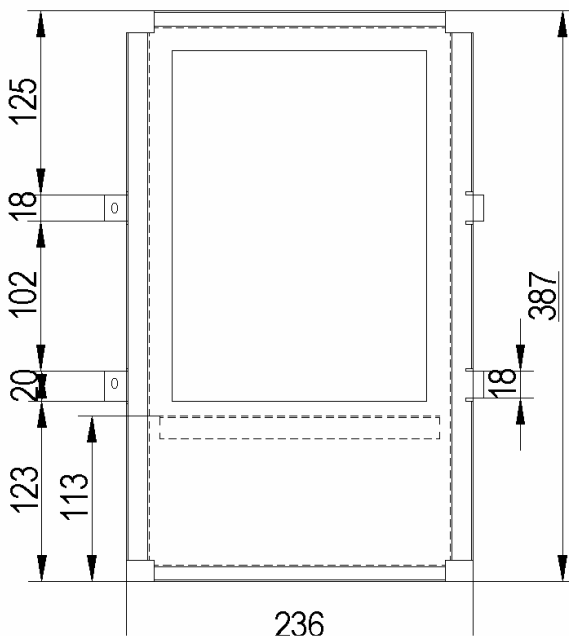

X = No Unit For Year Of Manufacture

GLASS RETAINERS

APOLLO GLASS RETAINER—PRE 1991
ROPE SIZE 13mm X 1.3 METRES

PRODUCT CODE
APL 90034

APOLLO GLASS RETAINER 1991 TO CURRENT
ROPE SIZE 13mm X 1.3 METRES

PRODUCT CODE
APL 91034

ATLANTA GLASS RETAINER—1999—PRESENT
ROPE SIZE 16mm X 1.7 METRES

PRODUCT CODE
ATN99034

PEGASUS GLASS RETAINER—1989
DOOR ROPE SIZE 13mm X 1.5 METRE

PRODUCT CODE
PFS 89034

Note – Glass retainer is supplied without 4 mounting holes as shown. This is due to variations in door bolt locations throughout the years.