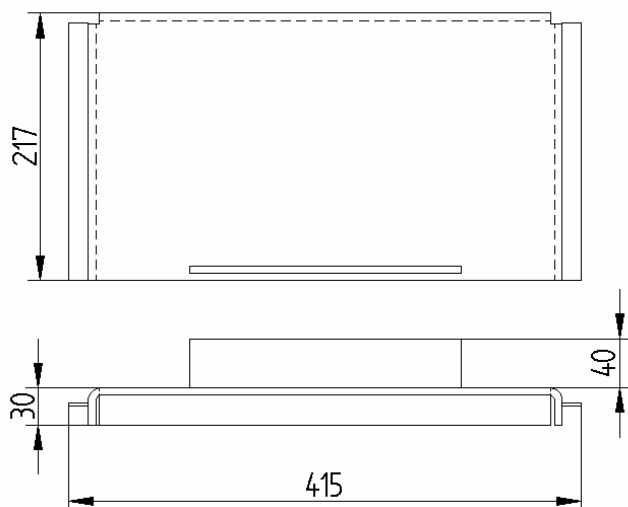

MICROS RADIANT BAFFLE

PRODUCT CODE
MRD 91109