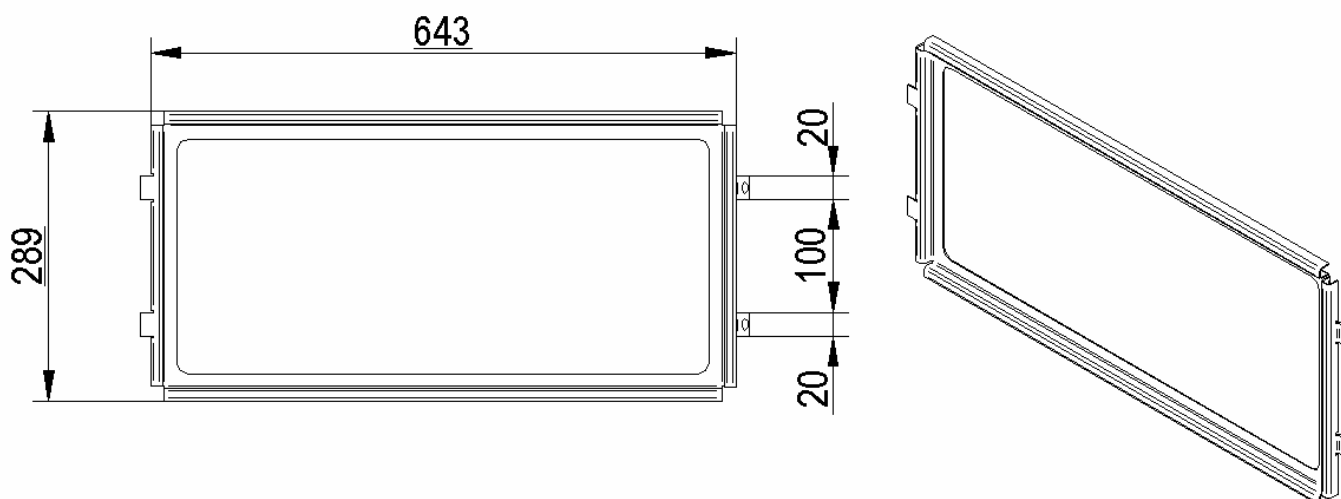

TITAN GLASS RETAINER 1995—1999
ROPE SIZE 16mm x 1.9 METRES

PRODUCT CODE
TIT 95034