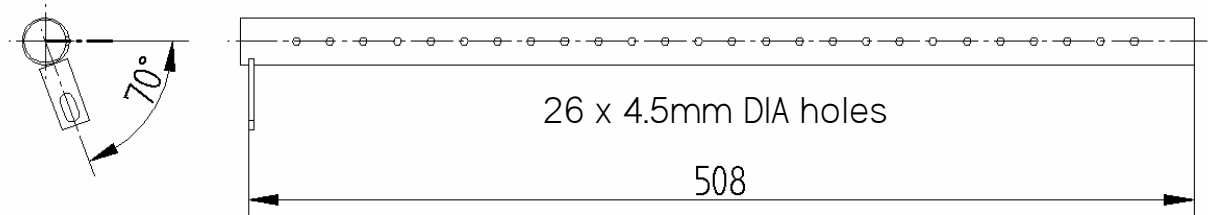

PEGASUS CLEAN AIR F/S AND I/B REAR

PRODUCT CODE
PCA AC136