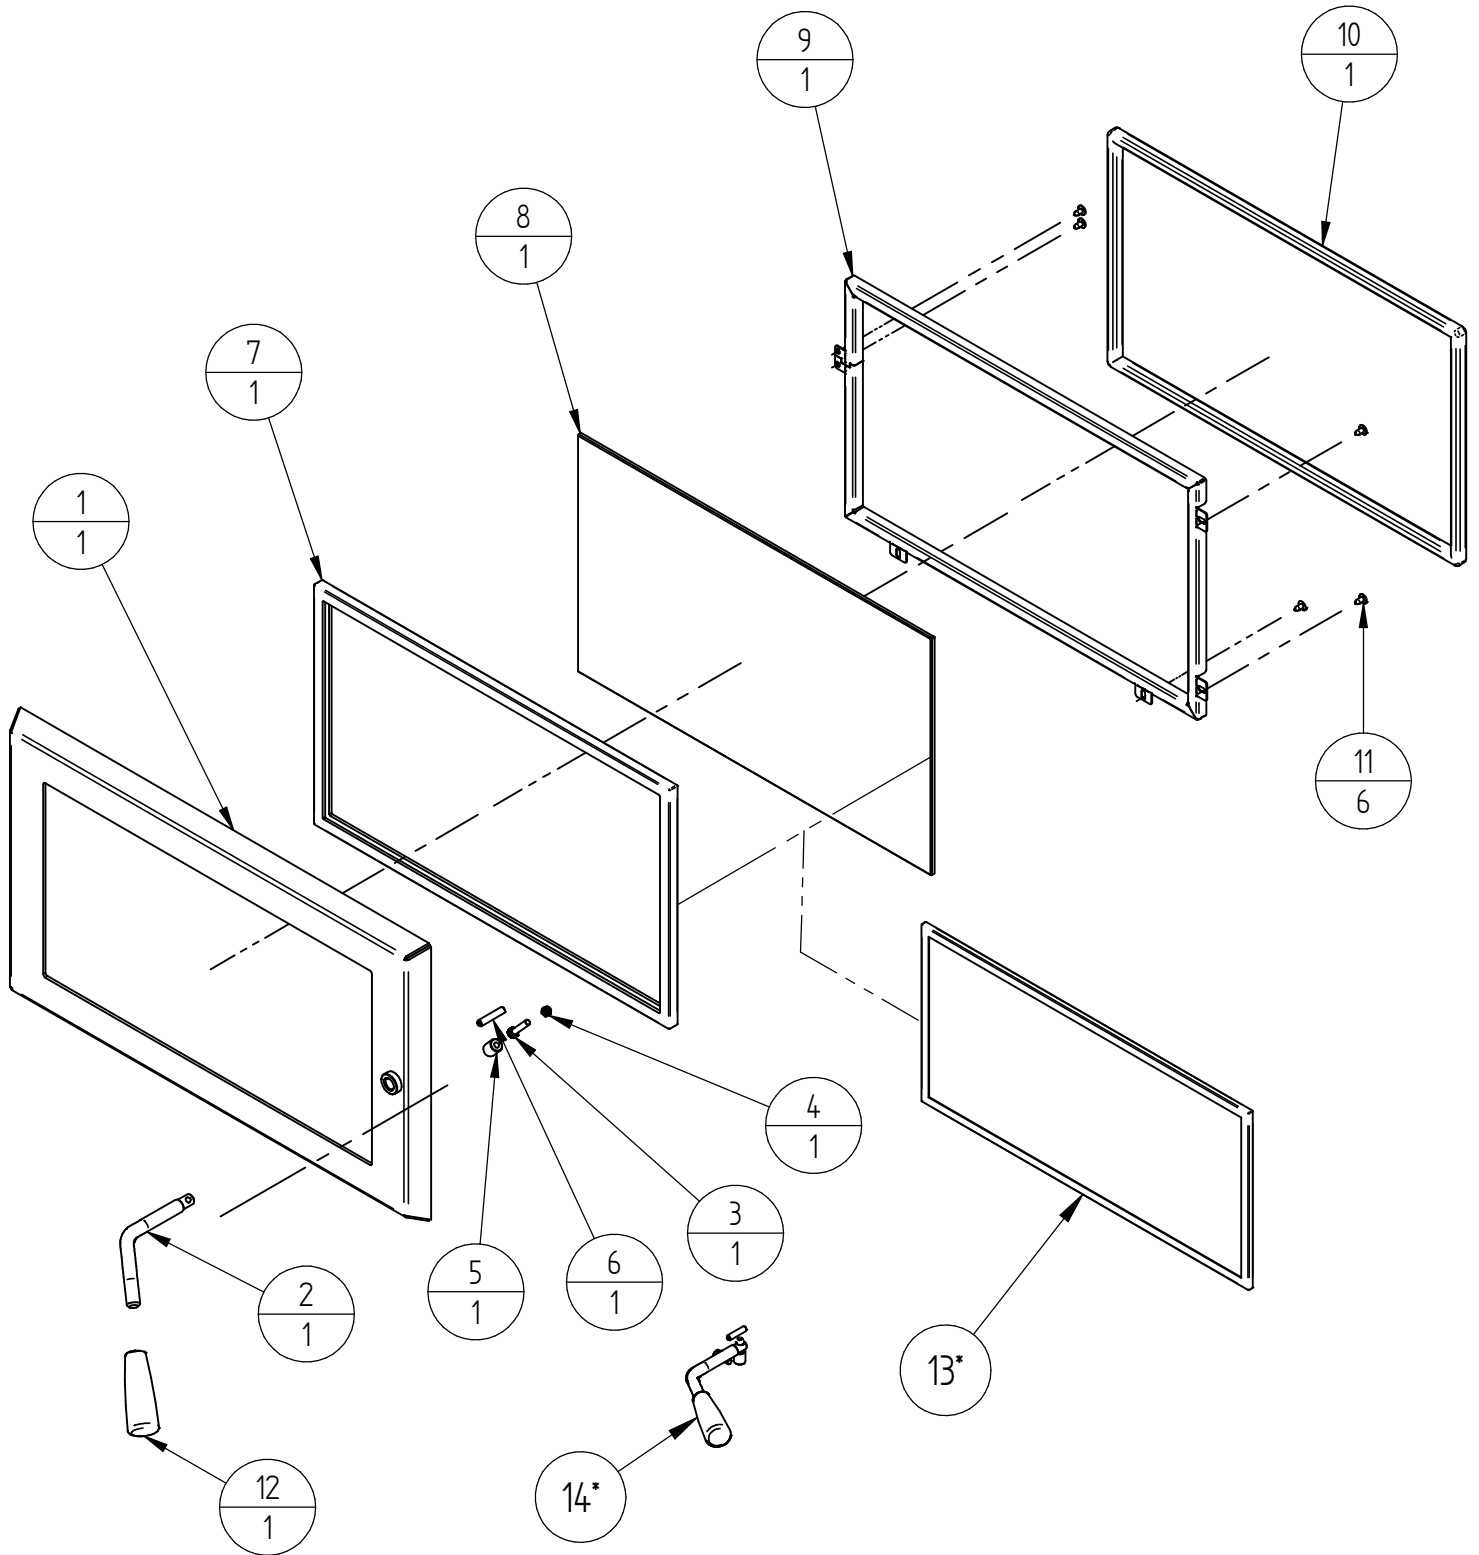

When ordering PLEASE QUOTE PART ID, MODEL Number & DESCRIPTIONS, NOT ITEM Number
determining left hand side from viewing position

Item Number	Part ID	992944 (Model)	Title	Quantity
4	992176		R3000 DOOR COMPLETE ASSY	1
11	523019		WASHER; FLAT 5/16"X5/8"X18G ZP	6
13	521077		SCREW; M6X40 HEX ZP	4
19	521057		SCREW; M6X25 HEX ST	2
27	992229	V02	R3000 ASHLIP BADGE ASSEMBLY	1
28	992241	V02	R3000WS SIDE PANEL R/H	1
29	992226	V02	R3000 REAR PANEL	1
31	992240	V02	R3000WS SIDE PANEL L/H	1
32	992248		R3000 BOTTOM HEAT SHIELD ASSY	1
33	521045		SCREW; M6X10 PAN POZI BLK	4
34	521645		SCREW; S/T 8GX1/2" MUSH FLANGE POZI BLK	24
40	992245		R3000WS BASE PANEL ASSY	1
41	992243		R3000WS INNER SIDE PANEL	2
42	992242		R3000WS REAR PANEL	1
44	992247	V02	R3000 WS BOTTOM HEAT SHIELD	1
49	521061		SCREW; M6X50 HEX ZP	2

When ordering PLEASE QUOTE PART ID, MODEL Number & DESCRIPTIONS, NOT ITEM Number
determining left hand side from viewing position

AIRSLIDE, BAFFLE, BRICKS AND FIREBOX

When ordering PLEASE QUOTE PART ID, MODEL Number & DESCRIPTIONS, NOT ITEM Number
determining left hand side from viewing position

When ordering PLEASE QUOTE PART ID, MODEL Number & DESCRIPTIONS, NOT ITEM Number
determining left hand side from viewing position

DOOR ASSEMBLY

When ordering PLEASE QUOTE PART ID, MODEL Number & DESCRIPTIONS, NOT ITEM Number
determining left hand side from viewing position