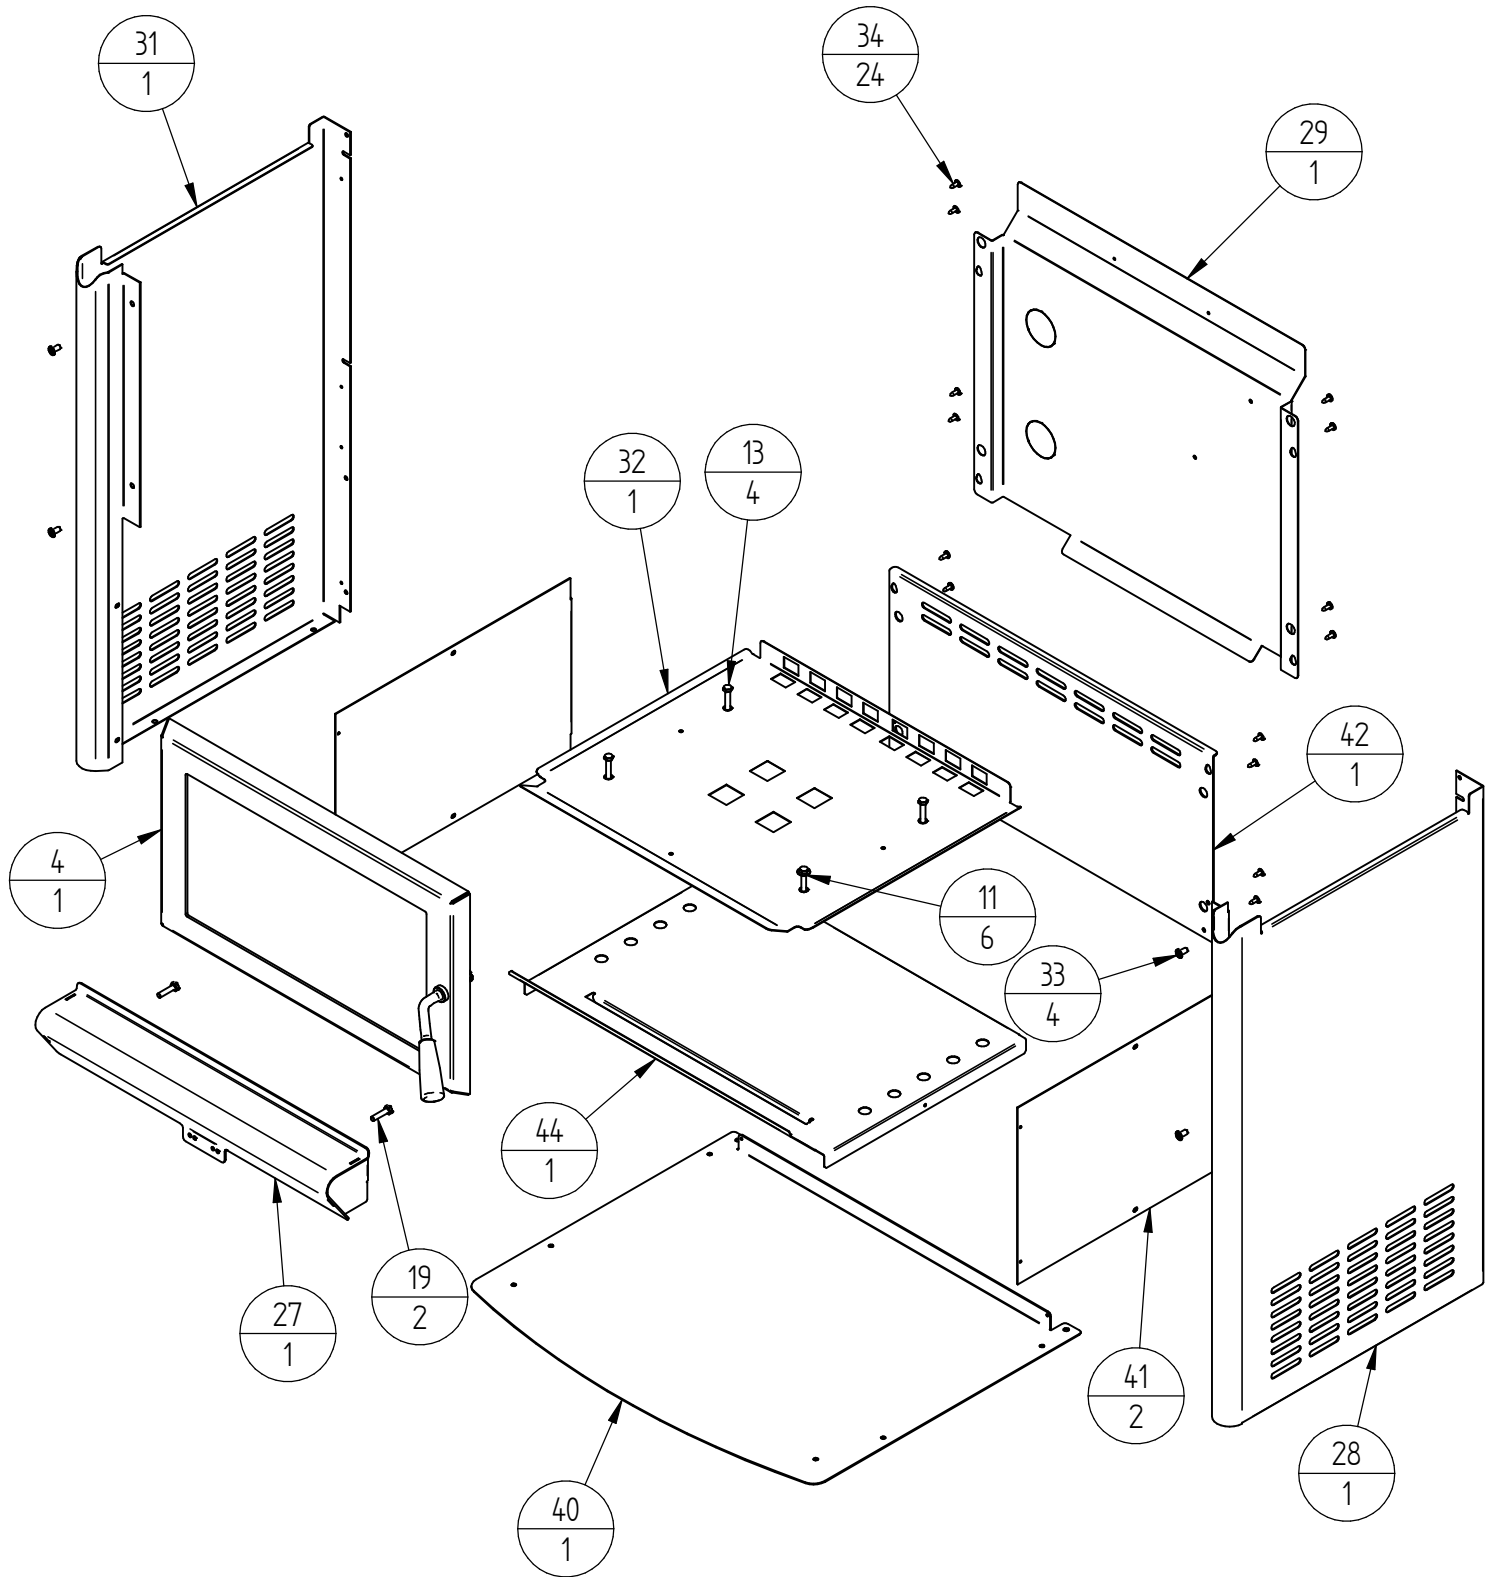

When ordering PLEASE QUOTE PART ID, MODEL Number & DESCRIPTIONS, NOT ITEM Number
determining left hand side from viewing position

Item Number	Part ID	992944 (Model)	Title	Quantity
4	992176		R3000 DOOR COMPLETE ASSY	1
11	523019		WASHER; FLAT 5/16"X5/8"X18G ZP	6
13	521077		SCREW; M6X40 HEX ZP	4
19	521057		SCREW; M6X25 HEX ST	2
27	992229	V02	R3000 ASHLIP BADGE ASSEMBLY	1
28	992241	V02	R3000WS SIDE PANEL R/H	1
29	992226	V02	R3000 REAR PANEL	1
31	992240	V02	R3000WS SIDE PANEL L/H	1
32	992248		R3000 BOTTOM HEAT SHIELD ASSY	1
33	521045		SCREW; M6X10 PAN POZI BLK	4
34	521645		SCREW; S/T 8GX1/2" MUSH FLANGE POZI BLK	24
40	992245		R3000WS BASE PANEL ASSY	1
41	992243		R3000WS INNER SIDE PANEL	2
42	992242		R3000WS REAR PANEL	1
44	992247	V02	R3000 WS BOTTOM HEAT SHIELD	1
49	521061		SCREW; M6X50 HEX ZP	2