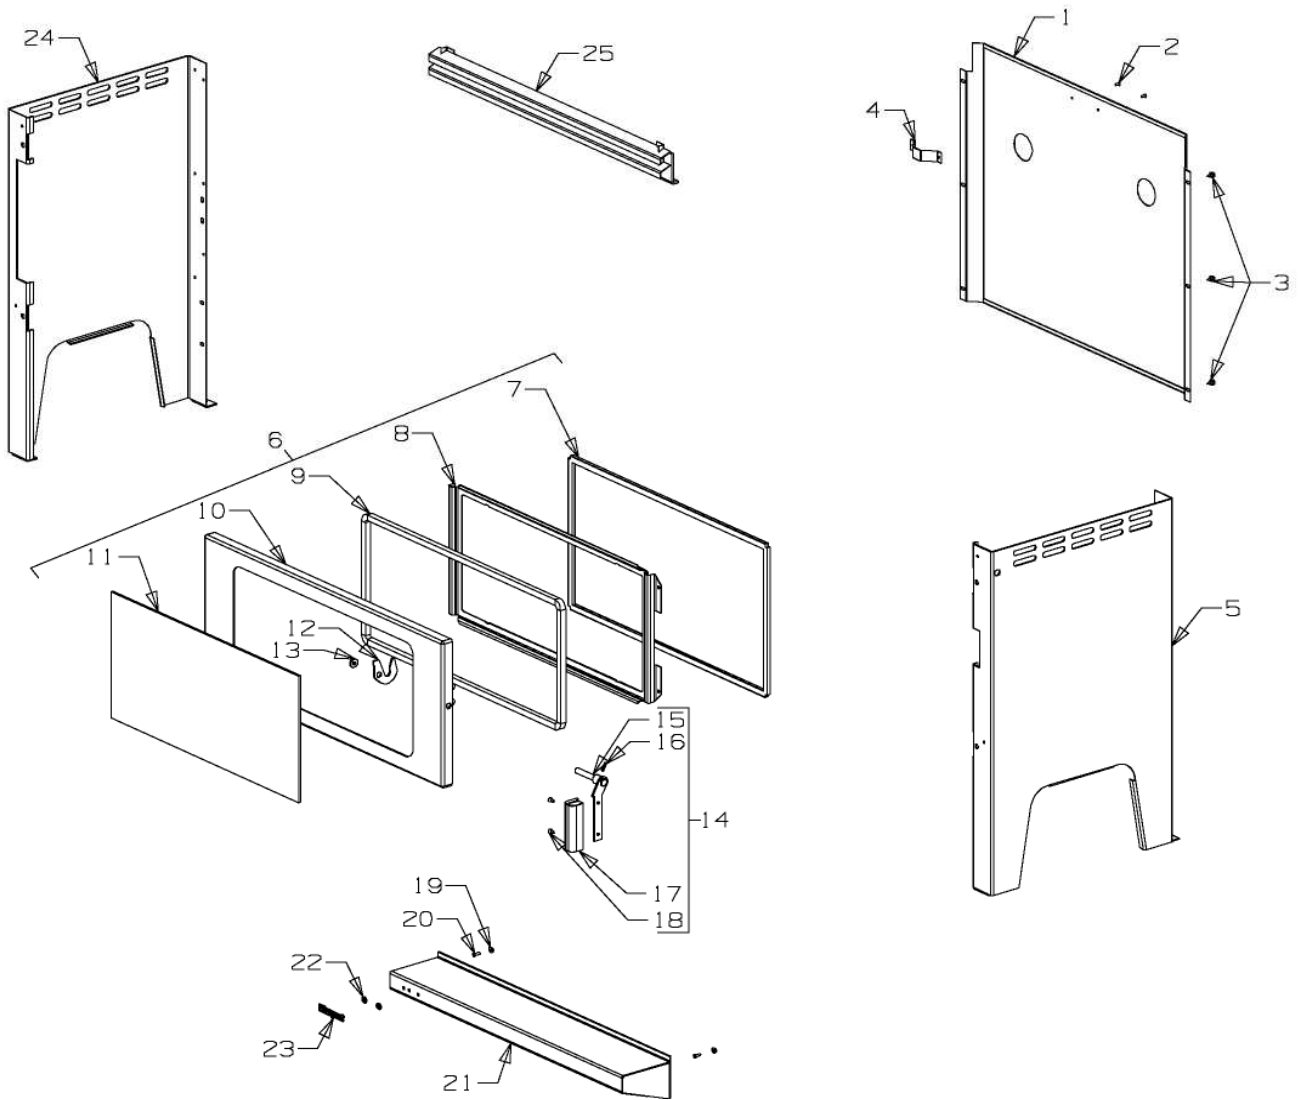

LOGAIRE

TALISMAN 600

Item No	Part No	Description	Qty	Item No	Part No	Description	Qty
1	594579	Panel-Rear	1	14	786772	HandleAssy-Door	
2	503429	Rivet-Pop 3.2 Dia x 4.8	2			(incl. items 13-15)	1
3	503259	Screw; S/T 10 x .4	14	15	986605	• Handle Assy	1
4	594642	Stand Off-Rear Panel	1	16	503006	• Pin-Tension 4 x 16	1
5	594651	Panel-Side, RH - Charcoal	1	17	586161	• Handle-Door	1
6	794017	Door Assy - Charcoal (incl. items 7-15)	1	18	503004	• Screw; CSK No 8 x 5/8"	2
7	786774	• Kit-Seal, Door Glass	1	19	986149	Spacer-FrontPanel	4
8	986485	• Retainer-Glass	1	20	503659	Rivet-Pop 4.0 Dia x 9.0	4
9	700755	• Rope-Fibre, Glass 16 x 2m	1	21	594653	Shelf-Ash - Charcoal (incl. items 22-23)	1
10	994016	• Panel-Door - Charcoal	1	22	503381	• Clip-Starlock, 4 Dia	2
11	786784	• Glass - c/w Seal (incl. item 7 + Glass 5 x 518 x 243)	1	23	587855	• Badge - Gold	1
12	986487	• Latch Assy-Door, 10mm	1	24	594652	Panel-Side, LH - Charcoal	1
13	500374	• Washer-Flat 1/4"	2	25	594576	Grille-Assy - Charcoal	1

Bold Text = Assemblies
Bulleted Text = Items included in Assemblies

When ordering PLEASE QUOTE PART NUMBER & Description, NOT Illustration No.
Determine right or left hand side from standing in viewing position