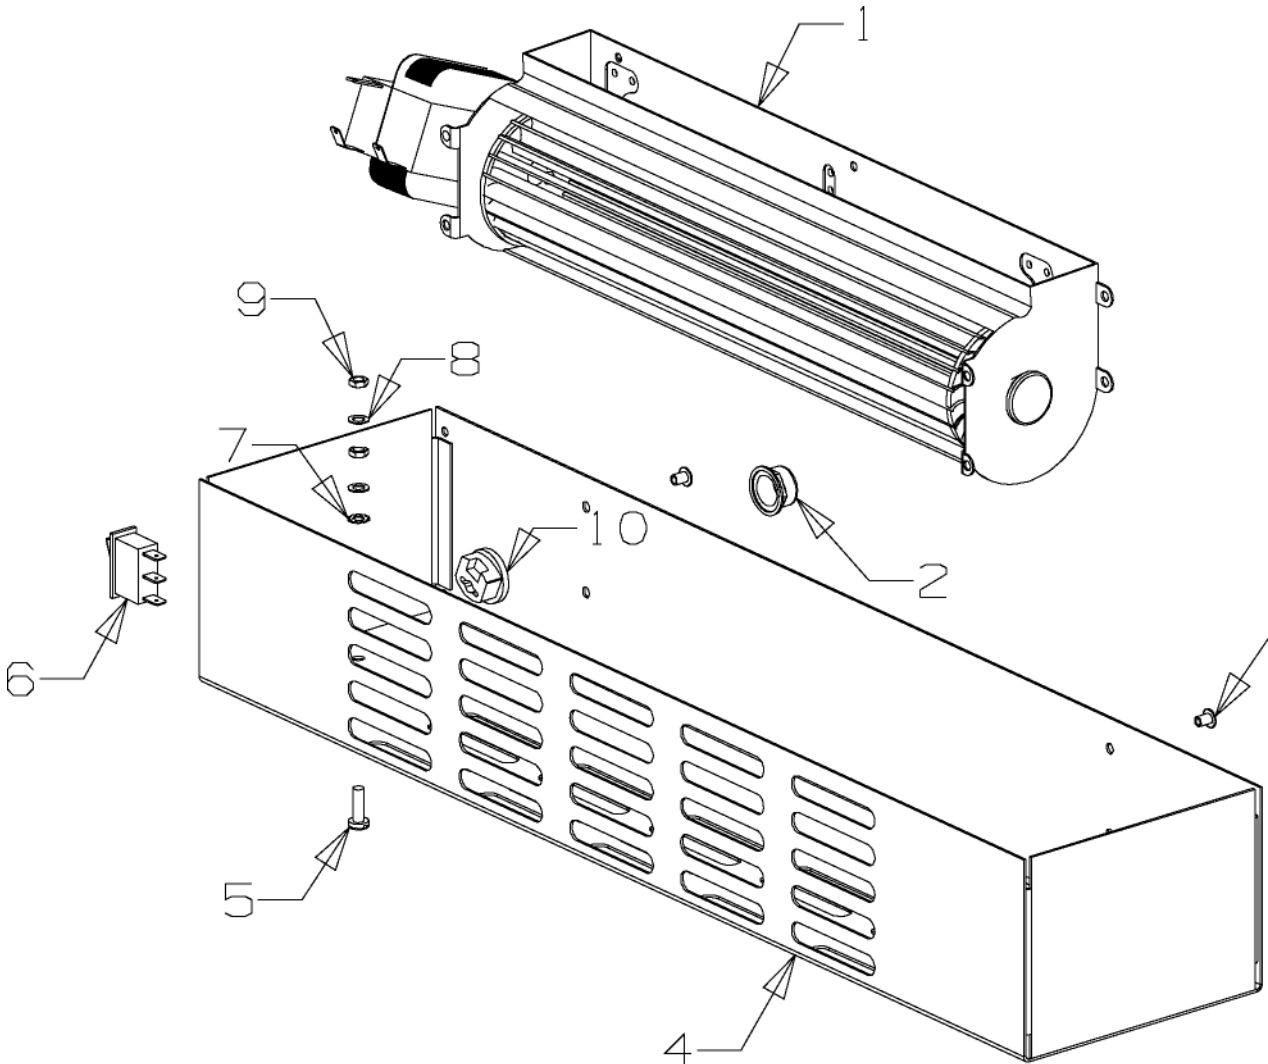

LOGAIRE

TALISMAN 600

Part Number 794665

Item	Part No	Description	Qty	Item	Part No	Description	Qty
1	593147	Fan - 2 Speed	1	8	503106	Washer-Flat, 5mm Brass	2
2	557089	Nut-Cable	1	9	501856	Nut, M5	2
3	503272	Rivet-Pop 4.8 Dia x 4.8	4	10	502068	Clamp-Cable	1
4	994661	Fan Box Assy	1			NOTILLUSTRATED	
5	501580	Screw, Pan M5 x 16	1		588068	Loom-Fan, 3 Pin 75v	1
6	503674	Switch-Fan On/Off/On	1		591321	Insulator-Utilux	2
7	503371	Washer- Fan Disc 5ID x 10OD Ext	1		594666	Lom-Switch, Fan	1

Bold Text = Assemblies
Bulleted Text = Items included in Assemblies