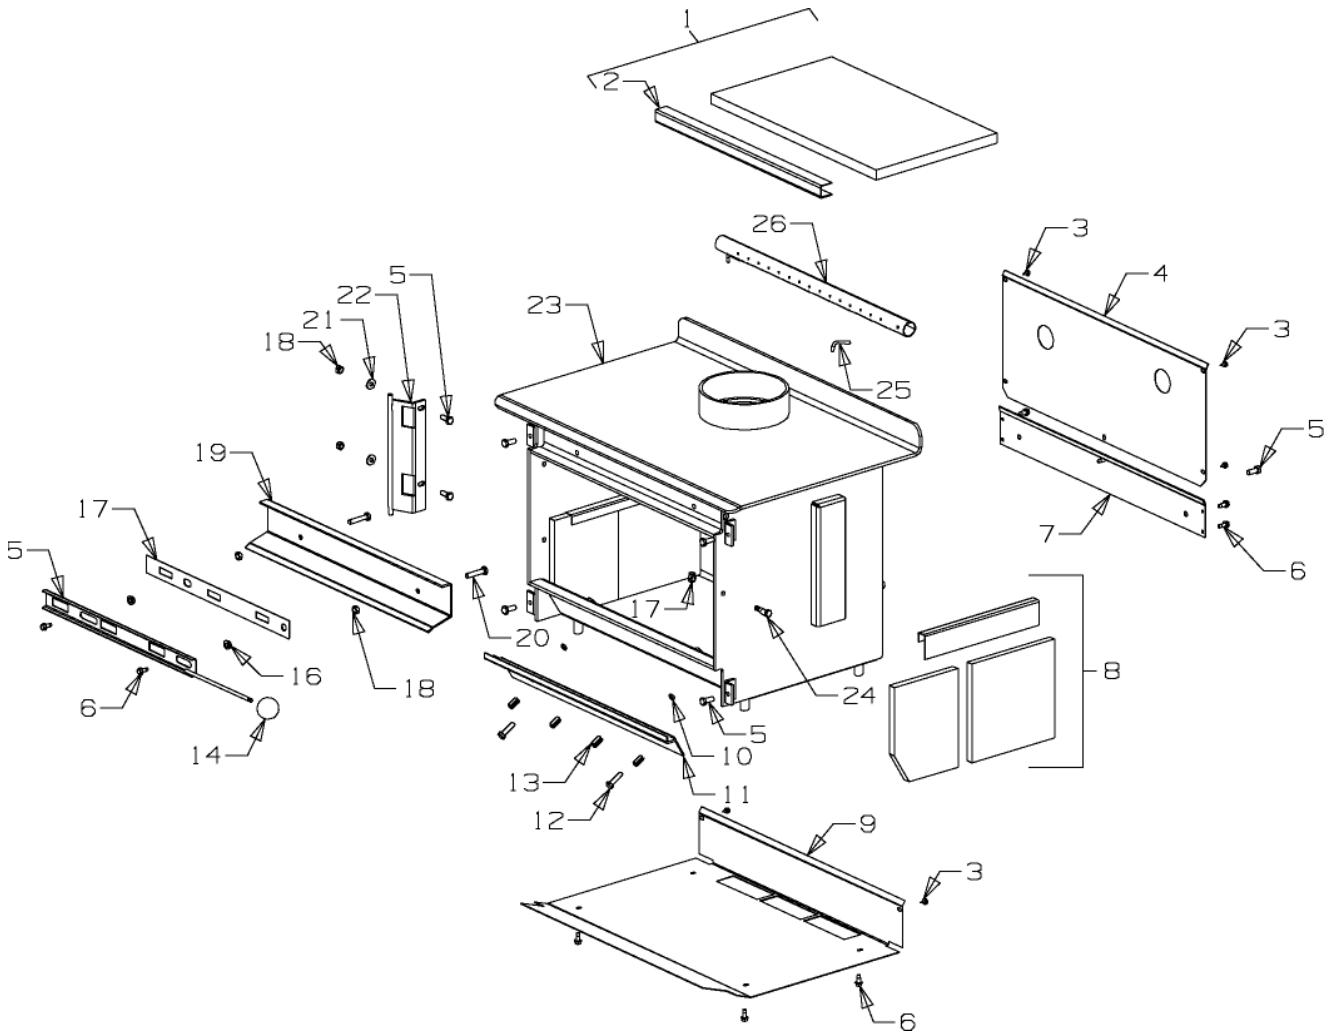

LOGAIRE

TALISMAN 600

Item	Part No	Description	Qty	Item	Part No	Description	Qty
1	794625	Board-Firebox Top Assy 1		15	594564	Slide-Air, Inlet	1
2	993048	• Channel-Reinforcer, Brick	1	16	995091	Spacer-AirSlide	2
3	503259	Screw, S/T 10 x .4	14	17	594650	Plate, Back-Meter	1
4	594578	Heatshield-Rear, Inner	1	18	501602	Nut, M8	13
5	501597	Screw, Set M8 x 20	8	19	987842	Deflector- Primary Air	1
6	501599	Screw; S/T 1/4" x 5/8"	11	20	501843	Screw, Set M8 x 40	4
7	594572	Support-Rail	1	21	501606	Washer, Flat 8 x 19 x 1.6	2
8	794624	Board Assy - 15mm			786664	Hinge Assy	1
9	594571	Heatshield-Bottom	1	23	594615	Firebox Assy-Steel	1
10	501682	Nut, M6		24	587516	Pin-DoorLatch	1
11	594640	Plate-Base Air	1	25	586439	Pin-Retaining, Secondary AirTube	1
12	501685	Screw, Set M8 x 30	2		994580	Tube-SecondaryAir, 49 x 3.5	1
13	594648	Pin,Tension 10 x 20					
14	594636	Knob-AirControl	1				

Bold Text = Assemblies
Bulleted Text = Items included in Assemblies

When ordering PLEASE QUOTE PART NUMBER & Description, NOT Illustration No.
Determine right or left hand side from standing in viewing position