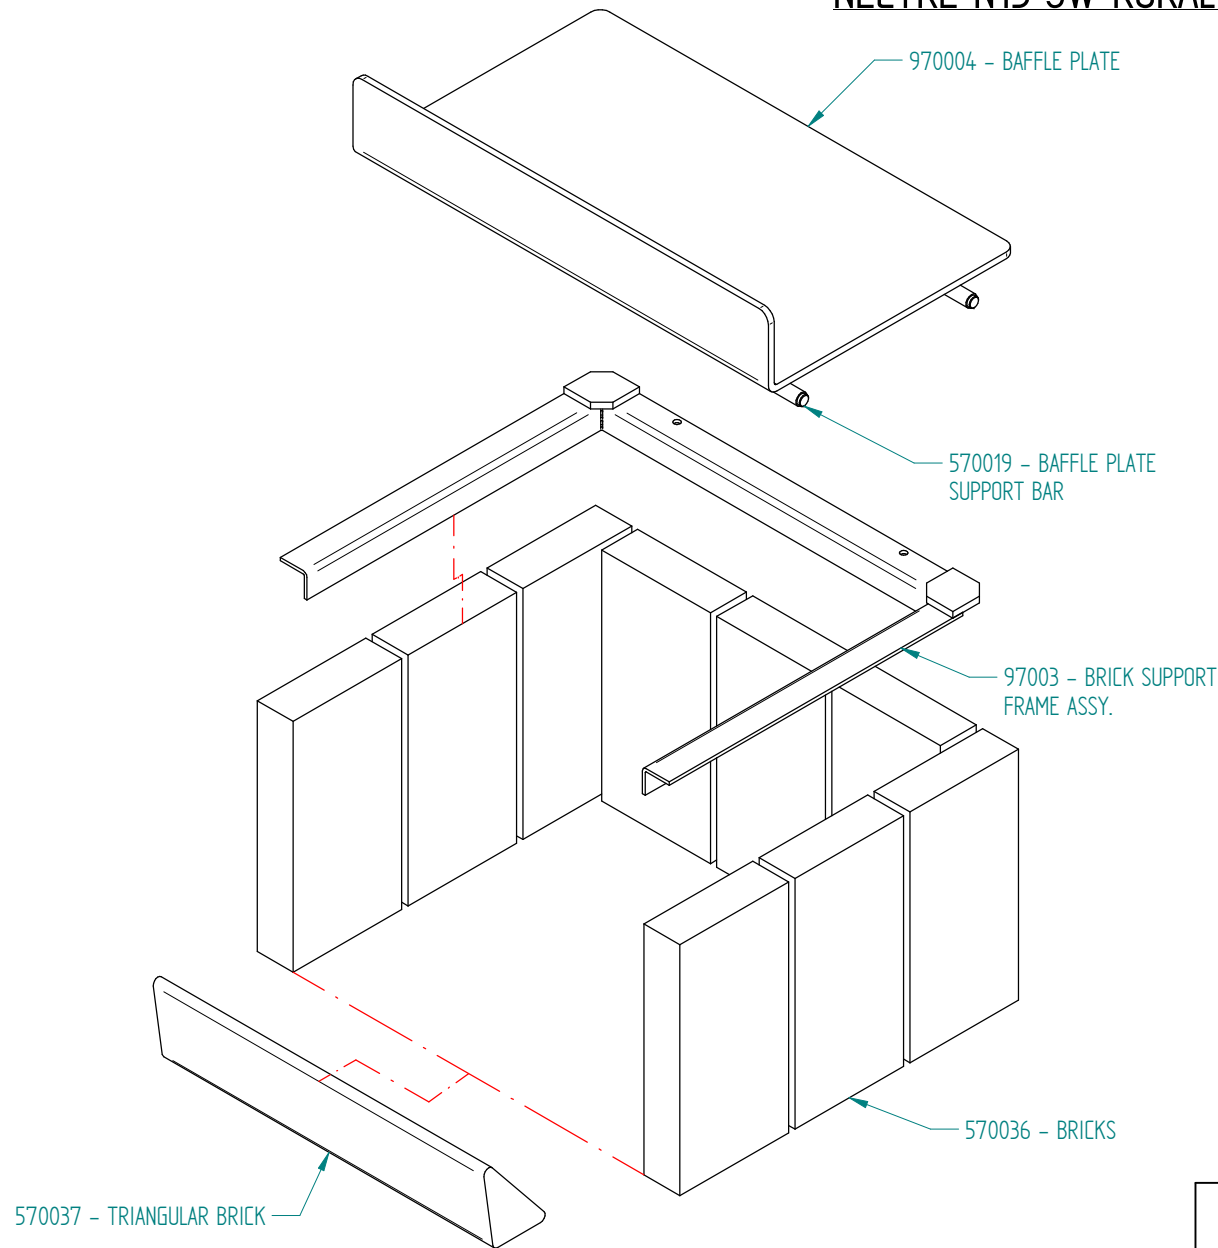

NECTRE N15 SW RURAL BRICK LAYOUT

BRICK & BAFFLE LAYOUT

PART ID: 570049

570036 CERAMIC BRICK X 9/UNIT
3 EACH ON SIDES LH/RH & REAR OF FIREBOX

BRICKS