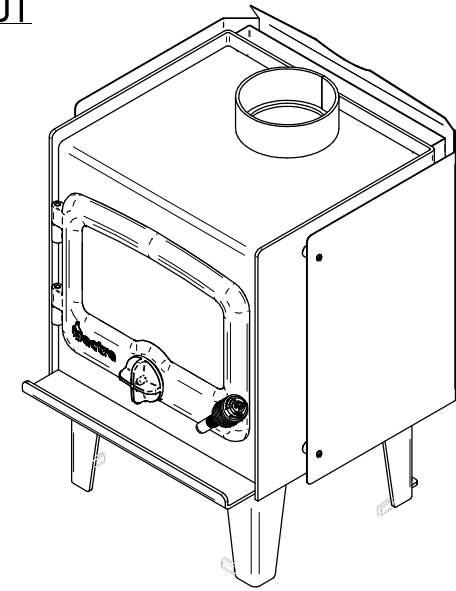

NECTRE N15 SW RURAL BRICK LAYOUT

BRICK & BAFFLE LAYOUT

PART ID: 570049

570036 CERAMIC BRICK X 9/UNIT
3 EACH ON SIDES LH/RH & REAR OF FIREBOX

BRICKS