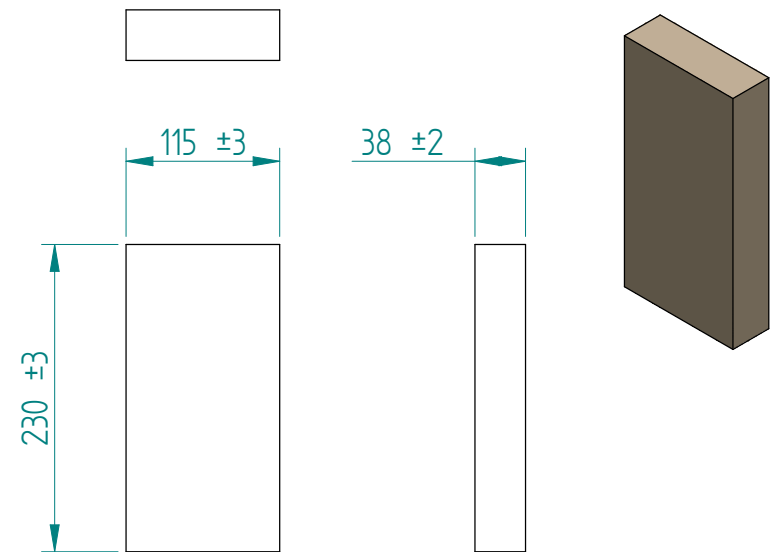

NECTRE N15 SW RURAL BRICK LAYOUT

BRICK & BAFFLE LAYOUT

PART ID: 570049

570036 CERAMIC BRICK X 9/UNIT
3 EACH ON SIDES LH/RH & REAR OF FIREBOX

BRICKS