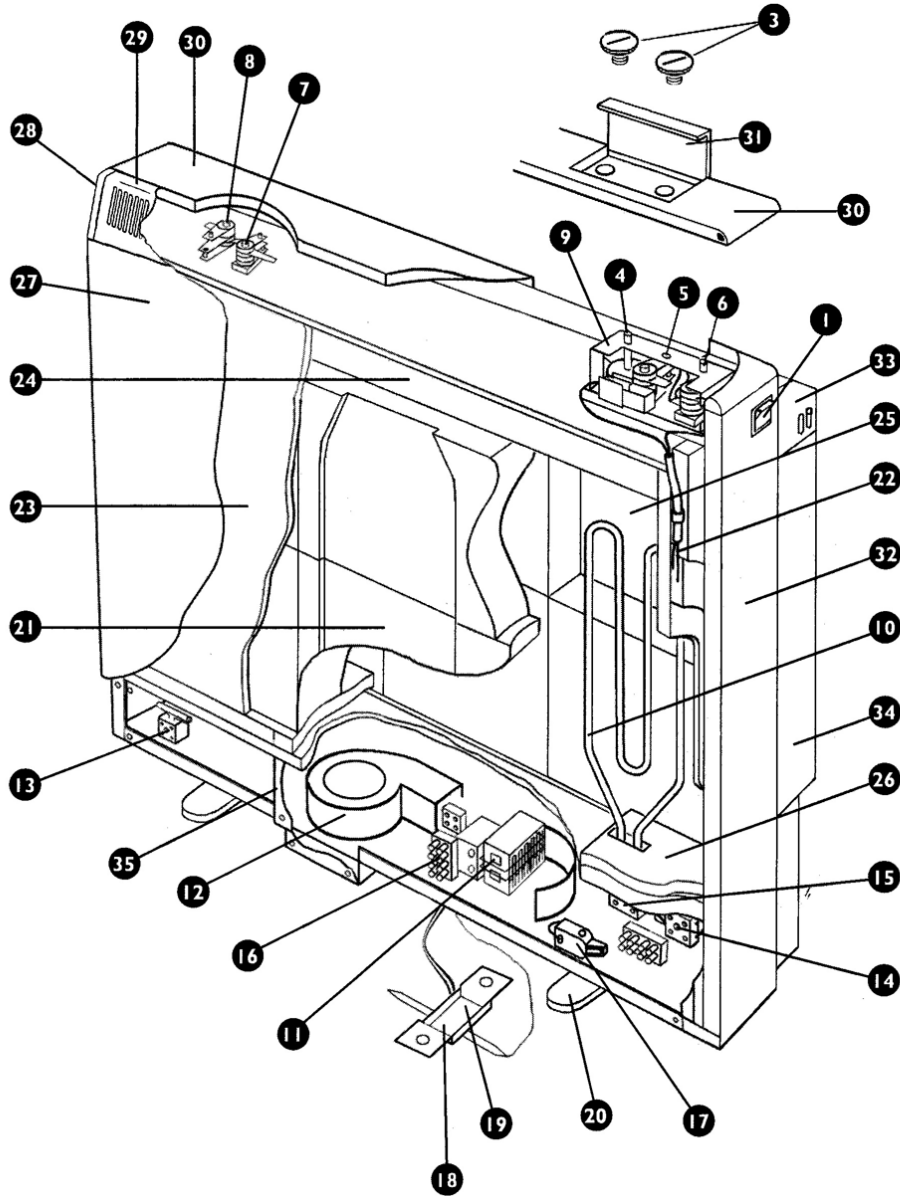

FXL_N

SPARES
LIST

Glen Dimplex Australasia FXL(i) SPARES LIST Series C

1	SWITCH - BOOST SWITCH ILLUMINATED	83083
3	CONTROL KNOB	83056
4	ROOM TEMPERATURE THERMOSTAT (SOPAC)	83338
5	LIMIT THERMOSTAT AND CUT OUT (TSB) FXL18i only	83342
	LIMIT THERMOSTAT AND CUT OUT (TSB) FXL24i only	83341
6	INPUT (TWIN SENSING) THERMOSTAT (INTER)	83101
7	STAT - BOOST THERMOSTAT 1 - 62°C ±3°C GREEN (TSB)	83206
8	STAT - BOOST THERMOSTAT 2 - 35°C ±3°C (TSB)	83207
9	CONTROL MOUNTING BRACKET	87022
10	ELEMENT 850W 240V	83136
11	BOOST ELEMENT 1500W ASSEMBLY	WMF-055S
12	FAN UNIT (REF AUO 73183)	91414
14	MAINS TERMINAL BLOCK	006062/0
15	ELEMENT TERMINAL BLOCK	80281
16	TERMINAL STRIP 10A (NYLON)	86858
17	MAINS CABLE CLAMP	80697S
18	PHIAL CLIP (TWIN SENSING)	80540
19	PHIAL CLIP (ROOM THERMOSTAT)	1/30212/0
20	FEET WILLOW WHITE (PAIR)	83096.7P
21	BRICK	83148D
22	WIRING LOOM FXL18i - WL128	10740
	WIRING LOOM FXL24i - WL127	10741
23	INNER FRONT C/W MICROPORE INSULATION FXL18i	83493S
	INNER FRONT C/W MICROPORE INSULATION FXL24i	83490S
24	INNER TOP INSULATION - MICROPORE FXL18i	83262
	INNER TOP INSULATION - MICROPORE FXL24i	83261
25	INNER BACK INSULATION - MICROPORE FXL18i	83265
	INNER BACK INSULATION - MICROPORE FXL24i	83264
26	INSULATION KIT FXL18i	83583
	INSULATION KIT FXL24i	83584
27	OUTER FRONT PANEL FXL18i WILLOW WHITE	83777.7
	OUTER FRONT PANEL FXL24i WILLOW WHITE	83789.7
28	GRILLE END CAP LH	83346
29	GRILLE FXL18i WILLOW WHITE	83776.7