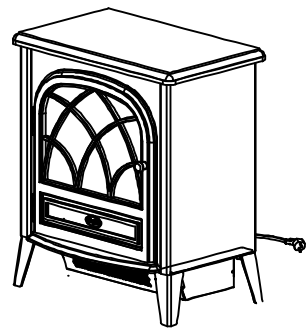

RITZ---new flame effect

49	2/19419/0	Reflector fixing bracket ass'y	反光板总成	1
48	1/61199/1	Base panel	角尺后板	1
47	1/29152/0	Frame panel	火焰板	1
46	Aj65-03	Base panel	底托板	1
45	1/61016/0	Foot mould ding	脚	4
44	1/63444/0 1/63445/0	Blower case fitting bracket L/R	左右风轮支架	2
43	3/21668/0	Chinese element	发热体组合	1
41	3/21822/0	Fuers blower	风轮组合	1
40	1/61212/0	Switch panel	开关板	1
39	1/61202/0	Lamp holder fitting bracket	灯架板	1
38	3/21824/0	E14 Lamp holder	E14 灯座	2
37	3/21825/0	60W 230Vac bulb"GE"	60W灯泡 "GE"	2
36	AJ65-09-01	Log set fitting panel	炭火支架板	1
35	1/29148/0	Fuel effect guideL/R	炭火左右支架	2