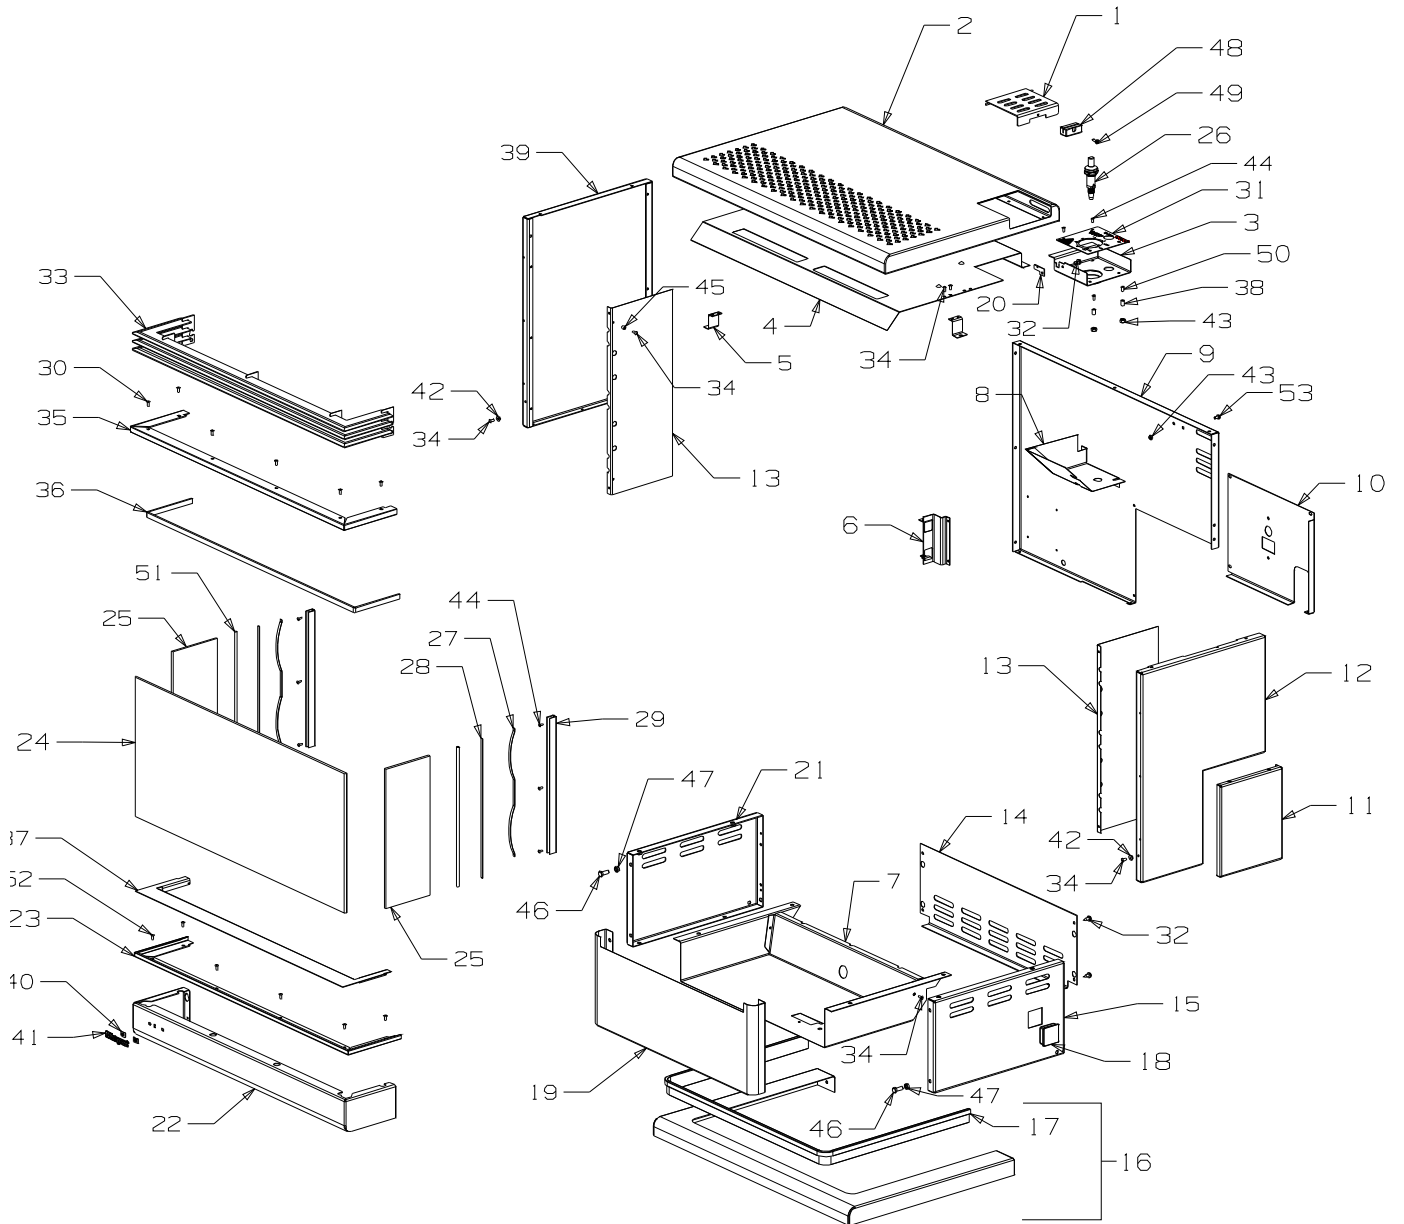

From Serial Number 051860

Item No	Part No	Description	Qty	Item No	Part No	Description	Qty
1	988275	Panel-Lid, Control Valve - Matt Black		19	988202	Panel-Pedestal, Front - Matt Black	1
	988277	Panel-Lid, Control Valve - Forest Green	1		988212	Panel-Pedestal, Front - Forest Green	1
	988276	Panel-Lid, Control Valve - Warm White	1		988222	Panel-Pedestal, Front - Warm White	1
2	988300	Panel-Top - Matt Black	1	20	988435	Catch-Hinge, Lid	1
	988304	Panel-Top - Forest Green	1	21	988203	Panel-Pedestal, LH Side - Matt Black	1
	988302	Panel-Top - Warm White	1		988213	Panel-Pedestal, LH Side - Forest Green	1
3	988058	Panel-Backing, Control - Black	1		988223	Panel-Pedestal, LH Side - Warm White	1
4	988305	Heatshield-Top Panel	1	22	988206	Panel-Front - Matt Black	1
5	988082	Bracket-Mounting, Heatshield	2		988216	Panel-Front - Forest Green	1
6	988313	Bracket-Mounting, Thermostat	1		988226	Panel-Front - Warm White	1
7	988291	Heatshield-Pedestal	1	23	988497	Trim-Glass Retainer, Bottom	1
8	988384	Heatshield, Control Panel	1	24	988001	Glass-G/Fire 5 x 656 x 295	1
9	988209	Panel-Rear - Matt Black	1	25	988002	Glass-G/Fire 5 x 295 x 111	2
	988219	Panel-Rear - Forest Green	1	26	588383	Piezo-Igniter	1
	988229	Panel-Rear - Warm White	1	27	588048	Spring-Glass Retainer	2
10	988295	Panel-Rear Access - Matt Black	1	28	588062	Strip-Backing, Glass Spring	2
	988297	Panel-Rear Access - Forest Green	1	29	988498	Trim-Glass Retainer, Rear	2
	988296	Panel-Rear Access - Warm White	1	30	503009	Screw, S/T 8 x 0.3	6
11	988267	Panel-Access, Control - Matt Black	1	31	588438	Plate-Control Panel	1
	988269	Panel-Access, Control - Forest Green	1	32	503630	Screw, S/T 10 x .04	25
	988268	Panel-Access, Control - Warm White	1	33	788500	Grille-3 Louvre	1
12	988235	Panel-Side, RH - Matt Black	1	34	586167	Rivet, 4.0 Dia x 4.8	16
	988270	Panel-Side, RH - Forest Green	1	35	988490	Trim-Glass Retainer, Top (Gold)	1
	988236	Panel-Side, RH - Warm White	1	36	788511	Tape-Glass, Flat 3 x 10	1
13	988063	Heatshield-Side	2	37	988496	Plate-Cover, Glass	1
14	988204	Panel-Pedestal Back - Matt Black	1	38	988388	Spacer-Control Panel	2
	988214	Panel-Pedestal Back - Forest Green	1	39	988208	Panel-Side, LH - Matt Black	1
	988224	Panel-Pedestal Back - Warm White	1		988218	Panel-Side, LH - Forest Green	1
15	988201	Panel-Pedestal, RH Side - Matt Black	1		988228	Panel-Side, LH - Warm White	1
	988211	Panel-Pedestal, RH Side - Forest Green	1	40	503381	Push Fix, Spire	2
	988221	Panel-Pedestal, RH Side - Warm White	1	41	584581	Badge - Gold	1
16	986264	Foot Assy-Matt Black (Packed)	1	42	986149	Spacer-Front Panel	2
	986416	Foot Assy-Forest Green (Packed)	1	43	503622	Nut, M4 Hex Stainless	4
	986266	Foot Assy-Warm White (Packed)	1	44	503429	Rivet-Pop, 3.2 Dia x 4.8	8
17	986218	Trim-Pedestal Foot, Gold	1	45	986148	Spacer-Grille	2
18	586155	Plug-Switch Hole	1	46	501959	Screw, Set M6 x 12	8
				47	501682	Nut, M6	8
				48	588233	Knob-Cover, Control Valve	1
				49	503004	Screw, Csk No. 8 x 5 /8"	1
				50	503661	Screw, Pan M4 x 20	2
				51	788510	Rope-Glass Fibre, 5.5	1
				52	503627	Rivet, 4.0 Dia	8
				53	503621	Screw, Pan M4 x 8	2
				54	503622	Nut, M4	4
				55	986413	Bracket-Seismic Restraint	1
				56	501815	Screw, Set M6 x 35	4
				57	986792	Bracket-Seismic Restraint	1
				58	503388	Nut-Spire	2
				59	503459	Screw, S/T 12 x 25	2