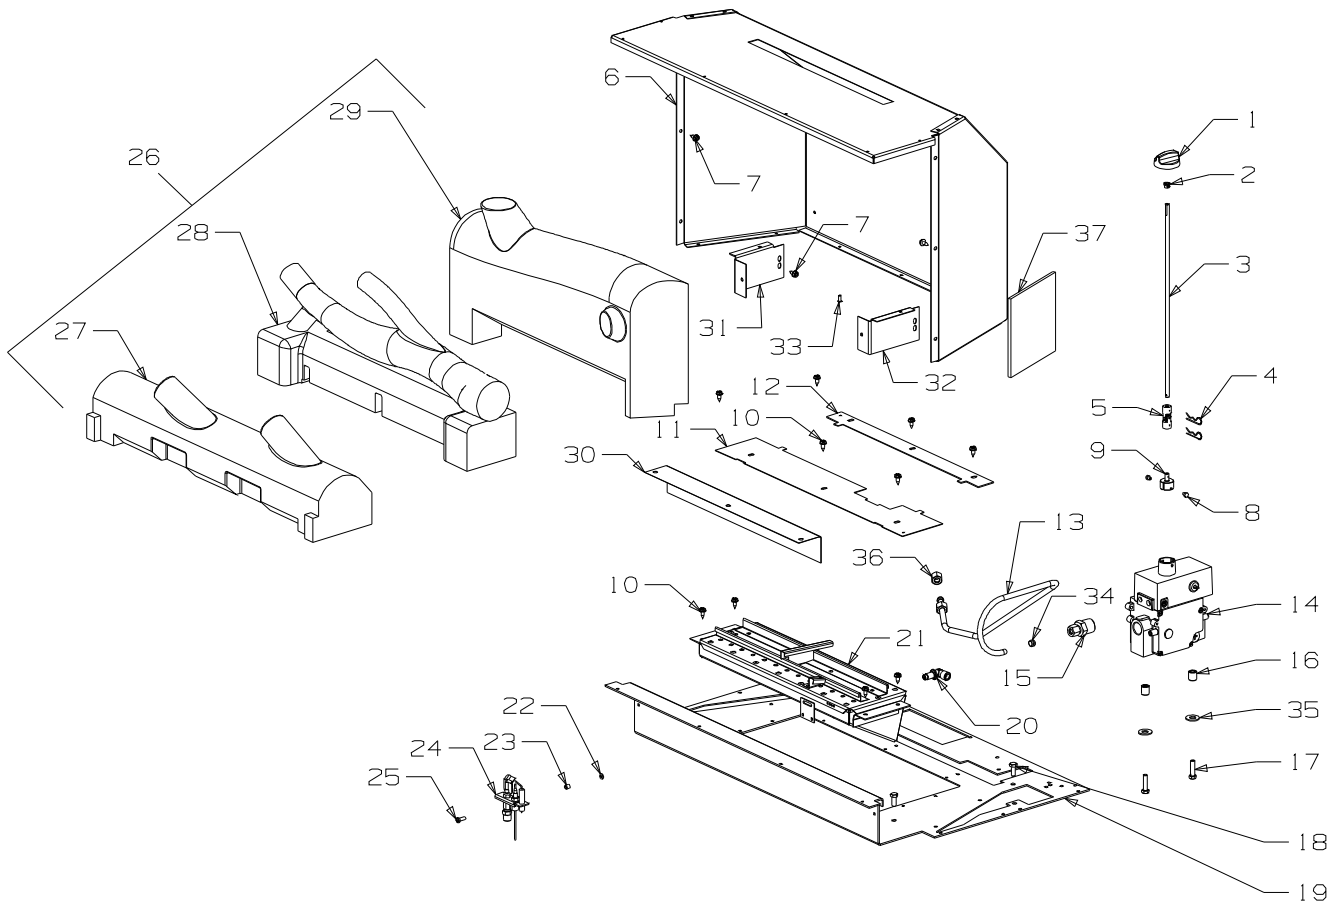

From Serial Number 051860

Item No	Part No	Description	Qty	Item No	Part No	Description	Qty
1	988275	Panel-Lid, Control Valve - Matt Black		19	988202	Panel-Pedestal, Front - Matt Black	1
	988277	Panel-Lid, Control Valve - Forest Green	1		988212	Panel-Pedestal, Front - Forest Green	1
	988276	Panel-Lid, Control Valve - Warm White	1		988222	Panel-Pedestal, Front - Warm White	1
2	988300	Panel-Top - Matt Black	1	20	988435	Catch-Hinge, Lid	1
	988304	Panel-Top - Forest Green	1	21	988203	Panel-Pedestal, LH Side - Matt Black	1
	988302	Panel-Top - Warm White	1		988213	Panel-Pedestal, LH Side - Forest Green	1
3	988058	Panel-Backing, Control - Black	1		988223	Panel-Pedestal, LH Side - Warm White	1
4	988305	Heatshield-Top Panel	1	22	988206	Panel-Front - Matt Black	1
5	988082	Bracket-Mounting, Heatshield	2		988216	Panel-Front - Forest Green	1
6	988313	Bracket-Mounting, Thermostat	1		988226	Panel-Front - Warm White	1
7	988291	Heatshield-Pedestal	1	23	988497	Trim-Glass Retainer, Bottom	1
8	988384	Heatshield, Control Panel	1	24	988001	Glass-G/Fire 5 x 656 x 295	1
9	988209	Panel-Rear - Matt Black	1	25	988002	Glass-G/Fire 5 x 295 x 111	2
	988219	Panel-Rear - Forest Green	1	26	588383	Piezo-Igniter	1
	988229	Panel-Rear - Warm White	1	27	588048	Spring-Glass Retainer	2
10	988295	Panel-Rear Access - Matt Black	1	28	588062	Strip-Backing, Glass Spring	2
	988297	Panel-Rear Access - Forest Green	1	29	988498	Trim-Glass Retainer, Rear	2
	988296	Panel-Rear Access - Warm White	1	30	503009	Screw, S/T 8 x 0.3	6
11	988267	Panel-Access, Control - Matt Black	1	31	588438	Plate-Control Panel	1
	988269	Panel-Access, Control - Forest Green	1	32	503630	Screw, S/T 10 x .04	25
	988268	Panel-Access, Control - Warm White	1	33	788500	Grille-3 Louvre	1
12	988235	Panel-Side, RH - Matt Black	1	34	586167	Rivet, 4.0 Dia x 4.8	16
	988270	Panel-Side, RH - Forest Green	1	35	988490	Trim-Glass Retainer, Top (Gold)	1
	988236	Panel-Side, RH - Warm White	1	36	788511	Tape-Glass, Flat 3 x 10	1
13	988063	Heatshield-Side	2	37	988496	Plate-Cover, Glass	1
14	988204	Panel-Pedestal Back - Matt Black	1	38	988388	Spacer-Control Panel	2
	988214	Panel-Pedestal Back - Forest Green	1	39	988208	Panel-Side, LH - Matt Black	1
	988224	Panel-Pedestal Back - Warm White	1		988218	Panel-Side, LH - Forest Green	1
15	988201	Panel-Pedestal, RH Side - Matt Black	1		988228	Panel-Side, LH - Warm White	1
	988211	Panel-Pedestal, RH Side - Forest Green	1	40	503381	Push Fix, Spire	2
	988221	Panel-Pedestal, RH Side - Warm White	1	41	584581	Badge - Gold	1
16	986264	Foot Assy-Matt Black (Packed)	1	42	986149	Spacer-Front Panel	2
	986416	Foot Assy-Forest Green (Packed)	1	43	503622	Nut, M4 Hex Stainless	4
	986266	Foot Assy-Warm White (Packed)	1	44	503429	Rivet-Pop, 3.2 Dia x 4.8	8
17	986218	Trim-Pedestal Foot, Gold	1	45	986148	Spacer-Grille	2
18	586155	Plug-Switch Hole	1	46	501959	Screw, Set M6 x 12	8
				47	501682	Nut, M6	8
				48	588233	Knob-Cover, Control Valve	1
				49	503004	Screw, Csk No. 8 x 5 /8"	1
				50	503661	Screw, Pan M4 x 20	2
				51	788510	Rope-Glass Fibre, 5.5	1
				52	503627	Rivet, 4.0 Dia	8
				53	503621	Screw, Pan M4 x 8	2
				54	503622	Nut, M4	4
				55	986413	Bracket-Seismic Restraint	1
				56	501815	Screw, Set M6 x 35	4
				57	986792	Bracket-Seismic Restraint	1
				58	503388	Nut-Spire	2
				59	503459	Screw, S/T 12 x 25	2