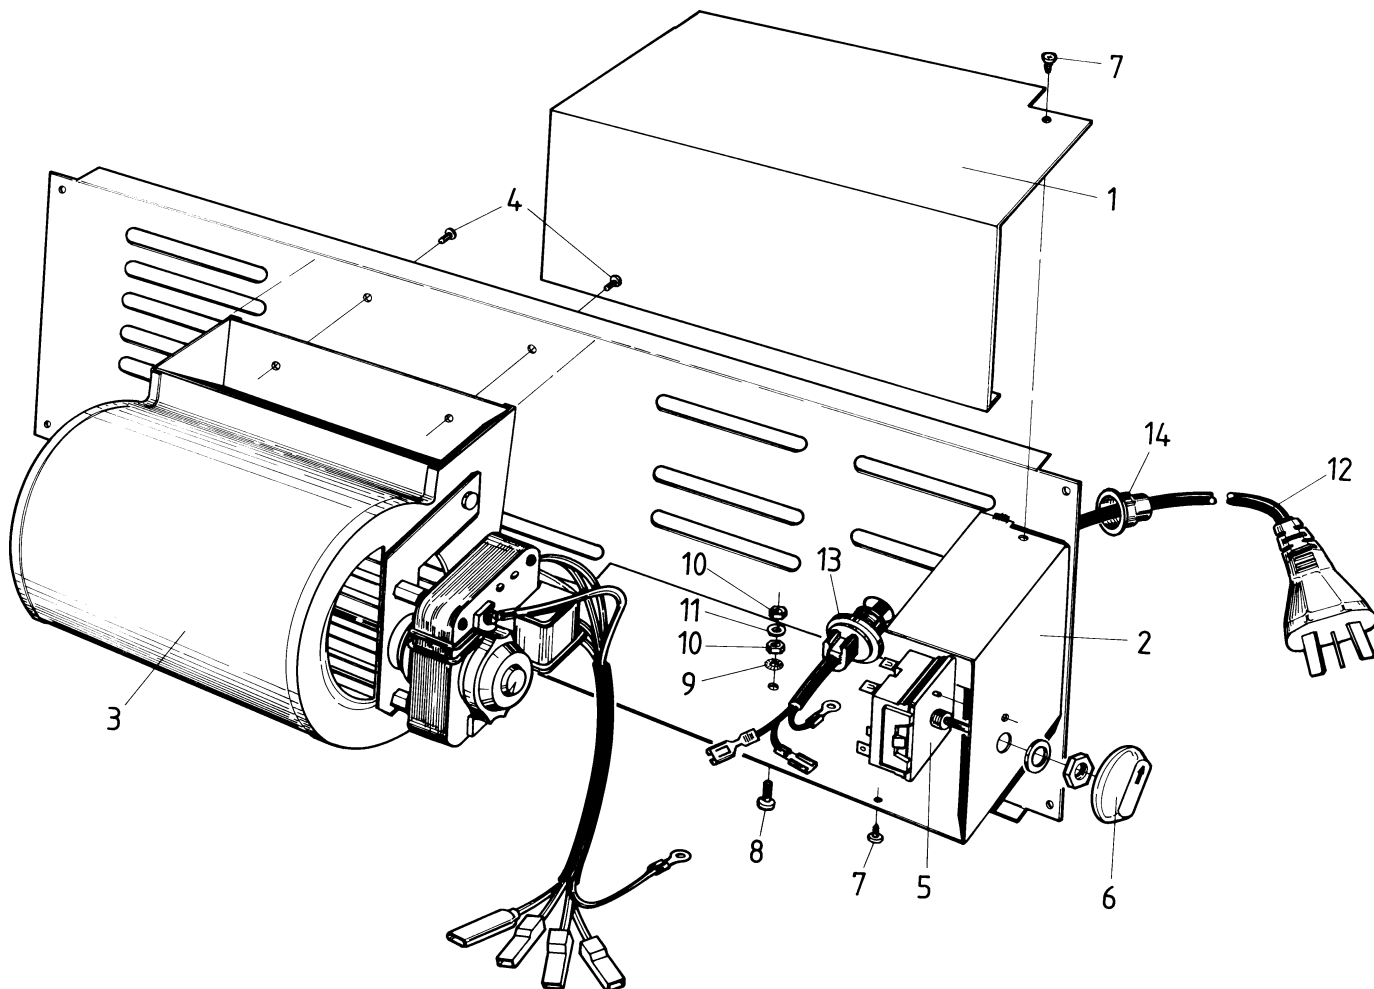

Item No	Part No	Description	Qty	Item No	Part No	Description	Qty
1	986187	Cover-Fan Motor	1	10	501856	Nut, M5	2
2	986192	Panel Assy Fan (Matt Black)	1	11	503106	Washer, Flat M5	2
•	986195	Panel Assy Fan (Warm White)	1	12	588068	Loom	1
•	988150	Panel Assy Fan (Forest Green)	1	13	502068	Clamp-Cable	1
3	586174	Fan-3 Speed	1	14	577089	Nut-Cable	1
4	501767	Rivet-Pop 3.2 Dia x 3.2	3			NOT ILLUSTRATED	
5	585624	Switch-4 Position	1		986364	Fan Assy - Matt Black	1
6	585625	Knob-Fan Switch	1		988095	Fan Assy - Forest Green	1
7	501110	Screw, S/T 1/4" x 6	3		986366	Fan Assy - Warm White	1
8	501857	Screw, Pan M5 x 10	1				
9	503371	Washer, Fan Disc	1