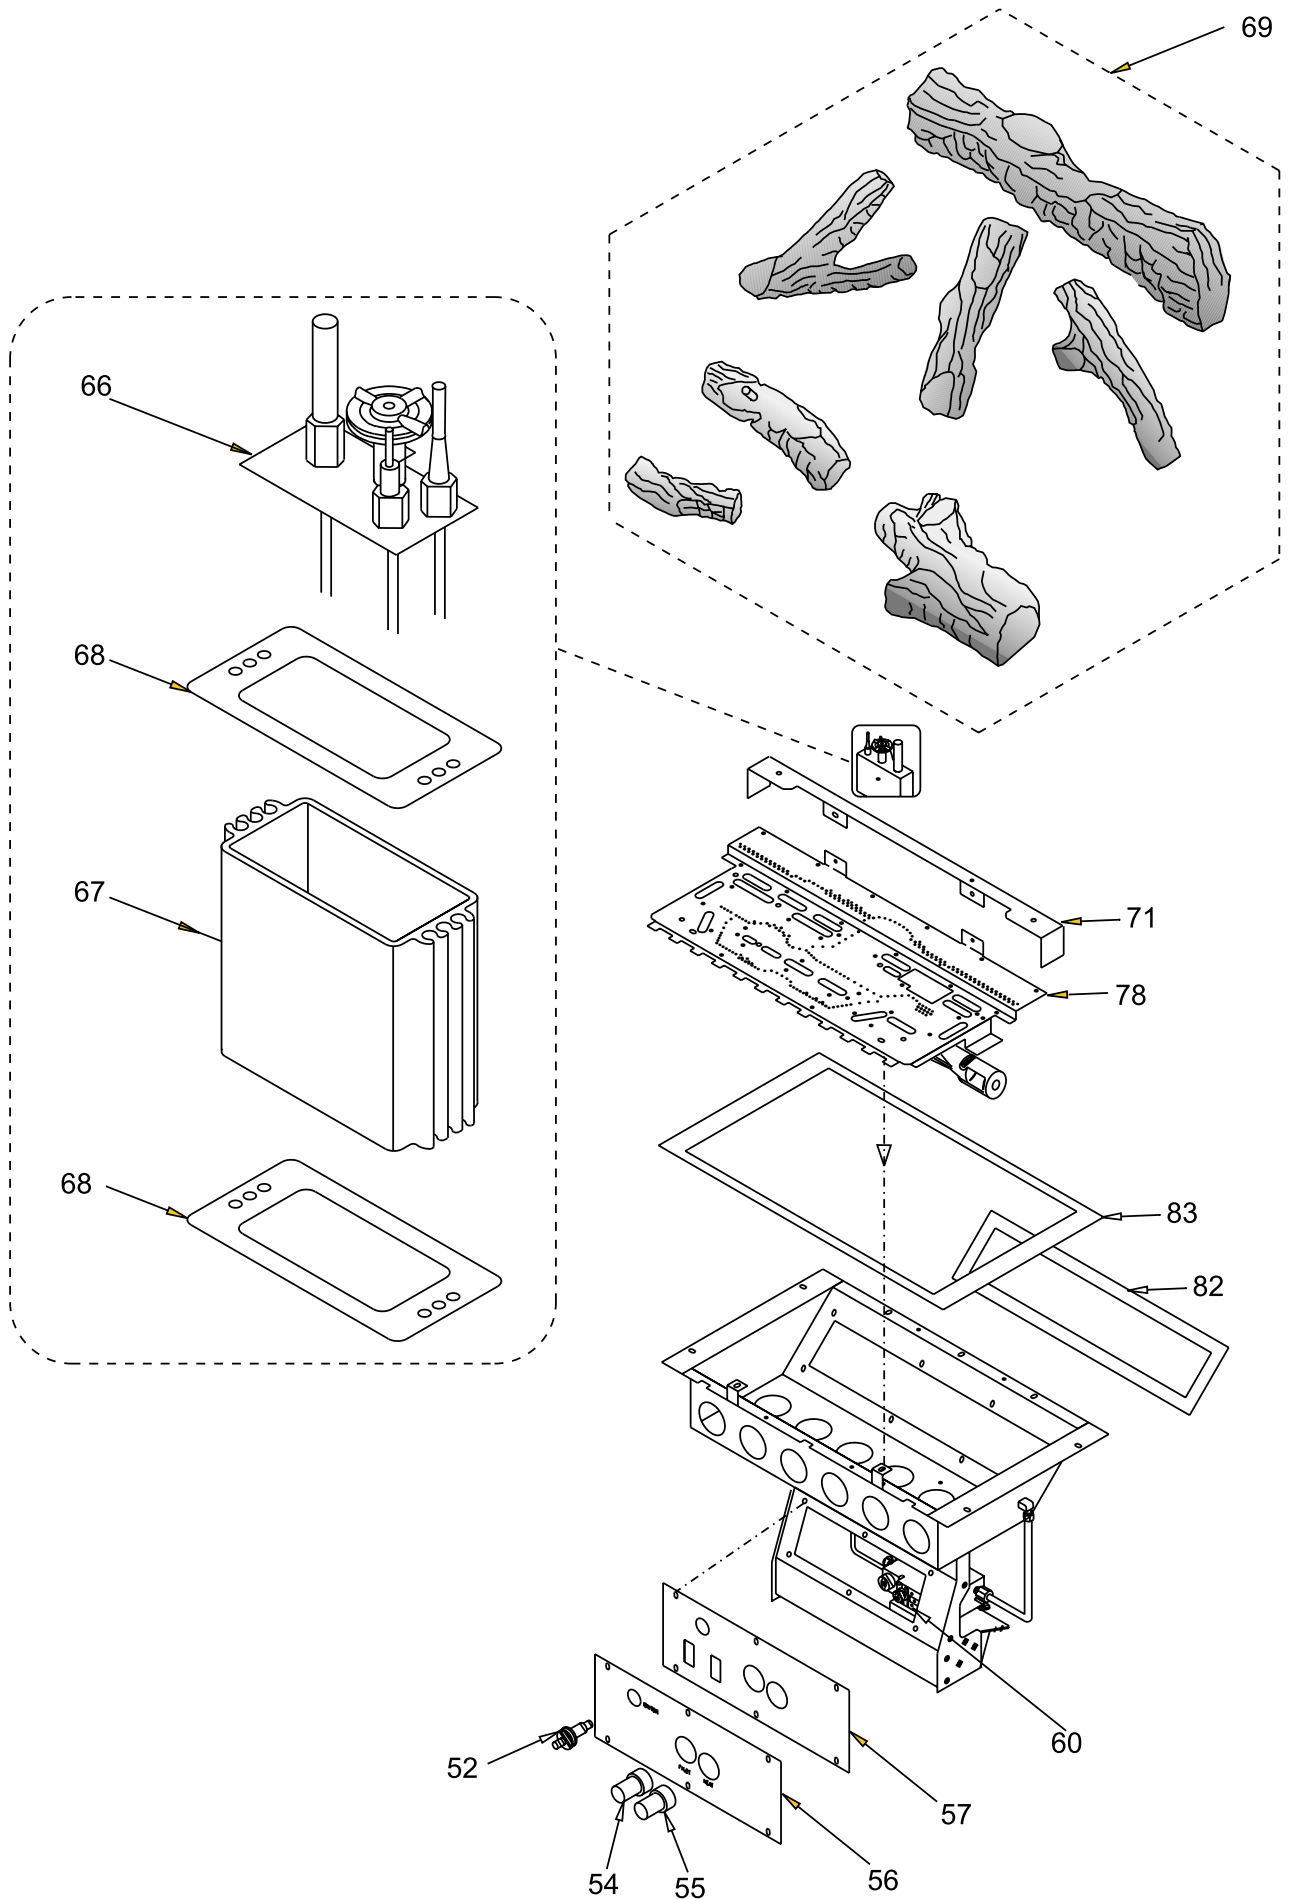

When ordering PLEASE QUOTE PART NUMBER & Description, NOT Illustration No.
Determine right or left hand side from standing in viewing position

Item No	Part No	Description	Item No	Part No	Description
52	910-190	Piezo Ignitor & Nut			Logs
54	910-373	Knob - Pilot Valve Extension			
55	910-372	Flame Adjusting Knob	902-267		Rear Log
56	918-088	Decal - Control Panel	902-230		Middle Left Log
57	*	Switch Plate	902-228		Front Left Log
60	910-378	Valve - S.I.T. - Natural Gas	902-231		Left Top Log
	910-380	Valve - S.I.T. - LPG	902-229		Front Right Log
66	910-038	Pilot Assy - S.I.T. - 3 Flame - Natural Gas	902-232		Centre Log
	910-039	Pilot Assy - S.I.T. - 3 Flame Propane	902-226		Middle Right Log
67	*	Pilot Holder			Regulators
68	W840470	Pilot Assembly Gasket	910-018		Regulator - LPG - S.I.T.
69	730-935	Log Set	591617		Regulator - Natural Gas - S.I.T.
71	730-528	Log Stand			Conversions
78	730-550	Burner Assy - Natural Gas/LPG			Natural Gas to LPG - USE
82	630-009	Gasket - Burner Tray / Air Passage			
83	630-008	Gasket - Burner Tray / Firebox	910-037		Pilot Orifice - LPG
		NOTILLUSTRATED	904-390		Burner Orifice #52 - LPG
		Pilot	910-018		Regulator - LPG - S.I.T.
	910-037	Pilot Orifice - LPG			Conversions
	904-036	Pilot Orifice # 51 - Natural Gas			LPG to Natural Gas - USE
	910-432	Pilot Tube	910-036		Pilot Orifice # 52 - Natural Gas
	910-341	Thermopile	904-240		Burner Orifice #37 - Natural Gas
	910-386	Thermocouple	591617		Regulator - Natural Gas - S.I.T.
	910-030	Ceramic Ignition & Wire			Miscellaneous
		Burner Orifices/Tubing			
	904-240	Burner Orifice #37 - Natural Gas	902-151		Embers
	904-390	Burner Orifice #52 - LPG	902-154		Lava
	936-170	Orifice Gasket	*		Not available as a replacement part.
	680-972	Burner Feeder Tube - Valve to Burner