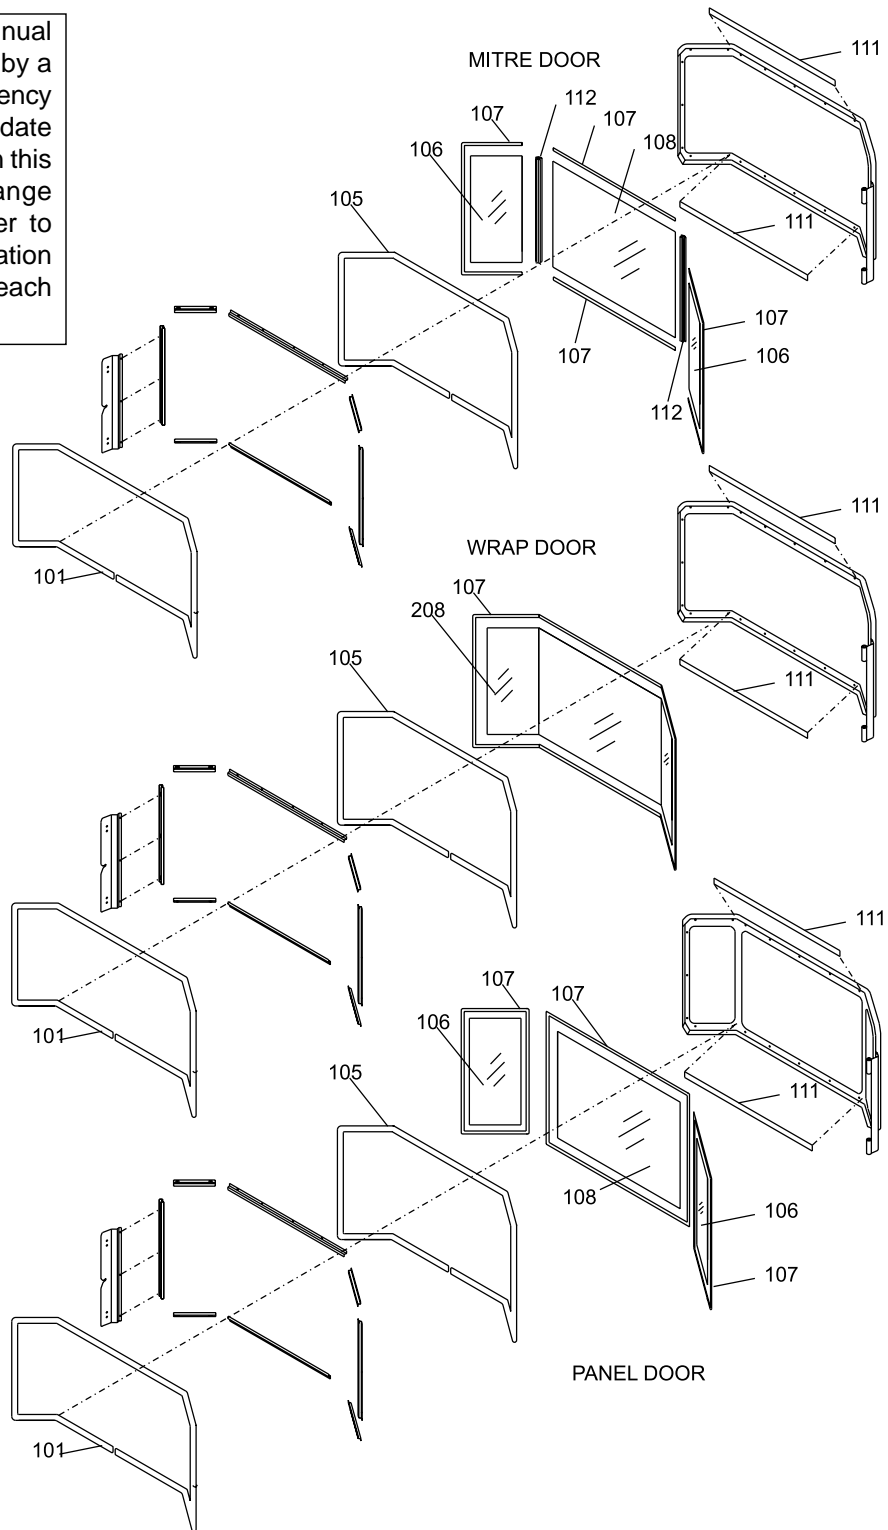

NOTE: Installation and annual service must be performed by a qualified installer, service agency or the gas supplier to validate warranty. The information in this manual is subject to change without notice. Always refer to the information in the Installation Manual that is included with each unit.

Item No	Part No	Description	Item No	Part No	Description
	730-924	Gold Mitred Door - Complete	111	*	Door Frame Fibre Paper
	730-926	Black Mitred Door - Complete	112	750-015	Door Glass Extrusion
	730-932	Gold Wrap Door - Complete	208	940-325/P	Wrap Glass
	730-928	Gold Panel Door - Complete			NOT ILLUSTRATED
101	650-920	Door Gasket Kit			
105	*	Ceramic Paper			
106	940-323/P	Side Glass	586261		Paint-Touch Up - Metallic Black
107	936-243	Glass Gasket			
108	940-322/P	Centre Glass			
			*		Not available as a replacement part.