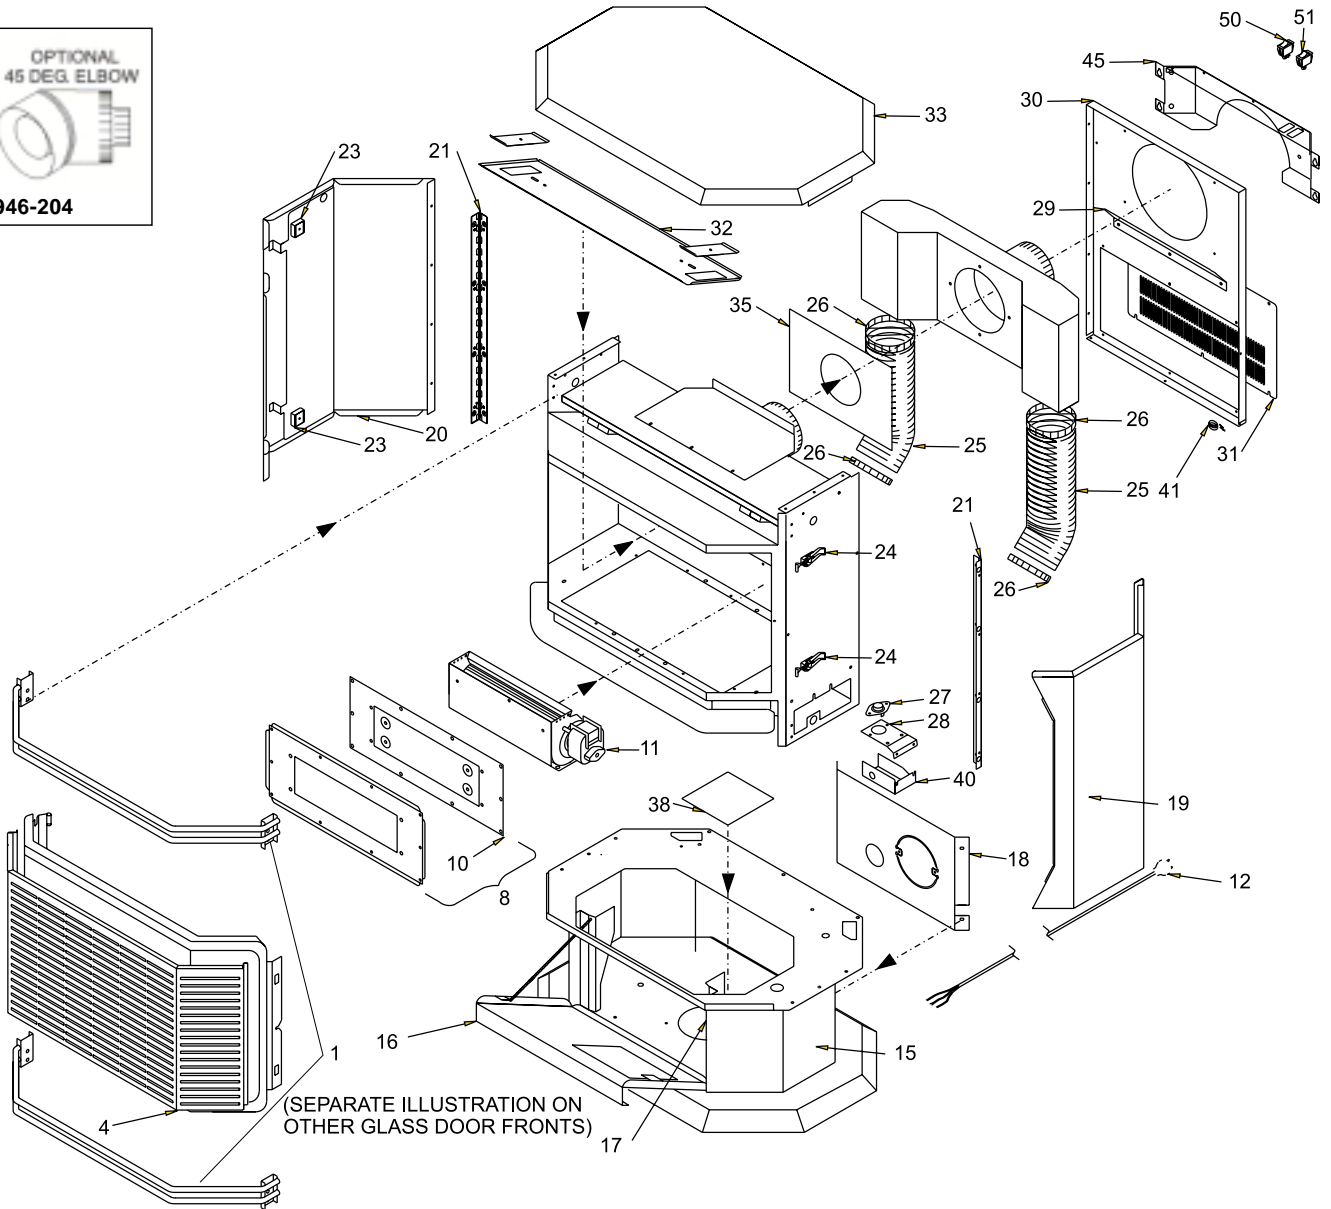

Masport®

GENEVA REAR VENT NG/LPG

Item No	Part No	Description	Item No	Part No	Description
1	560-920	Louvre Assy (Set) - Gold	29	*	Air Deflector
	560-922	Louvre Assy (Set) - Black	30	680-030	Rear Panel
4	730-038	Door Screen (Australia Only)	31	630-021	Fan Access Panel
8	730-560	Relief Door Assembly	32	730-565	Firebox Baffle/Restrictor Assy
10	640-034	Mounting Plate Gasket	33	640-520	False Top Assembly
	560-519/P	Fan Assembly (240 V)	35	630-011	Air Passage Gasket
11	910-169/P	Fan Motor (240 V)	38	820-058	Pedestal Base Cover
12	910-714	Power Cord (240 V)	40	730-042	Thermodisc Cover
		Pedestal Assembly	41	904-185	Cable Tie - High Temperature
16	730-039	Pedestal Door	42	904-186	Cable Tie Mounting Button
17	904-257	Pedestal Door Magnet		910-033	Heat Resistant Sleeve
18	560-025	Pedestal Back	45	750-031	Rear Control Panel
19	730-536	Side Panel Door Assy (RH)	50	910-140	Fan Hi/Off/Low Switch
20	730-537	Side Panel Door Assy (LH)	51	910-246	Burner On/Off Switch
21	560-031	Side Panel Door Hinge		680-969	Conversion Kit - To Propane
23	904-258	Side Panel Door Magnet		948-217	Logo Plate
24	948-255	Door Latch - c/w J-Hook		918-089	Decal-Top Rear Control Panel
25	*	Flex Pipe (3" ID)		918-080	Manual
26	*	Clamp for Flex Pipe		918-088	Decal-Control Panel
27	910-233	Fan Auto On/Off Thermodisc			
28	*	Mounting Bracket-Thermodisc			
			*		Not available as a replacement part.