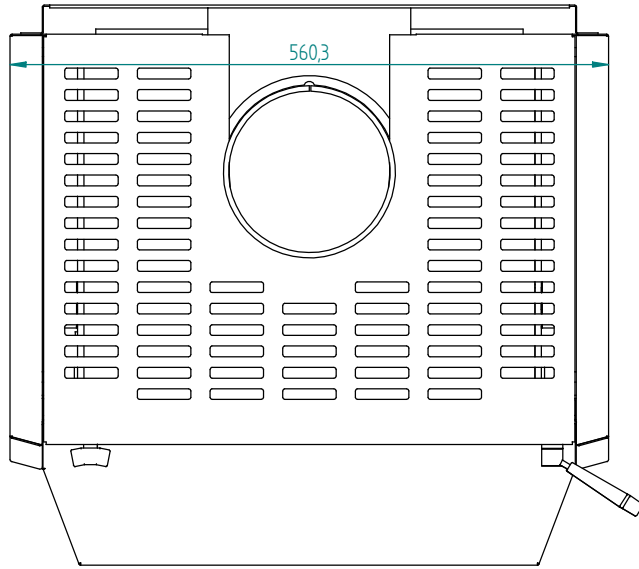

PART NUMBER : SS300 ASSEMBLY

REVISION LEVEL :

Amendment	Date	By

Tolerances Unless Specified	
Decimal Places 0	+/- 0.5
0.0	+/- 0.1
0.00	+/- 0.05

DETAIL B

SECTION A-A

DETAIL C

Weight = 124.732 kg