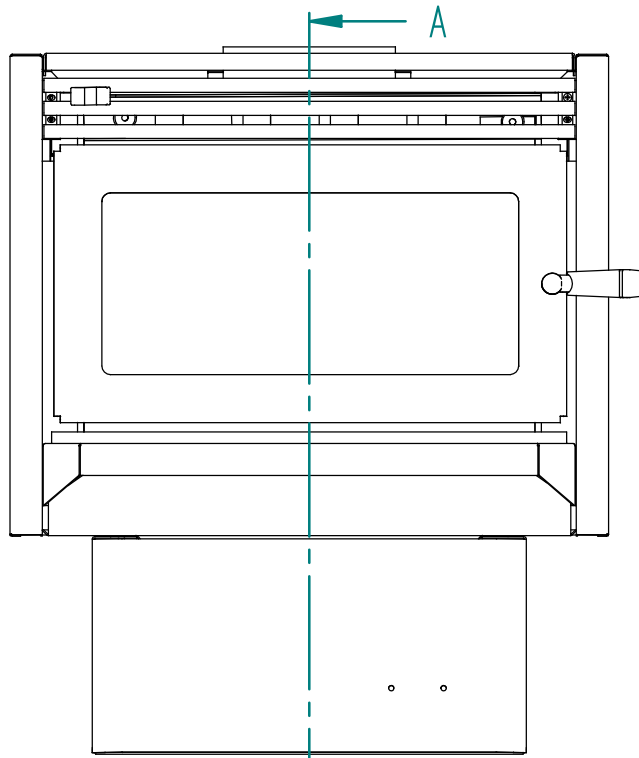

PART NUMBER : SS300 ASSEMBLY

REVISION LEVEL :

Amendment	Date	By

Tolerances Unless Specified	
Decimal Places 0	+/- 0.5
0.0	+/- 0.1
0.00	+/- 0.05

DETAIL B

SECTION A-A

DETAIL C

Weight = 124.732 kg