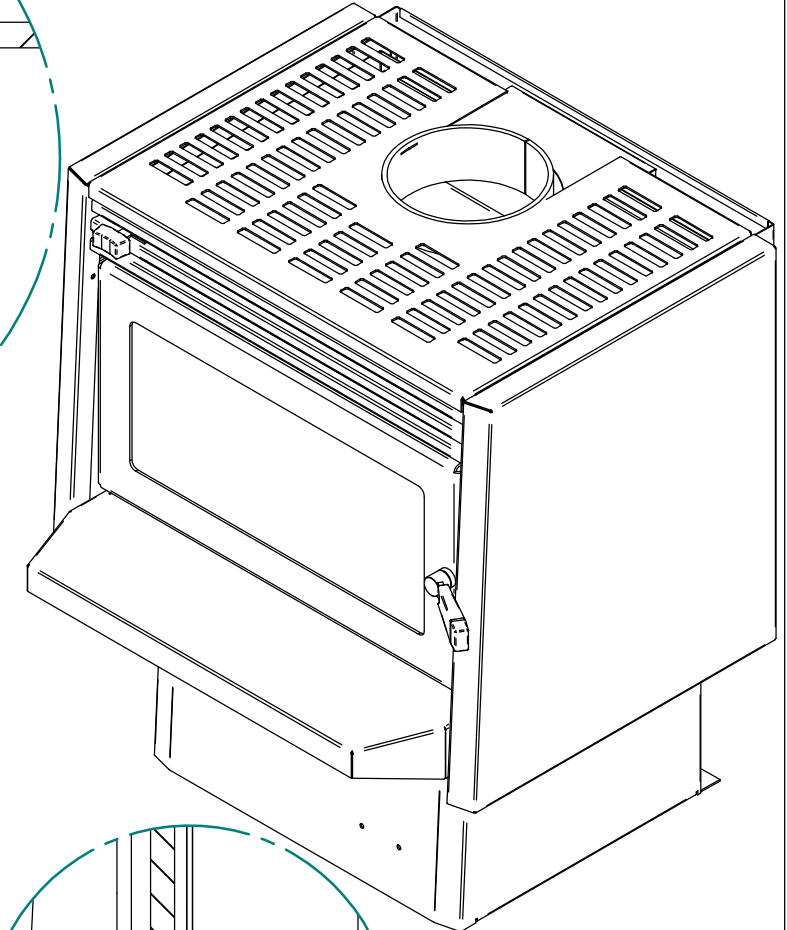

PART NUMBER : SS300 ASSEMBLY

REVISION LEVEL :

Amendment	Date	By

Tolerances Unless Specified	
Decimal Places 0	+/- 0.5
0.0	+/- 0.1
0.00	+/- 0.05

DETAIL B

SECTION A-A

DETAIL C

Weight = 124.732 kg