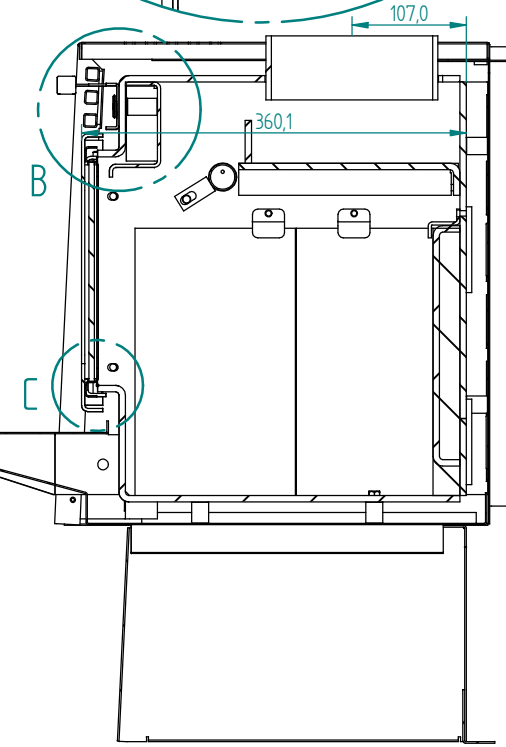

PART NUMBER : SS300 ASSEMBLY

REVISION LEVEL :

Amendment	Date	By

Tolerances Unless Specified	
Decimal Places 0	+/- 0.5
0.0	+/- 0.1
0.00	+/- 0.05

DETAIL B

SECTION A-A

DETAIL C

Weight = 124.732 kg