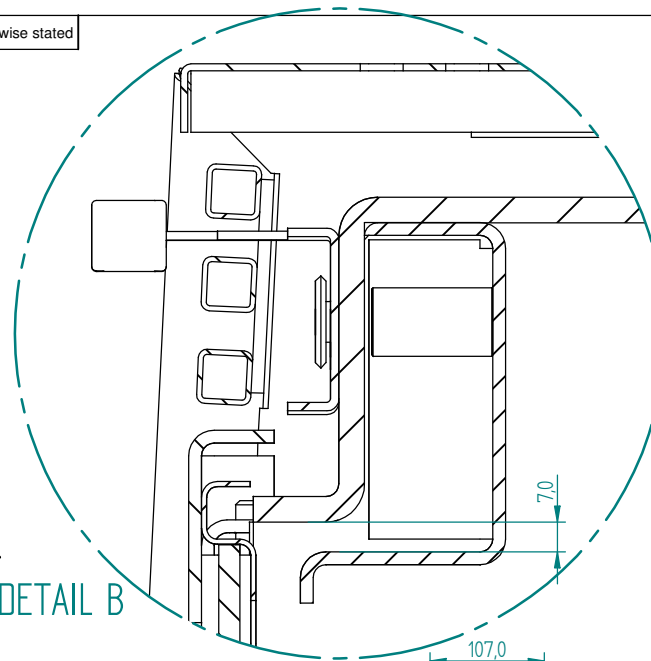

PART NUMBER : SS300 ASSEMBLY

REVISION LEVEL :

Amendment	Date	By

Tolerances Unless Specified	
Decimal Places 0	+/- 0.5
0.0	+/- 0.1
0.00	+/- 0.05

DETAIL B

SECTION A-A

DETAIL C

Weight = 124.732 kg