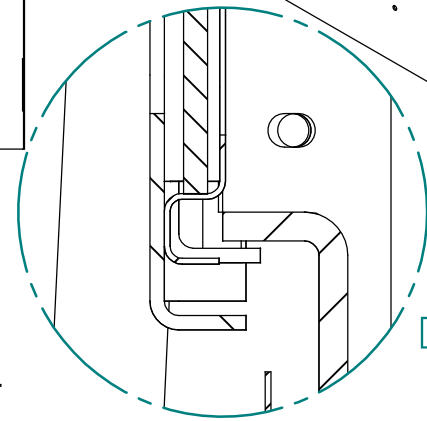

PART NUMBER : SS300 ASSEMBLY

REVISION LEVEL :

Amendment	Date	By

Tolerances Unless Specified	
Decimal Places 0	+/- 0.5
0.0	+/- 0.1
0.00	+/- 0.05

DETAIL B

SECTION A-A

DETAIL C

Weight = 124.732 kg