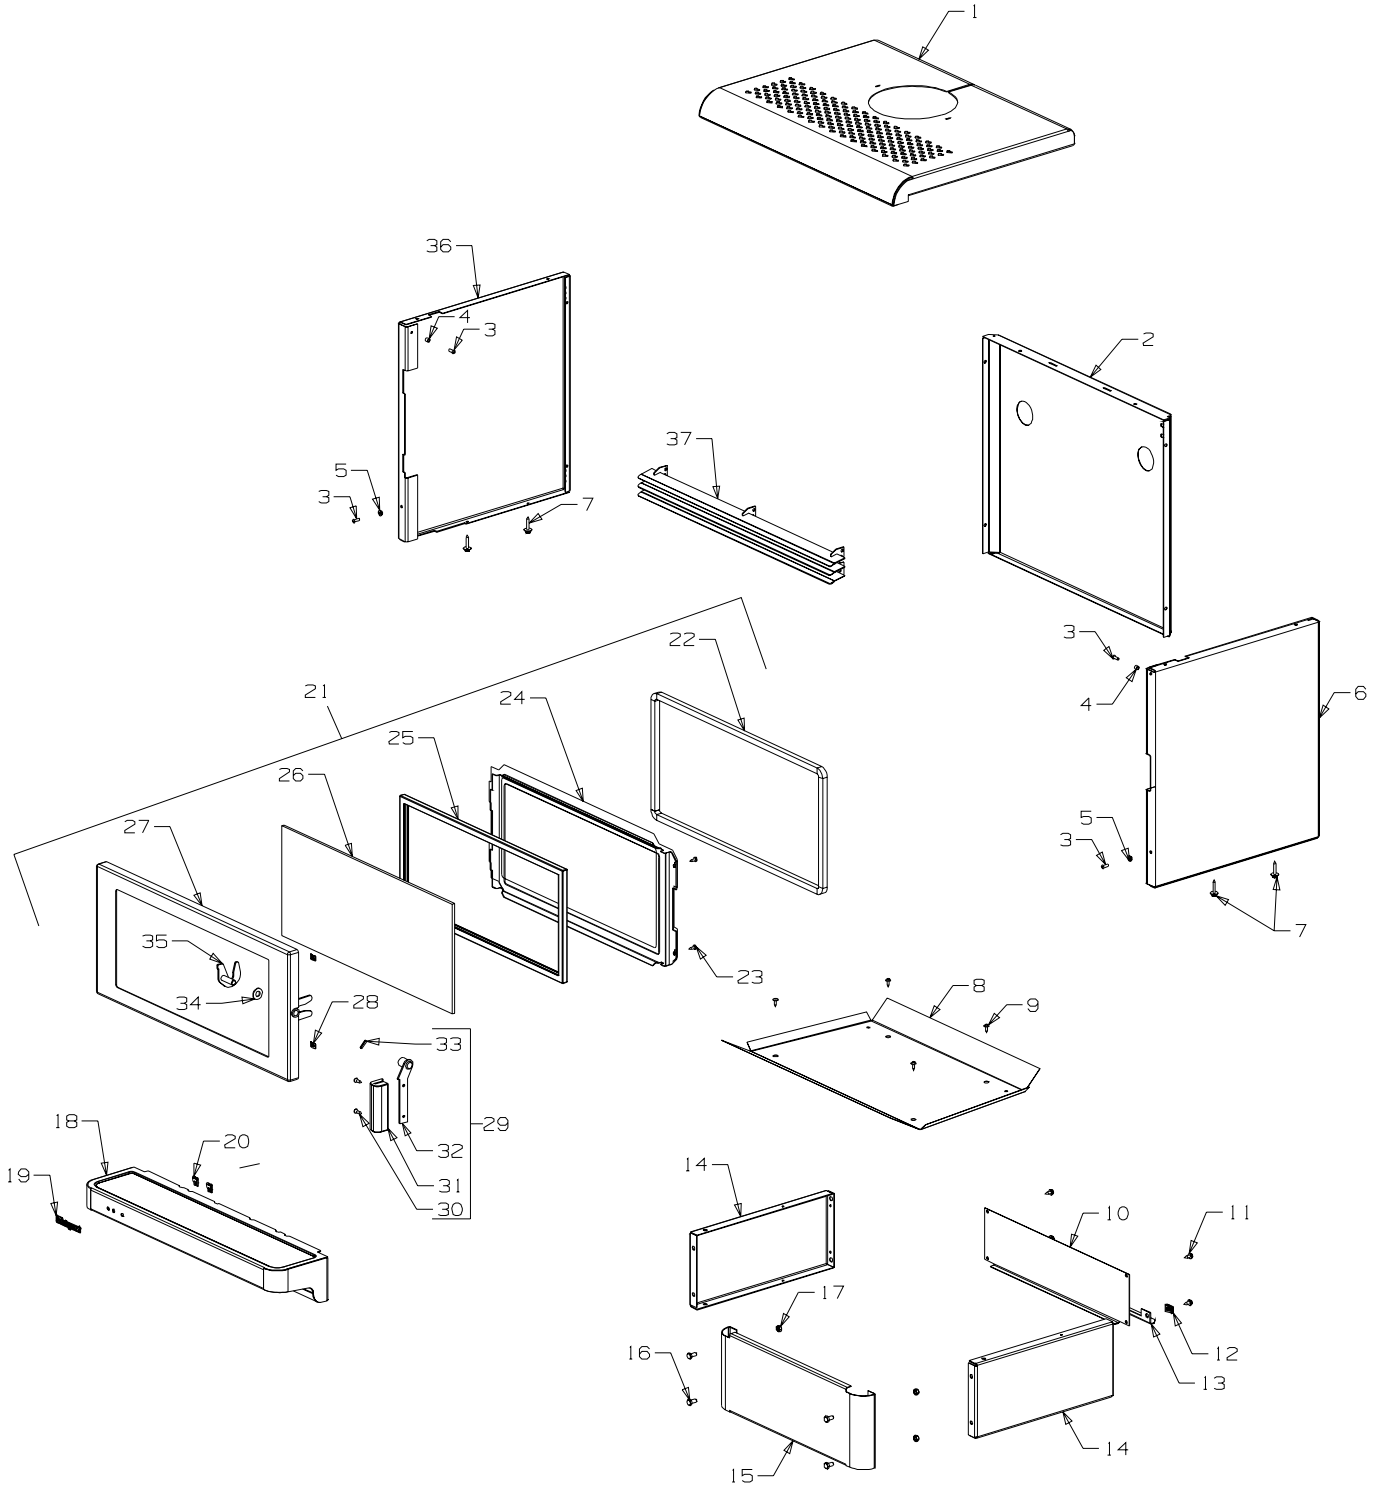

### HORIZON (New Zealand/Australia)

<b>Horizon</b>	Black	987967	Page 2
<b>Flue</b>	150mm Hit Therm - 4m	556099	Page 6

**From Serial Number 3004726**

**Date and year of Manufacture: December 1998**

Item No	Part No	Description	Qty	Item No	Part No	Description	Qty
1	794549	Panel-Top - Black	1	19	584581	Badge - Gold	1
2	987772	Panel-Rear - Black	1	20	503381	Clip-Starlock, 4 Dia	2
3	501303	Rivet-Pop 4.0 Dia x 7.9	8	21	987712	<b>Door Assy - Black</b>	
4	986148	Spacer-Grille	2			<b>(Incl 22-35)</b>	1
5	986149	Spacer-Front Panel	6	22	700755	• Rope ,Rnd 16.0 Glass	1
6	987716	Panel-Side, RH - Black	1	23	501480	• Screw; S/T 8 x .5	2
7	503459	Screw, S/T 12 x 25	6	24	986546	• Retainer-Glass	1
8	987533	Heatshield-Bottom	1	25	984586	• Seal Kit-Door Glass	1
9	503005	Screw; Pan No.10 x 1/2"	4	26	984655	• Glass - Complete with Seal	1
10	987718	Panel-Pedestal, Back - Black	1	27	987711	<b>• Frame-Door - Black</b>	
						<b>(Incl 28-35)</b>	1
11	503259	Screw; S/T 10 x .5	10	28	503001	• Nut, Spire	2
12	503388	Nut, Spire	6	29	786772	<b>Handle Assy, Door</b>	
13	986791	Bracket-Seismic Restraint	2			<b>(Incl 30-35)</b>	1
14	987720	Panel-Pedestal, Side - Black (2 per pack)	1	30	503004	• Screw; Csk No. 8 x 5/8"	2
15	987719	Panel-Pedestal, Front - Black	1	31	586161	• Handle-Door	1
				32	986605	• Handle-Assy - Black	1
16	501959	Screw, Set M6 x 12 Hex	6	33	503006	• Pin, Tension 4.0 x 16	1
17	501682	Nut, M6 HEX	22	34	501704	• Washer, Flat 10 x 21 x 1.6	3
18	987714	<b>Shelf-Ash - Black</b>	1	35	987006	• Latch-Door Assy 10mm - Black	1
	503381	• Clip-Starlock, 4 Dia	2	36	987715	Panel-Side, LH - Black	1
	584581	• Badge - Gold	1	37	987792	Grille-3 Louvre - Black	1