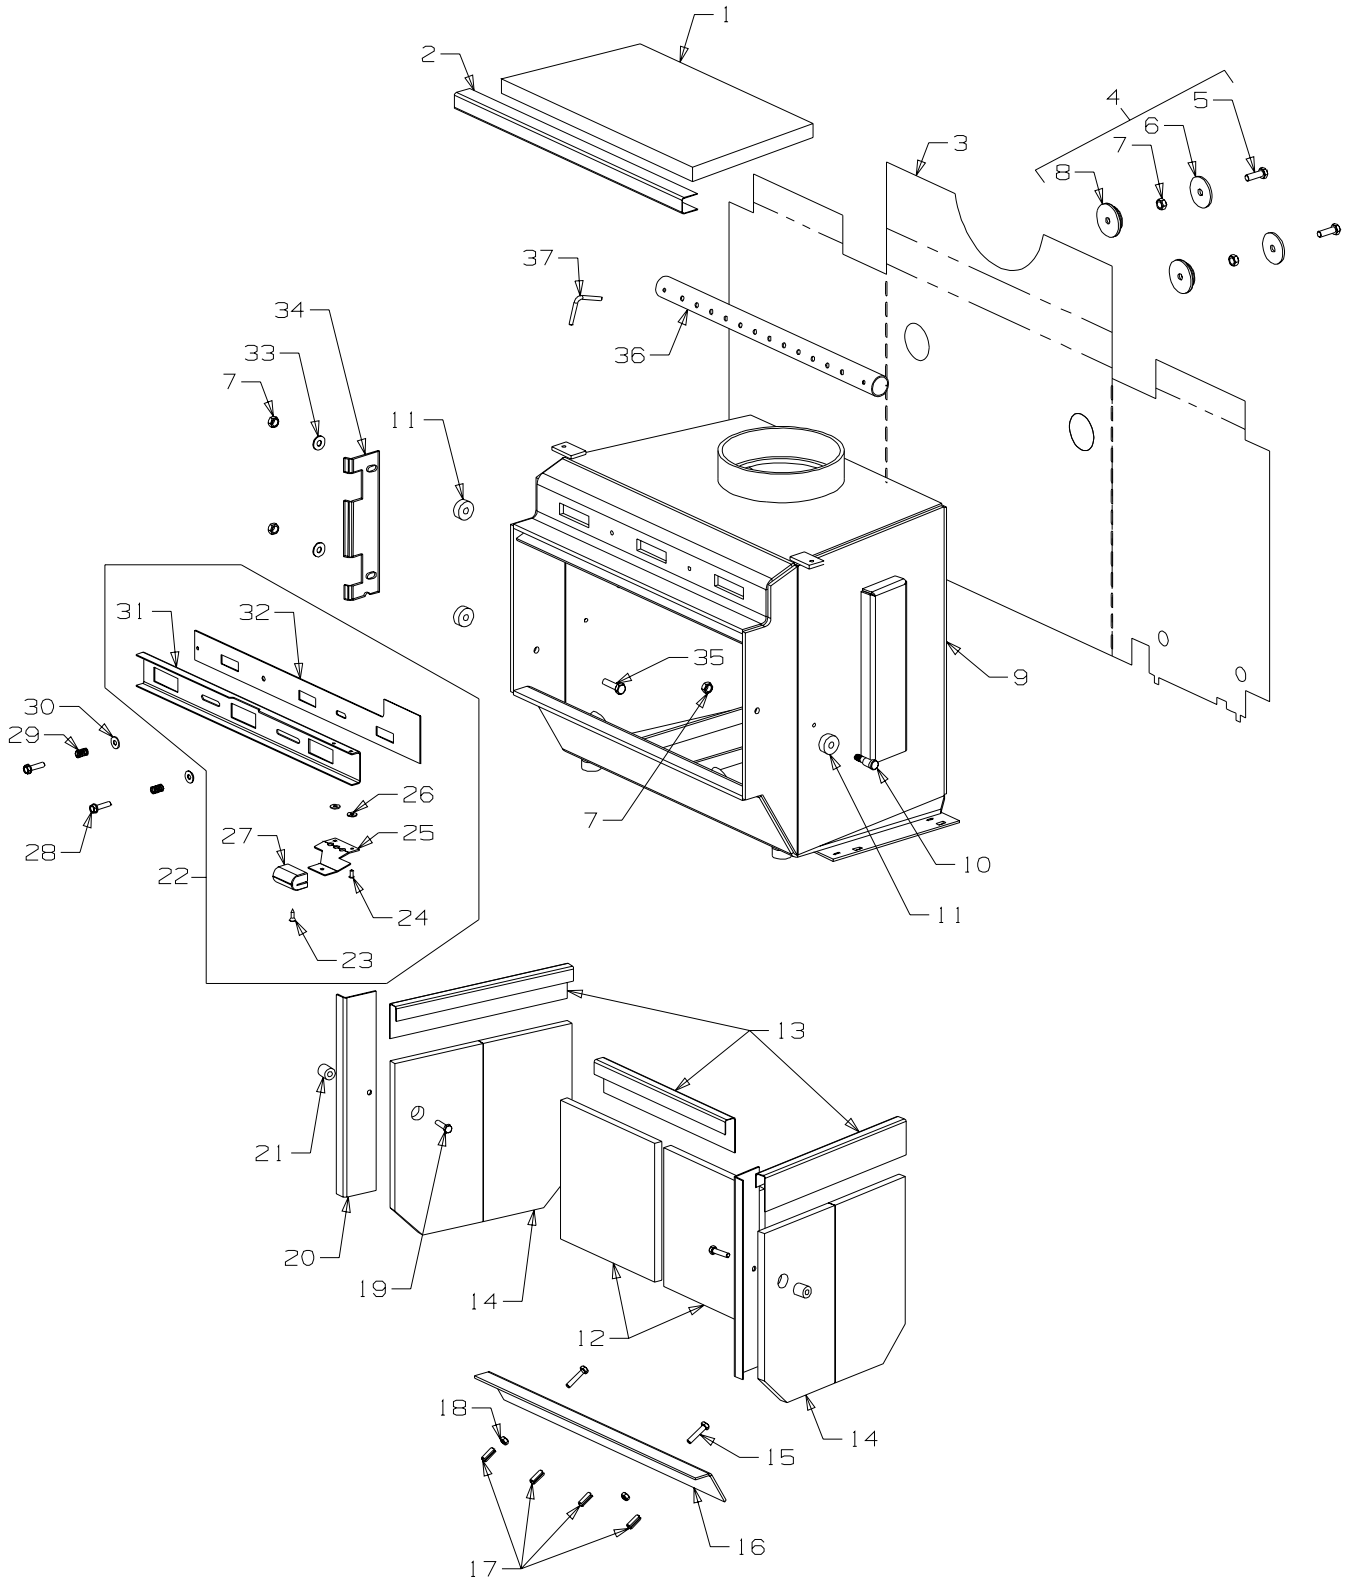

Item No	Part No	Description	Qty	Item No	Part No	Description	Qty
1	987785	Board-Firebox, Top - 20 x 218 x 357	1	18	501682	Nut, M6 HEX	22
2	993078	•Channel-Baffle Reinforcer	1	19	501963	Screw, Set M6 x 25 HEX	2
3	987531	Heatshield-Side & Rear	1	20	987549	Bracket-Retainer, Fire Board	2
4	984090	Plug Assy - 34mm Dia	2	21	994053	Spacer-Fireboard, Retainer	2
5	501598	• Screw, Set M8 x 25 HEX	2	22	987782	Air Slide Complete	1
6	502093	• Washer, Flat 8 x 42 x 3	2	23	503792	• Screw; Csk No. 8 x 1/2"	1
7	501602	• Nut, M8 HEX (2)	13	24	586167	• Rivet-Pop 4.0 Dia x 4.8	2
8		NOT AVAILABLE		25	986166	• Extension-Air Slide	1
9	987692	Firebox Assy - Steel	1	26	500848	• Washer; Flat 3/16" x .5	2
10	587516	Pin-Door Latch	1	27	986162	• Knob-Air Control	1
11	987840	Spacer-Handle, Door	2	28	503336	Screw, S/T M6 x 25	2
12	793086	Board-Firebox, Back - 95 x 195 x 15 (Incl. Item 21) (2 Bricks per pack)	1	29	585223	Spring-Compression, Air Inlet	2
13	994042	•Channel-Brick Retainer (1)	3	30	500374	Washer; Flat 1/4"	14
14	793087	Board-Firebox, Side (Incl items 13 (1), 21) - 135 x 250 x 15 (2 Bricks per pack)	2	31	987550	Slide-Air Inlet 20 x 50	1
15	501962	Screw, Set M6 x 30	6	32	987559	Plate, Back-Meter 3D Hole	1
16	987551	Plate-Base Air	1		987858	Plate, Back-Meter 3D Hole - Overnight Burn - NZ Only	1
17	503008	Pin, Tension 8 x 20	4	33	501606	Washer, Flat 8 x 19 x 1.6	2
				34	986515	Hinge Assy, Door	1
				35	501685	Screw, Set M8 x 30 HEX	2
				36	986438	Tube-Secondary Air, - 14 x 6.5 Straight S/S	1
				37	586439	Pin-Retaining	1

Bold Text = Assemblies
Bulleted Text = Items included in Assemblies