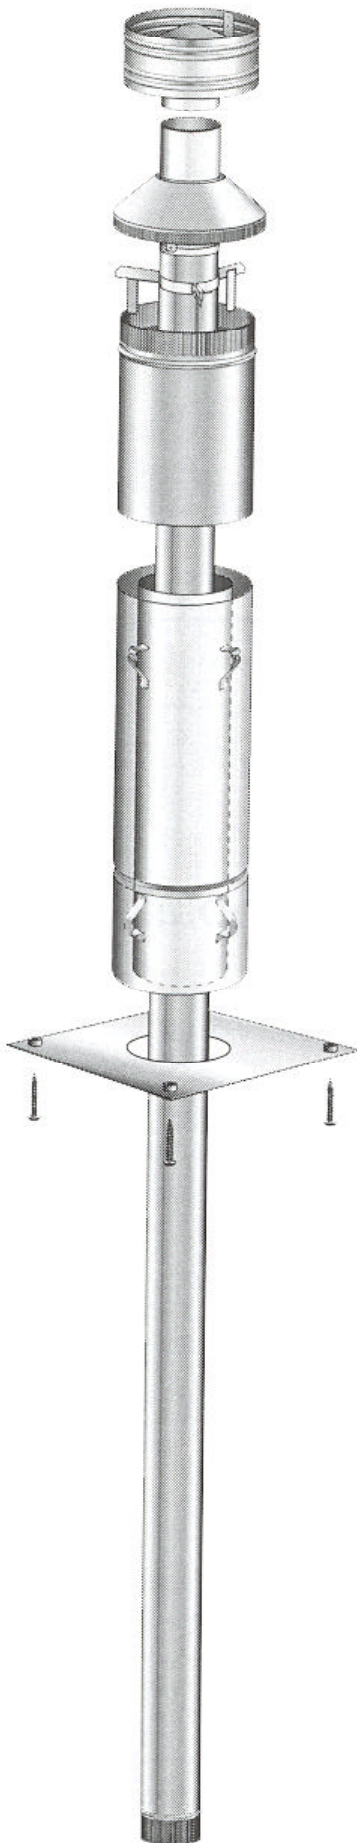

Bold Text = Assembly

Bullet Points = Item included in Assembly

150mm Flue Kit

(to suit Horizon, **LE 2000**, LE 3000, LE 5000, LE 7000, Utopia, Panorama)

Contains:

- 3 x 1200mm lengths Flue
- 1 x 1200mm length Outer / Inner Heat Shield Combination
- 1 x 600mm Outer Shield Extension
- 1 x Anti Down Draught Cowl
- 1 x Casing Cover
- 1 x top Flue Spacer Bracket
- 1 x Ceiling Plate
- 1 x Packet screws & Ceramic Spacers