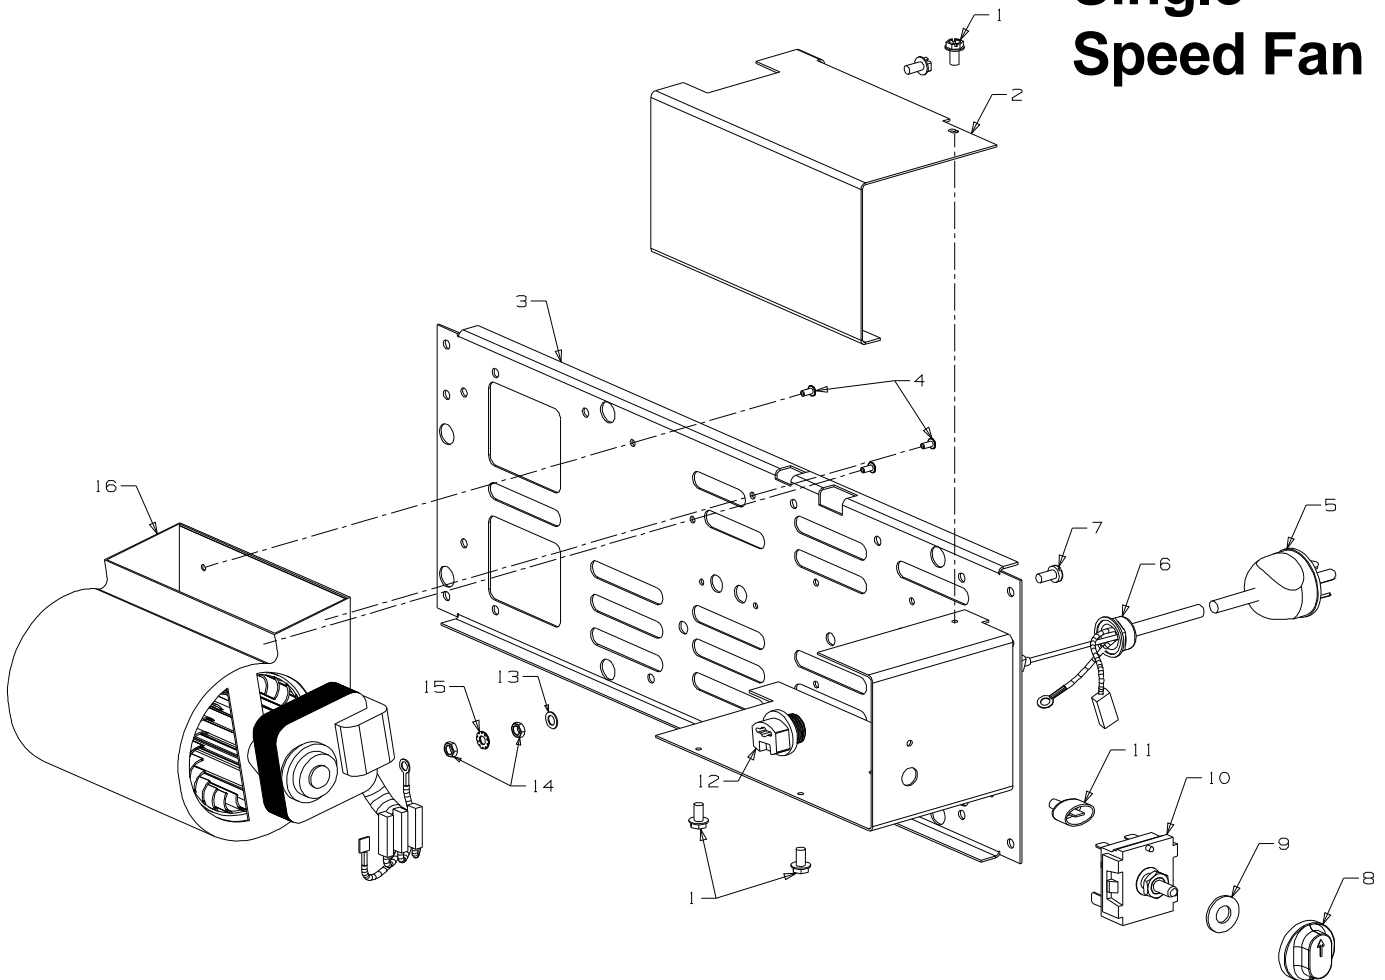

Single Speed Fan

Part No's. 986364 Fan Assembly - Black
986365 Fan Assembly - Grey

Item No	Part No	Description	Qty	Item No	Part No	Description	Qty
1	501110	Screw, S/T 6 x .25	4	9	501704	Washer, Flat 10 x 19 x 1.6	1
2	986187	Cover-Fan Motor	1	10	585624	Switch-4 Position	1
3	986192	Panel Assy-Fan - Black	1	11	588507	Terminal-Utilux, 6.3mm	1
•	986193	Panel Assy Fan - Grey	1	12	502068	Clamp-Cable	1
4	501767	Rivet-Pop 3.2 Dia x 3.2	3	13	503106	Washer, Flat M5	2
5	588086	Loom	1	14	501856	Nut, M5	2
6	577089	Nut-Cable	1	15	503371	Washer-Fan Disc 5 ID x 10 OD	1
7	501857	Screw, Pan M5 x 10	1	16	586174	Fan-3Speed	1
8	585625	Knob-Fan Switch	1