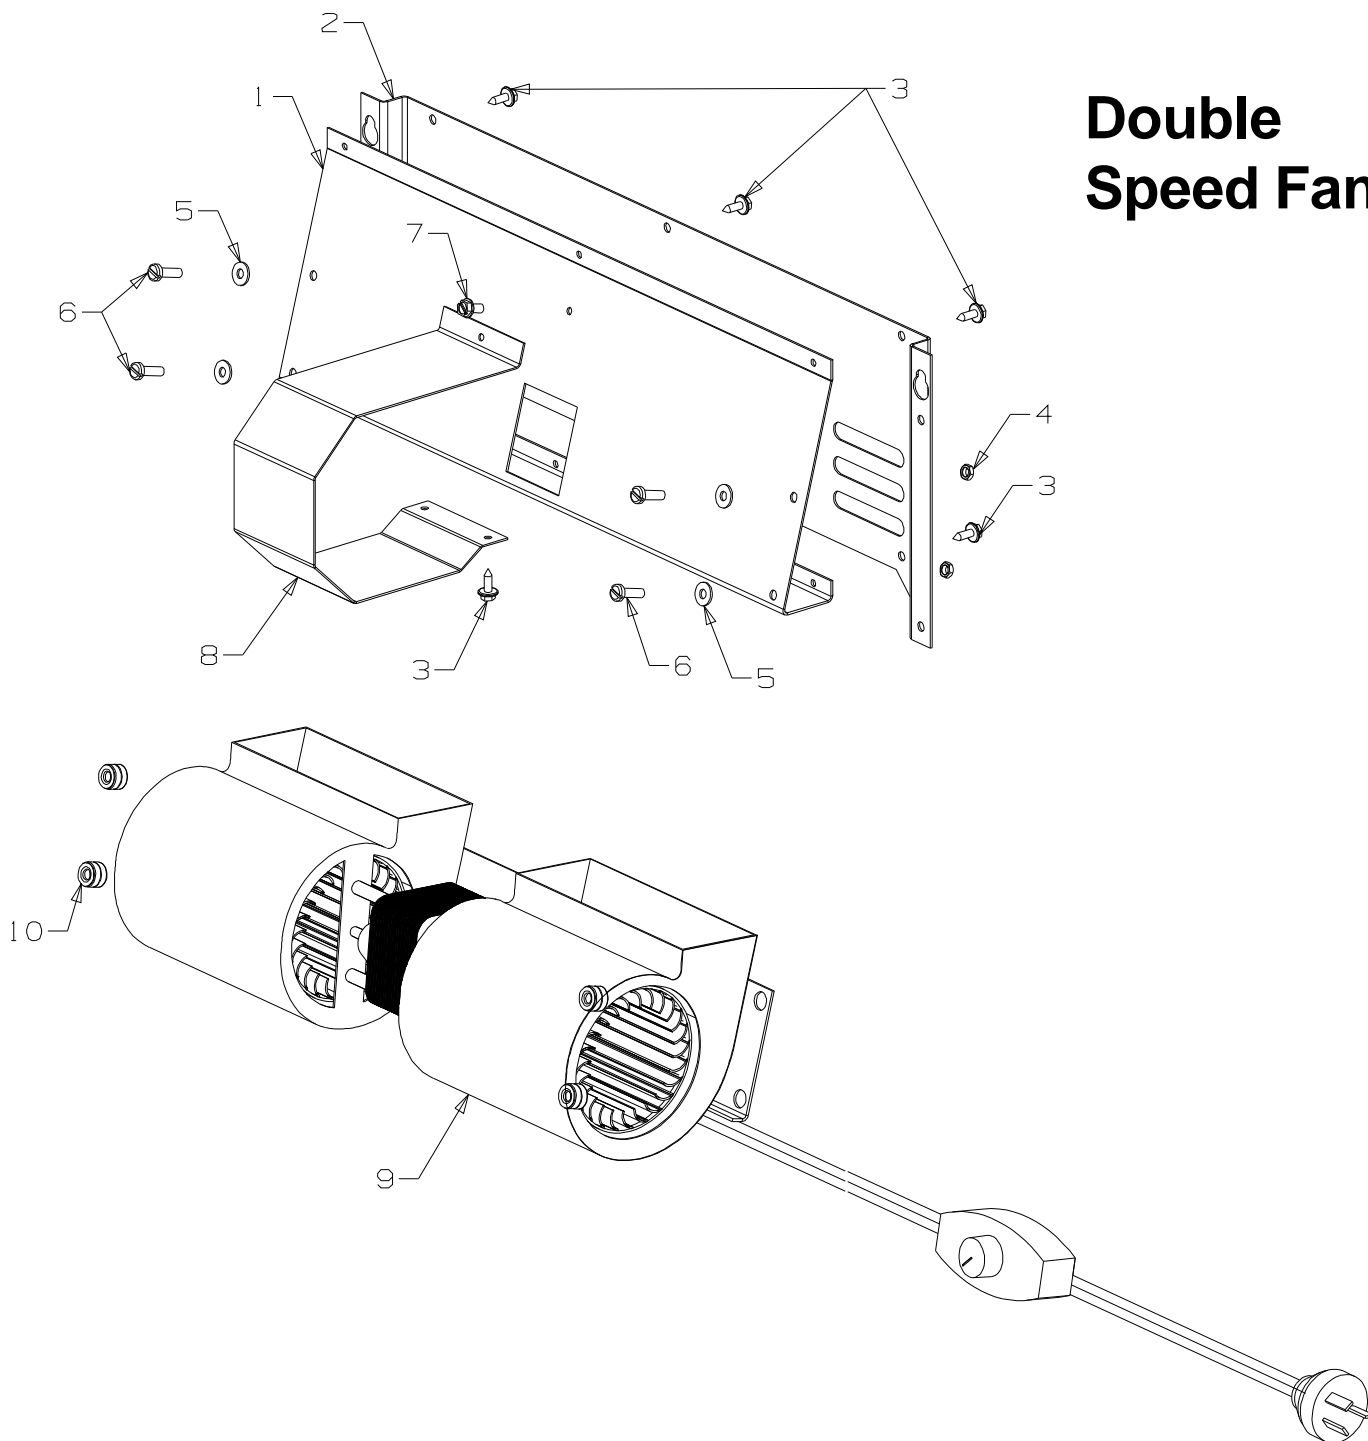

Bold Text = Assemblies
Bulleted Text = Items included in Assemblies

Single Speed Fan

Part No's. 986364 Fan Assembly - Black
986365 Fan Assembly - Grey

Item No	Part No	Description	Qty	Item No	Part No	Description	Qty
1	501110	Screw, S/T 6 x .25	4	9	501704	Washer, Flat 10 x 19 x 1.6	1
2	986187	Cover-Fan Motor	1	10	585624	Switch-4 Position	1
3	986192	Panel Assy-Fan - Black	1	11	588507	Terminal-Utilux, 6.3mm	1
•	986193	Panel Assy Fan - Grey	1	12	502068	Clamp-Cable	1
4	501767	Rivet-Pop 3.2 Dia x 3.2	3	13	503106	Washer, Flat M5	2
5	588086	Loom	1	14	501856	Nut, M5	2
6	577089	Nut-Cable	1	15	503371	Washer-Fan Disc 5 ID x 10 OD	1
7	501857	Screw, Pan M5 x 10	1	16	586174	Fan-3Speed	1
8	585625	Knob-Fan Switch	1				

Double Speed Fan

Part No. 995370 Black

Item No	Part No	Description	Qty	Item No	Part No	Description	Qty
1	995369	Panel-Mounting, Fan	1	9	586575	Fan - 3 Speed Double End Incl. Cord Swith	1
2	995368	Panel-Rear, Fan - Black	1	10	503671	Grommet, Fan 14mm OD x 6mm ID	4
3	503630	Screw, S/T 10 x .4	10			NOTILLUSTRATED	
4	501856	Nut, M5 Hex	4				
5	500848	Washer; Flat 3/16" x .5	4				
6	501580	Screw, Pan M5 x 16	4				
7	501110	Screw; S/T 6 x .25	1				
8	995367	Cover-Fan Motor	1		503054	Tie-Nylon Cable	1