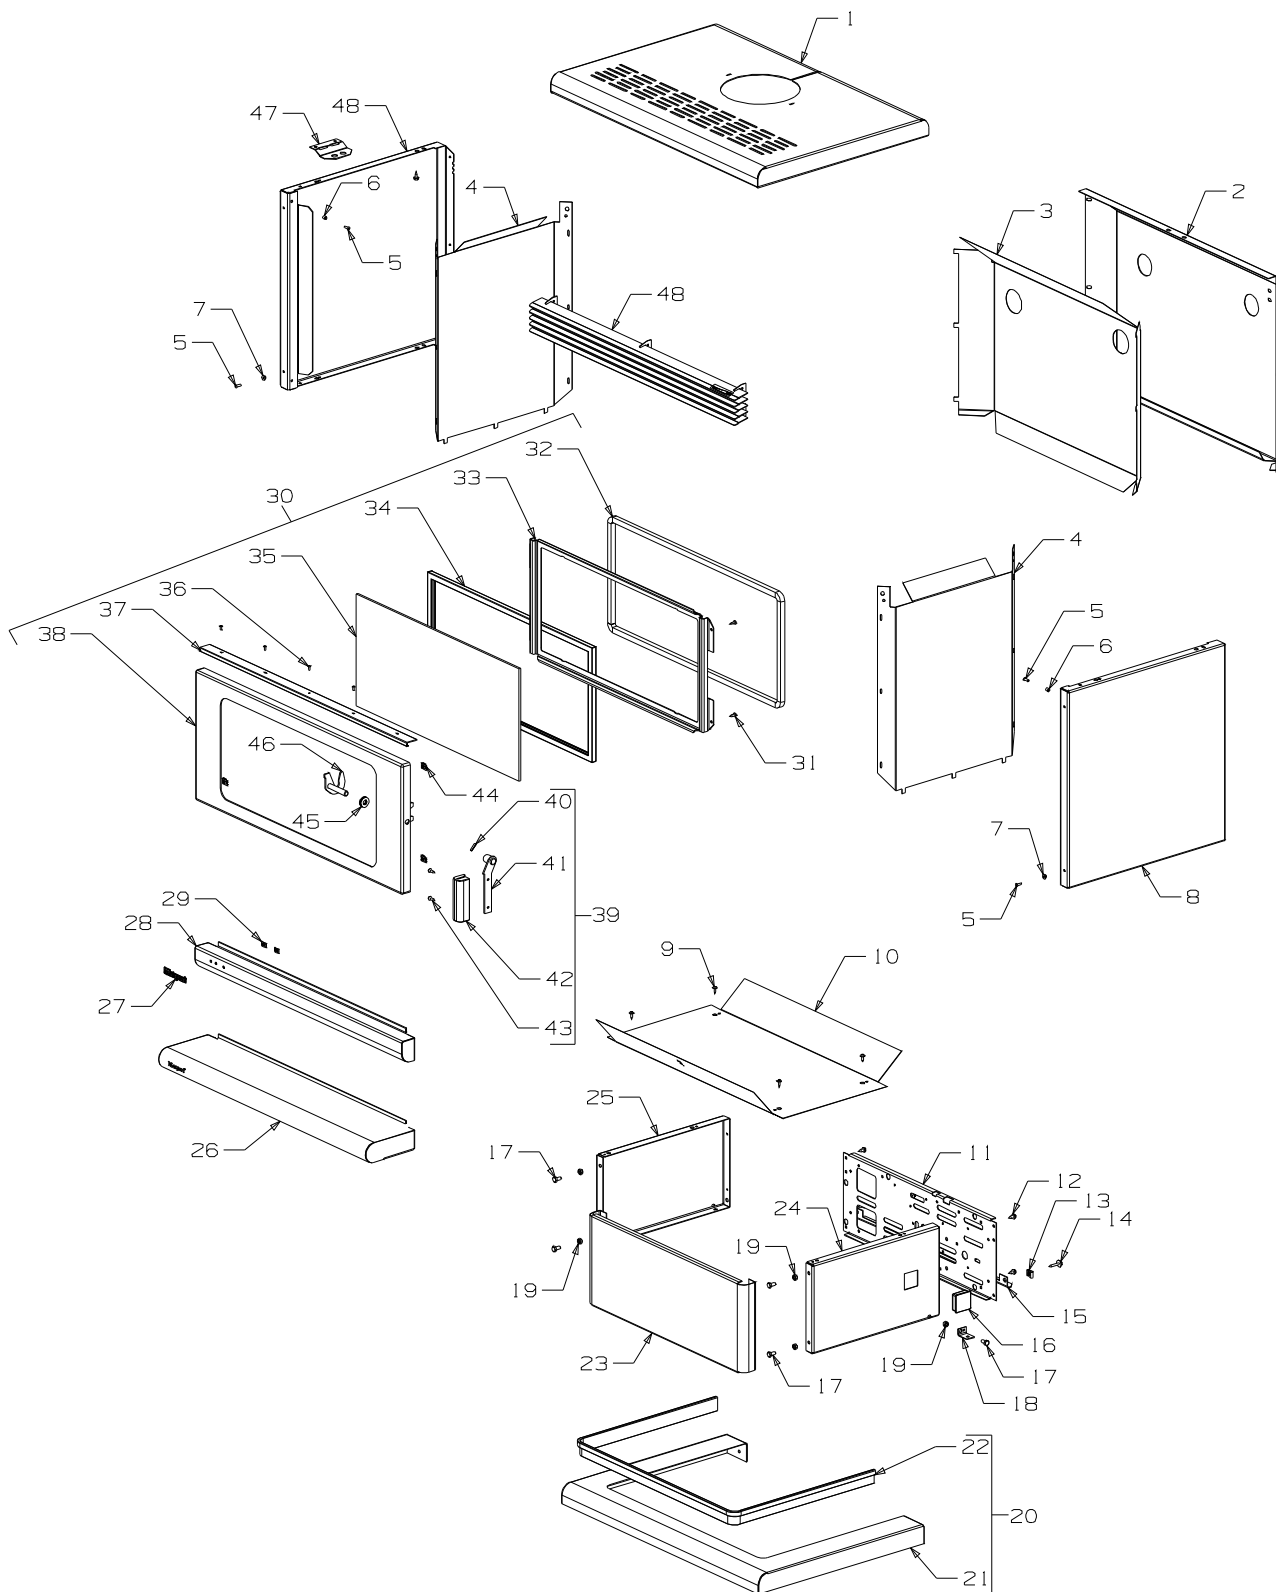

Masport®

FREESTANDING WOOD FIRES

LE 3000 S2 (NZ & AUST)

		NZ	AUST
Part Numbers	Black	994951	986980
	Charcoal	994952	986995
	Grey	_____	986997

From Serial Number 3000380

Item No	Part No	Description	Qty	Item No	Part No	Description	Qty
1	786822	Panel-Top - Black	1	25	986229	Panel-Pedestal, LH - Black	1
	• 786477	Panel-Top - Charcoal	1	• 794015	Panel-Pedestal, LH - Charcoal	1	
	• 786830	Panel-Top - Grey	1	• 786129	Panel-Pedestal, LH - Grey	1	
2	786823	Panel-Rear - Black	1	26	986691	Shelf Assy-Ash - Black	1
	• 786873	Panel-Rear - Blue	1	• 794018	Shelf Assy-Ash - Charcoal	1	
	• 786818	Panel-Rear - Grey	1	• 786850	Shelf Assy-Ash - Grey	1	
3	986492	Heatshield-Back	1	27	584581	Badge	1
4	986121	Heatshield-Side	2	28	786821	Panel-Front - Black	1
5	501303	Rivet-Pop 4.0 Dia x 7.9	6	• 786476	Panel-Front - Charcoal	1	
6	986148	Spacer-Grille	2	• 786817	Panel-Front - Grey	1	
7	986149	Spacer-Front Panel	2	29	503381	Push Fix, Spire	2
8	786828	Panel-RH Side - Black	1	30	986826	Door Assy - Black	1
	• 794001	Panel-RH Side - Charcoal	1	• 794017	Door Assy - Charcoal	1	
	• 794033	Panel-RH Side - Grey	1	• 986819	Door Assy - Grey	1	
9	503005	Screw, S/T 10 x .5	4	• 986099	Door Assy (No Trim - Black)	1	
10	986491	Heatshield-Bottom	1	31	501480	• Screw; S/T 8 x .5	4
11	791150	Panel-Pedestal, Back - Black	1	32	786773	• Seal-Door, 11.5mm square	1
	• 795588	Panel-Pedestal, Back - Charcoal	1	33	986485	• Retainer-Glass	1
	• 794034	Panel-Pedestal, Back - Grey	1	34	786774	• Seal Kit-Door Glass	1
12	503259	Screw; S/T 10 x .5	19	35	786484	• Glass - 5 x 518 x 243 - complete with seal	1
13	503388	Nut-Spire	6	36	503429	• Rivet-Pop 3.2 Dia x 4.8	5
14	503459	Screw, S/T 12 x 25	6	37	986212	• Trim-Door - Gold	1
15	995612	Bracket-Seismic Restraint	1	38	786824	• Panel-Door, Complete - Black (No Glass)	1
16	586155	Plug-Switch Hole	1	• 794016	• Panel-Door, Complete - Charcoal (No Glass)	1	
17	501959	Screw, Set M6 x 12 HEX	9	39	786772	• Handle Assy-Door 10mm	1
18	986413	Bracket-Seismic Restraint	2	40	503006	• Pin, Tension 4.0 x 16	1
19	501602	Nut, M8 Hex	13	41	986605	• Handle-Assy	1
20	994030	Foot Assy - Black	1	42	586161	• Handle-Door	1
21	794030	• TPanel-Foot - Black	1	43	503004	• Screw; CSK No. 8 x 5/8"	2
22	994027	• Trim-Pedestal - Black	1	44	503001	• Nut-Spire	4
	• 994024	Foot Assy - Charcoal	1	45	501704	• Washer, Flat 10 x 19 x 1.6	3
	• 794024	• TPanel-Foot - Charcoal	1	46	986487	• Latch Door Assy 10mm	1
	• 994025	• Trim-Pedestal - Charcoal	1	47	986147	Brace-Side Panel	1
	• 994040	Foot Assy - Grey	1	48	786816	Grille-5 Louvre - Black	1
	• 786483	Panel-Foot - Grey	1	49	786825	Panel-LH Side - Black	1
	• 994041	• Trim-Pedestal - Gold	1	• 794002	Panel-LH Side - Charcoal	1	
23	986228	Panel-Pedestal, Front - Black	1	• 786820	Panel-LH Side - Grey	1	
	• 994009	Panel-Pedestal, Front - Charcoal (badge on front)	1				
	• 786128	Panel-Pedestal, Front - Grey	1				
24	986226	Panel-Pedestal, RH - Black	1				
	• 794014	Panel-Pedestal, RH - Charcoal	1				
	• 786150	Panel-Pedestal, RH - Grey	1				