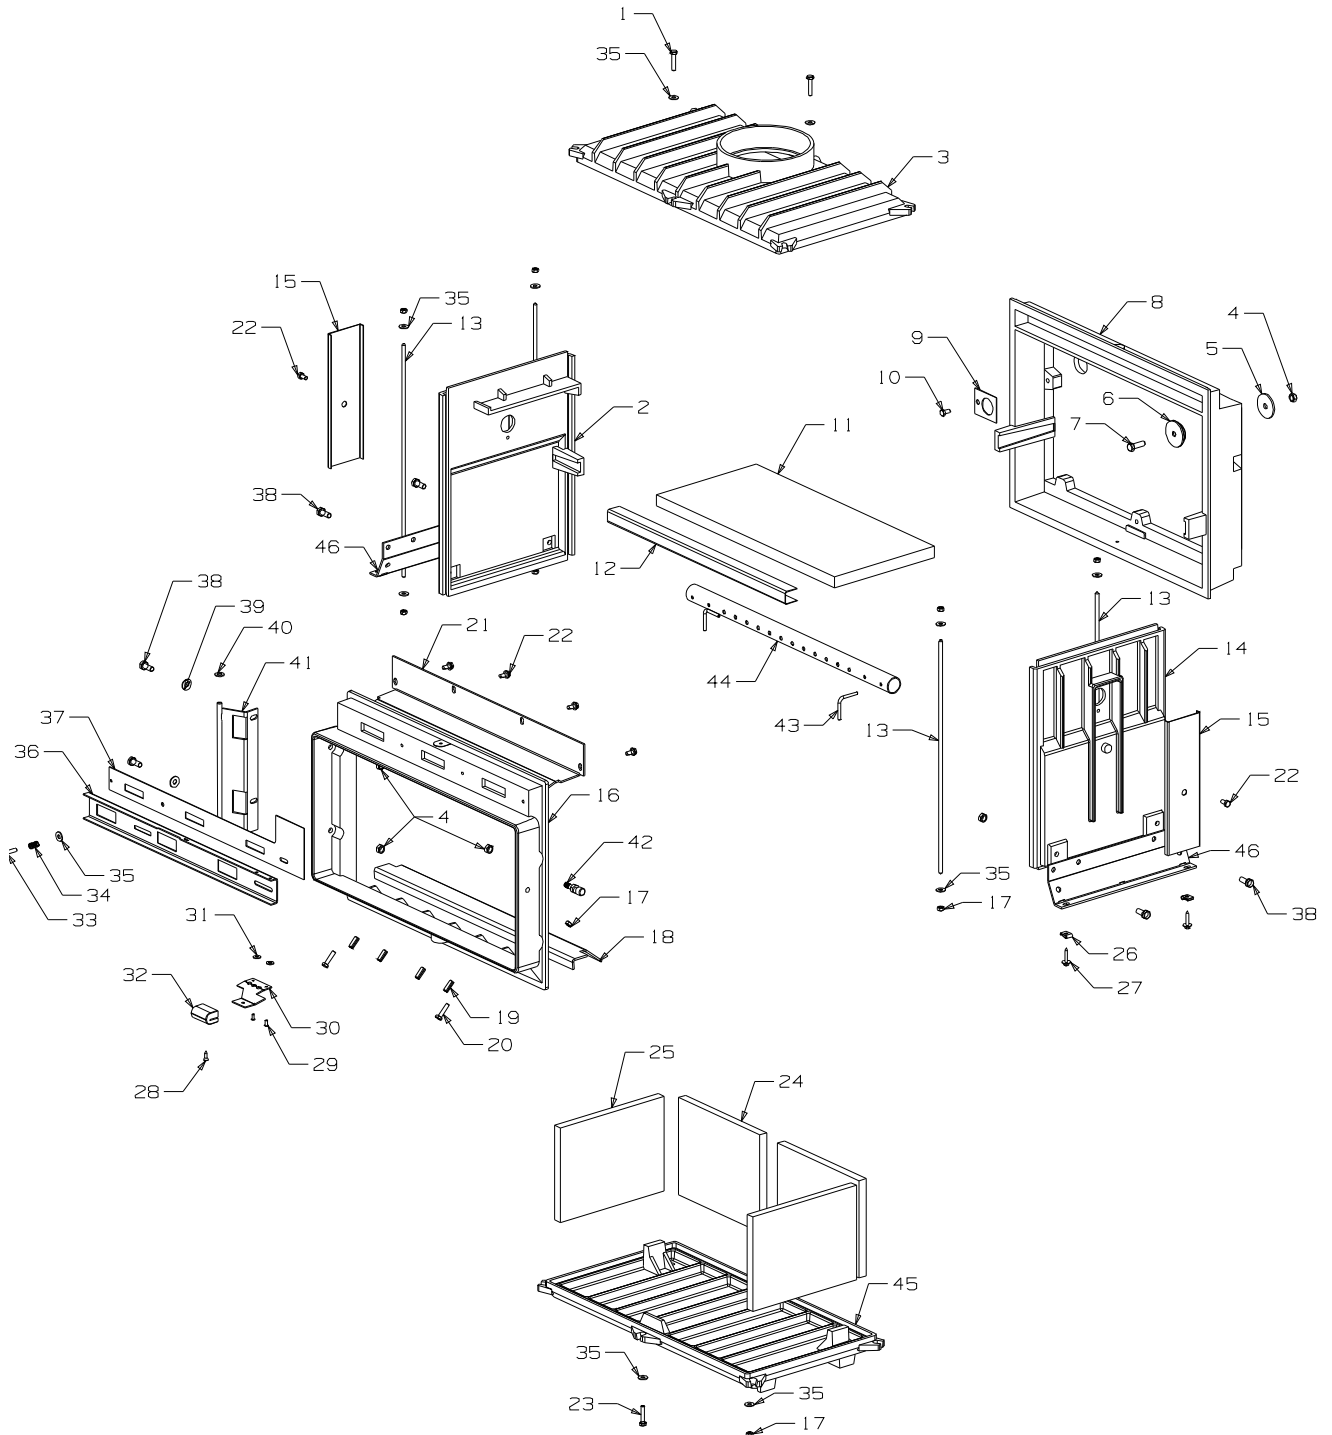

Masport®

FREESTANDING WOOD FIRES

LE 3000 S2 (NZ & AUST)

		NZ	AUST
Part Numbers	Black	994951	986980
	Charcoal	994952	986995
	Grey	_____	986997

From Serial Number 3000380

Item No	Part No	Description	Qty	Item No	Part No	Description	Qty
1	786822	Panel-Top - Black	1	25	986229	Panel-Pedestal, LH - Black	1
	• 786477	Panel-Top - Charcoal	1	• 794015	Panel-Pedestal, LH - Charcoal	1	
	• 786830	Panel-Top - Grey	1	• 786129	Panel-Pedestal, LH - Grey	1	
2	786823	Panel-Rear - Black	1	26	986691	Shelf Assy-Ash - Black	1
	• 786873	Panel-Rear - Blue	1	• 794018	Shelf Assy-Ash - Charcoal	1	
	• 786818	Panel-Rear - Grey	1	• 786850	Shelf Assy-Ash - Grey	1	
3	986492	Heatshield-Back	1	27	584581	Badge	1
4	986121	Heatshield-Side	2	28	786821	Panel-Front - Black	1
5	501303	Rivet-Pop 4.0 Dia x 7.9	6	• 786476	Panel-Front - Charcoal	1	
6	986148	Spacer-Grille	2	• 786817	Panel-Front - Grey	1	
7	986149	Spacer-Front Panel	2	29	503381	Push Fix, Spire	2
8	786828	Panel-RH Side - Black	1	30	986826	Door Assy - Black	1
	• 794001	Panel-RH Side - Charcoal	1	• 794017	Door Assy - Charcoal	1	
	• 794033	Panel-RH Side - Grey	1	• 986819	Door Assy - Grey	1	
9	503005	Screw, S/T 10 x .5	4	• 986099	Door Assy (No Trim - Black)	1	
10	986491	Heatshield-Bottom	1	31	501480	• Screw; S/T 8 x .5	4
11	791150	Panel-Pedestal, Back - Black	1	32	786773	• Seal-Door, 11.5mm square	1
	• 795588	Panel-Pedestal, Back - Charcoal	1	33	986485	• Retainer-Glass	1
	• 794034	Panel-Pedestal, Back - Grey	1	34	786774	• Seal Kit-Door Glass	1
12	503259	Screw; S/T 10 x .5	19	35	786484	• Glass - 5 x 518 x 243 - complete with seal	1
13	503388	Nut-Spire	6	36	503429	• Rivet-Pop 3.2 Dia x 4.8	5
14	503459	Screw, S/T 12 x 25	6	37	986212	• Trim-Door - Gold	1
15	995612	Bracket-Seismic Restraint	1	38	786824	• Panel-Door, Complete - Black (No Glass)	1
16	586155	Plug-Switch Hole	1	• 794016	• Panel-Door, Complete - Charcoal (No Glass)	1	
17	501959	Screw, Set M6 x 12 HEX	9	39	786772	• Handle Assy-Door 10mm	1
18	986413	Bracket-Seismic Restraint	2	40	503006	• Pin, Tension 4.0 x 16	1
19	501602	Nut, M8 Hex	13	41	986605	• Handle-Assy	1
20	994030	Foot Assy - Black	1	42	586161	• Handle-Door	1
21	794030	• TPanel-Foot - Black	1	43	503004	• Screw; CSK No. 8 x 5/8"	2
22	994027	• Trim-Pedestal - Black	1	44	503001	• Nut-Spire	4
	• 994024	Foot Assy - Charcoal	1	45	501704	• Washer, Flat 10 x 19 x 1.6	3
	• 794024	• TPanel-Foot - Charcoal	1	46	986487	• Latch Door Assy 10mm	1
	• 994025	• Trim-Pedestal - Charcoal	1	47	986147	Brace-Side Panel	1
	• 994040	Foot Assy - Grey	1	48	786816	Grille-5 Louvre - Black	1
	• 786483	Panel-Foot - Grey	1	49	786825	Panel-LH Side - Black	1
	• 994041	• Trim-Pedestal - Gold	1	• 794002	Panel-LH Side - Charcoal	1	
23	986228	Panel-Pedestal, Front - Black	1	• 786820	Panel-LH Side - Grey	1	
	• 994009	Panel-Pedestal, Front - Charcoal (badge on front)	1				
	• 786128	Panel-Pedestal, Front - Grey	1				
24	986226	Panel-Pedestal, RH - Black	1				
	• 794014	Panel-Pedestal, RH - Charcoal	1				
	• 786150	Panel-Pedestal, RH - Grey	1				