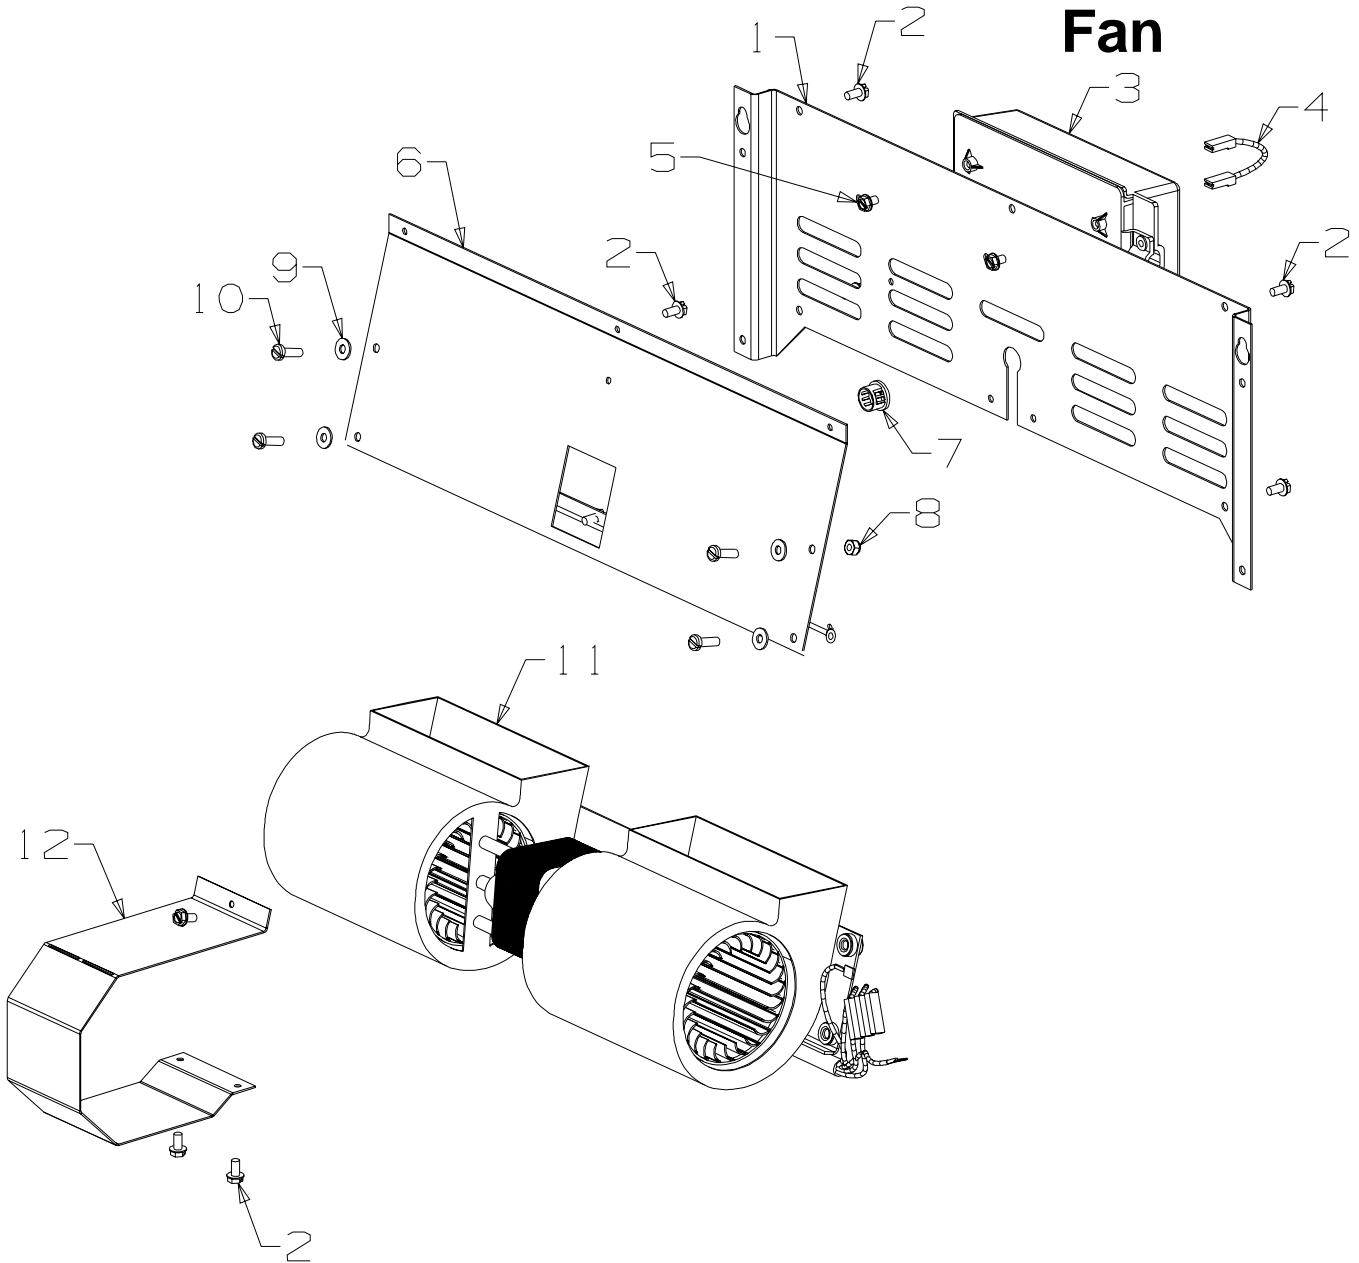

Bold Text = Assemblies
Bulleted Text = Items included in Assemblies

Three Speed Fan - Single End

Part No's. 986364 Fan Assembly - Black

Item No	Part No	Description	Qty	Item No	Part No	Description	Qty
1	501110	Screw, S/T 6 x .25	4	9	501704	Washer, Flat 10 x 19 x 1.6	1
2	986187	Cover-Fan Motor	1	10	585624	Switch-4 Position	1
3	986192	Panel Assy-Fan - Black	1	11	588507	Terminal-Utilux, 6.3mm	1
4	501767	Rivet-Pop 3.2 Dia x 3.2	3	12	502068	Clamp-Cable	1
5	588086	Loom-3 Pin 75v	1	13	503106	Washer, Flat M5	2
6	577089	Nut-Cable	1	14	501856	Nut, M5	2
7	501857	Screw, Pan M5 x 10	1	15	503371	Washer-Fan Disc 5 ID x 10 OD	1
8	585625	Knob-Fan Switch	1	16	786174	Fan-3 Speed	1

Three Speed Fan - Double End

Part No. 995370 Black

Item No	Part No	Description	Qty	Item No	Part No	Description	Qty
1	995369	Panel-Mounting, Fan	1	9	787125	Fan - 3 Speed Double End Incl. Cord Swith	1
2	995368	Panel-Rear, Fan - Black	1	10	503671	Grommet, Fan 14mm OD x 6mm ID	4
3	503630	Screw, S/T 10 x .4	10	NOT ILLUSTRATED			
4	503511	Nut, M5 Hex	4		503054	Tie-Nylon Cable	1
5	500848	Washer; Flat 3/16" x .5	4		586734	Bush-Plastic	1
6	501580	Screw, Pan M5 x 16	4				
7	501110	Screw; S/T 6 x .25	1				
8	995367	Cover-Fan Motor	1				

When ordering PLEASE QUOTE PART NUMBER & Description, NOT Illustration No.
Determine right or left hand side from standing in viewing position

Remote Control Fan

Part No. 995398 Black

Item No	Part No	Description	Qty	Item No	Part No	Description	Qty
1	995368	Panel-Rear,Fan - Black	1	10	501580	Screw, Pan M5 x 16	4
2	503630	Screw; S/T 10 x .4	11	11	786732	Fan-3 Speed Double End	1
3	595397	Circuit Board-Remote	1	12	995367	Cover-Fan Motor	1
4	591287	Lead-P/C Board	1	NOT ILLUSTRATED			
5	503259	Screw; S/T 10 x .4	2				
6	995369	Panel-Mounting, Fan	1		503054	Tie-Nylon Cable	1
7	586734	Bush-Plastic	1		588068	Loom-3 Pin, Fan V 75	1
8	503511	Nut, Nyloc M5	4		595396	Remote Control-Handpiece	1
9	500848	Washer; Flat 3/16"	4				