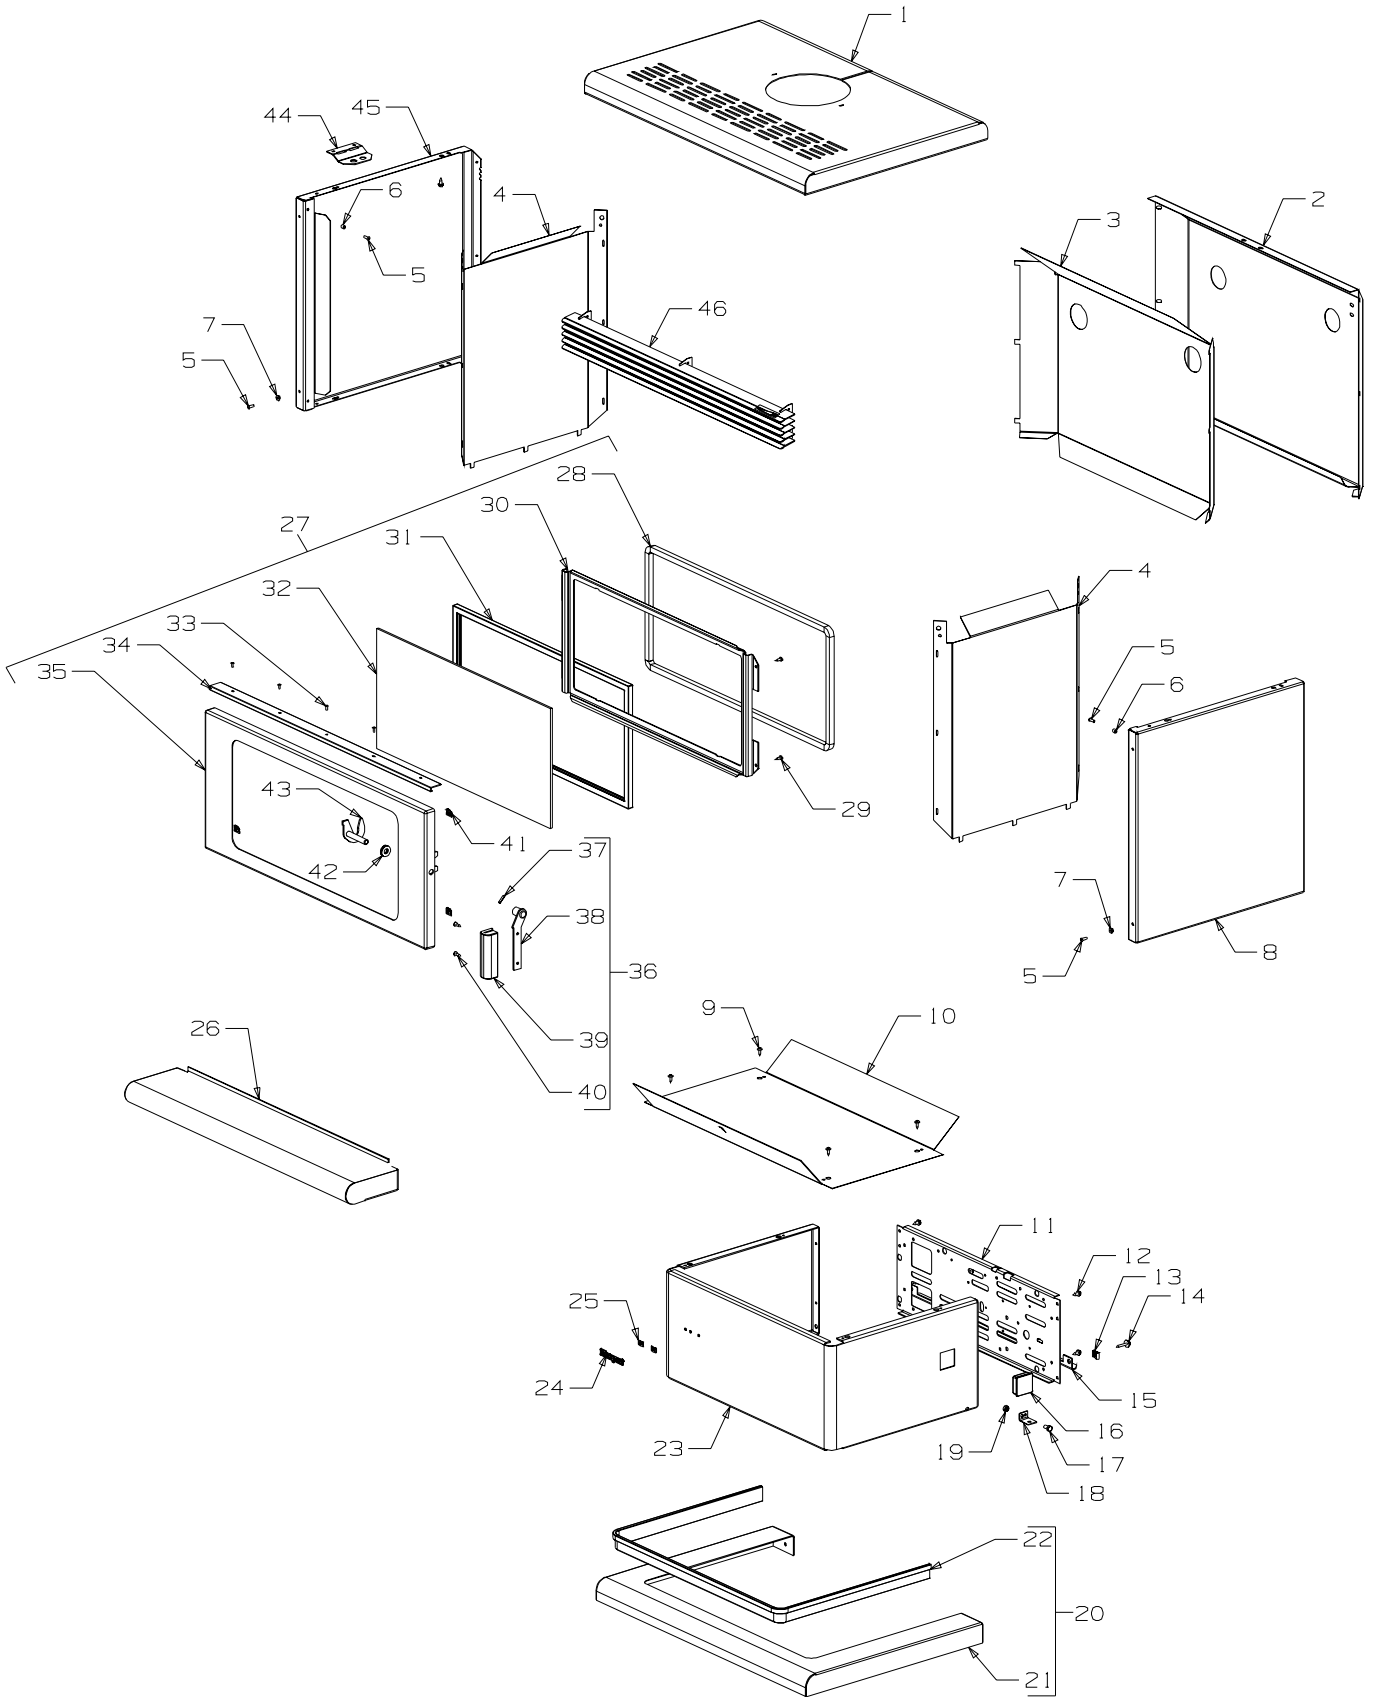

From Serial Number 3029713

Month and Year of Manufacture: From May 2003

Item No	Part No	Description	Qty	Item No	Part No	Description	Qty
1	786822	Panel-Top - Black	1	794070		Pedestal - Grey	
	794055	Panel-Top - Gloss Black	1			(incl items 16, 24-25)	1
	786830	Panel-Top - Grey	1	585581		• Badge - Silver	1
2	786823	Panel-Rear - Black	1	503381		• Clip-Starlock, 4 Dia	2
	786818	Panel-Rear - Grey	1	24 585581		Badge - Silver	1
3	986492	Heatshield-Back	1	25 503381		Clip-Starlock, 4 Dia	2
4	986121	Heatshield-Side	2	26 794080		Shelf Assy-Ash - Black	1
5	501303	Rivet-Pop 4.0 Dia x 7.9	6	794068		Shelf Assy-Ash - Gloss Black	1
6	986148	Spacer-Grille	2	794081		Shelf Assy-Ash - Grey	1
7	986149	Spacer-Front Panel	2	27 986826		Door Assy - Black	1
8	786828	Panel-RH Side - Black	1	794056		Door Assy - Gloss Black	1
	794022	Panel-RH Side - Gloss Black	1	786819		Door Assy - Grey	1
	794033	Panel-RH Side - Grey	1	986099		Door Assy (No Trim - Black)	1
9	503005	Screw, S/T 10 x .5	4	28 501480		• Screw; S/T 8 x .5	4
10	986491	Heatshield-Bottom	1	29 786773		• Seal-Door, 11.5mm square	1
11	791150	Panel-Pedestal, Back - Black	1	30 986485		• Retainer-Glass	1
12	503259	Screw; S/T 10 x .5	19	31 786774		• Seal Kit-Door Glass	1
13	503388	Nut-Spire	6	32 786784		• Glass - 518 x 243 x 5	
14	503459	Screw, S/T 12 x 25	6			- complete with seal	1
15	995612	Bracket-Seismic Restraint	1	33 503429		• Rivet-Pop 3.2 Dia x 4.8	5
16	586155	Plug-Switch Hole	1	34 786215		• Trim-Door - Silver	1
17	501959	Screw, Set M6 x 12 HEX	9	35 786824		• Panel-Door, Complete - Black	
18	986413	Bracket-Seismic Restraint	2			(No Glass)	1
19	501602	Nut, M8 Hex	13	36 786772		• Handle Assy-Door 10mm	1
20	994030	Foot Assy - Black	1	37 503006		• Pin, Tension 4.0 x 16	1
21	986483	NOT AVAILABLE	1	38 986605		• Handle-Assy	1
22	994027	• Trim-Pedestal - Black	1	39 586161		• Handle-Door	1
	994059	Foot Assy - Gloss Black	1	40 503004		• Screw; CSK No. 8 x 5/8"	2
	986483	NOT AVAILABLE	1	41 503001		• Nut-Spire	4
	994060	• Trim-Pedestal - Gloss Black	1	42 501704		• Washer, Flat 10 x 19 x 1.6	3
	994040	Foot Assy - Grey	1	43 986487		• Latch Door Assy 10mm	1
	986483	NOT AVAILABLE	1	44 986147		Brace-Side Panel	1
	994041	• Trim-Pedestal - Grey	1	45 786825		Panel-LH Side - Black	1
23	794066	Pedestal - Black		794057		Panel-LH Side - Gloss Black	1
		(incl items 16, 24-25)	1	786820		Panel-LH Side - Grey	1
	585581	• Badge - Silver	1	46 786816		Grille-5 Louvre - Black	1
	503381	• Clip-Starlock, 4 Dia	2				
	794067	Pedestal - Gloss Black					
		(incl items 16, 24-25)	1				
	585581	• Badge - Silver	1				
	503381	• Clip-Starlock, 4 Dia	2				