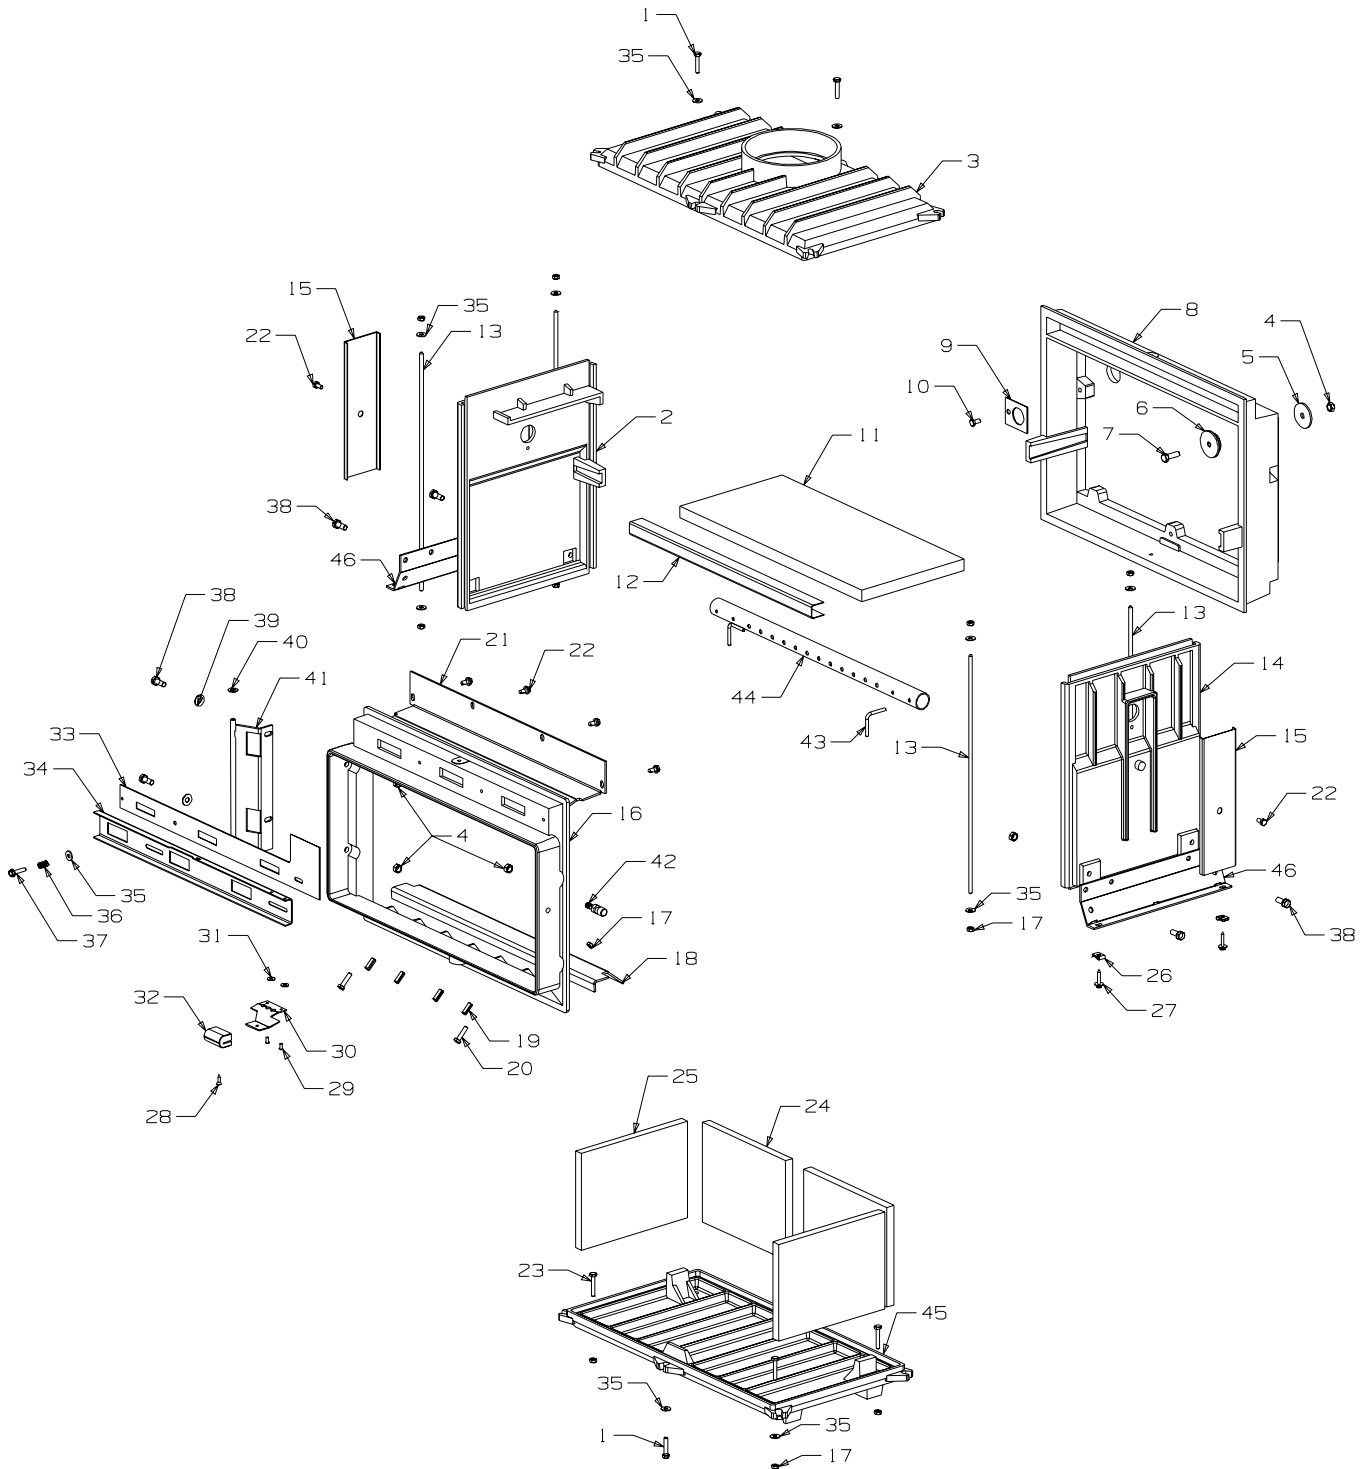

Item No	Part No	Description	Qty	Item No	Part No	Description	Qty
1	501962	Screw, Set M6 x 30	4	27	503459	Screw, S/T 12 x 25	6
2	786645	Firebox-LH Side	1	794061	Air Slide Complete "W"		
3	986302	Firebox-Top	1		(Incl. items 28-34)		1
	984090	Plug Assy - 34mm Dia		28	503792	• Screw; CSK No. 8 x 1/2"	1
		(Incl. items 4-7)	2	29	586167	• Rivet-Pop 4.0 Dia x 4.8	2
4	501602	• Nut, M8 Hex (2)	13	30	986166	• Extension-Slide, Air Inlet	1
5	502093	• Washer, Flat 8 x 42 x 3.0	2	31	500848	• Washer; Flat 3/16" x .5	2
6		NOT AVAILABLE		32	986162	• Knob-Air Control	1
7	501685	• Screw, Set M8 x 30 Hex	2	33	994061	• Plate, Back-Meter "W"	1
8	786661	Firebox-Back (Incl. items 1(2), 9, 10(3), 17(3), 35(2))	1	34	987155	• Slide-Air Inlet 20 x 50	1
9	984838	Flange-Secondary Air Tube	3	786788	Air Slide Complete - Water Booster		
10	501959	Screw, Set M6 x 12 Hex	9		(Incl. items 28-34)		1
11	786109	Board-Top 215 x 470 x 20		503792	• Screw; CSK No. 8 x 1/2"		1
		(1 per pack) (Incl. item 12)	1	586167	• Rivet-Pop 4.0 Dia x 4.8		2
12	993048	• Channel-Baffle Reinforcer	1	986166	• Extension-Slide, Air Inlet		1
	986373	Board-Top 215 x 470 x 20		500848	• Washer; Flat 3/16" x .5		2
		(5 per pack) (Incl. item 12)	1	986162	• Knob-Air Control		1
12	993048	• Channel-Baffle Reinforcer	1	986788	• Plate, Back-Meter		
13	984598	Rod-Tie, M6	4		- 3 ID Slot		1
14	786646	Firebox-RH Side	1	987155	• Slide-Air Inlet 20 x 50		1
15	786146	Cover-Secondary Air	2	35	500374	Washer; Flat 1/4"	15
16	786660	Firebox-Front		36	585223	Spring-Compression, Air Inlet	2
		(Incl. items 17-22)	1				
17	501682	• Nut, M6 HEX (2)	24	37	503336	Screw, S/T M6 x 25	2
18	986665	• Plate-Base Air	1	38	501597	Screw, Set M8 x 20 HEX	6
19	503008	• Pin, Tension 8.0 x 20	4	39	501606	Washer, Flat 8 x 19 x 1.6	2
20	501963	• Screw, Set M6 x 25 HEX	2	40	006025	Washer, Flat 5/16"	
21	794063	• Deflector-Primary Air	1	41	786664	Hinge Assy	
22	503003	• Screw; S/T 1/4" x .5 (4)	6		(Incl. items 4 (2), 38(2))		1
23	503794	Screw, Set M6 x 40	4	42	586482	Pin-Door Latch	1
24	794065	Board-Firebox, Back - 15mm	1	43	586439	Pin-Retaining, Secondary Air Tube	1
25	796064	Board-Firebox, Side - 15mm	1	44	995288	Tube-Secondary Air, 33 x 3.5	1
26	503388	Nut-Spire	6	45	786681	Firebox-Bottom	1
				46	786123	Bracket-Mounting, Cabinet	2

Bold Text = Assemblies
Bulleted Text = Items included in Assemblies