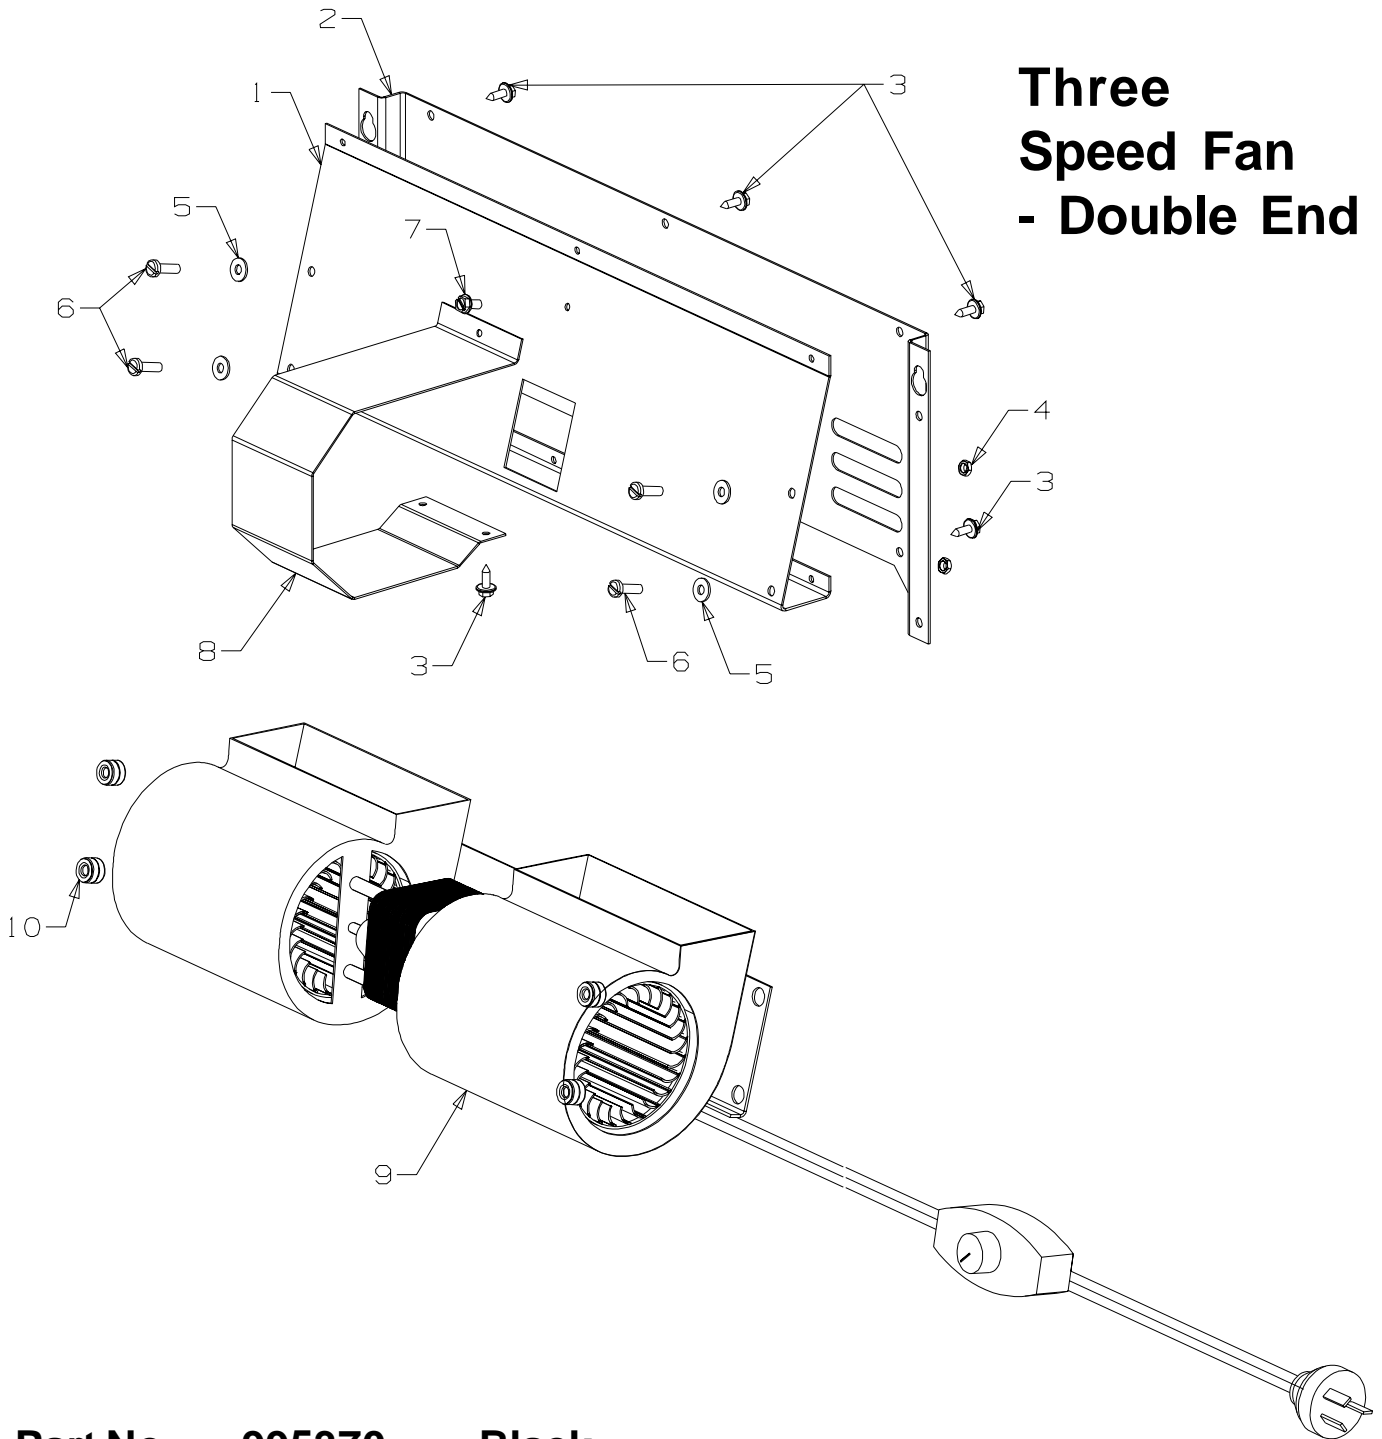

Bold Text = Assemblies
Bulleted Text = Items included in Assemblies

Three Speed Fan - Single End

Part No's. 986364 Fan Assembly - Black

Item No	Part No	Description	Qty	Item No	Part No	Description	Qty
1	501110	Screw, S/T 6 x .25	4	9	501704	Washer, Flat 10 x 19 x 1.6	1
2	986187	Cover-Fan Motor	1	10	585624	Switch-4 Position	1
3	986192	Panel Assy-Fan - Black	1	11	588507	Terminal-Utilux, 6.3mm	1
4	501767	Rivet-Pop 3.2 Dia x 3.2	3	12	502068	Clamp-Cable	1
5	588086	Loom-3 Pin 75v	1	13	503106	Washer, Flat M5	2
6	577089	Nut-Cable	1	14	501856	Nut, M5	2
7	501857	Screw, Pan M5 x 10	1	15	503371	Washer-Fan Disc 5 ID x 10 OD	1
8	585625	Knob-Fan Switch	1	16	786174	Fan-3 Speed	1

Three Speed Fan - Double End

Part No. 995370 Black

Item No	Part No	Description	Qty	Item No	Part No	Description	Qty
1	995369	Panel-Mounting, Fan	1	9	787125	Fan - 3 Speed Double End Incl. Cord Swith	1
2	995368	Panel-Rear, Fan - Black	1	10	503671	Grommet, Fan 14mm OD x 6mm ID	4
3	503630	Screw, S/T 10 x .4	10	NOT ILLUSTRATED			
4	503511	Nut, M5 Hex	4		503054	Tie-Nylon Cable	1
5	500848	Washer; Flat 3/16" x .5	4		586734	Bush-Plastic	1
6	501580	Screw, Pan M5 x 16	4				
7	501110	Screw; S/T 6 x .25	1				
8	995367	Cover-Fan Motor	1				

When ordering PLEASE QUOTE PART NUMBER & Description, NOT Illustration No.
Determine right or left hand side from standing in viewing position

Remote Control Fan

Part No. 995398 Black

Item No	Part No	Description	Qty	Item No	Part No	Description	Qty
1	995368	Panel-Rear,Fan - Black	1	10	501580	Screw, Pan M5 x 16	4
2	503630	Screw; S/T 10 x .4	11	11	786732	Fan-3 Speed Double End	1
3	595397	Circuit Board-Remote	1	12	995367	Cover-Fan Motor	1
4	591287	Lead-P/C Board	1	NOT ILLUSTRATED			
5	503259	Screw; S/T 10 x .4	2				
6	995369	Panel-Mounting, Fan	1		503054	Tie-Nylon Cable	1
7	586734	Bush-Plastic	1		588068	Loom-3 Pin, Fan V 75	1
8	503511	Nut, Nyloc M5	4		595396	Remote Control-Handpiece	1
9	500848	Washer; Flat 3/16"	4				