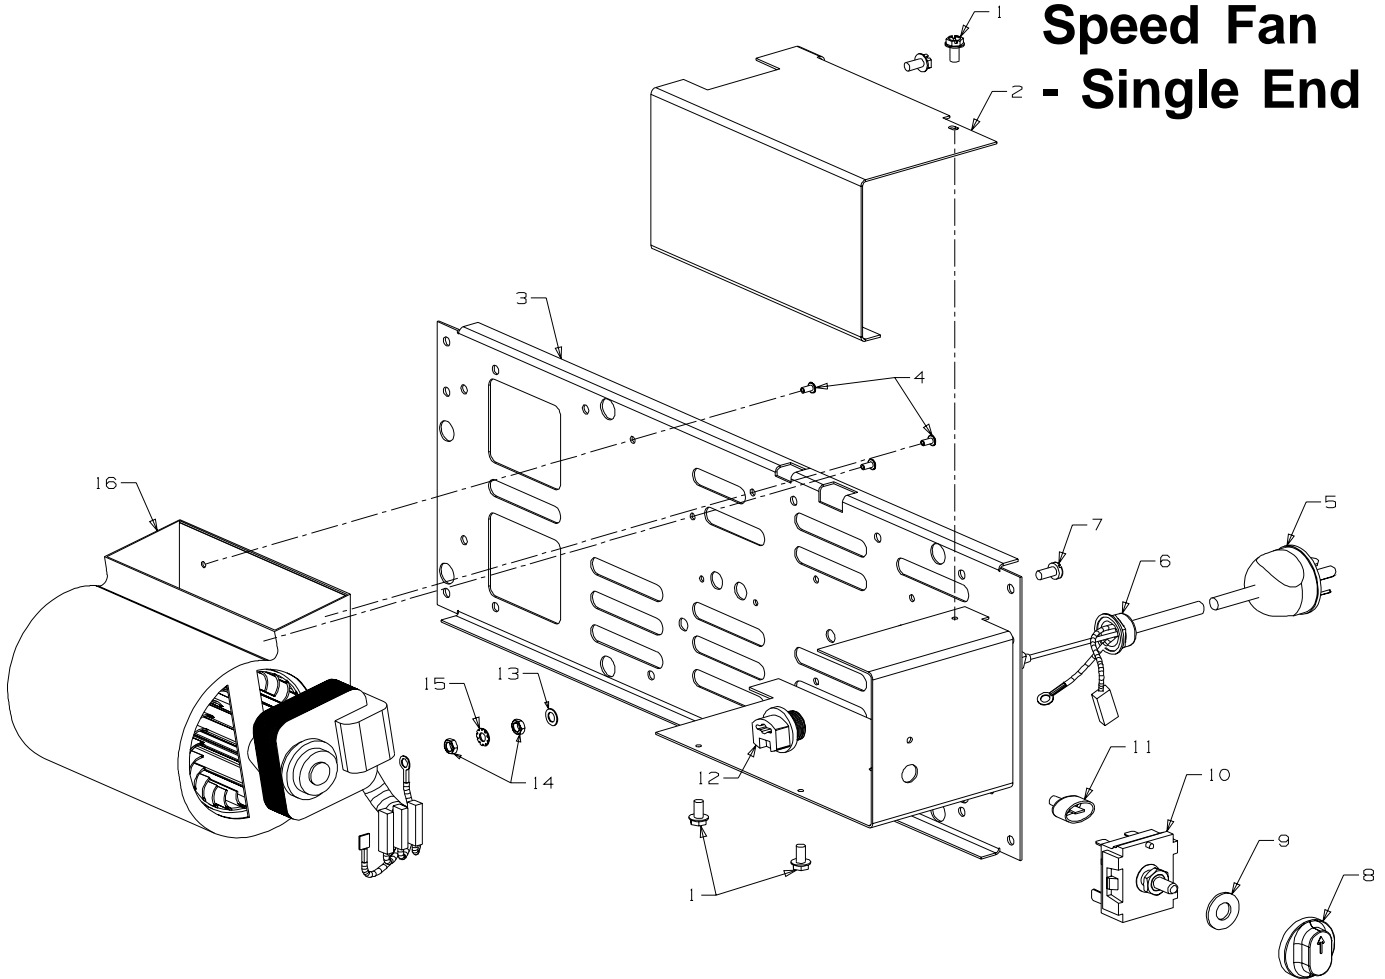

Bold Text = Assemblies
Bulleted Text = Items included in Assemblies

Three Speed Fan - Single End

Part No's. 986364 Fan Assembly - Black

Item No	Part No	Description	Qty	Item No	Part No	Description	Qty
1	501110	Screw, S/T 6 x .25	4	9	501704	Washer, Flat 10 x 19 x 1.6	1
2	986187	Cover-Fan Motor	1	10	585624	Switch-4 Position	1
3	986192	Panel Assy-Fan - Black	1	11	588507	Terminal-Utilux, 6.3mm	1
4	501767	Rivet-Pop 3.2 Dia x 3.2	3	12	502068	Clamp-Cable	1
5	588086	Loom-3 Pin 75v	1	13	503106	Washer, Flat M5	2
6	577089	Nut-Cable	1	14	501856	Nut, M5	2
7	501857	Screw, Pan M5 x 10	1	15	503371	Washer-Fan Disc 5 ID x 10 OD	1
8	585625	Knob-Fan Switch	1	16	786174	Fan-3 Speed	1