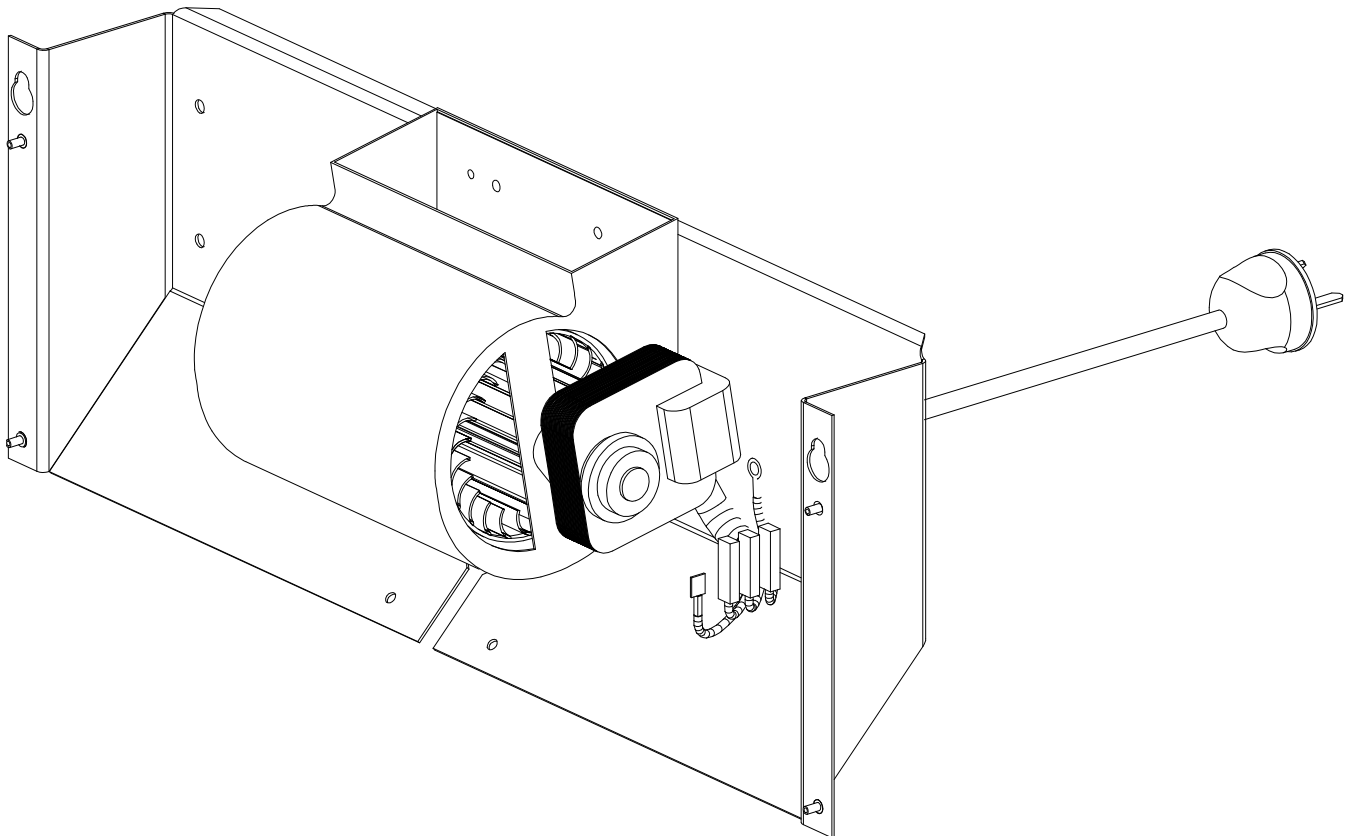

Part No.	Description	Qty
595251	Fan Assembly - Matt Black (Single End - NZ)	1
535290	Fan Assembly - Matt Black (Single End - AUST)	1
995557	Fan Assembly - Matt Black (Double End)	1