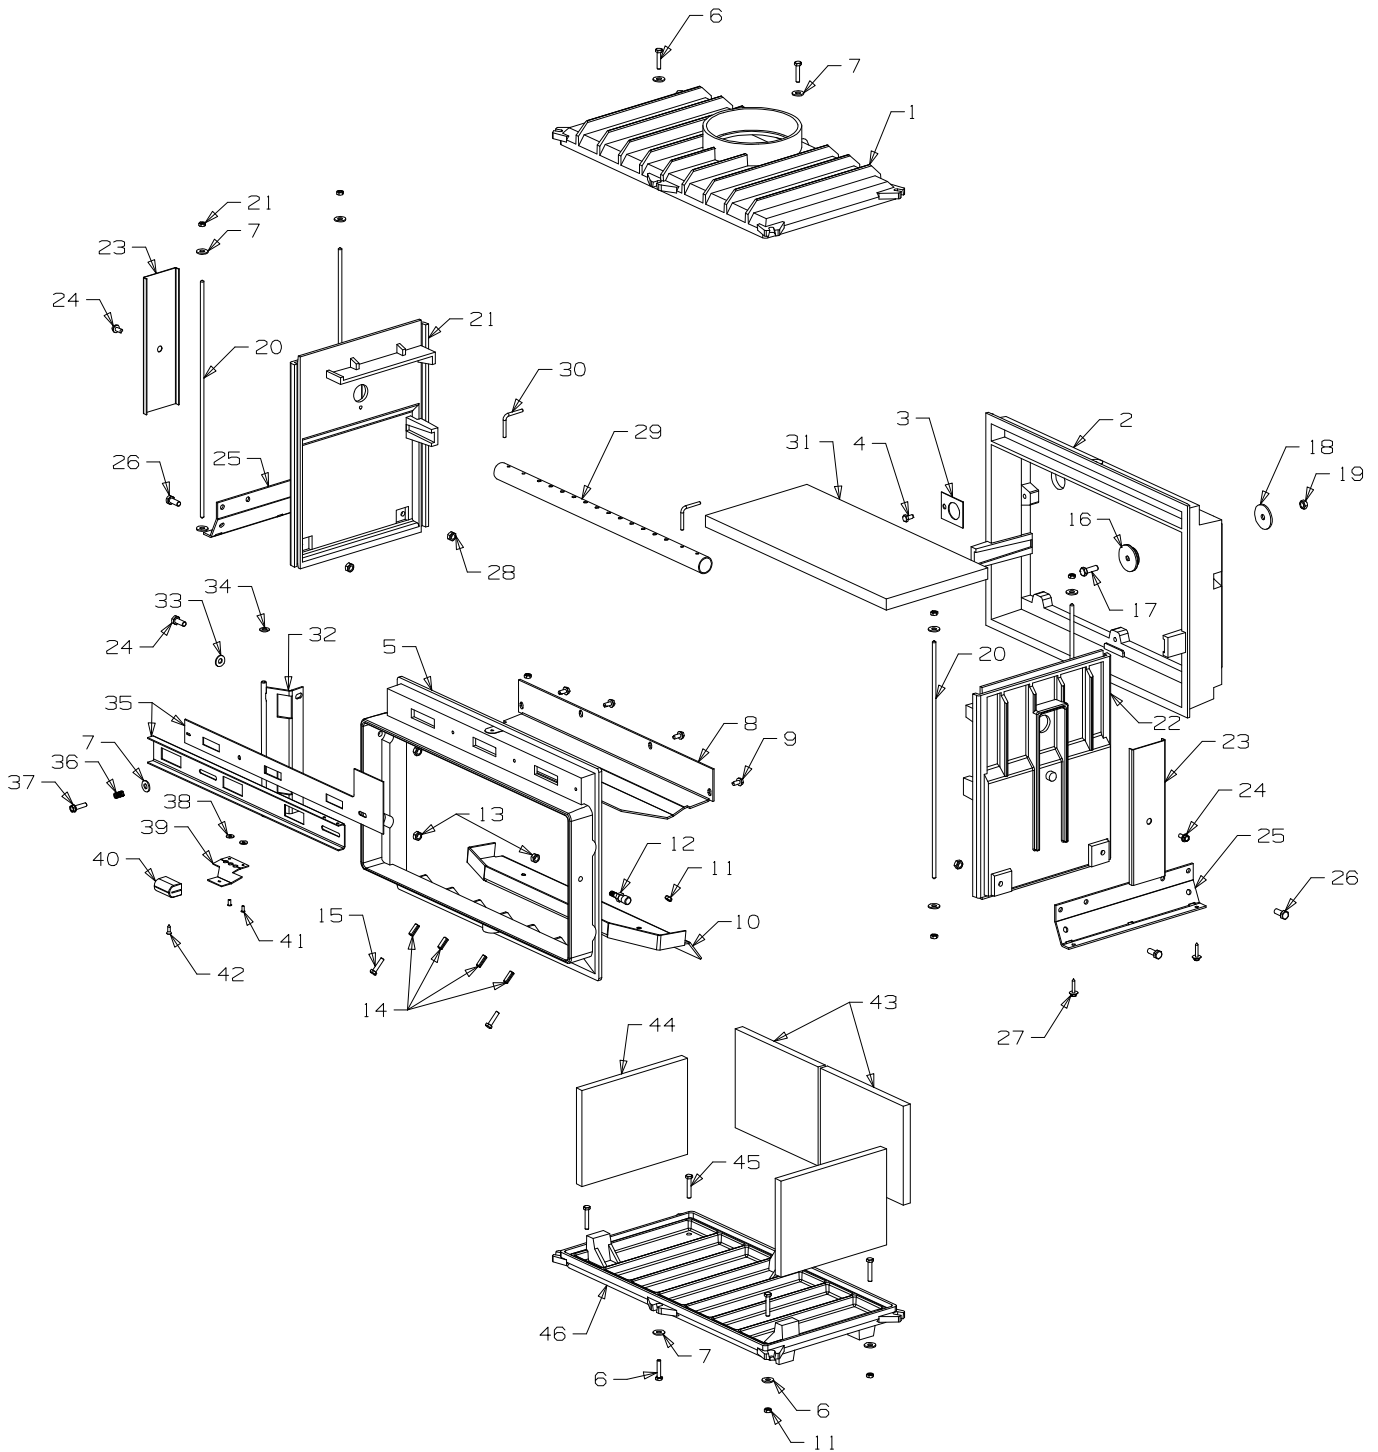

<i>Item</i>	<i>Part No</i>	<i>Description</i>	<i>Qty</i>	<i>Item</i>	<i>Part No</i>	<i>Description</i>	<i>Qty</i>
1	986302	Firebox-Top	1	29	986437	Tube-Secondary Air, 14 x 6.5	
2	786661	Firebox-Back	1			- Straight	1
3	984838	• Flange-Secondary Air Tube	3	30	586439	Pin-Retaining,	
4	501959	• Screw, Set M6 x 12	9			Secondary Air Tube	2
5	786653	Firebox-Front		31	786109	Baffle-Firebox, Top	
		<i>(Incl. item nos. 6 - 15)</i>	1			215 x 470 x 20	1
6	501962	• Screw, Set M6 x 30	4	32	786664	Hinge Assy	
7	500374	• Washer, Flat 1/4"	18			<i>(Incl. item nos. 13, 26)</i>	1
8	795229	Deflector-Primary Air .		33	501606	Washer, Flat 8 x 19 x 1.6	2
		<i>(Incl. item no. 9)</i>	1	34	006025	Washer, Flat 5/16"	1
9	503003	• Screw, S/T 1/4" x .5	6	35	795278	Air Slide Complete - NZ	1
10	795224	• Retainer-Ash	1			• 795279 Air Slide Complete - AUST	1
11	501682	• Nut, M6 Hex	24			• 795280 Air Slide Complete - NZ	
12	586482	• Pin-Door Latch	1			<i>(Water Booster)</i>	1
13	501602	• Nut, M8 Hex	9	36	585223	• Spring-Compression,	
14	503008	• Pin, Tension 8 x 20	4			Air Inlet	2
15	501963	• Screw, Set M6 x 25	2	37	503336	• Screw, S/T M6 x 25	2
	984090	Plug-34 Dia Assy	2	38	500848	• Washer, Flat 3/16"	2
16	684089	• Plug-34 Dia	2	39	995251	• Extention-Slide, Air Inlet	1
17	501685	• Screw, Set M8 x 30	1	40	586162	• Knob-Air Control	1
18	502093	• Washer, Flat 8 x 42 x 3	2	41	586167	• Rivet-Pop 4.0 Dia x 4.8	2
19	501602	• Nut, M8 Hex	9	42	503004	• Screw, Csk No. 8 x 5/8"	3
20	984598	Rod-Tie, M6	4	43	786495	Board-Firebox, Back	
21	786645	Firebox-Side, LH	1			215 x 175 x 15	2
22	786646	Firebox-Side, RH	1	44	786501	Board-Firebox, Side	
23	786146	Cover-Secondary Air	2			223 x 170 x 15	2
24	503003	Screw, S/T 1/4" x .5	6	45	501815	Screw, Set M6 x 35	4
25	786123	Bracket-Mounting	2	46	786681	Firebox-Bottom	1
26	501597	• Screw, Set M8 X 20	6				
27	503459	• Screw, S/T 12 x 25	6				
28	501602	• Nut, M8 Hex	9				

Bold Text = Assemblies
Bulleted Text = Items included in Assemblies