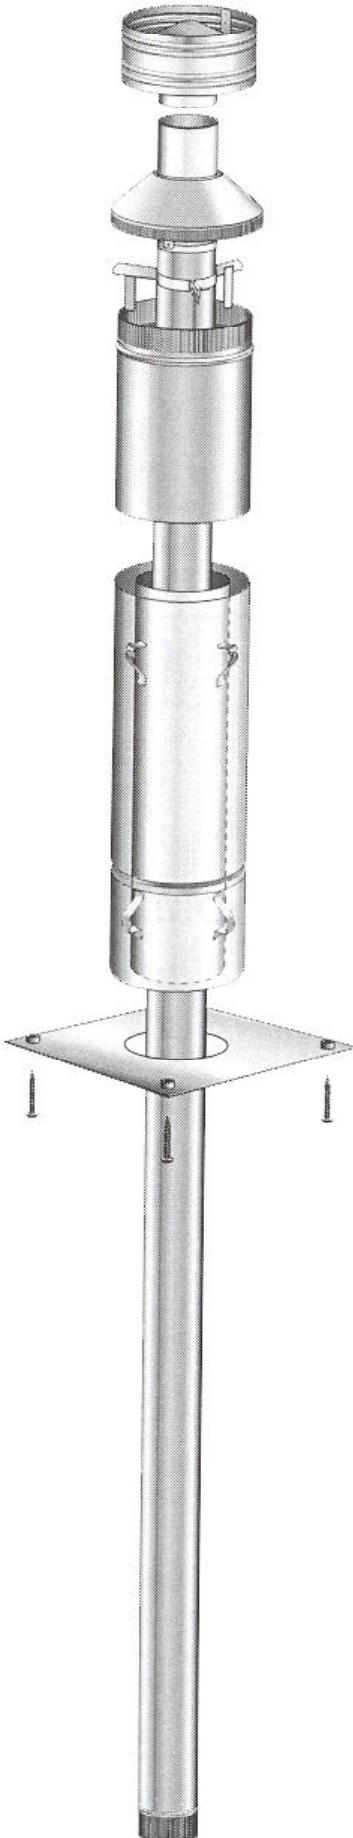

Free Standing Flue Kit

150mm Flue Kit

(to suit Talisman, Horizon, LE 2000, LE 3000, LE 5000, LE 7000, Utopia, **Panorama**)

Contains:

- 3 x 1200mm lengths Flue
- 1 x 1200mm length Outer / Inner Heat Shield Combination
- 1 x 600mm Outer Shield Extension
- 1 x Anti Down Draught Cowl
- 1 x Casing Cover
- 1 x top Flue Spacer Bracket
- 1 x Ceiling Plate
- 1 x Packet screws & Ceramic Spacers

Note: Flue Reflector is required for standard installations

NZ ONLY

Part No: 556099