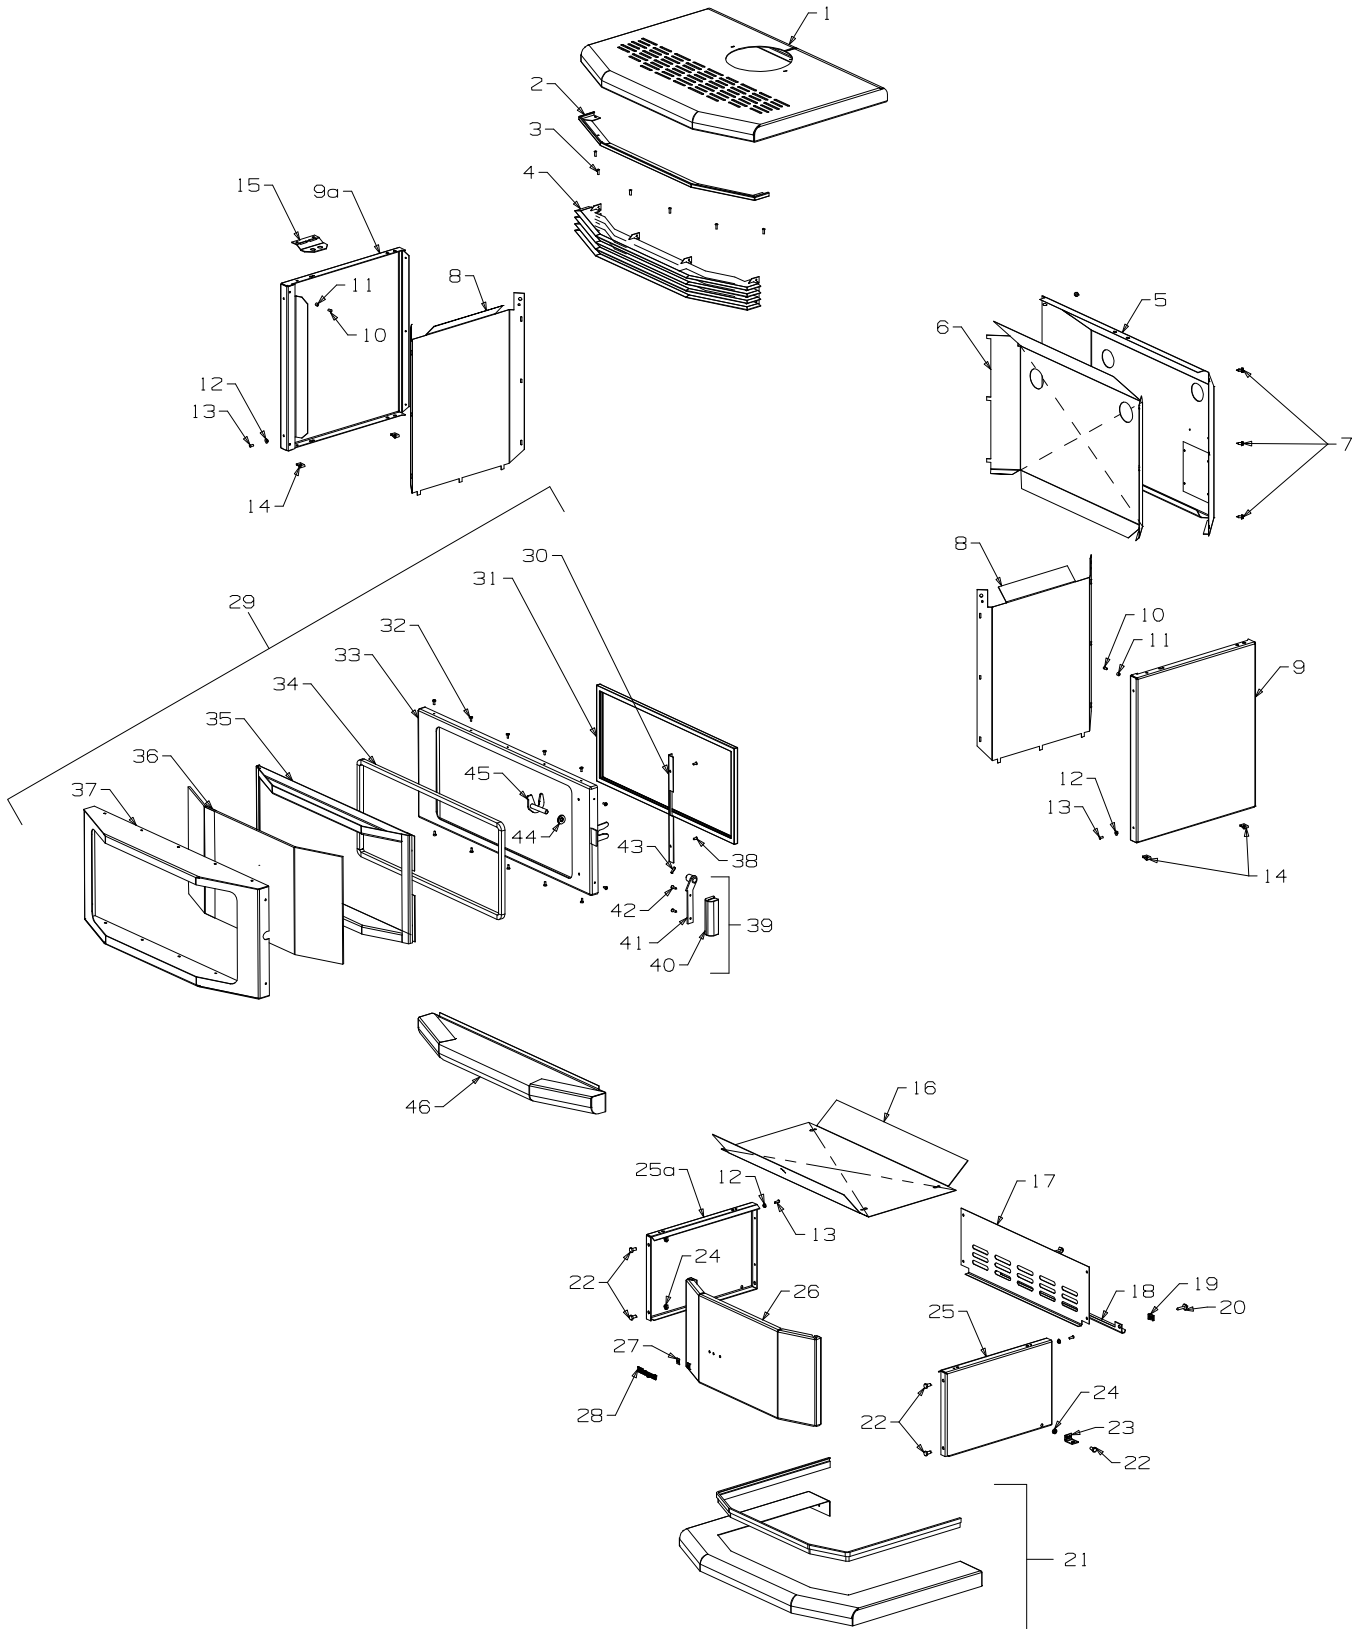

Masport®

PANORAMA (NZ & AUST)

		<i>NZ</i>	<i>AUST</i>
<i>Part Numbers</i>	Matt Black	995910	995919
	Forest Green	995911	995921
	Metallic Black	_____	995228

From Serial Number 3000935

Item No	Part No	Description	Qty	Item No	Part No	Description	Qty
1	795232	Panel-Top - Matt Black	1	25	795302	Panel-Pedestal, RH Side - Matt Black	
	• 795322	Panel-Top - Metallic Black	1			(Incl. item nos. 12-13)	1
	• 795233	Panel-Top - Forest Green	1				
2	795222	• Trim-Top - Gold	1	• 795594	Panel-Pedestal, RH Side - Metallic Black		1
3	501303	• Rivet-Pop 4.0 Dia x 7.9	6	• 795306	Panel-Pedestal, RH Side - Forest Green		1
4	795214	Louvre Assy	1	25a	795301	Panel-Pedestal, LH Side - Matt Black	
5	795234	Panel-Rear - Matt Black	1			(Incl. item nos. 12-13)	1
	• 795235	Panel-Rear - Forest Green	1	• 795592	Panel-Pedestal, LH Side - Metallic Black		1
6	786492	Heatshield-Back	1	• 795305	Panel-Pedestal, LH Side - Forest Green		1
7	503259	Screw, S/T 10 x .5	19	26	795300	Panel-Pedestal, Front - Matt Black	1
8	786121	Heatshield-Side	2	• 795590	Panel-Pedestal, Front - Metallic Black		1
9	795230	Panel-Side, LH - Matt Black	1	• 795304	Panel-Pedestal, Front - Forest Green		1
	• 795320	Panel-Side, LH - Metallic Black	1	27	503381	• Push Fix, Spire	2
	• 795231	Panel-Side, LH - Forest Green	1	28	584581	• Badge - Gold	1
10	586167	• Rivet-Pop 4.0 Dia x 4.8	1	29	795201	Door Assy-Complete - Matt Black (Incl. 39)	1
11	986148	• Spacer-Grille	2	• 795236	Door Assy-Complete - Forest Green		1
12	986149	• Spacer-Front Panel	2	30	995211	• Channel Assy-Rope	1
13	501303	• Rivet-Pop 4.0 Dia x 7.9	1	31	786773	• Seal-Door, 11.5mm	1
14	503388	• Nut-Spire	2	32	503009	• Screw, S/T	10
9a	795303	Panel-Side, RH - Matt Black	1	33	795203	• Panel-Door - Matt Black	1
	• 795321	Panel-Side, RH - Metallic Black	1	34	786774	• Seal Kit, Door Glass	1
	• 795307	Panel-Side, RH - Forest Green	1	35	795204	• Frame Assy-Glass - Matt Black	1
10	586167	• Rivet-Pop 4.0 Dia x 4.8	1	36	795200	• Glass	1
11	986148	• Spacer-Grille	2	37	795237	• Cover-Door - Matt Black	1
12	986149	• Spacer-Front Panel	2	• 795323	• Cover-Door - Metallic Black		1
13	501303	• Rivet-Pop 4.0 Dia x 7.9	1	• 795238	• Cover-Door - Forest Green		1
14	503388	• Nut-Spire	2	38	586167	• Rivet-Pop 4.0 Dia x 4.8	2
15	986147	Brace-Side Panel	1	39	786772	Handle-Assy	1
16	786491	Heatshied-Bottom	1	40	586161	• Handle-Door	1
17	986220	Panel-Pedestal, Back - Matt Black	1	41	986605	• Handle Assembly	1
	• 795588	Panel-Pedestal, Back - Metallic Black	1	42	503004	• Screw, CSK No. 8 x 5/8"	3
	• 986478	Panel-Pedestal, Back - Forest Green	1	43	503006	• Pin, Tension 4.0 x 16	1
18	986792	Bracket-Seismic Restraint	1	44	501704	• Washer, Flat 10 x 21 x 1.6	3
19	503388	Nut-Spire	2	45	986487	• Latch Assy-Door, 10mm	1
20	503459	Screw, S/T 12 x 25	6	46	795245	Panel Assy-Front - Matt Black	1
21	995243	Foot Assy - Packed - Matt Black (Incl. Trim)	1	• 795326	Panel Assy-Front - Metallic Black		1
	• 995325	Foot Assy - Packed - Metallic Black	1	• 795246	Panel Assy-Front - Forest Green		1
	• 995244	Foot Assy - Packed - Forest Green	1				
22	501815	Screw, Set M6 x 35	4				
23	986413	Bracket-Seismic Restraint	2				
24	501793	Nut, Nyloc M8 Hex	4				