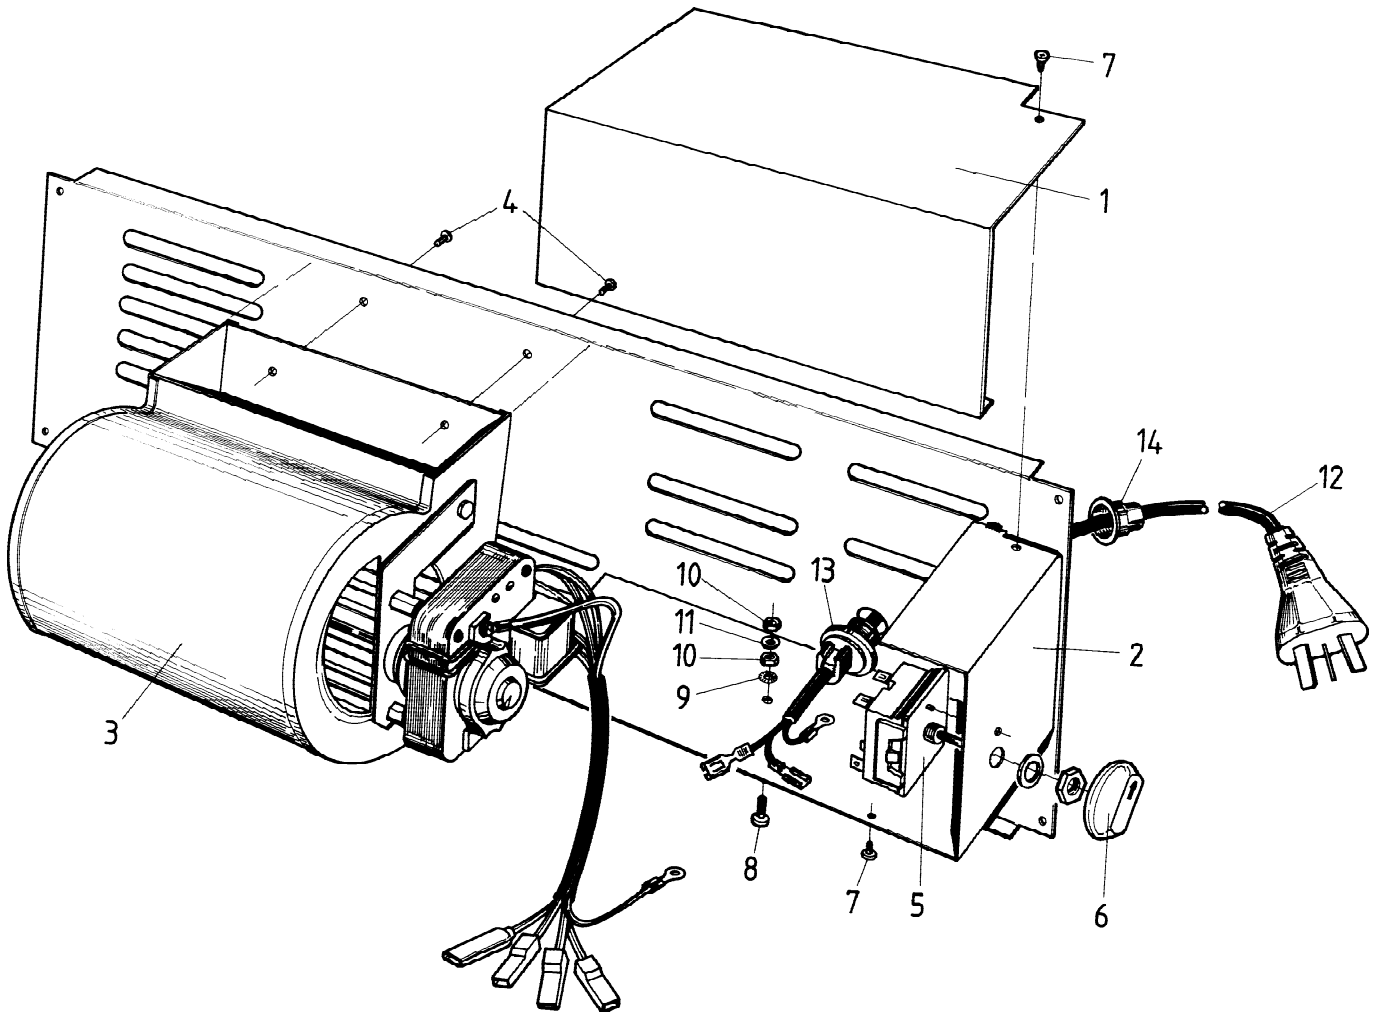

Item No	Part No	Description	Qty	Item No	Part No	Description	Qty
1	986187	Cover-Fan Motor	1	11	503106	Washer, Flat M5	2
2	986192	Panel Assy Fan (Metallic Black)	1	12	588086	Loom	1
3	586174	Fan-3 Speed	1	13	502068	Clamp-Cable	
4	501767	Rivet-Pop 3.2 Dia x 3.2	3	14	577089	Nut-Cable	1
5	585624	Switch-4 Position	1			NOT ILLUSTRATED	
6	585625	Knob-Fan Switch	1		986364	Fan Assembly (Single End) - Metallic Black	1
7	501110	Screw, S/T 1/4" x 6	3				
8	501857	Screw, Pan M5 x 10	1				
9	503106	Washer, Flat M5	2				
10	501856	Nut, M5	2