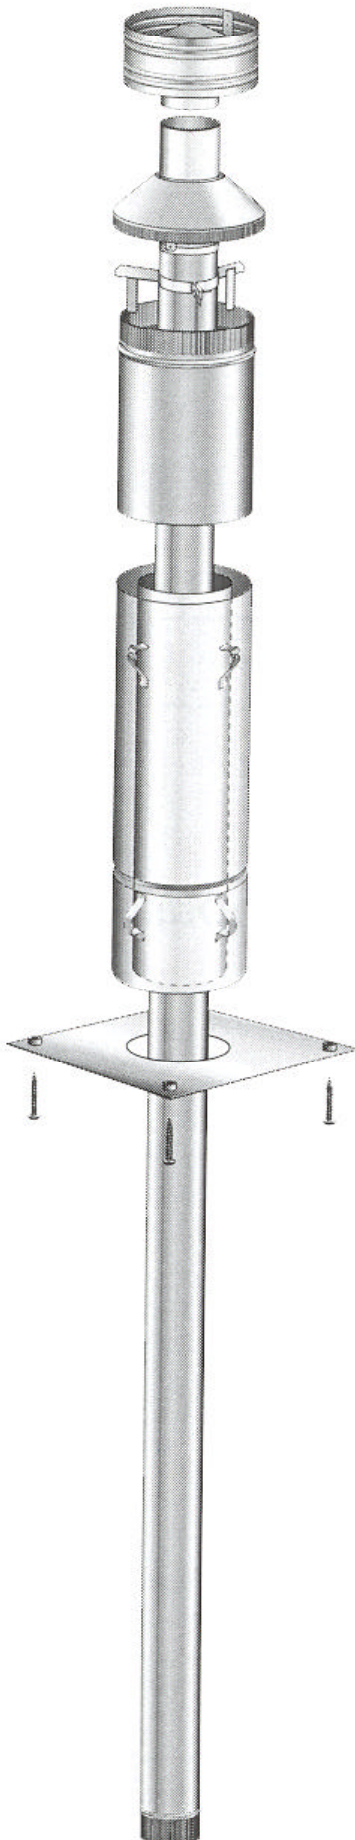

Free Standing Flue Kit

150mm Flue Kit

(to suit **Talisman**, Horizon, LE 2000, LE 3000, LE 5000, LE 7000, Utopia, Panorama)

Contains:

- 3 x 1200mm lengths Flue
- 1 x 1200mm length Outer / Inner Heat Shield Combination
- 1 x 600mm Outer Shield Extension
- 1 x Anti Down Draught Cowl
- 1 x Casing Cover
- 1 x top Flue Spacer Bracket
- 1 x Ceiling Plate
- 1 x Packet screws & Ceramic Spacers

Note: Flue Reflector is required for standard installations

NZ ONLY

Part No: 556099