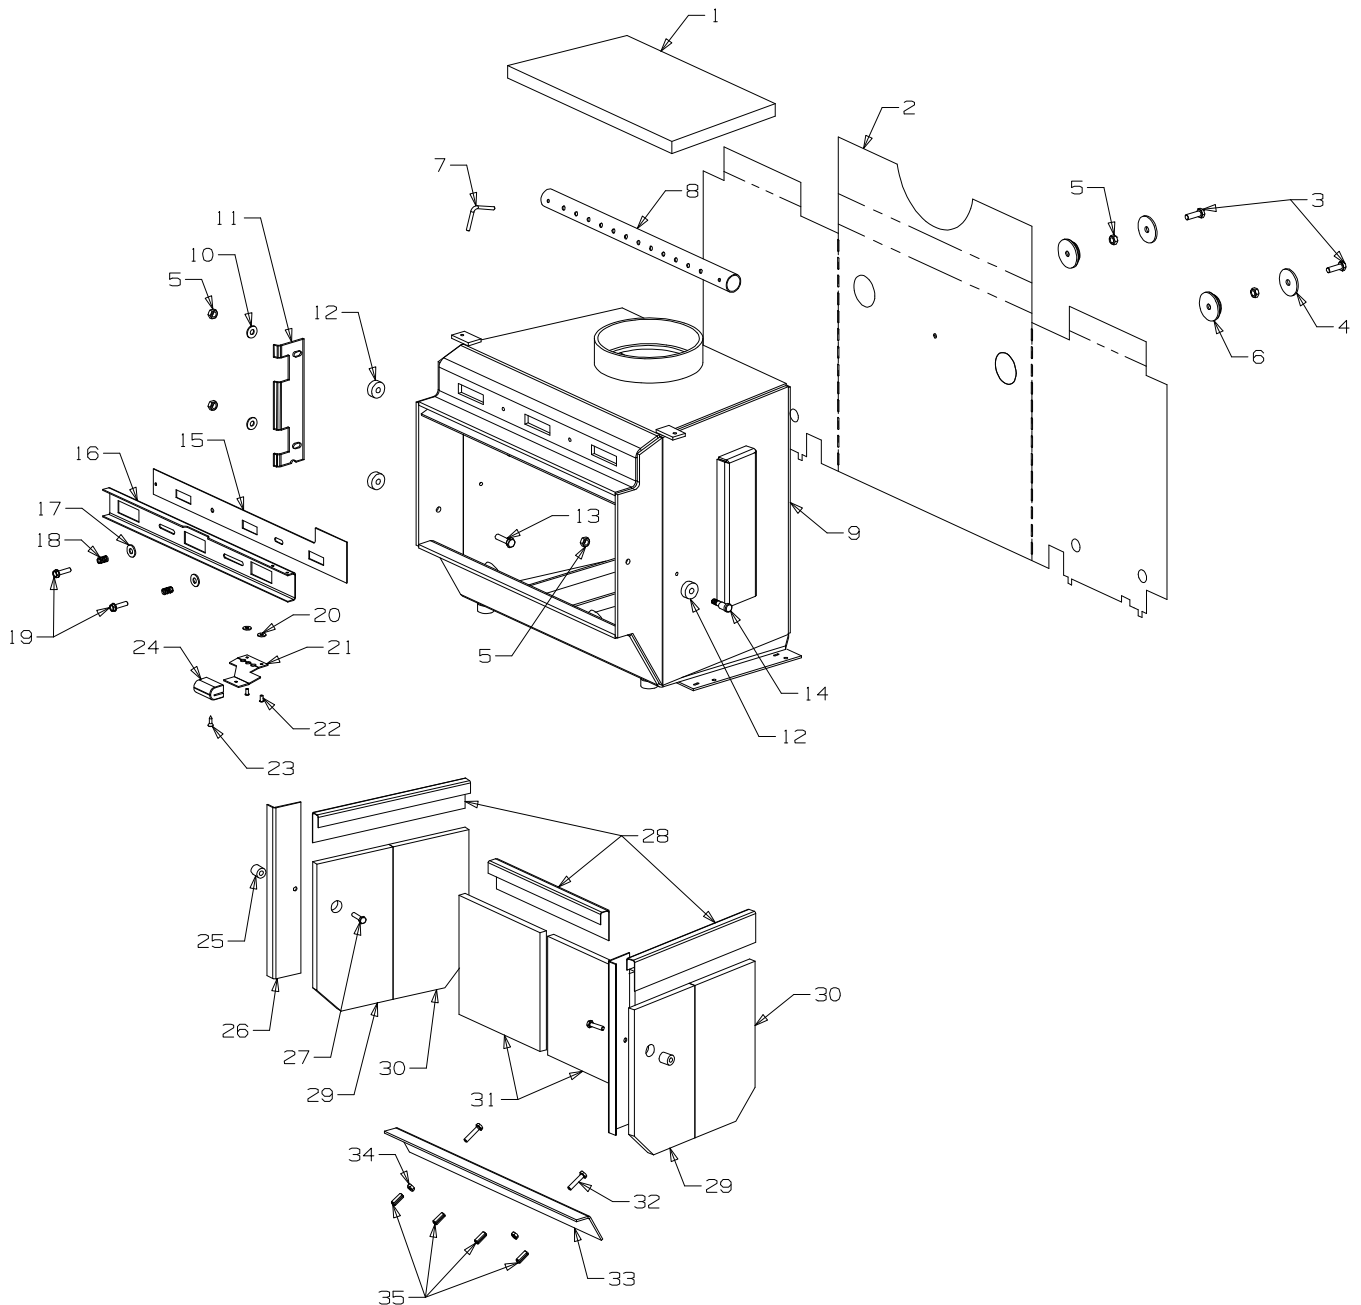

<i>Item No</i>	<i>Part No</i>	<i>Description</i>	<i>Qty</i>	<i>Item No</i>	<i>Part No</i>	<i>Description</i>	<i>Qty</i>
1	987785	Board-Firebox, Top - 20 x 218 x 357	1	17	500374	Washer; Flat 1/4"	14
2	987531	Heatshield-Side & Rear	1	18	585223	Spring-Compression, Air Inlet	2
	984090	Plug-34 Dia (Incl. No's 3-6)		19	503336	Screw, S/T M6 x 25	2
3	501598	Screw, Set M8 x 25 HEX	2	20	500848	Washer; Flat 3/16" x .5	2
4	502093	Washer, Flat 8 x 42 x 3	2	21	986166	Extension-Air Slide	1
5	501602	Nut, M8 HEX	9	22	586167	Rivet-Pop 4.0 Dia x 4.8	2
6	684089	Plug-34 Dia	2	23	503004	Screw; Csk No. 8 x 5/8"	3
7	586439	Pin-Retaining	1	24	586162	Knob-Air Control	1
8	986438	Tube-Secondary Air, - 14 X 6.5 Straight S/S	1	25	994053	Spacer-Fireboard, Retainer	2
9	987692	Firebox Assy - Steel	1	26	987549	Retainer-Fire Board	2
10	501606	Washer, Flat 8 x 19 x 1.6	2	27	501963	Screw, Set M6 x 25 HEX	2
11	986515	Hinge Assy, Door	1	28	994052	Channel-Brick Retainer	3
12	987840	Spacer-Hinge, Door	2	29	993052	Board-Firebox, Side - 15 x 135 x 250 (Incl. No's 25, 28)	2
13	501685	Screw, Set M8 x 30 HEX	2	30	503008	Pin, Tension 8 x 20	4
14	587516	Pin-Door Latch	1	31	993053	Board-Firebox, Back - 15 x 195 x 195 (Incl. No. 28)	2
15	987535	Plate, Back-Meter 1ID Hole - New Zealand	1	32	501962	Screw, Set M6 x 30	6
•	987559	Plate, Back-Meter 3ID Hole - Australia	1	33	987551	Plate-Base Air	1
16	987550	Slide-Air Inlet 20 x 50	1	34	501682	Nut, M6 HEX	22

Bold Text = Assemblies
Bulleted Text = Items included in Assemblies