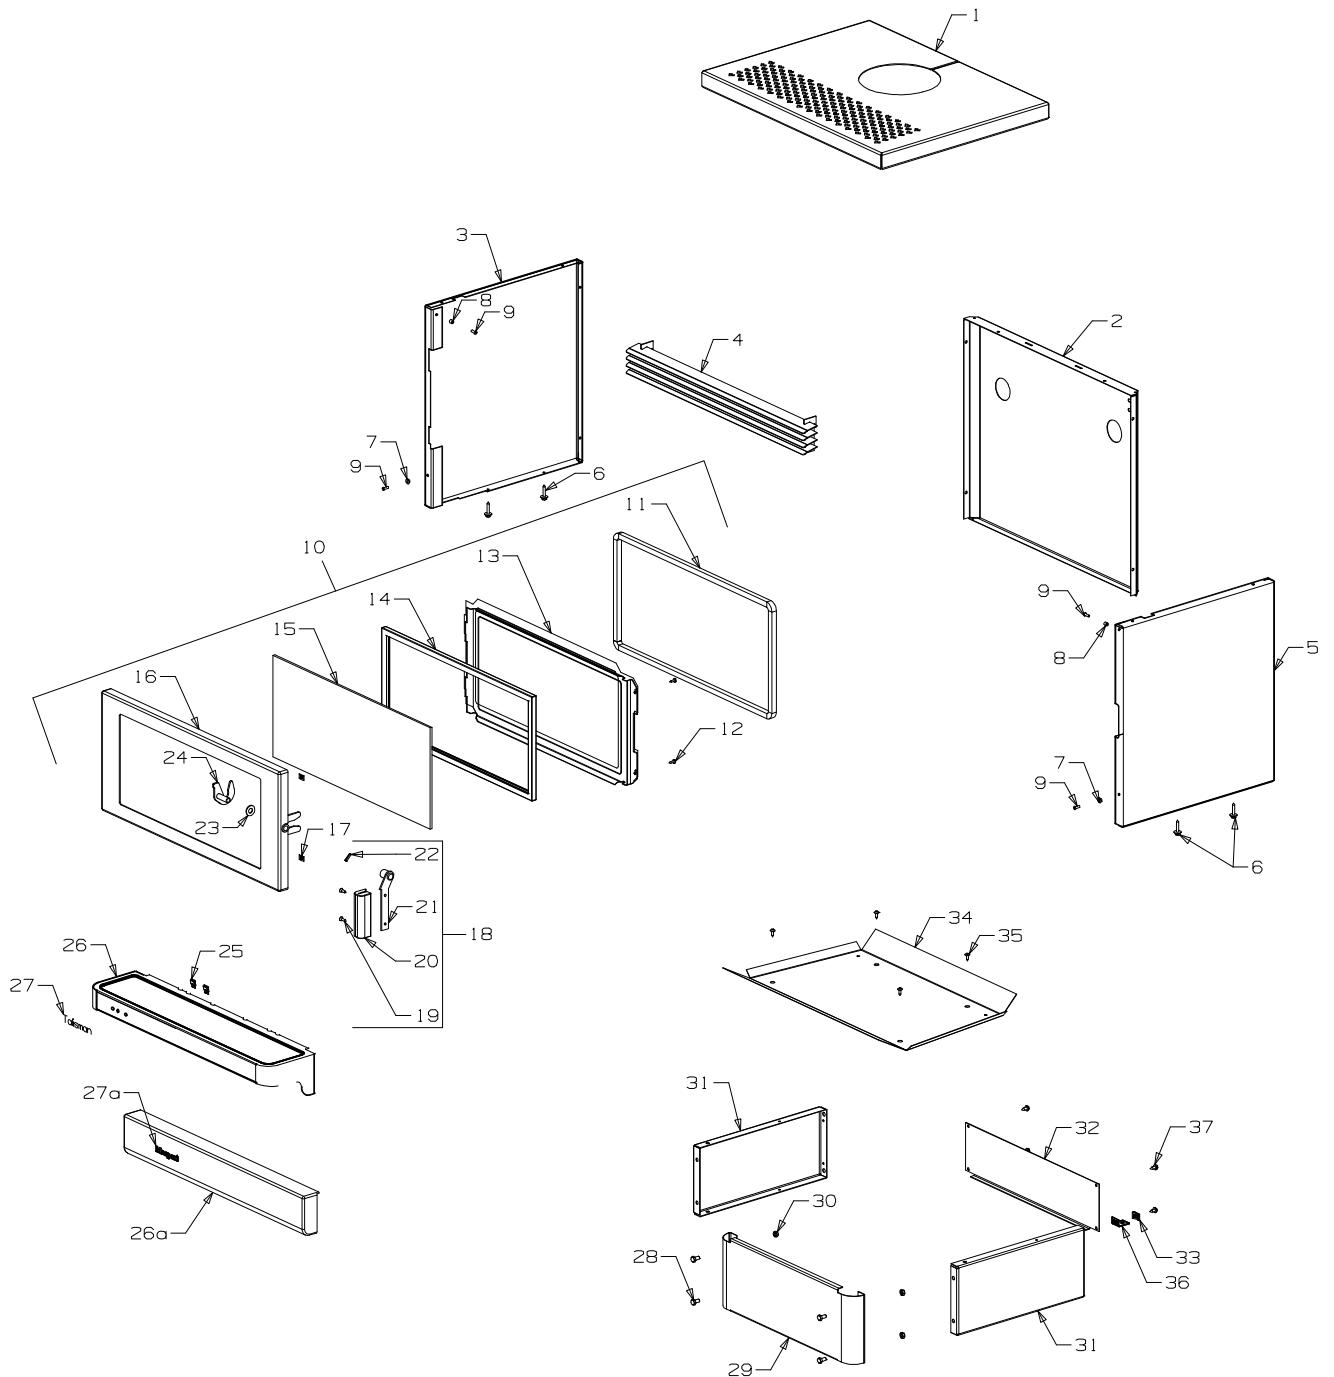

Masport®

TALISMAN (NZ & AUST)

		NZ	AUST
<i>Talisman Part Numbers</i>	Metallic Black	987956	A87955

From Serial Number 3010516

<i>Item No</i>	<i>Part No</i>	<i>Description</i>	<i>Qty</i>	<i>Item No</i>	<i>Part No</i>	<i>Description</i>	<i>Qty</i>
1	787850	Panel-Top - Metallic Black	1	18	787872	Handle Assy, Door	1
2	987772	Panel-Rear - Black	1	19	503004	• Screw; Csk No. 8 x 5/8"	3
3	787695	Panel-Side, LH - Metallic Black	1	20	586161	• Handle-Door	1
4	787852	Grille-3 Louvre - Black	1	21	986605	• Handle-Assy - Black	1
5	787696	Panel-Side, RH - Metallic Black	1	22	503006	• Pin, Tension 4.0 x 16	1
6	503459	Screw, S/T 12 x 25	6	23	501704	• Washer, Flat 10 x 21 x 1.6	3
7	986149	Spacer-Front Panel	6	24	987006	• Latch-Door Assy 10mm - Black	1
8	986148	Spacer-Grille	2	25	503381	Push-Fix, Spire	2
9	501303	Rivet-Pop 4.0 Dia x 7.9	8	26	787700	Ash Shelf - Metallic Black	1
10	787694	Panel Assy-Door		26a	787069	Panel-Front - Metallic Black	1
11	984772	• Seal-Door, 11.5mm Square	1	27	587855	Badge - Gold - NZ	1
12	501480	• Screw; S/T 8 x .5	2	27a	584581	Badge - Gold - AUST	1
13	986546	• Retainer-Glass		28	501959	Screw, Set M6 x 12 Hex	6
14	984586	• Seal Kit-Door Glass	1	29	787847	Panel-Pedestal, Front - Metallic Black	1
15	784591	• Glass, 5 x 458 x 213	1	30	501682	Nut, M6 HEX	22
16	787694	• Frame-Door - Metallic Black	1	31	787848	Panel-Pedestal, Side - Metallic Black	2
17	503001	• Nut-Spire	2	32	787849	Panel-Pedestal, Back - Metallic Black	1
				33	503388	Nut-Spire	2
				34	987533	Heatshield-Bottom	1
				35	503005	Screw; Pan No.10 x 1/2"	4
				36	986413	Bracket-Seismic Restraint	2
				37	503259	Screw; S/T 10 x .5	10