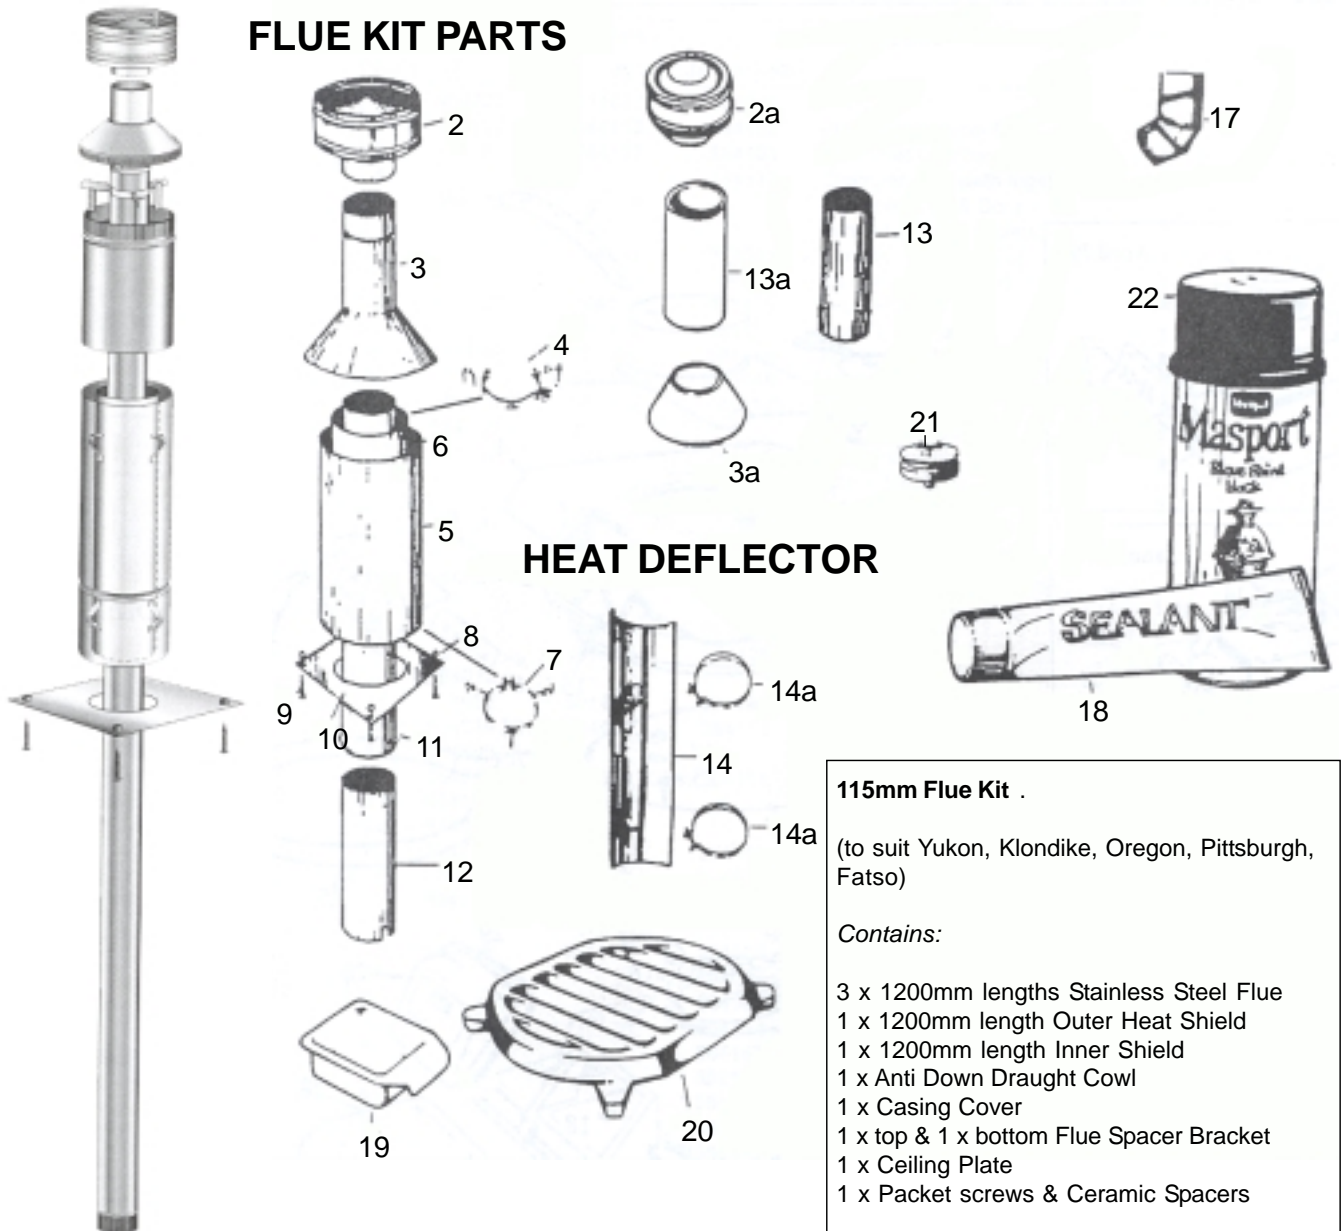

Masport®

YUKON

Part Number 984924

Issue C
November 2000
Part # 784924

Item No's	Part No's Nov 2000	Description	Qty
1	984022	Handle	1
2	984102	Plate, Hot - 155mm Dia	1
3	984001	Damper (external flue) - 100mm	1
4	502001	Screw, 1/4" Whit	1
5	502001	Screw, 1/4" Whit	1
6	984203	Elbow, Flue	1
7	984216	Baffle, Lift Out	1
8	501682	Nut, M6	2
9	501907	Screw, M6 x 20 (Obsolete)	2
10	984201	Bracket, Hinge	1
11	584041	Pin, Hinge	1
12	501664	Nut, 1/14" Whit S/S (Obsolete)	2
13	984226	Box, Ash - Small	1
14	501598	Screw, M8 x 25	2
15	984234	Belly, Top drilled for water coil	
16	984206	Door, Top	1
17	501683	Nut, Locking M6	1
18	501907	Screw, M6 x 20 RH (Obsolete)	1
19	984207	Top, Door Draught	1
20	984405	Handle, Grate	1
20a	984212	Handle & Grate (1 Unit) - 150mm	1
21	984211	Belly, Bottom drilled for water coil	1
22	984210	Plate, Bottom Draught	1
23	984404	Grate - 150mmx	1
24	984214	Pan, Ash	1
25	501598	Screw, Set M8 x 25	4
26	984215	Leg	4
27	584034	Nut, Backing (Obsolete)	2
28	984244	Kit, Water Coil SM (Incl. 27)	1
29	984209	Socket, Flue	1
30	501571	Screw, Set M8 x 16	4
NOT ILLUSTRATED			
	584218	Operating Instructions	1
	585858	Installation Instructions	1
	984229	Plug Assembly	1
NOTE: Replacement doors are not drilled at factory - but must be drilled & fitted by dealer or owner.			

FLUE KIT PARTS

HEAT DEFLECTOR

115mm Flue Kit .
(to suit Yukon, Klondike, Oregon, Pittsburgh, Fatso)

Contains:

- 3 x 1200mm lengths Stainless Steel Flue
- 1 x 1200mm length Outer Heat Shield
- 1 x 1200mm length Inner Shield
- 1 x Anti Down Draught Cowl
- 1 x Casing Cover
- 1 x top & 1 x bottom Flue Spacer Bracket
- 1 x Ceiling Plate
- 1 x Packet screws & Ceramic Spacers