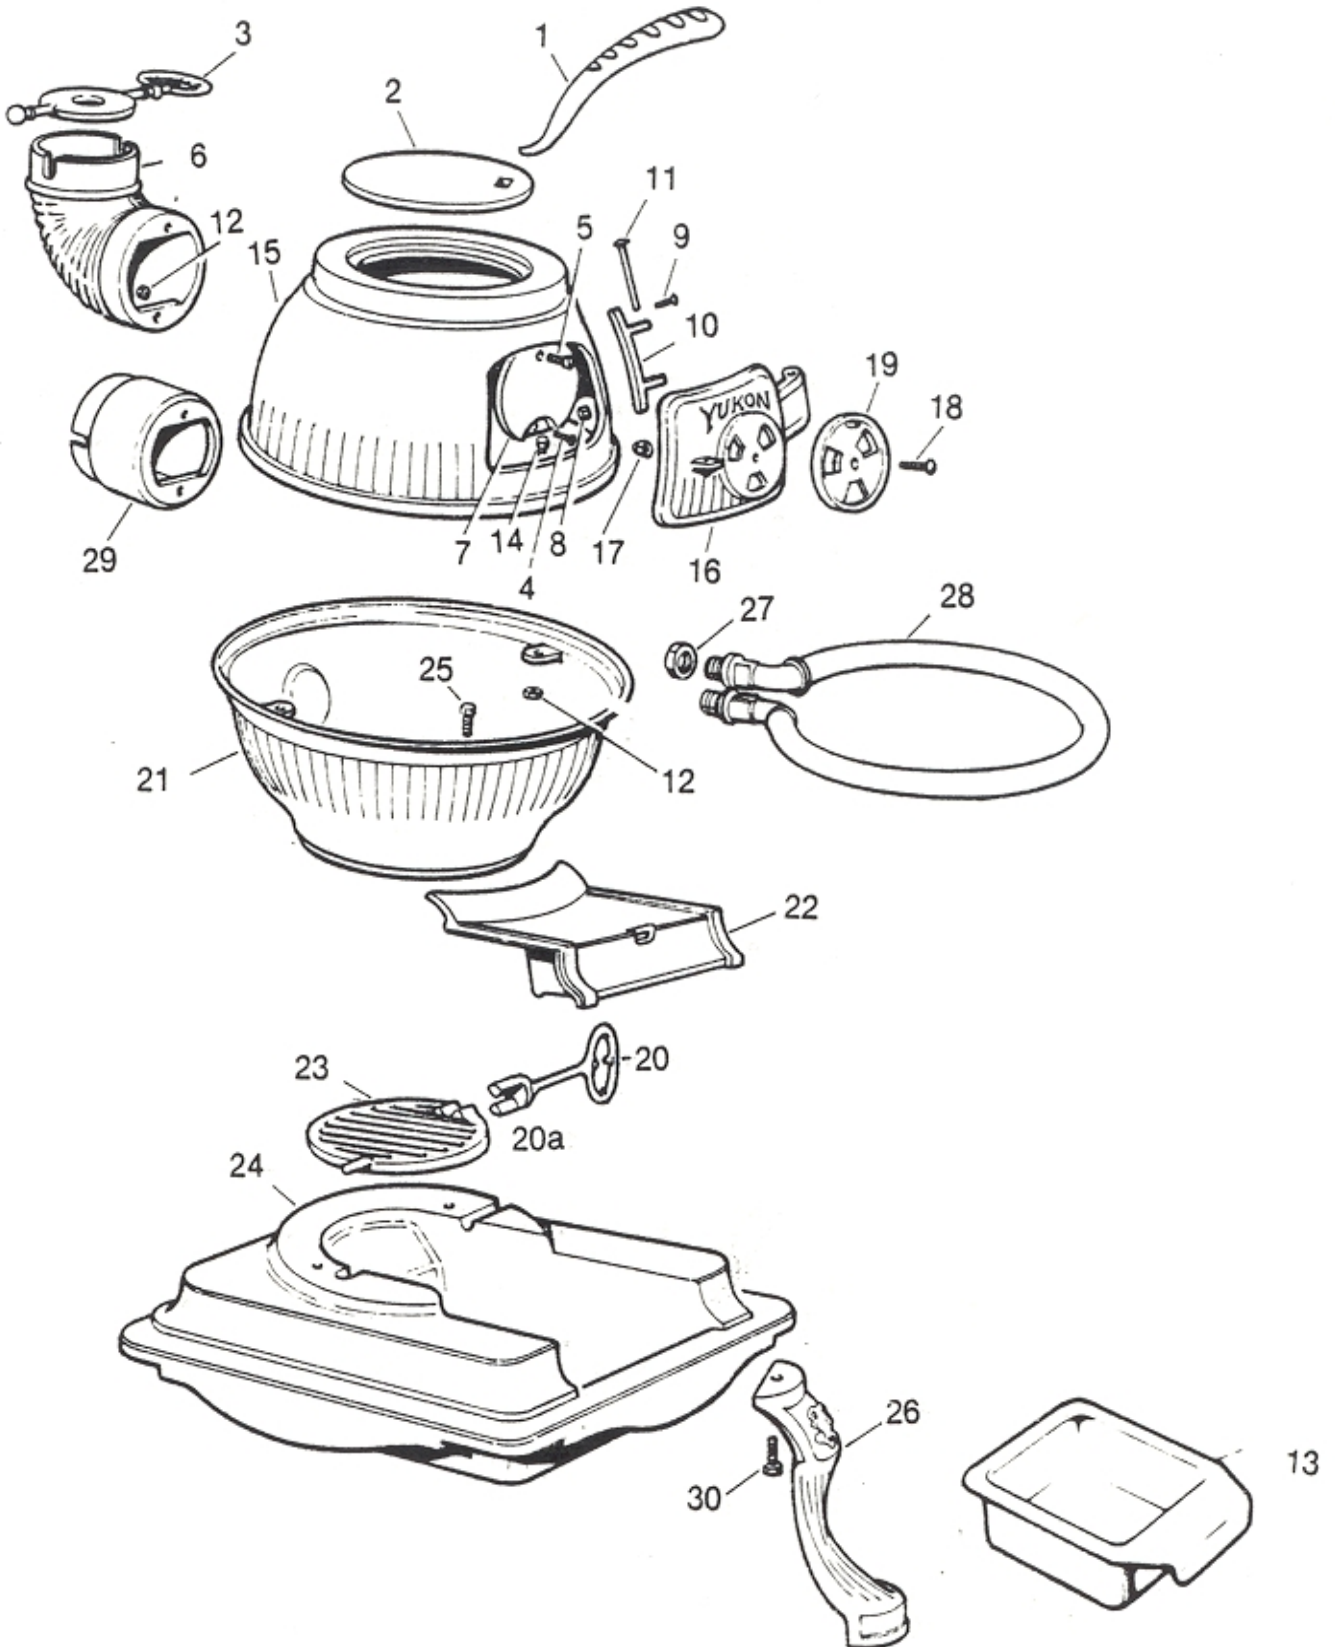

Masport®

YUKON

Part Number 984924

Issue C
November 2000
Part # 784924

Item No's	Part No's Nov 2000	Description	Qty
1	984022	Handle	1
2	984102	Plate, Hot - 155mm Dia	1
3	984001	Damper (external flue) - 100mm	1
4	502001	Screw, 1/4" Whit	1
5	502001	Screw, 1/4" Whit	1
6	984203	Elbow, Flue	1
7	984216	Baffle, Lift Out	1
8	501682	Nut, M6	2
9	501907	Screw, M6 x 20 (Obsolete)	2
10	984201	Bracket, Hinge	1
11	584041	Pin, Hinge	1
12	501664	Nut, 1/14" Whit S/S (Obsolete)	2
13	984226	Box, Ash - Small	1
14	501598	Screw, M8 x 25	2
15	984234	Belly, Top drilled for water coil	
16	984206	Door, Top	1
17	501683	Nut, Locking M6	1
18	501907	Screw, M6 x 20 RH (Obsolete)	1
19	984207	Top, Door Draught	1
20	984405	Handle, Grate	1
20a	984212	Handle & Grate (1 Unit) - 150mm	1
21	984211	Belly, Bottom drilled for water coil	1
22	984210	Plate, Bottom Draught	1
23	984404	Grate - 150mmx	1
24	984214	Pan, Ash	1
25	501598	Screw, Set M8 x 25	4
26	984215	Leg	4
27	584034	Nut, Backing (Obsolete)	2
28	984244	Kit, Water Coil SM (Incl. 27)	1
29	984209	Socket, Flue	1
30	501571	Screw, Set M8 x 16	4
NOT ILLUSTRATED			
	584218	Operating Instructions	1
	585858	Installation Instructions	1
	984229	Plug Assembly	1
NOTE: Replacement doors are not drilled at factory - but must be drilled & fitted by dealer or owner.			

FLUE KIT PARTS

HEAT DEFLECTOR

115mm Flue Kit .
(to suit Yukon, Klondike, Oregon, Pittsburgh, Fatso)

Contains:

- 3 x 1200mm lengths Stainless Steel Flue
- 1 x 1200mm length Outer Heat Shield
- 1 x 1200mm length Inner Shield
- 1 x Anti Down Draught Cowl
- 1 x Casing Cover
- 1 x top & 1 x bottom Flue Spacer Bracket
- 1 x Ceiling Plate
- 1 x Packet screws & Ceramic Spacers