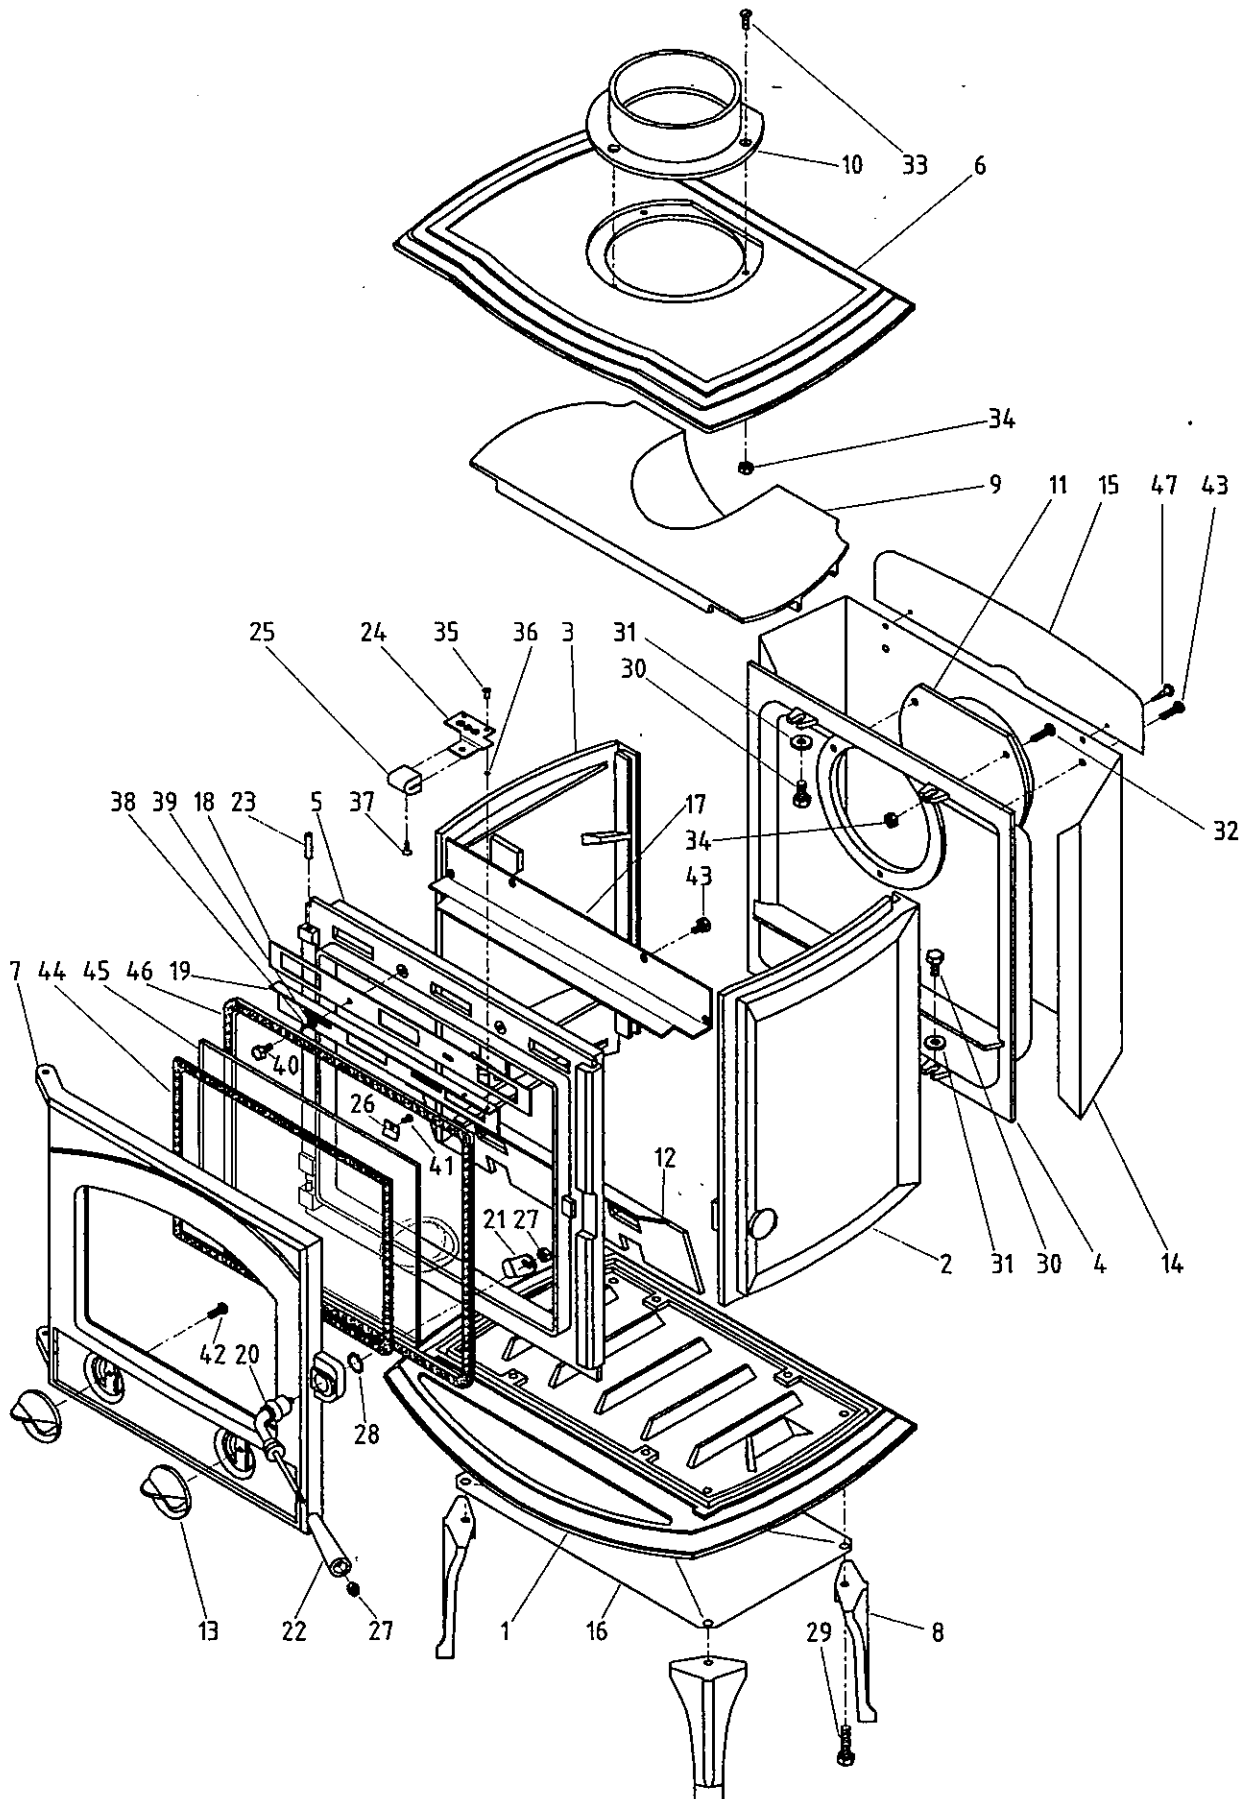

Masport®

ARCADIA

May 1996

WOOD BURNING

Item No	Part No	Description	Qty	Item No	Part No	Description	Qty
1	985831	Firebox-Bottom	1	24	985822	Extension-Airslide	1
2	985832	Firebox-Side, RH	1	25	585823	Knob-Air Control	1
3	985833	Firebox-Side, LH "Masport"	1	26	985811	Retainer-Glass	4
4	985834	Firebox-Side, LH "Auckland"	1	27	501682	Nut, M6 Hex	2
5	985835	Firebox-Back	1	28	503645	Circlip, 19mm External	1
6	985836	Firebox-Front	1	29	501598	Screw, Set M8 x 25 Hex	4
7	985840	Frame-Door	1	30	501597	Screw, Set M8 x 20 Hex	9
8	985841	Leg	4	31	501606	Washer, Flat M8	9
9	985837	Baffle	1	32	503646	Screw, 1/4" X 1"	3
10	985842	Socket-Flue	1	33	503647	Screw, 1/4" x 3/4" CSK	3
11	985843	Plate-Cover	1	34	503648	Nut, 1/4"	6
12	985844	Retainer-Fire	1	35	586167	Rivet-Pop 4.0 x 4.8	2
13	985845	Base Air-Control	2	36	500848	Washer, Flat 3/16" x .5	2
14	985826	Heat Shield Back	1	37	503004	Screw, 8 x 5/8" CSK	1
15	985830	Heat Shield Back Top	1	38	585223	Spring-Compression, Air Inlet	2
16	985827	Heat Shield Bottom	1	39	501703	Washer, Flat M6	2
17	985814	Deflector	1	40	503146	Screw, M6 x 16	2
18	985816	Plate-Air Control	1	41	503621	Screw, Set M4 x 8	4
19	985815	Slide Air Inlet	1	42	503649	Screw 1/4" x 3/4" Hex	2
20	985817	Door Handle	1	43	501959	Screw, Set M6 x 12 Hex	8
21	585846	Latch-Door Catch	1	44	985829	Seal Kit for Door Glass	1
22	585824	Door Handle Wood	1	45	585825	Glass	1
23	985819	Hinge-Pin	2	46	985828	Rope-Door	1
				47	501110	Screw 6 x 1/4"	2

COAL BURNING

Item No	Part No	Description	Qty
1	985847	Firebox-Liner, LH	1
2	985848	Firebox-Liner, Back	1
3	985849	Firebox-Liner, RH	1
4	985850	Grate	1
5	985839	Cam	1
6	585851	Handle-Ash Pan	1
7	585852	Pan-Ash	1
8	585853	Bush-Cam	1
9	985854	Lever-Handle, Cam	1
10	585855	Handle-Cam	1
11	503654	Screw, Socket	1
12	503655	Screw, M6 x 50	1