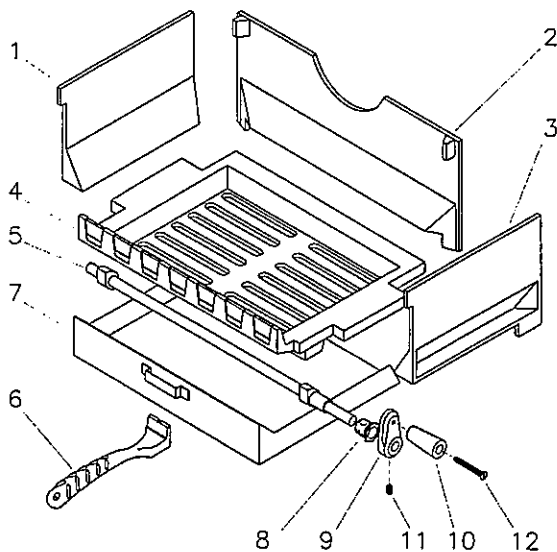

Masport®

ARCADIA

May 1996

WOOD BURNING

Item No	Part No	Description	Qty	Item No	Part No	Description	Qty
1	985831	Firebox-Bottom	1	24	985822	Extension-Airslide	1
2	985832	Firebox-Side, RH	1	25	585823	Knob-Air Control	1
3	985833	Firebox-Side, LH "Masport"	1	26	985811	Retainer-Glass	4
4	985834	Firebox-Side, LH "Auckland"	1	27	501682	Nut, M6 Hex	2
5	985835	Firebox-Back	1	28	503645	Circlip, 19mm External	1
6	985836	Firebox-Front	1	29	501598	Screw, Set M8 x 25 Hex	4
7	985840	Frame-Door	1	30	501597	Screw, Set M8 x 20 Hex	9
8	985841	Leg	4	31	501606	Washer, Flat M8	9
9	985837	Baffle	1	32	503646	Screw, 1/4" X 1"	3
10	985842	Socket-Flue	1	33	503647	Screw, 1/4" x 3/4" CSK	3
11	985843	Plate-Cover	1	34	503648	Nut, 1/4"	6
12	985844	Retainer-Fire	1	35	586167	Rivet-Pop 4.0 x 4.8	2
13	985845	Base Air-Control	2	36	500848	Washer, Flat 3/16" x .5	2
14	985826	Heat Shield Back	1	37	503004	Screw, 8 x 5/8" CSK	1
15	985830	Heat Shield Back Top	1	38	585223	Spring-Compression, Air Inlet	2
16	985827	Heat Shield Bottom	1	39	501703	Washer, Flat M6	2
17	985814	Deflector	1	40	503146	Screw, M6 x 16	2
18	985816	Plate-Air Control	1	41	503621	Screw, Set M4 x 8	4
19	985815	Slide Air Inlet	1	42	503649	Screw 1/4" x 3/4" Hex	2
20	985817	Door Handle	1	43	501959	Screw, Set M6 x 12 Hex	8
21	585846	Latch-Door Catch	1	44	985829	Seal Kit for Door Glass	1
22	585824	Door Handle Wood	1	45	585825	Glass	1
23	985819	Hinge-Pin	2	46	985828	Rope-Door	1
				47	501110	Screw 6 x 1/4"	2

COAL BURNING

Item No	Part No	Description	Qty
1	985847	Firebox-Liner, LH	1
2	985848	Firebox-Liner, Back	1
3	985849	Firebox-Liner, RH	1
4	985850	Grate	1
5	985839	Cam	1
6	585851	Handle-Ash Pan	1
7	585852	Pan-Ash	1
8	585853	Bush-Cam	1
9	985854	Lever-Handle, Cam	1
10	585855	Handle-Cam	1
11	503654	Screw, Socket	1
12	503655	Screw, M6 x 50	1