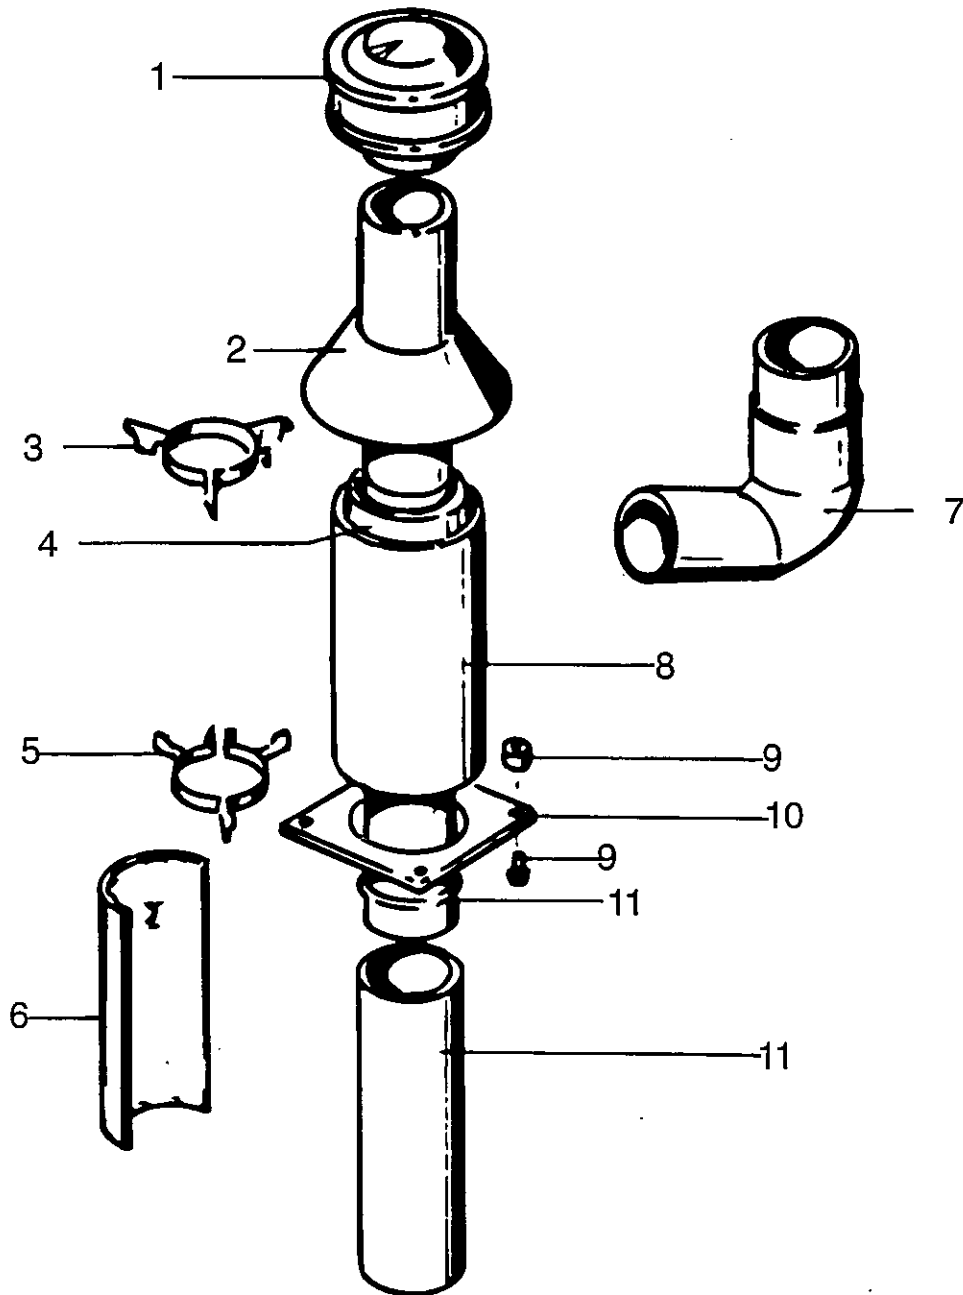

Masport®

ARCADIA

May 1996

WOOD BURNING

Item No	Part No	Description	Qty	Item No	Part No	Description	Qty
1	985831	Firebox-Bottom	1	24	985822	Extension-Airslide	1
2	985832	Firebox-Side, RH	1	25	585823	Knob-Air Control	1
3	985833	Firebox-Side, LH "Masport"	1	26	985811	Retainer-Glass	4
4	985834	Firebox-Side, LH "Auckland"	1	27	501682	Nut, M6 Hex	2
5	985835	Firebox-Back	1	28	503645	Circlip, 19mm External	1
6	985836	Firebox-Front	1	29	501598	Screw, Set M8 x 25 Hex	4
7	985840	Frame-Door	1	30	501597	Screw, Set M8 x 20 Hex	9
8	985841	Leg	4	31	501606	Washer, Flat M8	9
9	985837	Baffle	1	32	503646	Screw, 1/4" X 1"	3
10	985842	Socket-Flue	1	33	503647	Screw, 1/4" x 3/4" CSK	3
11	985843	Plate-Cover	1	34	503648	Nut, 1/4"	6
12	985844	Retainer-Fire	1	35	586167	Rivet-Pop 4.0 x 4.8	2
13	985845	Base Air-Control	2	36	500848	Washer, Flat 3/16" x .5	2
14	985826	Heat Shield Back	1	37	503004	Screw, 8 x 5/8" CSK	1
15	985830	Heat Shield Back Top	1	38	585223	Spring-Compression, Air Inlet	2
16	985827	Heat Shield Bottom	1	39	501703	Washer, Flat M6	2
17	985814	Deflector	1	40	503146	Screw, M6 x 16	2
18	985816	Plate-Air Control	1	41	503621	Screw, Set M4 x 8	4
19	985815	Slide Air Inlet	1	42	503649	Screw 1/4" x 3/4" Hex	2
20	985817	Door Handle	1	43	501959	Screw, Set M6 x 12 Hex	8
21	585846	Latch-Door Catch	1	44	985829	Seal Kit for Door Glass	1
22	585824	Door Handle Wood	1	45	585825	Glass	1
23	985819	Hinge-Pin	2	46	985828	Rope-Door	1
				47	501110	Screw 6 x 1/4"	2

COAL BURNING

Item No	Part No	Description	Qty
1	985847	Firebox-Liner, LH	1
2	985848	Firebox-Liner, Back	1
3	985849	Firebox-Liner, RH	1
4	985850	Grate	1
5	985839	Cam	1
6	585851	Handle-Ash Pan	1
7	585852	Pan-Ash	1
8	585853	Bush-Cam	1
9	985854	Lever-Handle, Cam	1
10	585855	Handle-Cam	1
11	503654	Screw, Socket	1
12	503655	Screw, M6 x 50	1