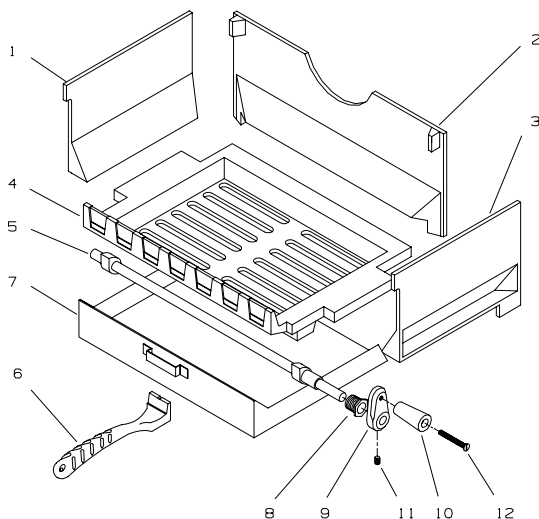

COAL BURNING

Item No	Part No	Description	Qty
1	965514	Firebox-Liner, LH	12
	965516	Firebox-Liner, Back	13
	965515	Firebox-Liner, RH	14
	965517	Grate	15
	965518	Cam	16
	585851	Handle Ash Pan (606302)	17
	565519	Ash Pan	18
	585853	Bush-Cam (985825)	19
	965520	Lever-Handle, Cam	110
	585855	Handle-Cam (585826)	111
	503654	Screw, Socket	112
	503655	Screw, M6 X 60	1