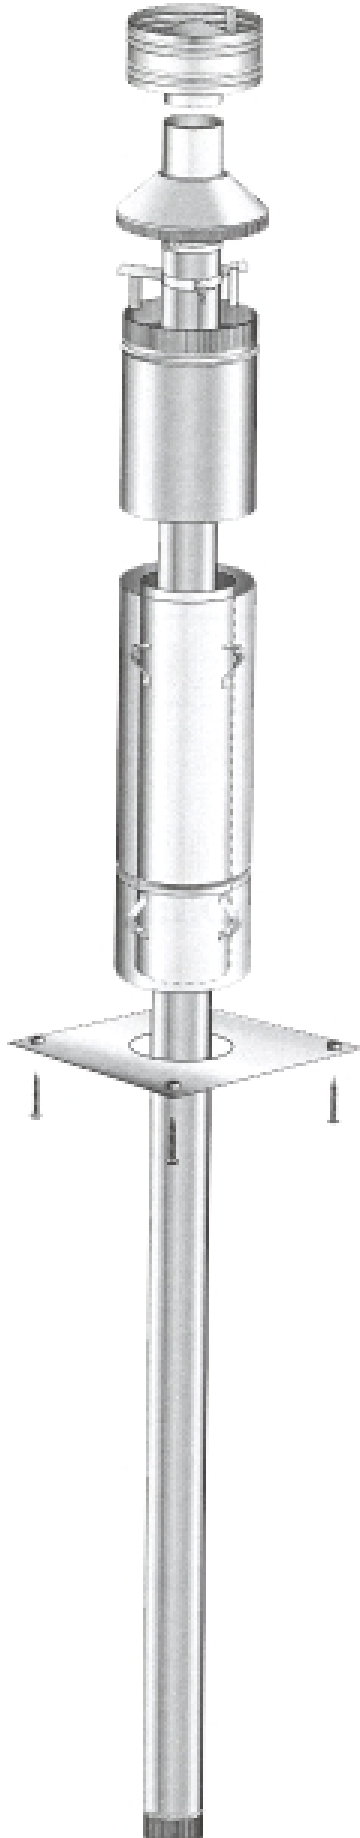

COAL BURNING

Item No	Part No	Description	Qty
1	965514	Firebox-Liner, LH	12
	965516	Firebox-Liner, Back	13
	965515	Firebox-Liner, RH	14
	965517	Grate	15
	965518	Cam	16
	585851	Handle Ash Pan (606302)	17
	565519	Ash Pan	18
	585853	Bush-Cam (985825)	19
	965520	Lever-Handle, Cam	110
	585855	Handle-Cam (585826)	111
	503654	Screw, Socket	112
	503655	Screw, M6 X 60	1