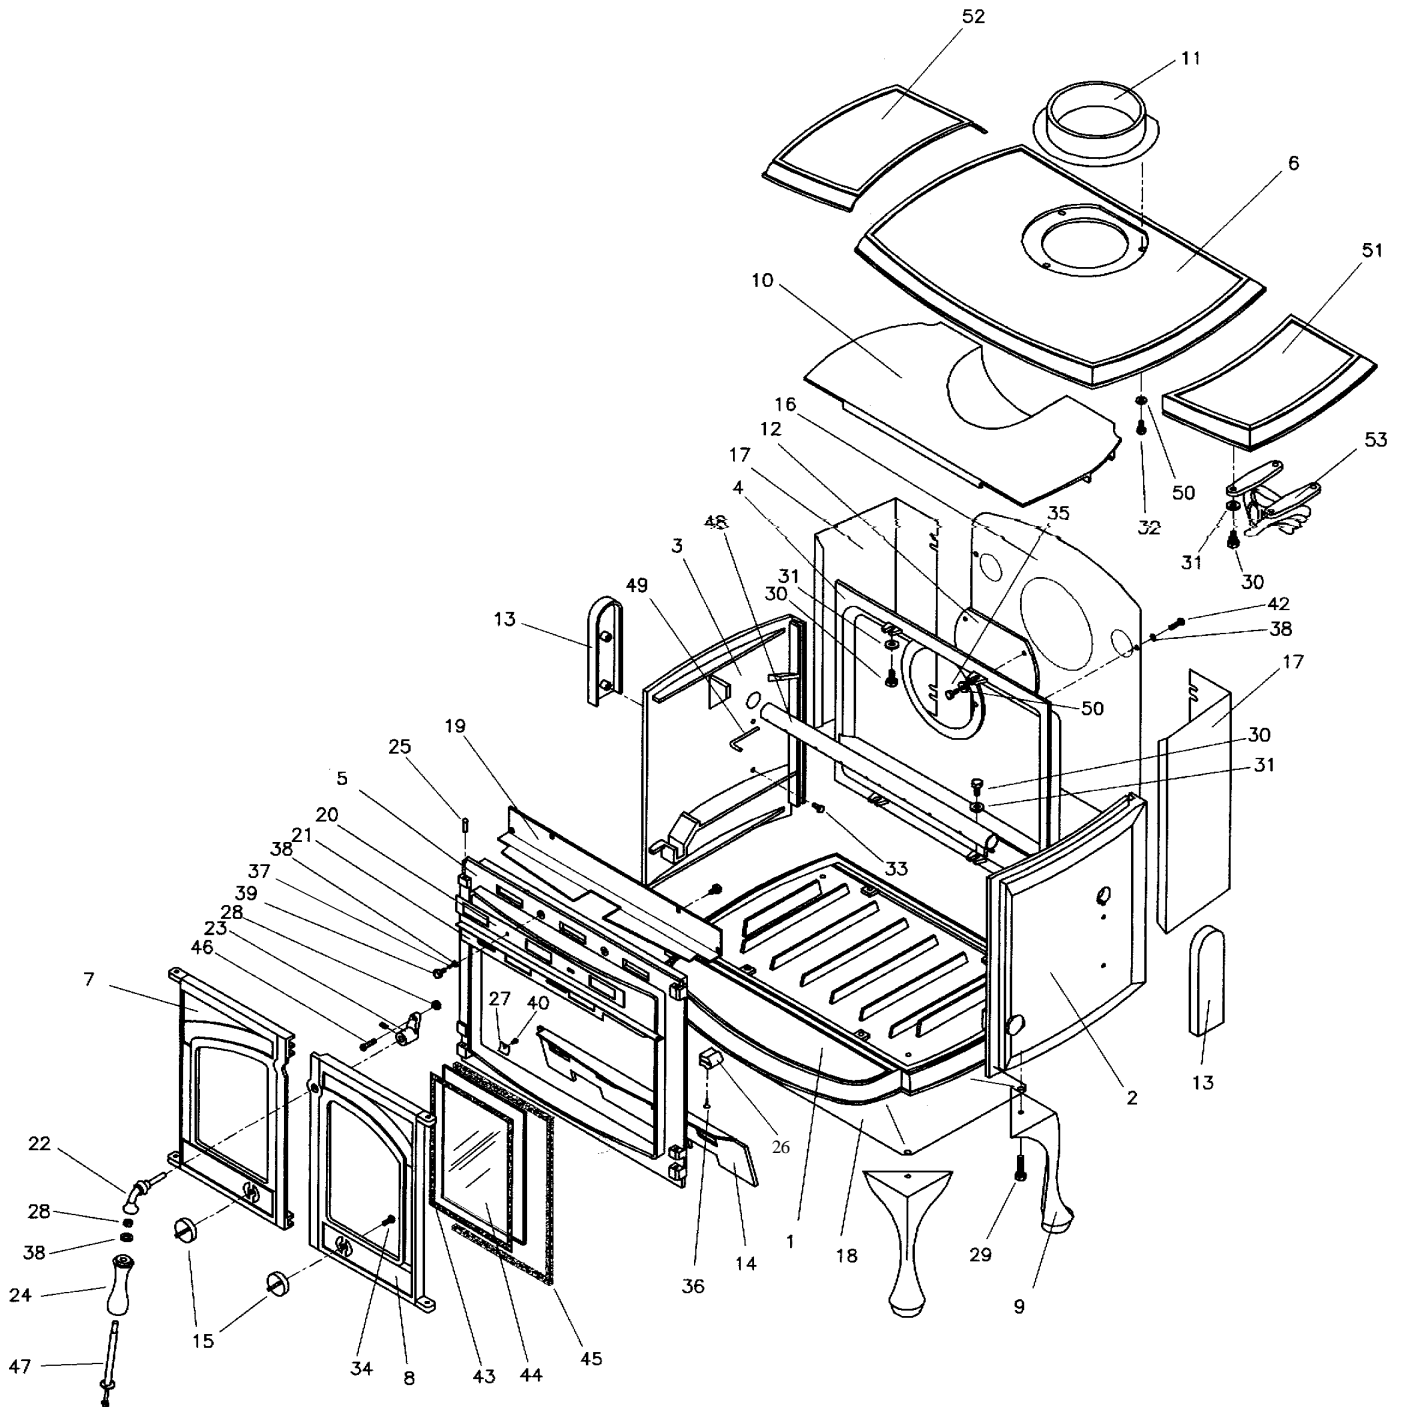

WOOD BURNING

Item No	Part No	Description	Qty	Item No	Part No	Description	Qty
1	965500	Firebox-Bottom	1	25	585536	Hinge-Pin	4
2	965503	Firebox-Side, RH	1	26	565529	Knob Air Control	1
3	965502	Firebox-Side, LH	1	27	785811	Retainer-Glass	8
4	965504	Firebox-Back	1	28	501682	Nut, M6 Hex	1
5	965505	Firebox-Front	1	29	501598	Screw, Set M8 X 30 Hex	4
6	965501	Firebox-Top	1	30	501597	Screw, Set M8 X 20 Hex	12
•	685540	Firebox-Top 'Warrior'	1	31	501606	Washer, Flt M8	9
7	965506	Frame-Door, LH - Standard	1	32	586255	Screw, 1/4" x 1/2" Bsw S/S	3
•	965536	Frame-Door, LH - Venice (Grand Utopia)	1	33	586256	Screw, 1/4" x 3/4" Bsw S/S	4
8	965507	Frame-Door, RH - Standard	1	34	503646	Screw, 1/4" x 1" Bsw S/S	3
•	965537	Frame-Door, RH - Venice (Grand Utopia)	1	35	503648	Nut, 1/4" Bsw S/S	3
9	965508	Leg	4	36	503004	Screw, Csk 8 x 5/8"	1
10	965510	Baffle	1	37	586223	Spring Compression, Air Inlet	2
11	965509	Socket-Flue	1	38	501703	Washer, Flat M6	2
12	965513	Plate-Cover	1	39	503146	Screw, M6 x 16 Tap/C Hwhzp	2
•	965542	Plate-Cover 'Warrior' (Optional)	1	40	503621	Screw, Set M4 x 8	4
13	965512	Cover-Side	2	41	503649	Screw, 1/4" x 3/4" S/S Hex.	2
•	965522	Cover-Side 'Warrior' (Optional)	2	42	501959	Screw, Set M6 x 12 Hex	8
14	965511	Retainer-Fire	1	43	985823	Tape, Flt Glass Black	2
15	965541	Base Air-Control	2	44	565528	Glass-W/Fire	2
16	565527	Heat Shield Back (NZ/AUS Only)	1	45	785828	Rope, Rnd Glass Fibre	1
17	565525	Heat Shield Back RH/LH (NZ/AUS Only)	2	46	586257	Screw M6 x 25 Pan Slot	1
18	565526	Heat Shield Bottom (NZ/AUS Only)	1	47	565540	Shaft Door Handle	1
19	565521	Deflector	1	48	965537	Secondary Air Tube	1
20	565534	Plate-Air Control	1	49	565535	Locator Secondary Air Tube	1
21	565533	Slide Air Inlet	1	50	501708	Washer, Flat M6 x 19 x 3 Zn	6
22	565531	Spindle Door Catch	1	51	965523	Trivet- Side RH (Grand Utopia)	1
23	965532	Boss-Door Catch	1	52	965525	Trivet- Side LH (Grand Utopia)	1
24	565538	Door Handle Wood	1	53	965539	Bracket-Trivet (Grand Utopia)	2
NOT ILLUSTRATED							
					585879	Water Booster	1
					985840	Firescreen	1

COAL BURNING