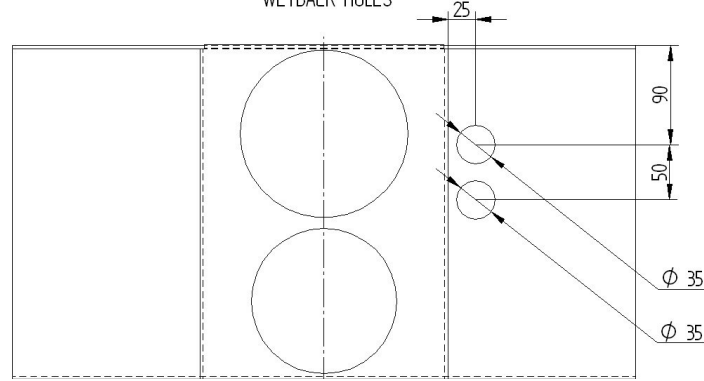

DROLET DIESEL

Wetback hole locations

DROLET DIESEL FIREBOX
WETBACK HOLES

DROLET DIESEL REAR HEATSHEILD
WETBACK HOLES

DROLET DIESEL S/S INNER SHIELD
WETBACK CUTOUT